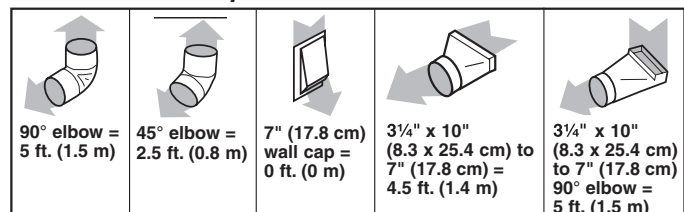

7" (17.8 cm) vent system