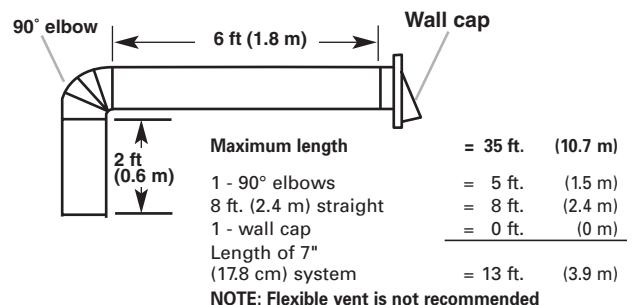

7" (17.8 cm) vent system