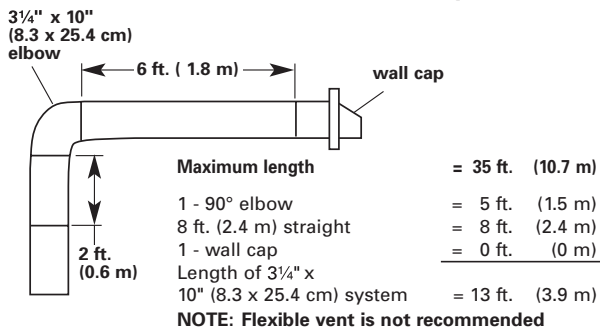

## OVERALL DIMENSIONS

### Roof Venting

- A. 7" (17.8 cm) round vent or a 3 1/4" x 10" (8.3 x 25.4 cm) vent through roof
- B. 3 1/4" x 10" (8.3 x 25.4 cm) round damper (purchased separately)
- C. 18" (45.7 cm) - 24" (61.0 cm) above cooking surface
- D. Roof cap

### 3 1/4" x 10" (8.3 x 25.4 cm) vent system