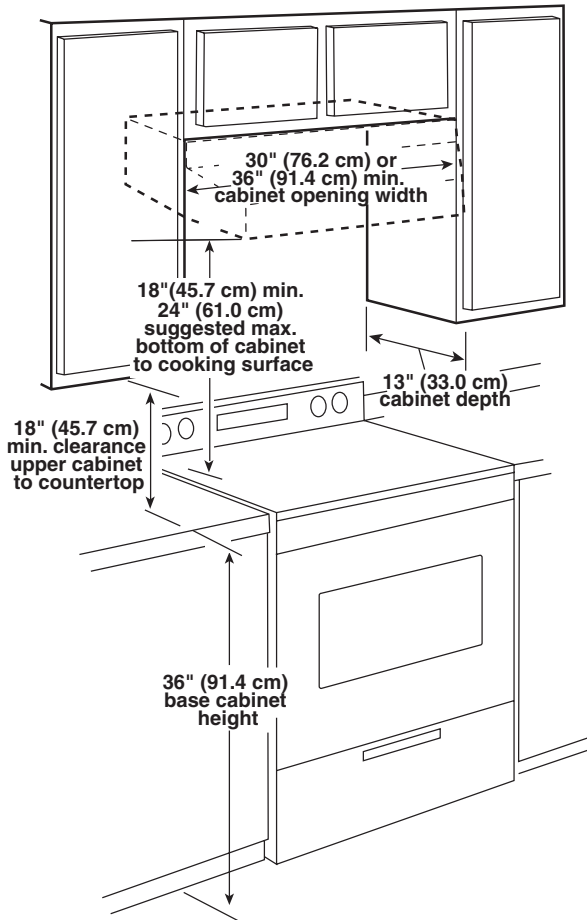

# Range Hood - 30" (76.2 cm) and 36" (91.4 cm)

## CABINET OPENING DIMENSIONS

## OVERALL DIMENSIONS

### 3 1/4" x 10" (8.3 x 25.4 cm) vent system