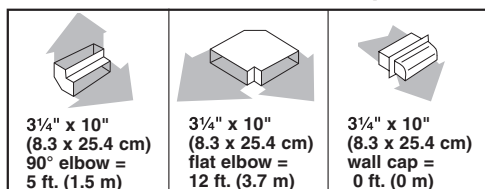

3 1/4" x 10" (8.3 x 25.4 cm) vent system