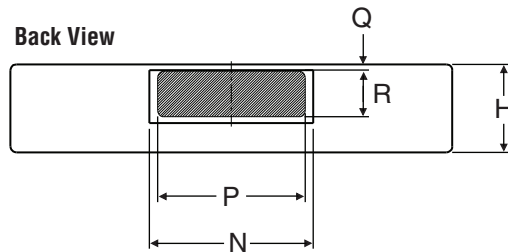

UNDER CABINET HOOD

Style of product may vary from picture

PRODUCT DIMENSIONS

	INCHES	CENTIMETERS
A	36	91.4
B	22 1/4	56.5
C	6	15.2
D	15 5/8	39.7
E	10 1/4	26.0
F	10 1/2	26.7
G	7 1/4	18.4
H	3 3/8	8.6
J	1 3/4	4.4
K	1	2.5
L	1	2.5
M	7/8	2.2
N	11	27.9
P	10	25.4
Q	1/2	1.3
R	3	7.6

MODEL SKUs

UXT5236ADB
 UXT5236ADQ
 UXT5236ADS
 UXT5236ADW

NOTES:

Minimum mount height between range top to hood bottom should be no less than 24". Maximum mount height should be no higher than 32". It is important to install the hood at the proper mounting height. Hoods mounted too low could result in heat damage and fire hazard; while hoods mounted too high will be hard to reach and will lose performance and efficiency.