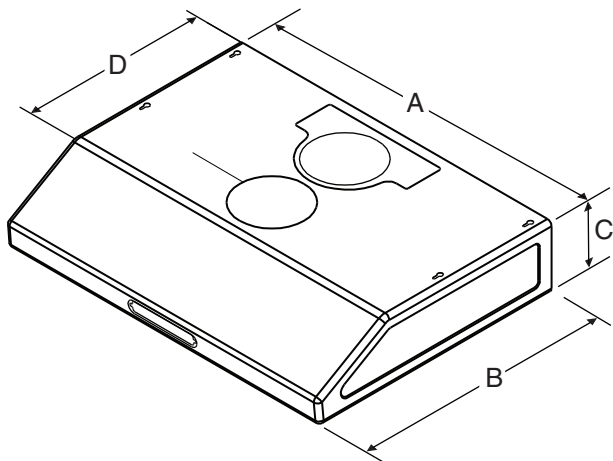

UNDER CABINET HOOD

Style of product may vary from picture

PRODUCT DIMENSIONS

	INCHES	CENTIMETERS
A	36	91.4
B	22 1/4	56.5
C	6	15.2
D	15 5/8	39.7
E	10 1/4	26.0
F	10 1/2	26.7
G	7 1/4	18.4
H	3 3/8	8.6
J	1 3/4	4.4
K	1	2.5
L	1	2.5
M	7/8	2.2
N	11	27.9
P	10	25.4
Q	1/2	1.3
R	3	7.6

MODEL SKUs

UXT5236ADB
 UXT5236ADQ
 UXT5236ADS
 UXT5236ADW

NOTES:

Minimum mount height between range top to hood bottom should be no less than 24". Maximum mount height should be no higher than 32". It is important to install the hood at the proper mounting height. Hoods mounted too low could result in heat damage and fire hazard; while hoods mounted too high will be hard to reach and will lose performance and efficiency.