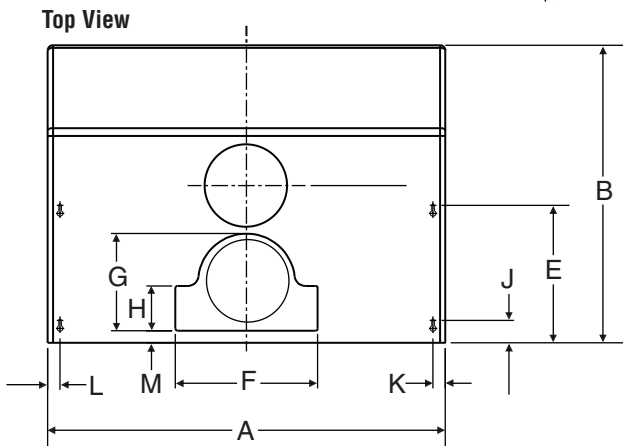

UNDER CABINET HOOD

Style of product may vary from picture

PRODUCT DIMENSIONS

	INCHES	CENTIMETERS
A	36	91.4
B	22 1/4	56.5
C	6	15.2
D	15 5/8	39.7
E	10 1/4	26.0
F	10 1/2	26.7
G	7 1/4	18.4
H	3 3/8	8.6
J	1 3/4	4.4
K	1	2.5
L	1	2.5
M	7/8	2.2
N	11	27.9
P	10	25.4
Q	1/2	1.3
R	3	7.6

MODEL SKUs

UXT5236ADB
 UXT5236ADQ
 UXT5236ADS
 UXT5236ADW

NOTES:

Minimum mount height between range top to hood bottom should be no less than 24". Maximum mount height should be no higher than 32". It is important to install the hood at the proper mounting height. Hoods mounted too low could result in heat damage and fire hazard; while hoods mounted too high will be hard to reach and will lose performance and efficiency.