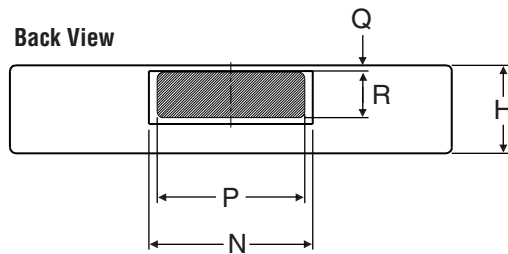

UNDER CABINET HOOD

Style of product may vary from picture

PRODUCT DIMENSIONS

	INCHES	CENTIMETERS
A	30	76.2
B	22 1/4	56.5
C	6	15.2
D	15 5/8	39.7
E	10 1/4	26.0
F	10 1/2	26.7
G	7 1/4	18.4
H	3 3/8	8.6
J	1 3/4	4.4
K	1	2.5
L	1	2.5
M	7/8	2.2
N	11	27.9
P	10	25.4
Q	1/2	1.3
R	3	7.6

MODEL SKUs

UXT5430ADB
 UXT5430ADQ
 UXT5430ADS
 UXT5430ADW

NOTES:

Minimum mount height between range top to hood bottom should be no less than 24". Maximum mount height should be no higher than 32". It is important to install the hood at the proper mounting height. Hoods mounted too low could result in heat damage and fire hazard; while hoods mounted too high will be hard to reach and will lose performance and efficiency.