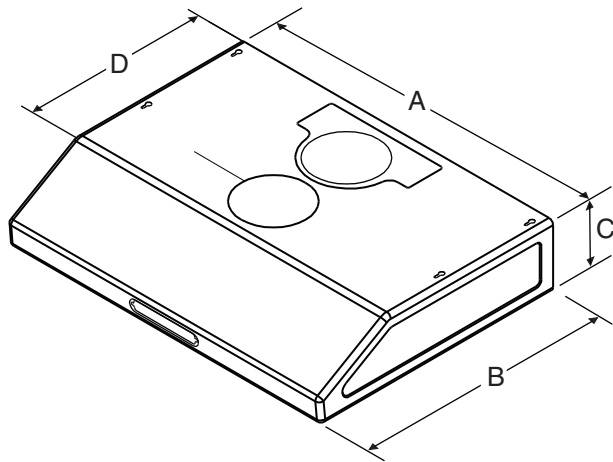

UNDER CABINET HOOD

Style of product may vary from picture

PRODUCT DIMENSIONS

	INCHES	CENTIMETERS
A	30	76.2
B	22 1/4	56.5
C	6	15.2
D	15 5/8	39.7
E	10 1/4	26.0
F	10 1/2	26.7
G	7 1/4	18.4
H	3 3/8	8.6
J	1 3/4	4.4
K	1	2.5
L	1	2.5
M	7/8	2.2
N	11	27.9
P	10	25.4
Q	1/2	1.3
R	3	7.6

MODEL SKUs

UXT5430ADB
 UXT5430ADQ
 UXT5430ADS
 UXT5430ADW

NOTES:

Minimum mount height between range top to hood bottom should be no less than 24". Maximum mount height should be no higher than 32". It is important to install the hood at the proper mounting height. Hoods mounted too low could result in heat damage and fire hazard; while hoods mounted too high will be hard to reach and will lose performance and efficiency.