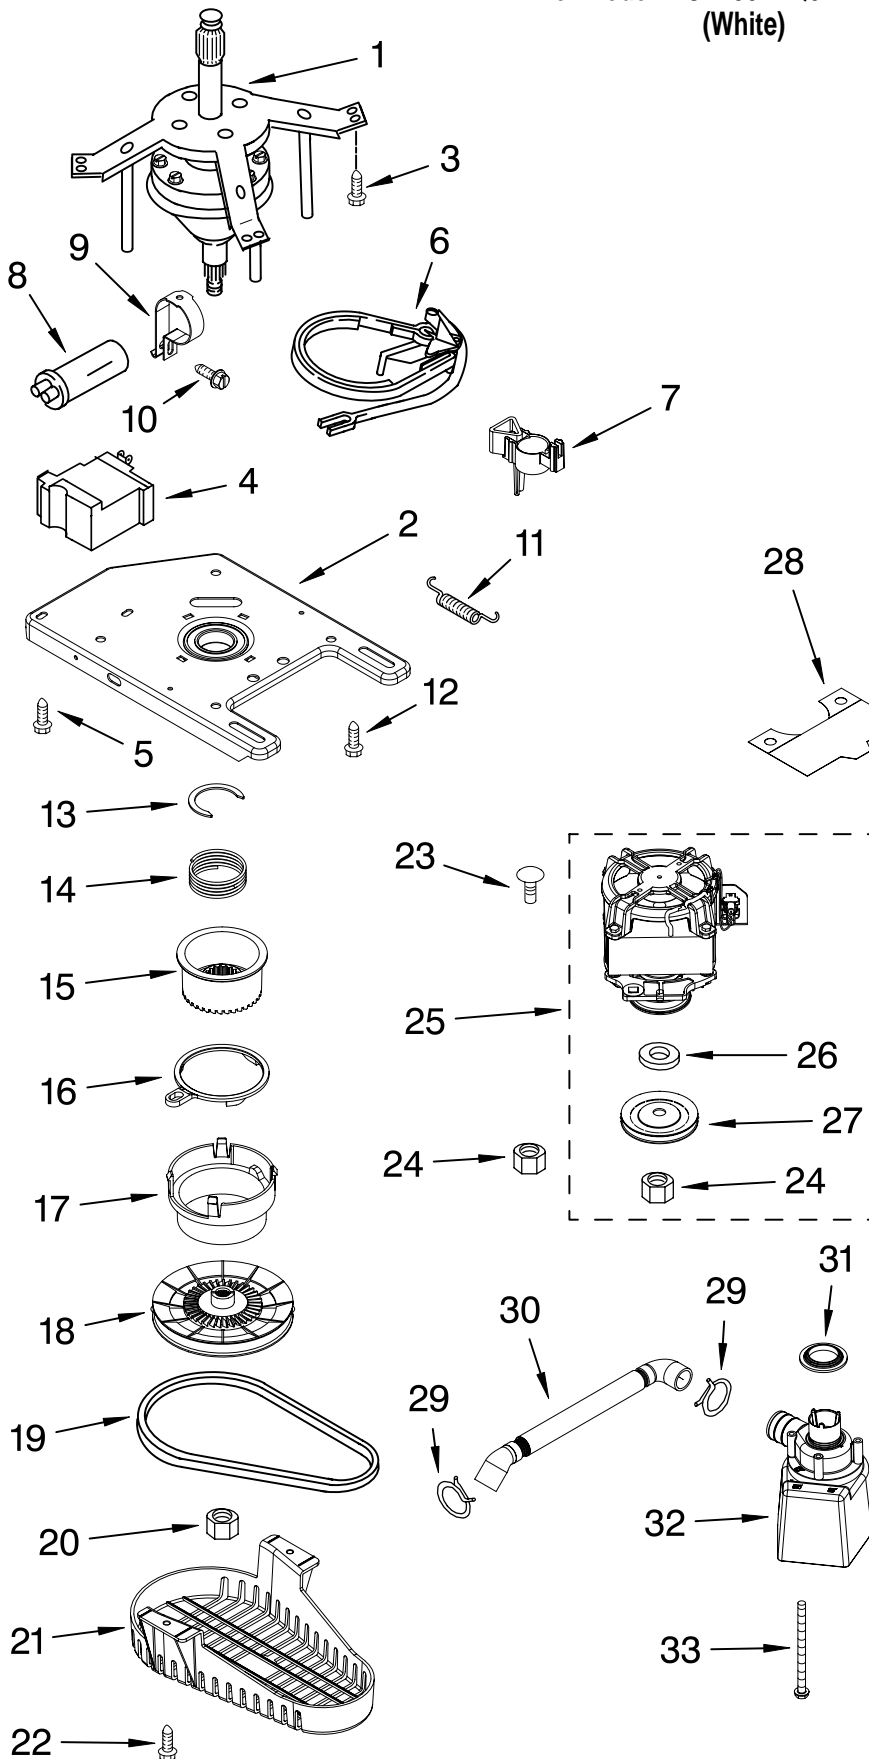

CONTROLS AND REAR PANEL PARTS

For Model: LCE4332PQ0

(White)

CONTROLS AND REAR PANEL PARTS

For Model: LCE4332PQ0

(White)

Illus. No.	Part No.	DESCRIPTION
1	326032994	Inlet Valve (Hot)
2	326032997	Inlet Valve (Cold)
3	326033919	Seal, Inlet Valve (2)
4	326018823	Screw (2)
5	326027101	Bracket, Inlet Valve
6	326033923	Overlay
7	326034590	Interface Board
8	326032998	Control, Electronic
9	326041720	Screw (6)
10	326034589	Switch, Water Level
11	326013200	Hose, Pressure Switch
12	326034866	Shield, Controls
13	8182293	Screw (2)
14	326034862	Bracket, Hose Storage
15	326034647	Connector, Drain Hose
16	326037973	Hose Coupler Assembly
17	326037688	Washer
18	326038497	Clamp, Hose
19	326039406	Power Cord Asm (Includes # 10)
20	326032995	Harness, Wiring (Main)

TRANSMISSION, MOTOR AND PUMP PARTS

For Model: LCE4332PQ0

(White)

Illus. No.	Part No.	DESCRIPTION
1	326042225	Gearcase & Tub Support Asm
2	326042919	Motor Plate & Bearing Assembly
3	326016091	Screw, Tub Support (5)
4	326042226	Brake Actuator
5	8182292	Screw, Brake Actuator (2)
6	326038821	Brake Band Asm
7	326016785	Support, Brake Band
8	326032990	Capacitor
9	326036955	Clamp, Capacitor
10	8182295	Screw
11	326044509	Spring, Brake
12	8182299	Screw, Gearcase to Motor Plate (4)
13	8182268	Clip
14	8182269	Spring, Splutch
15	8182263	Slider, Splutch
16	8182265	Cam Ring, Splutch
17	8182266	Cam, Splutch
18	8182264	Pulley, Splutch
19	8182226	Drive Belt
20	8182297	Nut
21	326044746	Shield, Pulley
22	8182295	Screw (2)
23	8182304	Bolt, Motor Mounting (2)
24	326020253	Nut
25	326032993	Motor, Main Drive
26	8182305	Washer
27	8182281	Pulley, Motor
28	326033905	Shield, Motor
29	326031815	Clamp, Hose
30	326036549	Hose, Pump to Tub
31	326031821	Seal, Pump to Tub
32	326032991	Pump (Complete)
33	326029005	Screw, Pump (3)