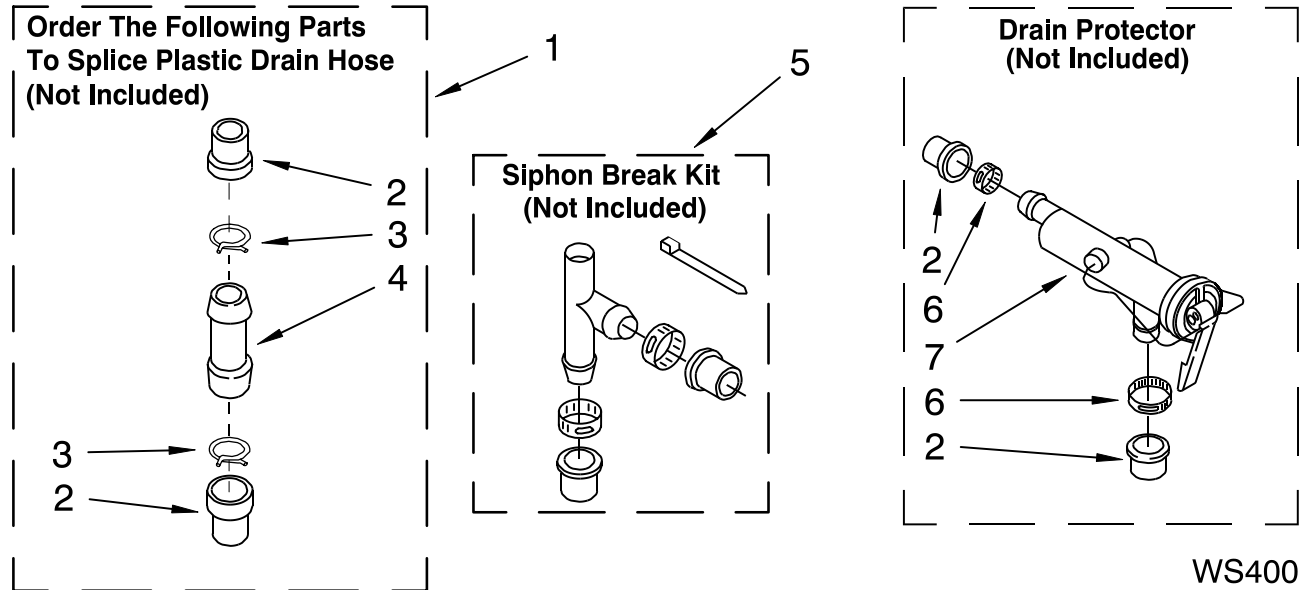

AGITATOR, BASKET AND TUB PARTS

For Model: LCE4332PQ0

(White)

AGITATOR, BASKET AND TUB PARTS

For Model: LCE4332PQ0

(White)

Illus. No.	Part No.	DESCRIPTION
1	326018423	Fabric Softener Dispenser Assembly
2	8182228	Filter, Lint
3	8182296	Screw, Agitator
4	8182227	Agitator
5	326000116	Tub Ring
6	8182229	Balance Ring
7	8182298	Screw (4)
8	8182302	Hub, Drive
9	8182301	Screw
10	8182303	Saddle Block
11	8182230	Basket
12	8182300	Screw (6)
13	326033908	Tub
14	326036378	Sleeve, Tub Overflow
15	326036377	Bag, Tub Overflow
16	326033906	Shield, Tub/Motor
17	8182292	Screw (3)

TRANSMISSION, MOTOR AND PUMP PARTS

For Model: LCE4332PQ0

(White)

Illus. No.	Part No.	DESCRIPTION
1	326042225	Gearcase & Tub Support Asm
2	326042919	Motor Plate & Bearing Assembly
3	326016091	Screw, Tub Support (5)
4	326042226	Brake Actuator
5	8182292	Screw, Brake Actuator (2)
6	326038821	Brake Band Asm
7	326016785	Support, Brake Band
8	326032990	Capacitor
9	326036955	Clamp, Capacitor
10	8182295	Screw
11	326044509	Spring, Brake
12	8182299	Screw, Gearcase to Motor Plate (4)
13	8182268	Clip
14	8182269	Spring, Splutch
15	8182263	Slider, Splutch
16	8182265	Cam Ring, Splutch
17	8182266	Cam, Splutch
18	8182264	Pulley, Splutch
19	8182226	Drive Belt
20	8182297	Nut
21	326044746	Shield, Pulley
22	8182295	Screw (2)
23	8182304	Bolt, Motor Mounting (2)
24	326020253	Nut
25	326032993	Motor, Main Drive
26	8182305	Washer
27	8182281	Pulley, Motor
28	326033905	Shield, Motor
29	326031815	Clamp, Hose
30	326036549	Hose, Pump to Tub
31	326031821	Seal, Pump to Tub
32	326032991	Pump (Complete)
33	326029005	Screw, Pump (3)

WATER SYSTEM PARTS

For Model: LCE4332PQ0

(White)

WS400

Illus. No.	Part No.	DESCRIPTION
1	285442	Connector Kit, Plastic Drain Hose
2	285321	Sleeve Kit, (Contains 2 Sleeves)
3	370447	Clamp, Hose
4	16272	Connector, Straight
5	285320	Siphon Break Kit (Not Included)
6	65349	Clamp, Hose
7	367031	Drain Protector (Not Included)