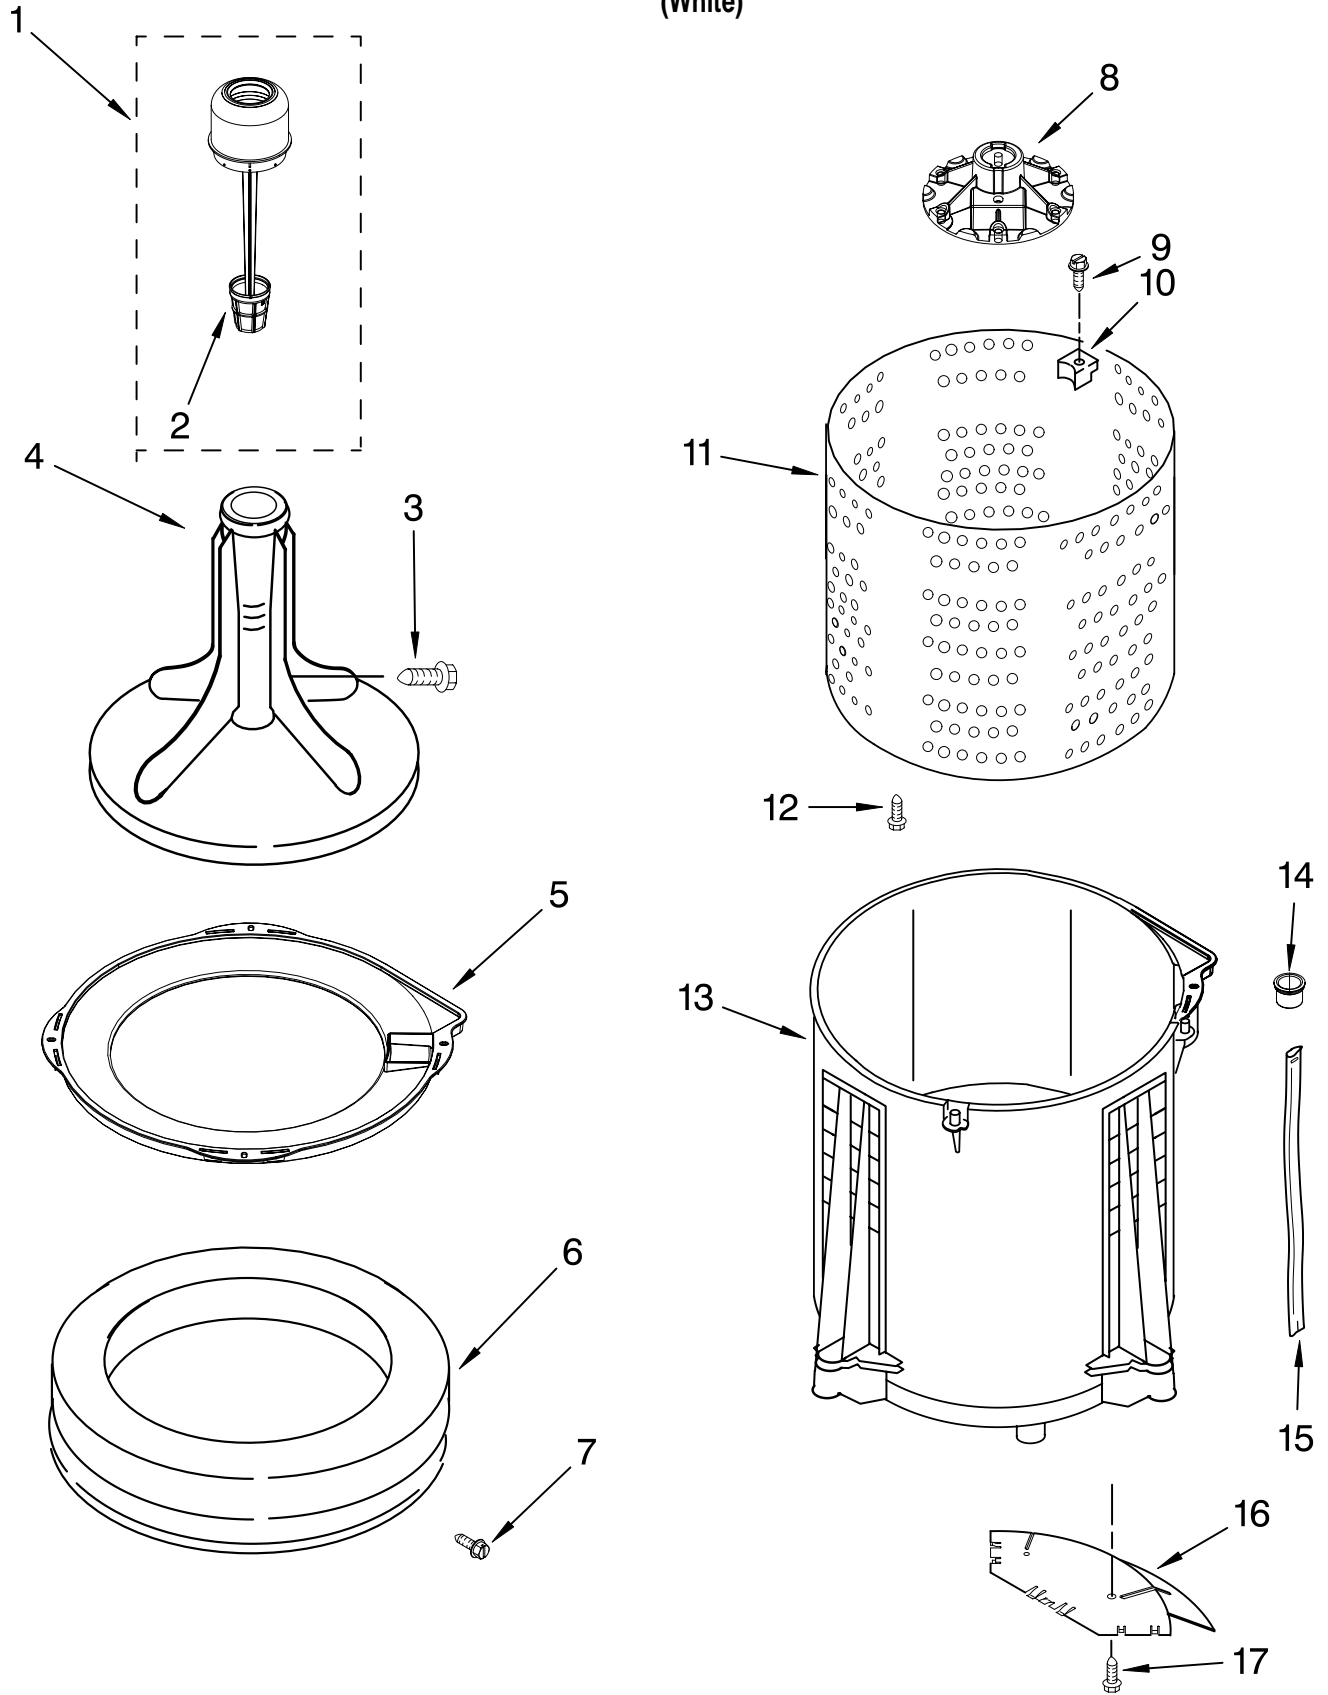

CONTROLS AND REAR PANEL PARTS

For Model: LCE4332PQ0

(White)

CONTROLS AND REAR PANEL PARTS

For Model: LCE4332PQ0

(White)

Illus. No.	Part No.	DESCRIPTION
1	326032994	Inlet Valve (Hot)
2	326032997	Inlet Valve (Cold)
3	326033919	Seal, Inlet Valve (2)
4	326018823	Screw (2)
5	326027101	Bracket, Inlet Valve
6	326033923	Overlay
7	326034590	Interface Board
8	326032998	Control, Electronic
9	326041720	Screw (6)
10	326034589	Switch, Water Level
11	326013200	Hose, Pressure Switch
12	326034866	Shield, Controls
13	8182293	Screw (2)
14	326034862	Bracket, Hose Storage
15	326034647	Connector, Drain Hose
16	326037973	Hose Coupler Assembly
17	326037688	Washer
18	326038497	Clamp, Hose
19	326039406	Power Cord Asm (Includes # 10)
20	326032995	Harness, Wiring (Main)

AGITATOR, BASKET AND TUB PARTS

For Model: LCE4332PQ0

(White)

AGITATOR, BASKET AND TUB PARTS

For Model: LCE4332PQ0

(White)

Illus. No.	Part No.	DESCRIPTION
1	326018423	Fabric Softener Dispenser Assembly
2	8182228	Filter, Lint
3	8182296	Screw, Agitator
4	8182227	Agitator
5	326000116	Tub Ring
6	8182229	Balance Ring
7	8182298	Screw (4)
8	8182302	Hub, Drive
9	8182301	Screw
10	8182303	Saddle Block
11	8182230	Basket
12	8182300	Screw (6)
13	326033908	Tub
14	326036378	Sleeve, Tub Overflow
15	326036377	Bag, Tub Overflow
16	326033906	Shield, Tub/Motor
17	8182292	Screw (3)