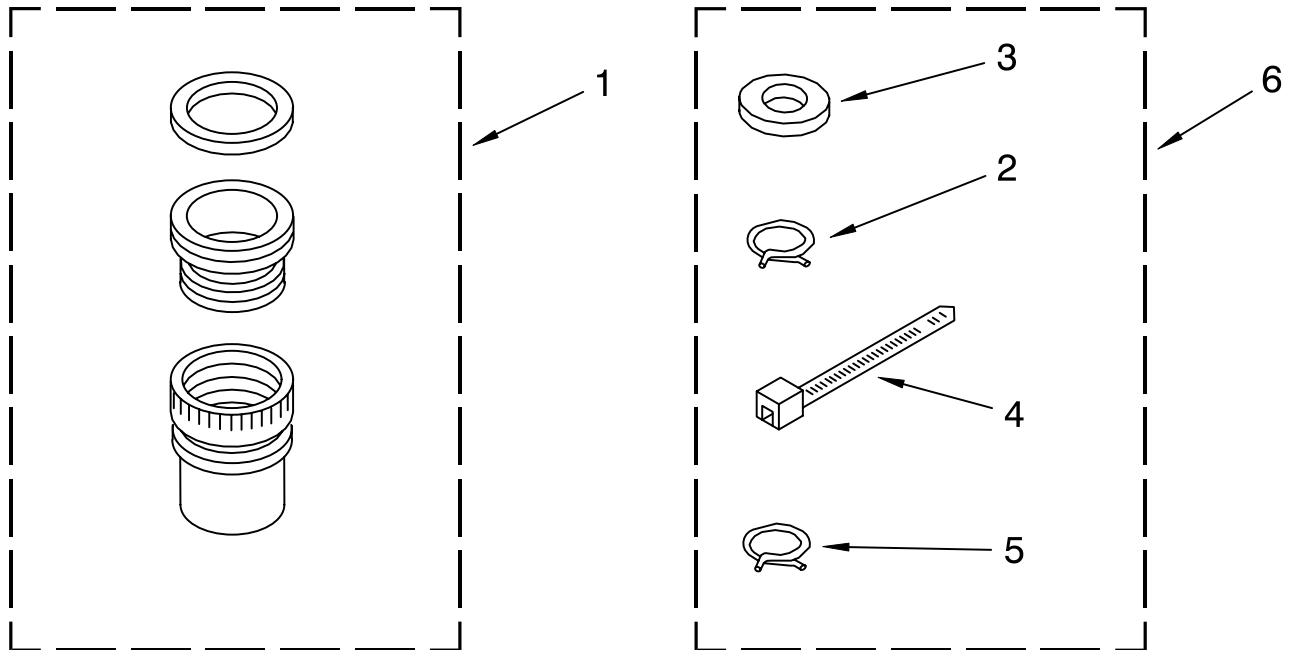

MISCELLANEOUS PARTS

For Model: LCE4332PQ0

(White)

Illus. No.	Part No.	DESCRIPTION

1	3374592	Adapter, Faucet
2	356138	Clamp, Hose
3	16123	Washer
4	3429563	Cable Tie
5	661581	Clamp, Hose
6	3428855	Miscellaneous Parts Bag

Miscellaneous parts must be ordered separately.