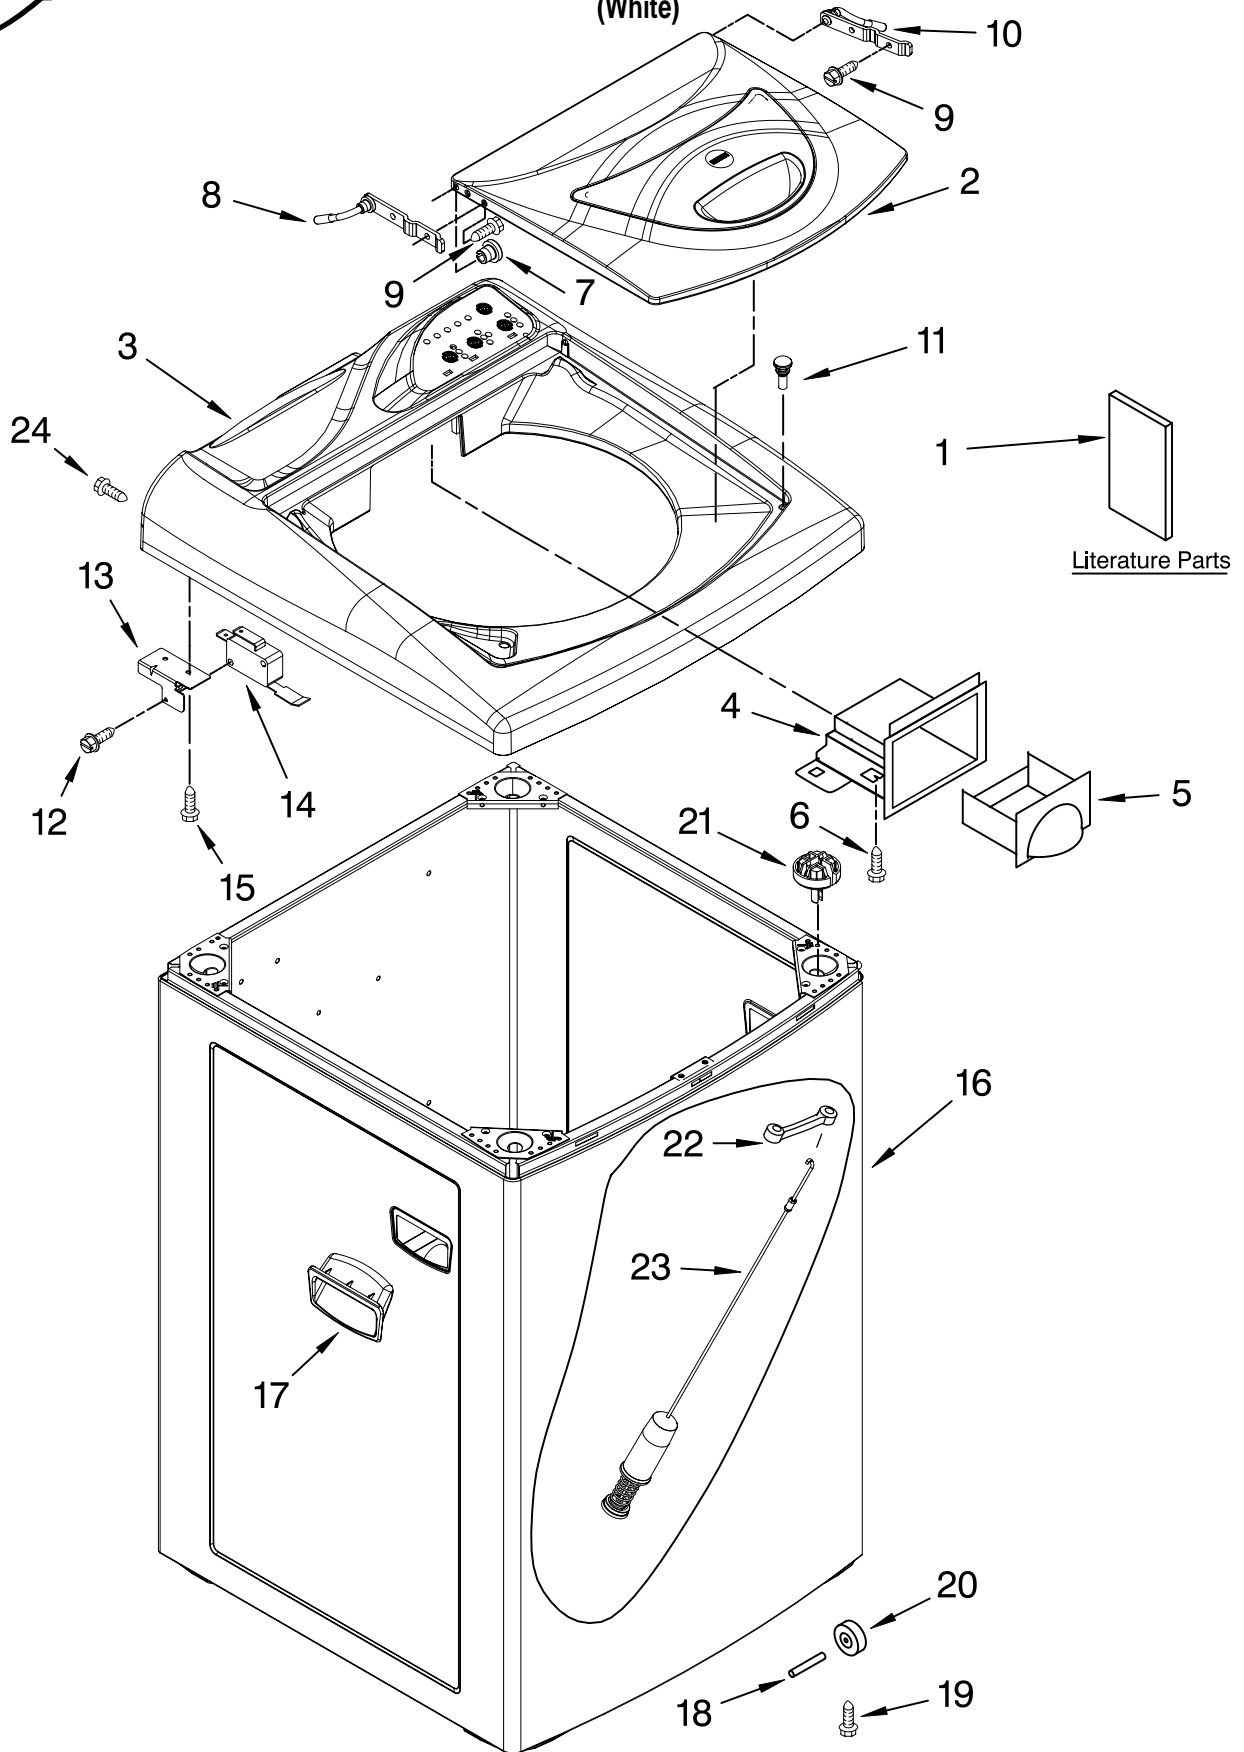

TOP AND CABINET PARTS

For Model: LCE4332PQ0
(White)

COMPACT AUTOMATIC
WASHER

TOP AND CABINET PARTS

For Model: LCE4332PQ0

(White)

Illus. No.	Part No.	DESCRIPTION
1		Literature Parts
	326035915	Use & Care Guide
	3260385893	Wiring Diagram & Tech Sheet Asm
2	326040947	Lid
3	326040944	Top
4	326033918	Housing, Dispenser
5	326040949	Drawer, Dispenser
6	8182293	Screw (2)
7	326034817	Bearing, Hinge
8	326038394	Hinge, Lid (LH)
9	326035414	Screw, Lid Hinge (4)
10	326037103	Hinge, Lid (RH)
11	326034790	Bumper
12	8182294	Screw
13	326036494	Bracket, Lid Switch
14	326033879	Switch, Lid
15	326041720	Screw (2)
16	326040942	Cabinet (Includes # 17)
17	326033911	Handle, Cabinet
18	326033978	Shaft, Wheel (4)
19	8182295	Screw (4)
20	326033979	Wheel (4)
21	326021005	Ball, Suspension
22	326000047	Strap, Snubber
23	326025313	Rod, Suspension (4)
24	326016638	Screw, Top to Cabinet (2)

CONTROLS AND REAR PANEL PARTS

For Model: LCE4332PQ0

(White)

CONTROLS AND REAR PANEL PARTS

For Model: LCE4332PQ0

(White)

Illus. No.	Part No.	DESCRIPTION
1	326032994	Inlet Valve (Hot)
2	326032997	Inlet Valve (Cold)
3	326033919	Seal, Inlet Valve (2)
4	326018823	Screw (2)
5	326027101	Bracket, Inlet Valve
6	326033923	Overlay
7	326034590	Interface Board
8	326032998	Control, Electronic
9	326041720	Screw (6)
10	326034589	Switch, Water Level
11	326013200	Hose, Pressure Switch
12	326034866	Shield, Controls
13	8182293	Screw (2)
14	326034862	Bracket, Hose Storage
15	326034647	Connector, Drain Hose
16	326037973	Hose Coupler Assembly
17	326037688	Washer
18	326038497	Clamp, Hose
19	326039406	Power Cord Asm (Includes # 10)
20	326032995	Harness, Wiring (Main)