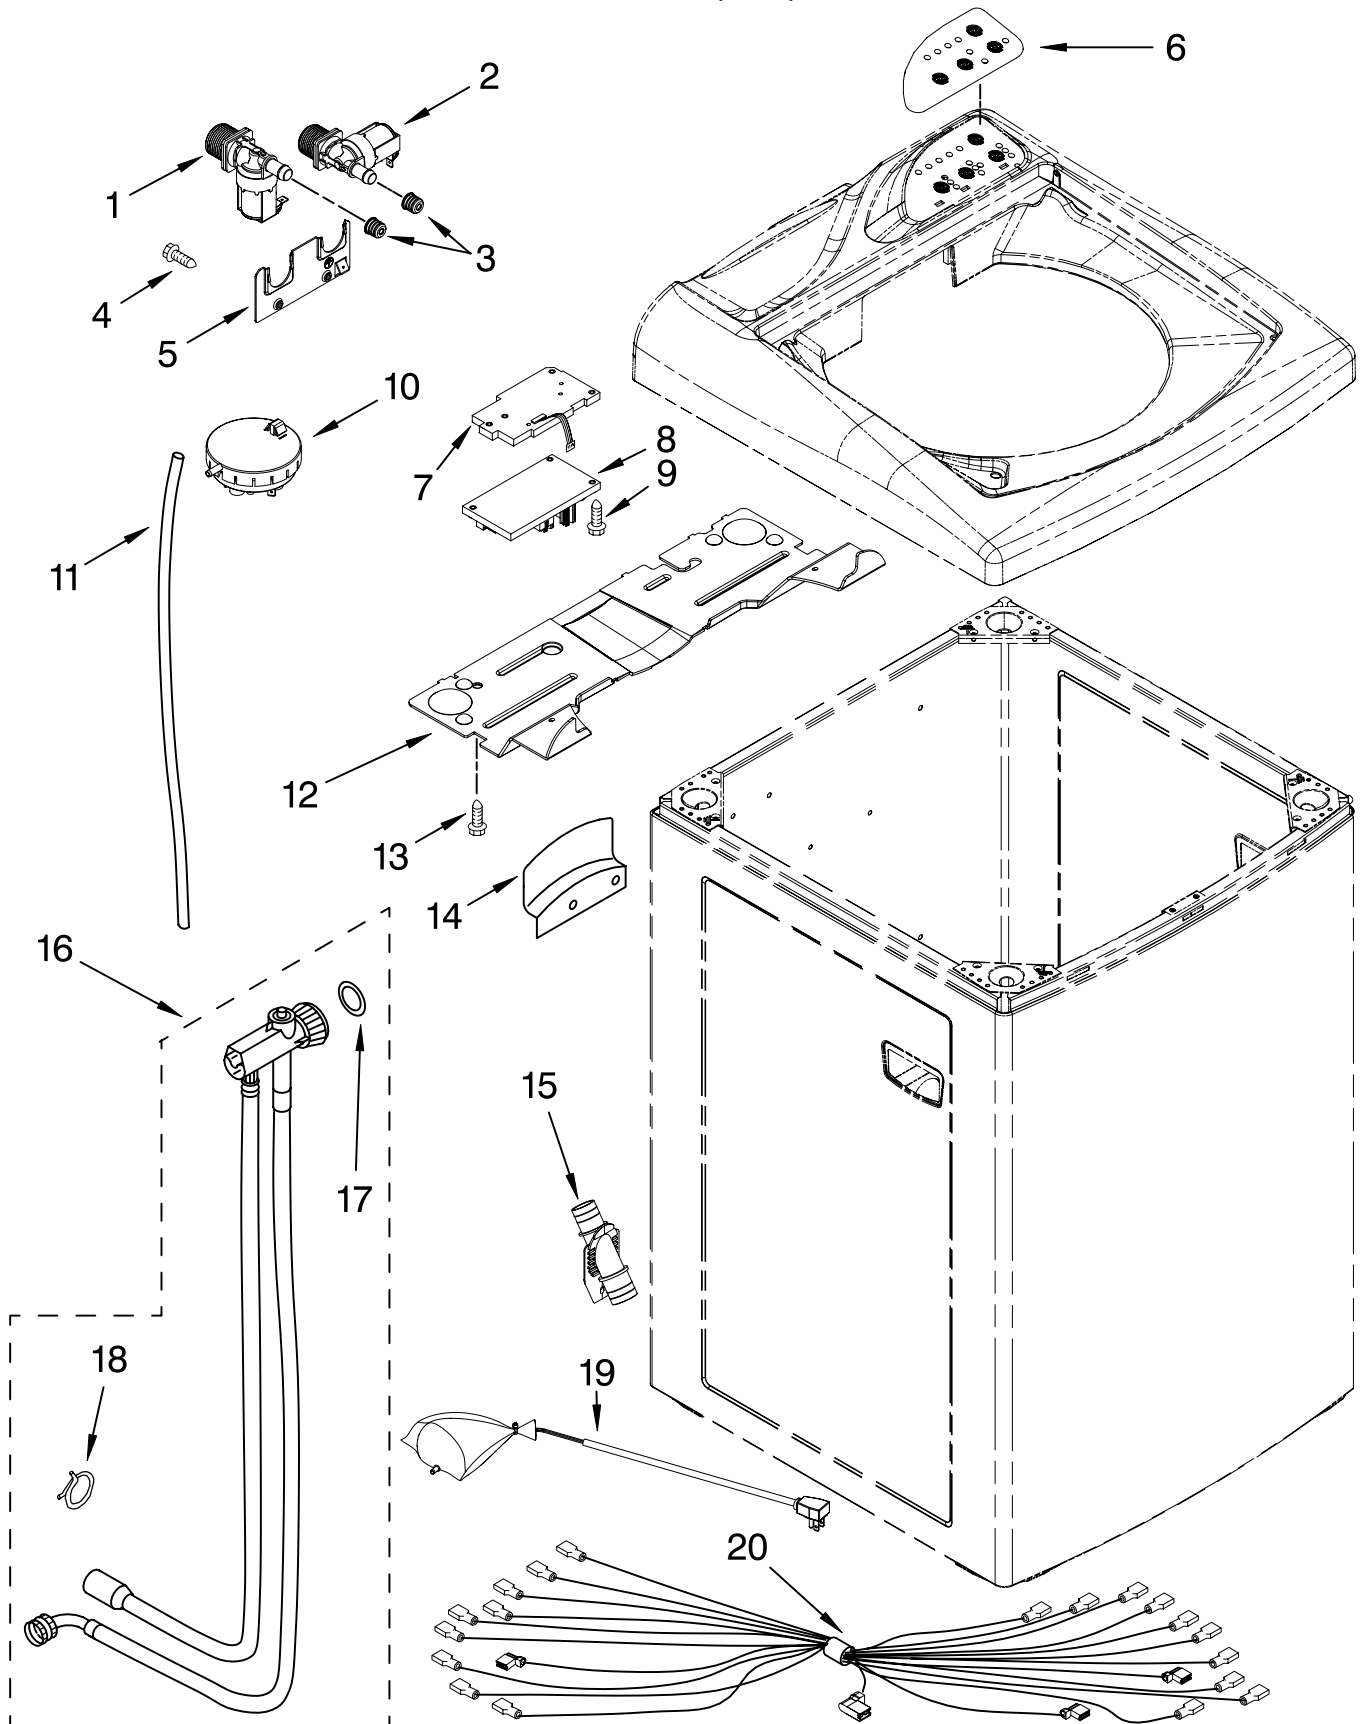

TOP AND CABINET PARTS

For Model: LCE4332PQ0
(White)

COMPACT AUTOMATIC
WASHER

TOP AND CABINET PARTS

For Model: LCE4332PQ0

(White)

Illus. No.	Part No.	DESCRIPTION
1		Literature Parts
	326035915	Use & Care Guide
	3260385893	Wiring Diagram & Tech Sheet Asm
2	326040947	Lid
3	326040944	Top
4	326033918	Housing, Dispenser
5	326040949	Drawer, Dispenser
6	8182293	Screw (2)
7	326034817	Bearing, Hinge
8	326038394	Hinge, Lid (LH)
9	326035414	Screw, Lid Hinge (4)
10	326037103	Hinge, Lid (RH)
11	326034790	Bumper
12	8182294	Screw
13	326036494	Bracket, Lid Switch
14	326033879	Switch, Lid
15	326041720	Screw (2)
16	326040942	Cabinet (Includes # 17)
17	326033911	Handle, Cabinet
18	326033978	Shaft, Wheel (4)
19	8182295	Screw (4)
20	326033979	Wheel (4)
21	326021005	Ball, Suspension
22	326000047	Strap, Snubber
23	326025313	Rod, Suspension (4)
24	326016638	Screw, Top to Cabinet (2)

CONTROLS AND REAR PANEL PARTS

For Model: LCE4332PQ0

(White)

CONTROLS AND REAR PANEL PARTS

For Model: LCE4332PQ0

(White)

Illus. No.	Part No.	DESCRIPTION
1	326032994	Inlet Valve (Hot)
2	326032997	Inlet Valve (Cold)
3	326033919	Seal, Inlet Valve (2)
4	326018823	Screw (2)
5	326027101	Bracket, Inlet Valve
6	326033923	Overlay
7	326034590	Interface Board
8	326032998	Control, Electronic
9	326041720	Screw (6)
10	326034589	Switch, Water Level
11	326013200	Hose, Pressure Switch
12	326034866	Shield, Controls
13	8182293	Screw (2)
14	326034862	Bracket, Hose Storage
15	326034647	Connector, Drain Hose
16	326037973	Hose Coupler Assembly
17	326037688	Washer
18	326038497	Clamp, Hose
19	326039406	Power Cord Asm (Includes # 10)
20	326032995	Harness, Wiring (Main)