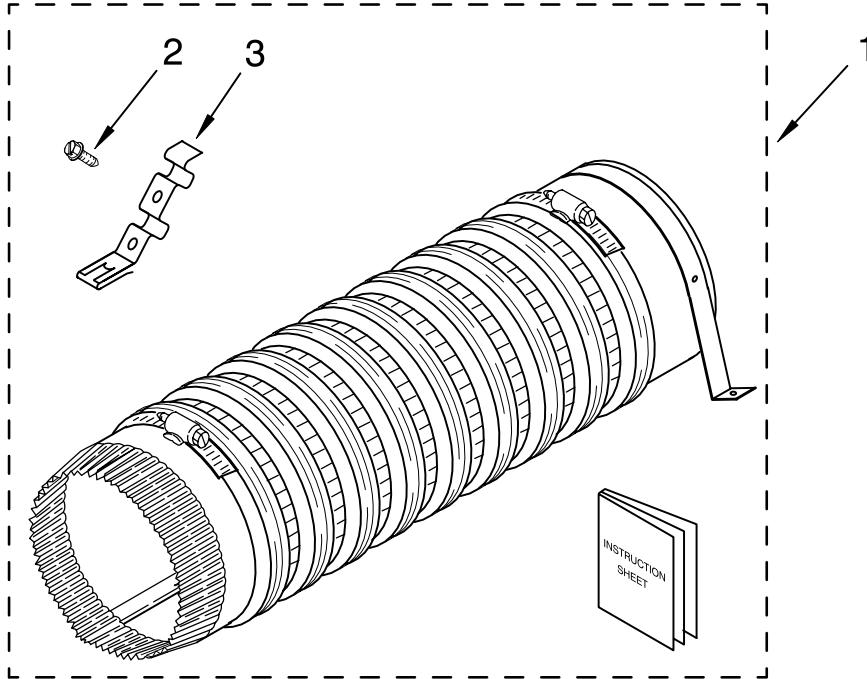

GC-215-C

FOR ORDERING INFORMATION REFER TO PARTS PRICE LIST

BRAKE AND DRIVE TUBE PARTS

For Models: LTG5243DQ6, LTG5243DT6

(Designer White) (Biscuit)

Illus. No.	Part No.	DESCRIPTION
1	387948	Brake And Drive Tube (Complete)
2	62658	Ring, Thrust
3	356427	Seal, Drive Tube
4	64027	Tube, Basket Drive (Includes Illus. 3, 4, 5 & 9)
5	64035	Ring, Retaining
6	64232	Shoe, Brake (2)
7	62703	"T" Bearing, Spin Tube
8	3353956	Cap, Brake Spring (2)
9	63748	Spring, Brake
10	3355360	Sleeve, Brake Spring
11	661516	Cam, Brake Release
12	63022	Sleeve, Cam
13	64194	Driver, Brake Cam
14	90368	Ring, Retaining

FOLLOWING PARTS NOT ILLUSTRATED

285208 Lubricant
(Use Only In Brake Shoe Assembly On Roller & Pin)

FOR ORDERING INFORMATION REFER TO PARTS PRICE LIST

PRODUCT ACCESSORY PARTS

For Models: LTG5243DQ6, LTG5243DT6

(Designer White) (Biscuit)

Illus. No.	Part No.	DESCRIPTION
1	279823	Side Exhaust Extension Kit (Complete)
2	488729	Screw
3	3395536	Clip

FOR ORDERING INFORMATION REFER TO PARTS PRICE LIST

MISCELLANEOUS PARTS