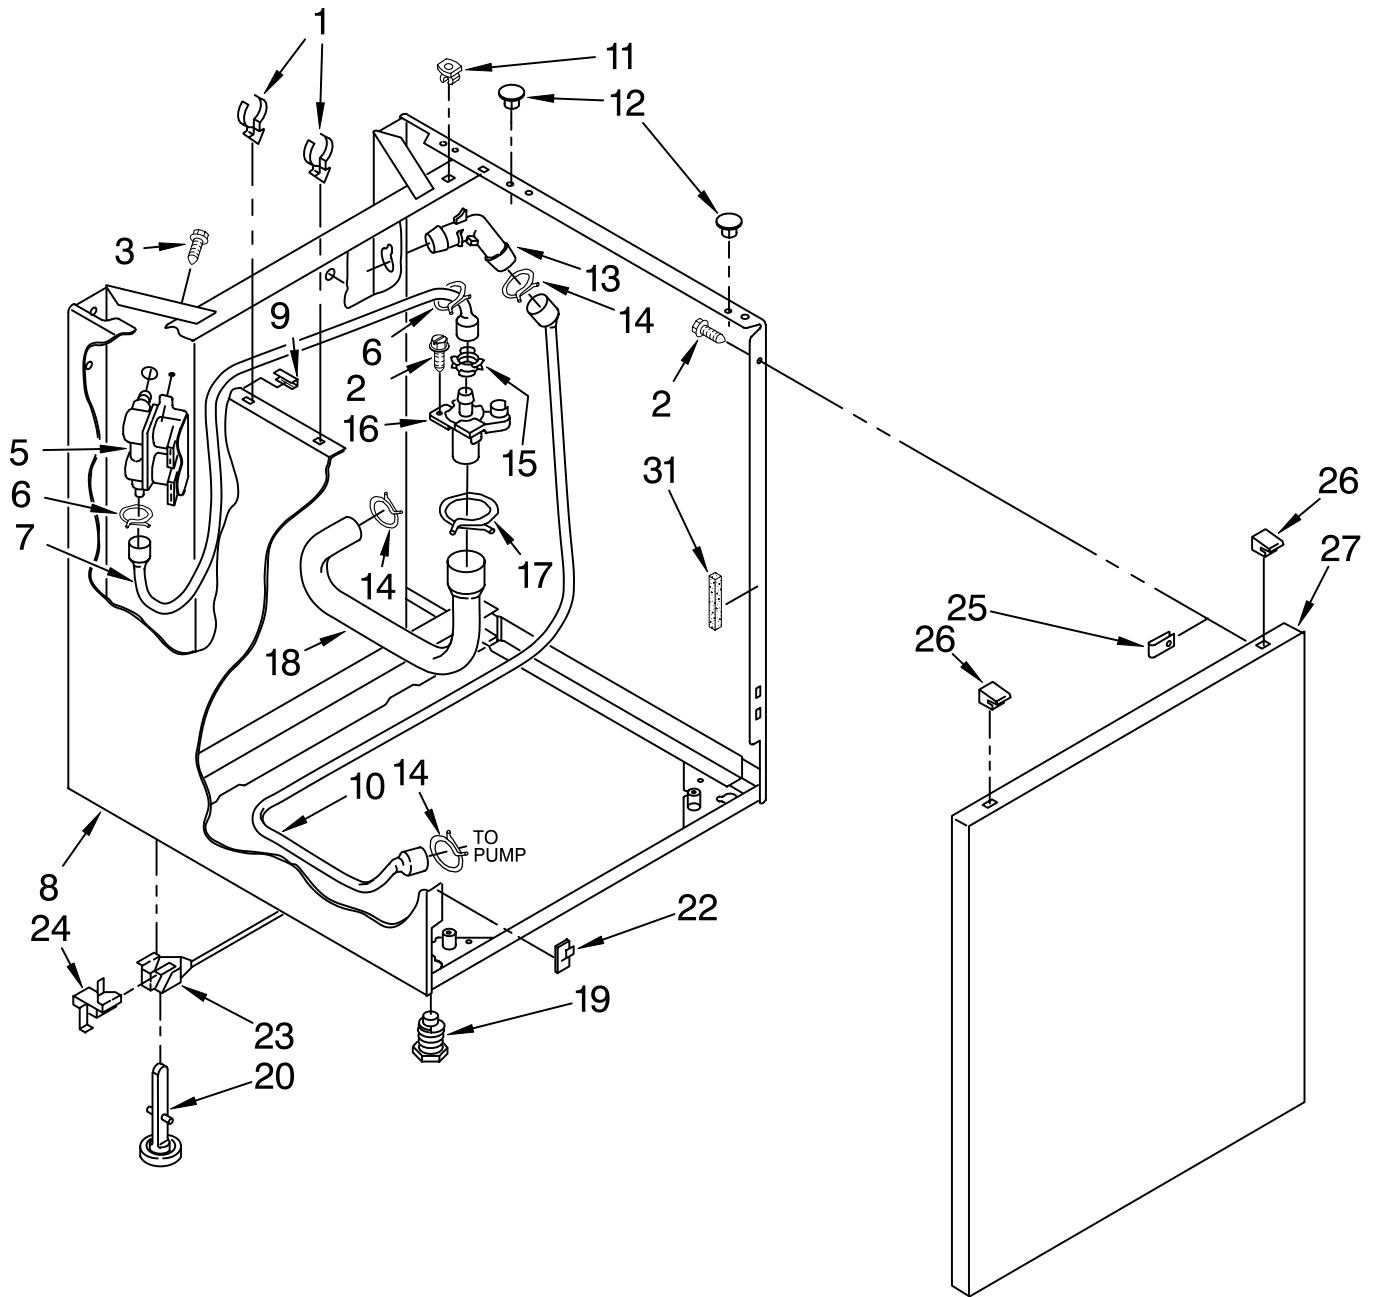

WASHER CABINET PARTS

For Models: LTG5243DQ6, LTG5243DT6

(Designer White) (Biscuit)

FOR ORDERING INFORMATION REFER TO PARTS PRICE LIST

WASHER CABINET PARTS

For Models: LTG5243DQ6, LTG5243DT6

(Designer White) (Biscuit)

<u>Illus.</u> <u>No.</u>	<u>Part</u> <u>No.</u>	<u>DESCRIPTION</u>
1	356746	Clip, Condenser
2	343641	Screw, 10-16 x 1/2
3	9740848	Screw, Mixing Valve Mounting
5	3952163	Valve, Water Mixing
6	370451	Clamp, Hose
7	692699	Hose, Water Inlet (Siphon Break To Mixing Valve)
8		Cabinet
	696013	White
	3978594	Biscuit
9	3390046	Protector, Edge
10	696710	Hose, Drain
11	692400	Nut, Push-In (2)
12	660975	Plug, Top To Cabinet
13	8557915	Connector, Hose
14	370445	Clamp, Hose
15	356471	Cap, Siphon Break
16	356363	Siphon Break
17	272861	Clamp, Hose
18	696394	Hose, Water Inlet (Siphon Break To Tub Ring)
19	367594	Foot, Front (2)
20	358594	Foot, Rear (2)
22	3394083	Clip, Front Panel
23	358652	Link, Leveling
24	359364	Clip, Leveling Mechanism (2)
25	98234	Clip, Ground
26	345670	Lock, Top (2)
27		Panel, Front
	692628	White
	3978596	Biscuit
31	3350013	Foam (2)

FOR ORDERING INFORMATION REFER TO PARTS PRICE LIST