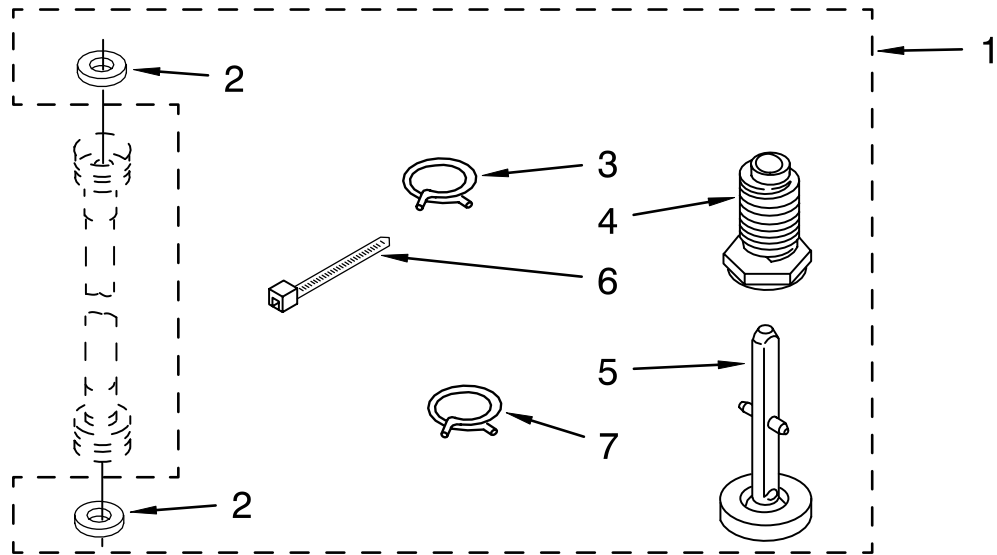

MISCELLANEOUS PARTS

For Models: LTG5243DQ6, LTG5243DT6

(Designer White) (Biscuit)

Illus. No.	Part No.	DESCRIPTION
1	3359934	Miscellaneous Parts Bag
2	16123	Washer, Inlet Hose (4)
3	370445	Clamp, Hose
4	367594	Foot, Front (2)
5	358594	Foot, Rear (2)
6	3347869	Tie, Cable
7	3357331	Clamp, Hose (Upper Drain)

FOR ORDERING INFORMATION REFER TO PARTS PRICE LIST