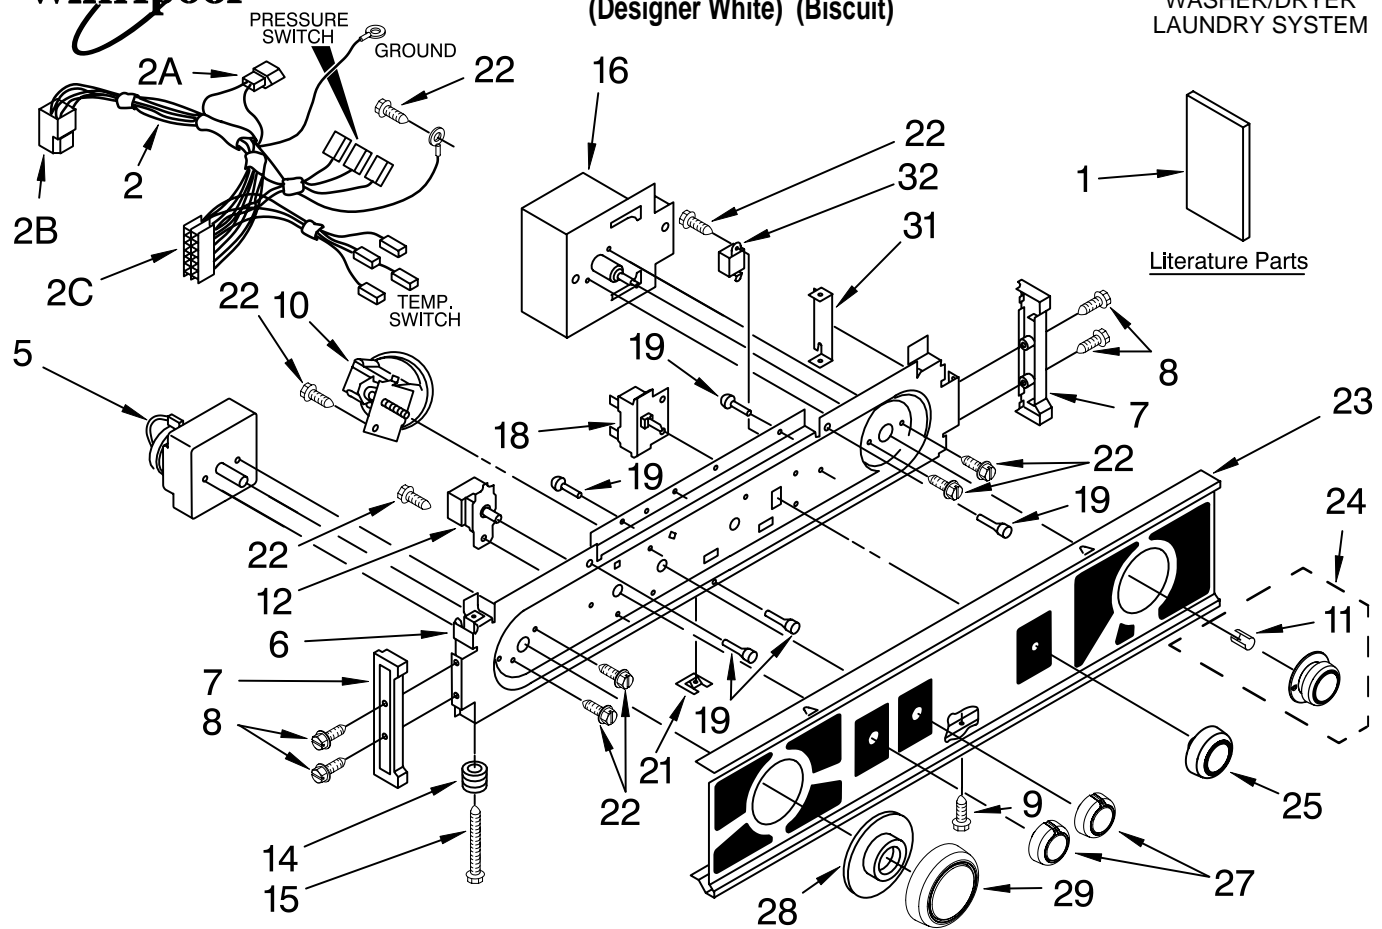

WASHER/DRYER CONTROL PANEL PARTS

For Models: LTG5243DQ6, LTG5243DT6
(Designer White) (Biscuit)

WASHER/DRYER
LAUNDRY SYSTEM

Illus. No.	Part No.	DESCRIPTION	Illus. No.	Part No.	DESCRIPTION	Illus. No.	Part No.	DESCRIPTION
1	8577218	Literature Parts Installation Instructions	5	3952499	Timer, Control (60 Hz.) (Automatic Washer)	22	3390646	Screw, (8-18 x 5/16)
	8578179	Use & Care Guide	6	8528154	Bracket, Control	23	3977194	White Biscuit
	8542754	Sheet, Cycle Feature	7		End Cap, Console (L.H. & R.H.)	24	3977195	Biscuit Knob, Timer (Dryer)
	8577335	Wiring Diagram		692993	White Biscuit		3957752	White Biscuit
	3954161	Energy Guide	8	348689	Screw, 8-18 x 3/4		3957753	Biscuit Knob, Push-To-Start
2	8577368	Harness, Console Wiring (Automatic) (Includes Illus. 2A, 2B & 2C)	9	694091	Screw, 8-18 x 3/8	25		White Biscuit Knob, Control (2)
2A	3350130	Plug, Terminal (2-Way) (Connects With Main Dryer Harness)	10	3362987	Switch, Water Level		3957800	White Biscuit Knob, Control (2)
2B	696073	Receptacle, Connector (Connects With Lower Automatic Harness)	11	688805	Spring-Clip, Knob		3957801	White Biscuit Knob, Control (2)
2C	3948614	Disconnect Block (Connects With Automatic Timer)	12	8054142	Switch, Water Temperature	27	3957796	White Biscuit Knob, Control (2)
			14	693151	Spring, Console Lock (2)		3957797	White Biscuit Knob, Control (2)
			15	3400860	Screw, Console Lock (2)	28		White Biscuit Dial, Timer (Washer)
			16	3406720	Timer, Control (60 Hz.) (Dryer) (Timer Motor Not Serviceable)		3957841	White Biscuit Knob, Timer (Washer)
			18	3977456	Switch, Push-To-Start	29	3957842	White Biscuit Knob, Timer (Washer)
			19	693152	Bumper, Console (5)		3957821	White Biscuit Knob, Timer (Washer)
			21	694037	Clip, Console		3957822	White Biscuit Knob, Timer (Washer)
						31	692983	Lock, Console (2)
						32	694419	Buzzer