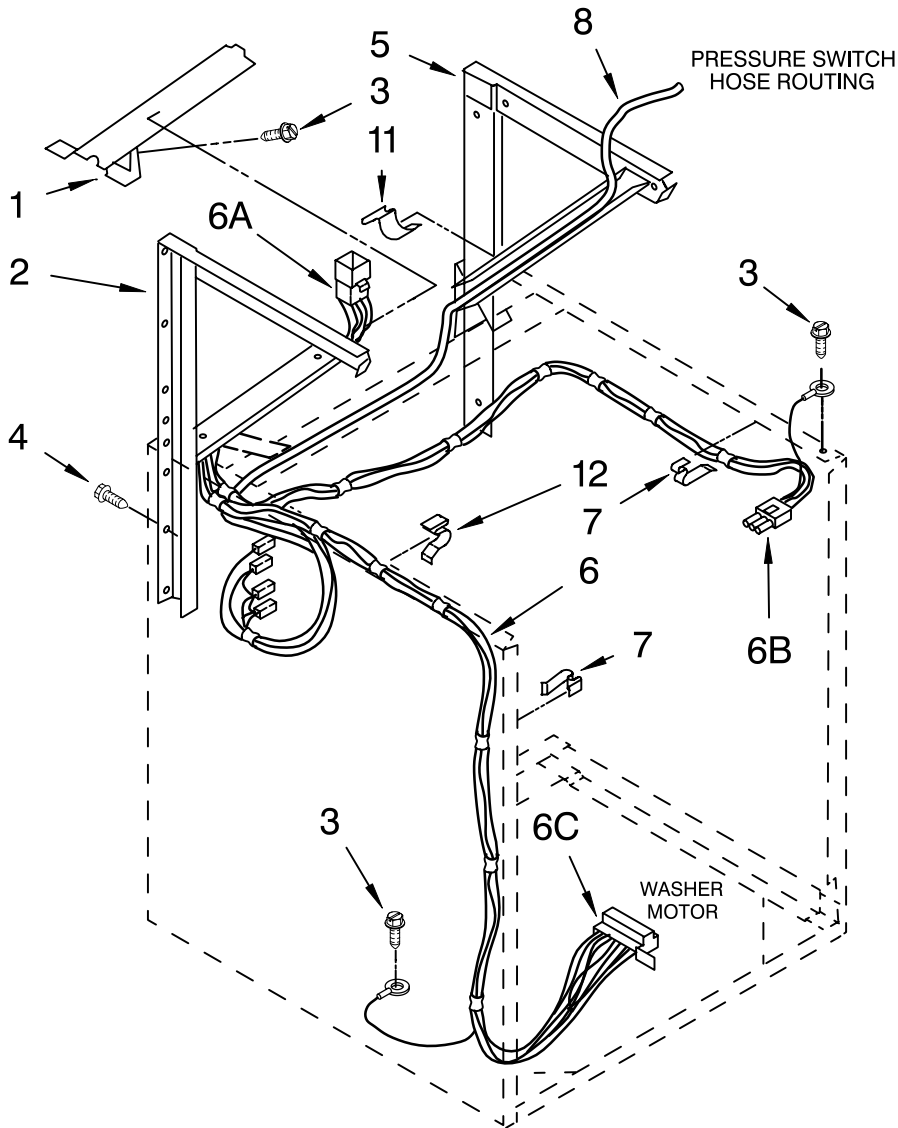

DRYER SUPPORT AND WASHER PARTS

For Models: LTG5243DQ6, LTG5243DT6

(Designer White) (Biscuit)

Illus. No.	Part No.	DESCRIPTION
1	694304	Cover, Channel
2	692647	Support, Dryer (L.H.)
3	343641	Screw, 10-16 x 1/2
4	3400000	Screw, 10-24 x 3/8 (8) (Washer Cabinet To Dryer Supports)
5	692646	Support, Dryer (R.H.)
6	3957867	Harness, Lower (Automatic) (Includes Illus. 6A, 6B & 6C)
6A	696074	Plug, Terminal (12-Way) (Connects With Automatic Console Harness)
6B	62889	Plug, Terminal (3-Way) (Connects With Automatic Lid Switch Harness)
6C	62505	Block, Disconnect (Connects With Automatic Washer Motor)
7	3347812	Clip, Wiring Harness (4)
8	8066080	Hose, Pressure Switch
11	90016	Clip, Pressure Switch Hose (2)
12	693141	Clip, Harness

FOR ORDERING INFORMATION REFER TO PARTS PRICE LIST