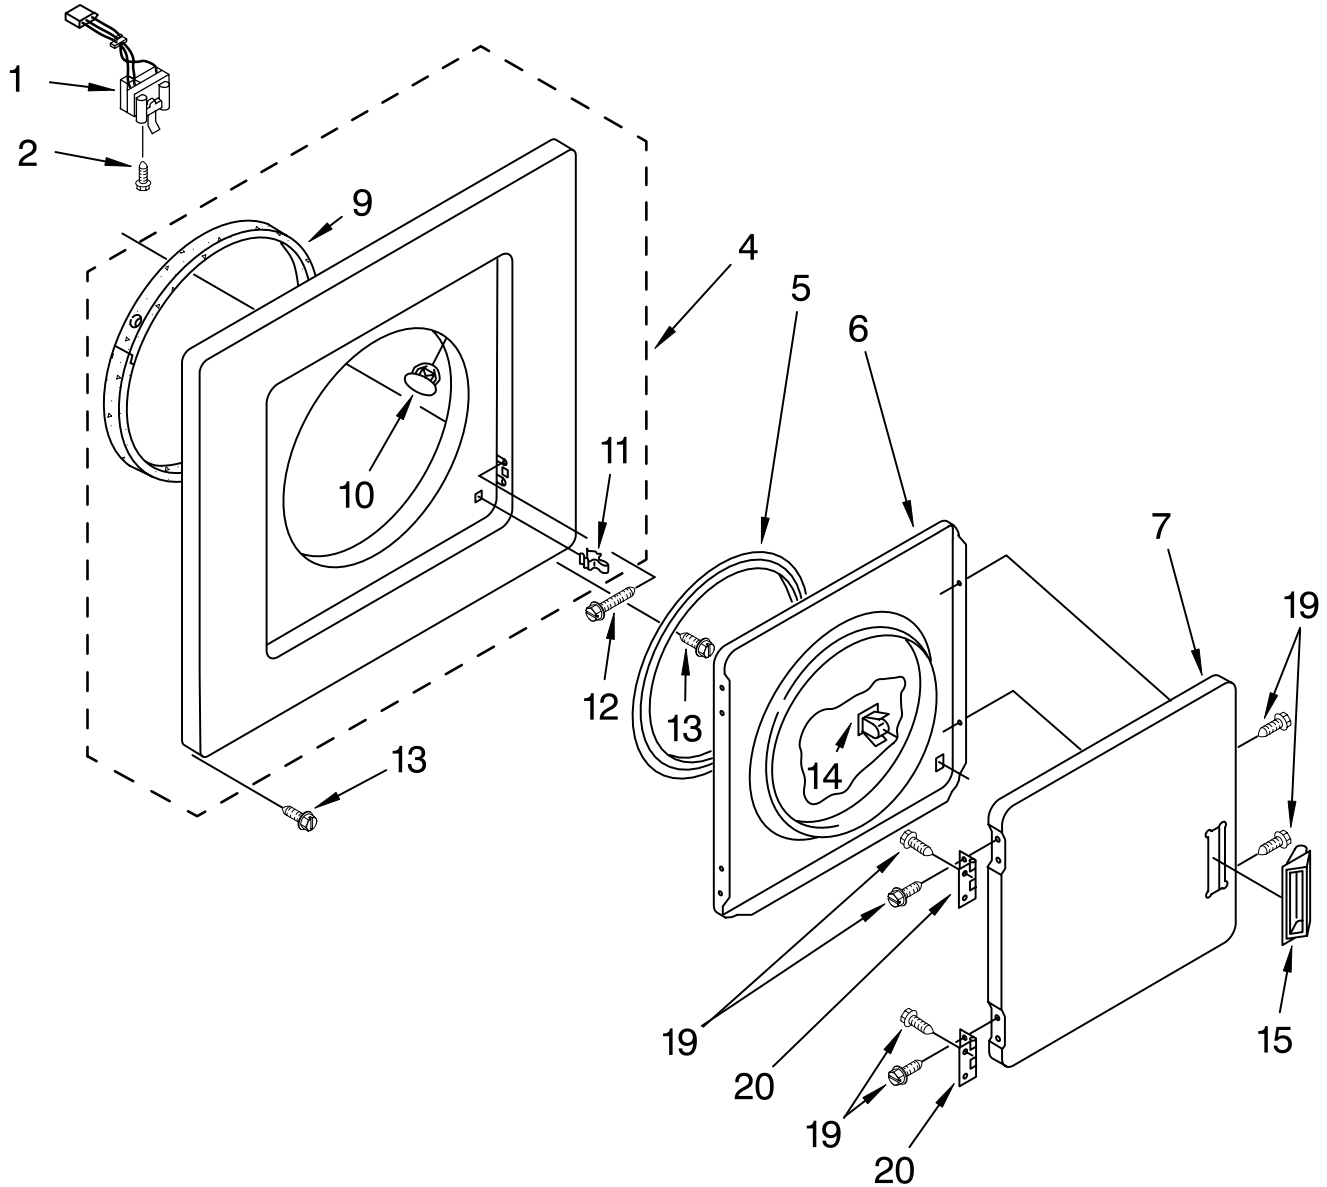

DRYER FRONT PANEL AND DOOR PARTS

For Models: LTG5243DQ6, LTG5243DT6

(Designer White) (Biscuit)

Illus. No.	Part No.	DESCRIPTION
1	3406108	Door Switch
2	697773	Screw, 6-20 x 7/8
4	692619	Panel, Front White
5	3978587	Biscuit
6	3390734	Seal, Door
6	695656	Door, Rear

Illus. No.	Part No.	DESCRIPTION
7	348205	Door, Front White
9	8066123	Bearing & Seal
10	685203	Clip, Felt Pad (2)
11	696144	Strike, Panel
12	3390663	Screw, 10-16 x 1/2

Illus. No.	Part No.	DESCRIPTION
13	343641	Screw, 10-16 x 1/2
14	3389441	Catch, Door
15	686711	Handle, Door White
19	3978592	Biscuit
19	694091	Screw, 8-18 x 3/8
20	348023	Hinge & Pin, Door (2)

FOR ORDERING INFORMATION REFER TO PARTS PRICE LIST