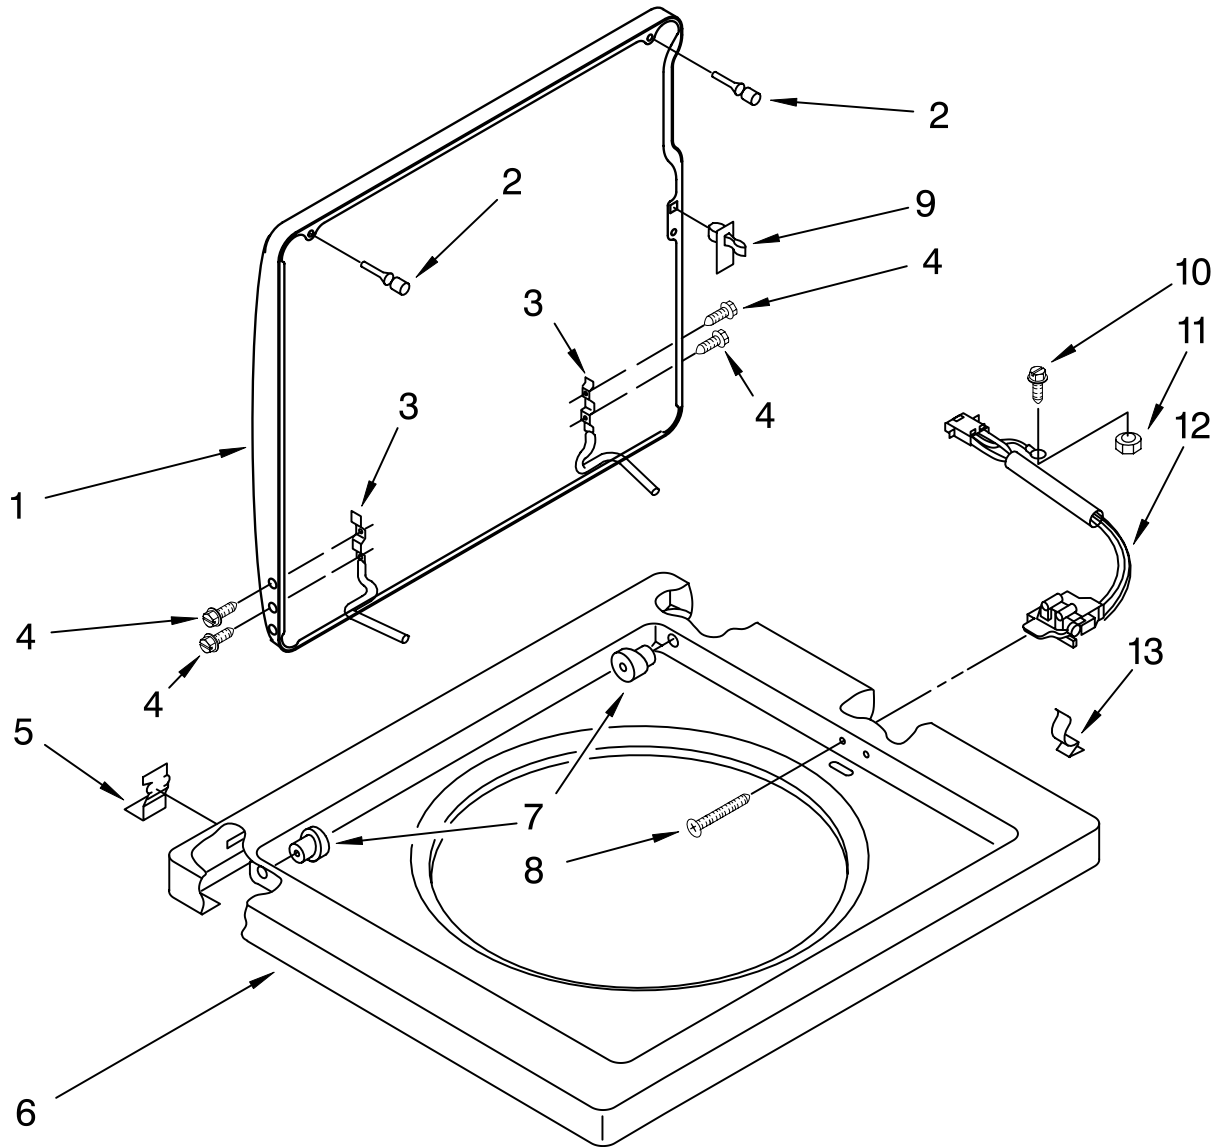

FOR ORDERING INFORMATION REFER TO PARTS PRICE LIST

DRYER SUPPORT AND WASHER PARTS

For Models: LTG5243DQ6, LTG5243DT6

(Designer White) (Biscuit)

Illus. No.	Part No.	DESCRIPTION
1	694304	Cover, Channel
2	692647	Support, Dryer (L.H.)
3	343641	Screw, 10-16 x 1/2
4	3400000	Screw, 10-24 x 3/8 (8) (Washer Cabinet To Dryer Supports)
5	692646	Support, Dryer (R.H.)
6	3957867	Harness, Lower (Automatic) (Includes Illus. 6A, 6B & 6C)
6A	696074	Plug, Terminal (12-Way) (Connects With Automatic Console Harness)
6B	62889	Plug, Terminal (3-Way) (Connects With Automatic Lid Switch Harness)
6C	62505	Block, Disconnect (Connects With Automatic Washer Motor)
7	3347812	Clip, Wiring Harness (4)
8	8066080	Hose, Pressure Switch
11	90016	Clip, Pressure Switch Hose (2)
12	693141	Clip, Harness

FOR ORDERING INFORMATION REFER TO PARTS PRICE LIST

WASHER TOP AND LID PARTS

For Models: LTG5243DQ6, LTG5243DT6

(Designer White) (Biscuit)

Illus. No.	Part No.	DESCRIPTION
1		Lid
	3398848	White
	3398849	Biscuit
2	384475	Bumper, Lid (2)
3	91770	Hinge, Lid (2)
4	3351355	Screw, Lid Hinge Mounting (4)
5	692985	Clip, Spring (2) (Top To Cabinet)