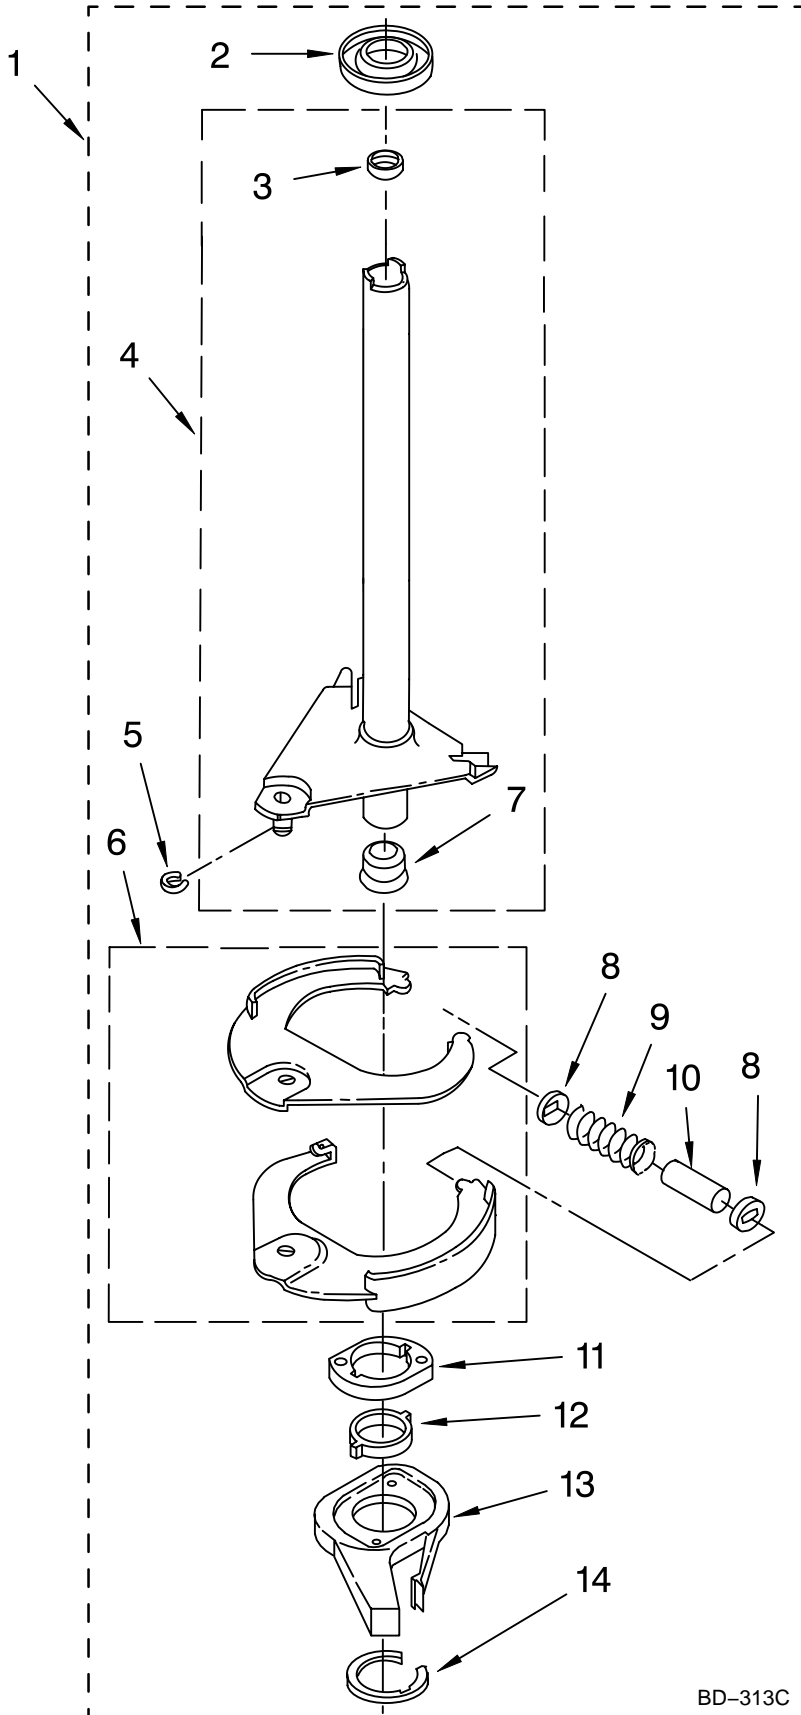

BRAKE AND DRIVE TUBE PARTS

For Models: LTG5243DQ6, LTG5243DT6

(Designer White) (Biscuit)

Illus. No.	Part No.	DESCRIPTION
1	387948	Brake And Drive Tube (Complete)
2	62658	Ring, Thrust
3	356427	Seal, Drive Tube
4	64027	Tube, Basket Drive (Includes Illus. 3, 4, 5 & 9)
5	64035	Ring, Retaining
6	64232	Shoe, Brake (2)
7	62703	"T" Bearing, Spin Tube
8	3353956	Cap, Brake Spring (2)
9	63748	Spring, Brake
10	3355360	Sleeve, Brake Spring
11	661516	Cam, Brake Release
12	63022	Sleeve, Cam
13	64194	Driver, Brake Cam
14	90368	Ring, Retaining

FOLLOWING PARTS NOT ILLUSTRATED

285208 Lubricant
(Use Only In Brake Shoe Assembly On Roller & Pin)

FOR ORDERING INFORMATION REFER TO PARTS PRICE LIST