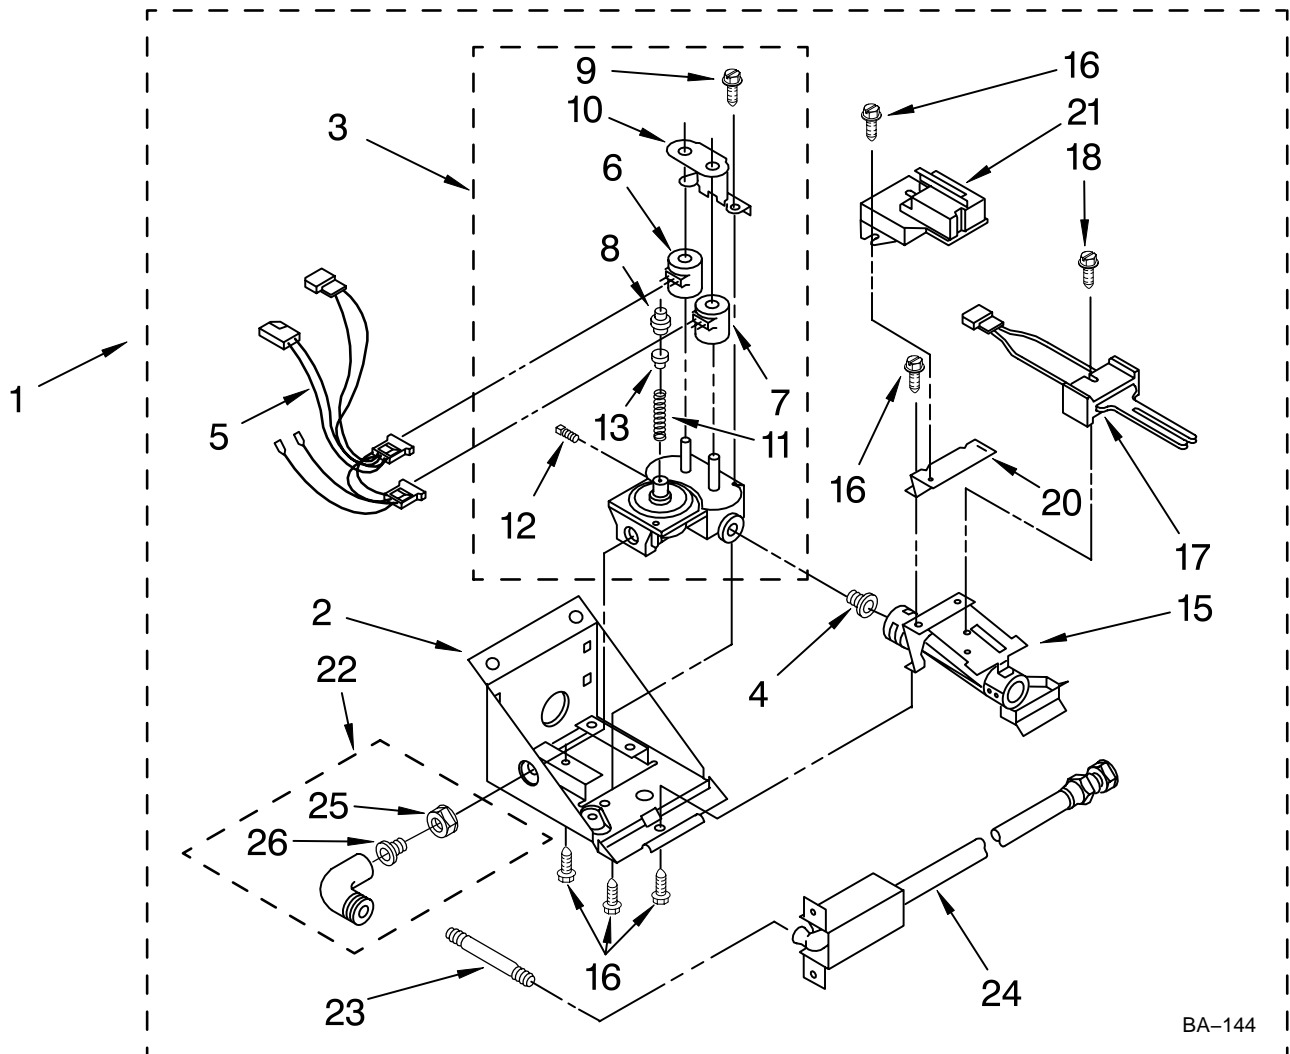

3402856 BURNER ASSEMBLY

For Models: LTG5243DQ6, LTG5243DT6

(Designer White) (Biscuit)

USE WITH TYPE 1 – NATURAL, TYPE 2 – MIXED, TYPE 3 – MANUFACTURED AND TYPE 4 – LIQUEFIED PROPANE AND BUTANE GASES

Illus. No.	Part No.	DESCRIPTION	Illus. No.	Part No.	DESCRIPTION	Illus. No.	Part No.	DESCRIPTION
1	3402856	Burner Assembly 60 Hz.	9	694421	Screw, 8-32	22	3406051	Elbow Union Assembly
2	697408	Base, Burner	10	694538	Bracket, Shunt	23	3388638	Nipple, Short
3	3401777	Valve, 60 Hz.	11	694422	Spring, Regulator	24	3391118	Supply Line (Gas)
4	234822	Orifice Natural Gas	12	239822	Pipe, Plug	25	233076	Nut
5	3401849	Harness L.P. Gas	13	694423	Screw	26	3393767	Pipe
6	694539	Coil, 60 Hz. (Split)	15	3392268	Burner	Following Parts Not Illustrated		
7	694540	Coil, 60 Hz.	16	3387057	Screw, 8-18 X 3/8			
8	694424	Leak Limiter	17	686590	Ignitor	49573		Conversion Kit (Type 1, 2 & 3) to Type (4) L.P.G.
			18	3393909	Screw and Washer 8-32 x 1			
			20	697409	Bracket, Sensor			
			21	338906	Sensor, Radiant			

FOR ORDERING INFORMATION REFER TO PARTS PRICE LIST