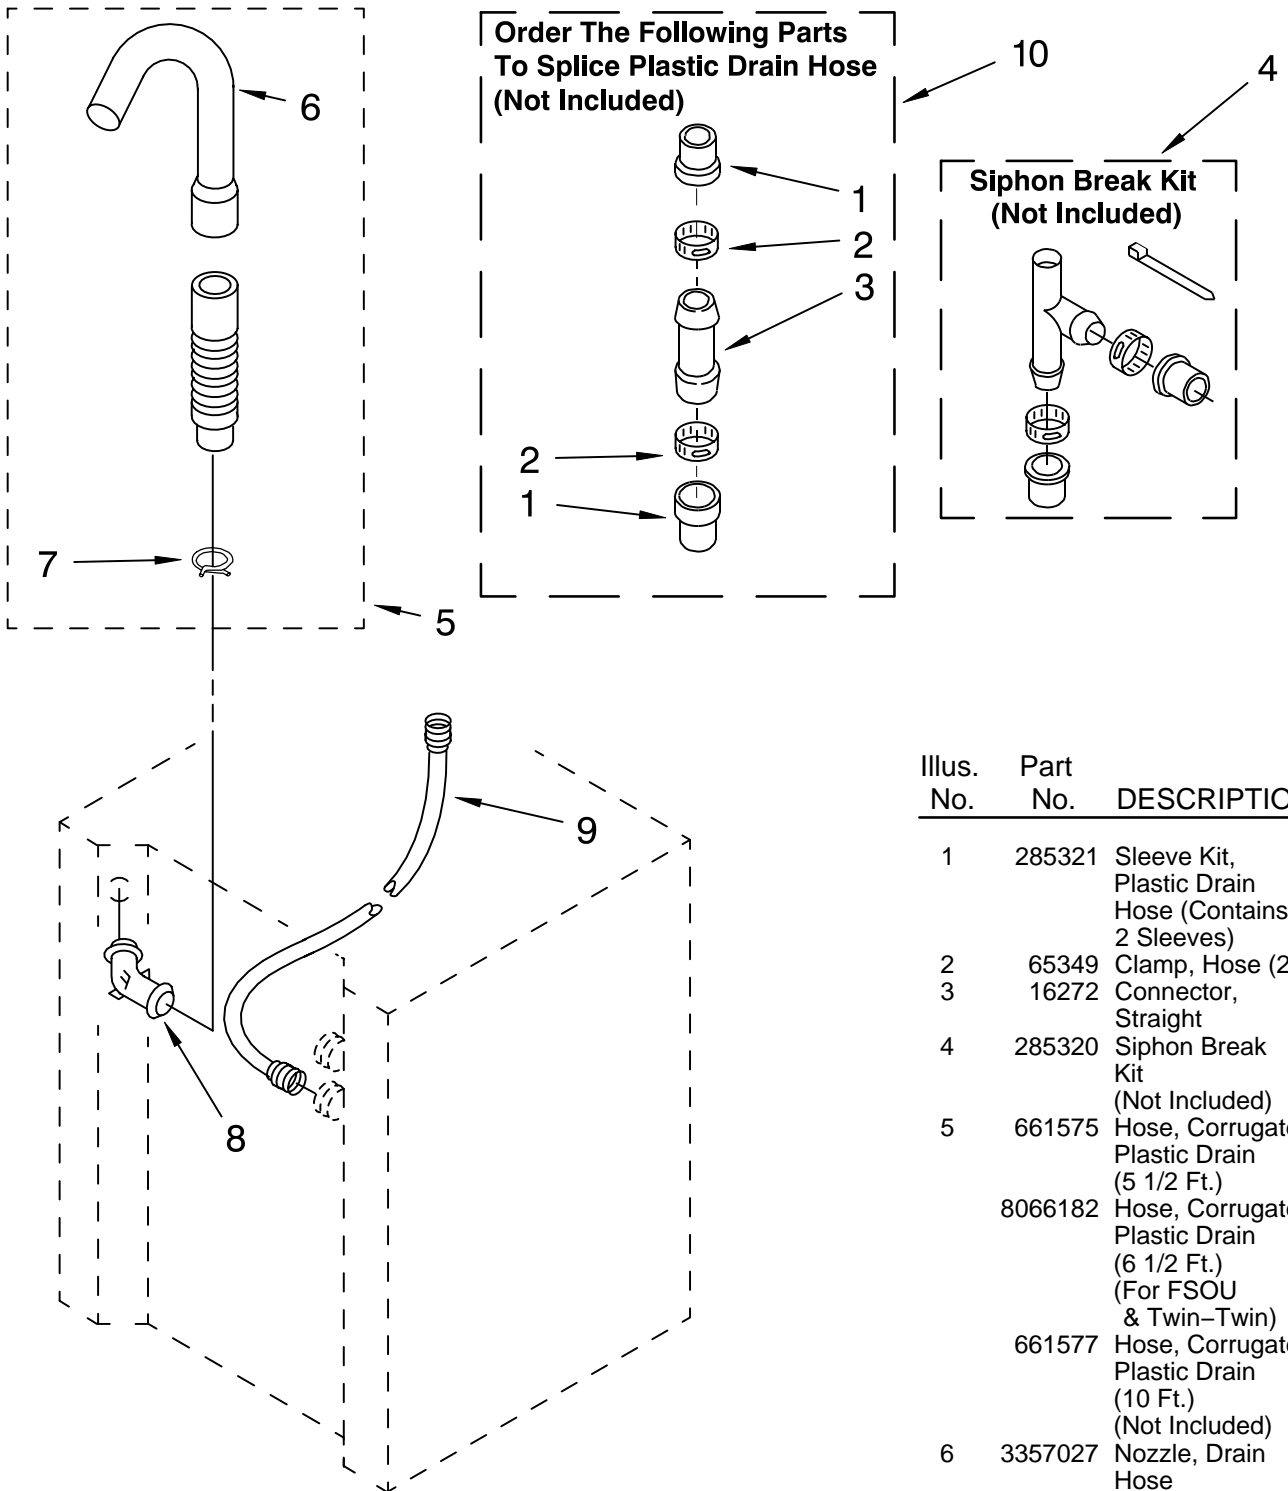

WATER SYSTEM PARTS

For Models: LTG5243DQ6, LTG5243DT6

(Designer White) (Biscuit)

WS-900C

Illus. No.	Part No.	DESCRIPTION
1	285321	Sleeve Kit, Plastic Drain Hose (Contains 2 Sleeves)
2	65349	Clamp, Hose (2)
3	16272	Connector, Straight
4	285320	Siphon Break Kit (Not Included)
5	661575	Hose, Corrugated Plastic Drain (5 1/2 Ft.)
	8066182	Hose, Corrugated Plastic Drain (6 1/2 Ft.) (For FSOU & Twin-Twin)
	661577	Hose, Corrugated Plastic Drain (10 Ft.) (Not Included)
6	3357027	Nozzle, Drain Hose
7	3357331	Clamp, Hose
8	356739	Connector, Hose
9	3354858	Hose, Inlet (2)
10	285442	Connector Kit, Plastic Drain Hose

FOR ORDERING INFORMATION REFER TO PARTS PRICE LIST