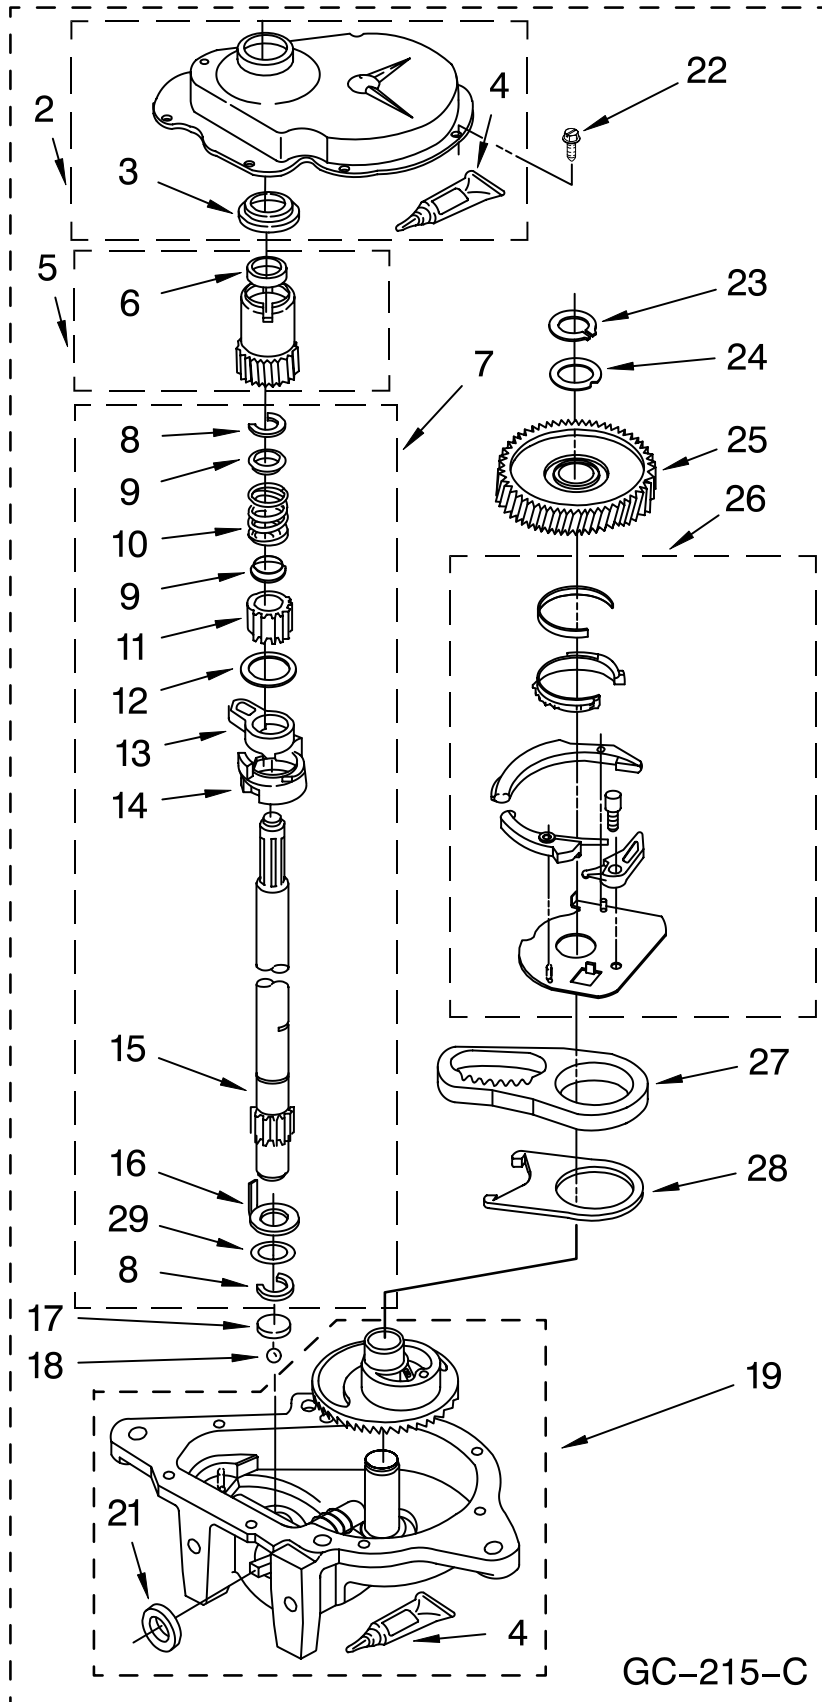

GEARCASE PARTS

For Models: LTG5243DQ6, LTG5243DT6
(Designer White) (Biscuit)

Illus. No.	Part No.	DESCRIPTION
1	3360630	Gearcase (Complete)
2	285202	Cover, Gearcase
3	3349985	Seal, Gearcase Cover
4	285195	Sealer, Gasket (.20 Fl. Oz.) (6 ml)
5	63320	Pinion, Spin (Includes Illus. 25)
6	356427	Seal, Spin Pinion
7	389387	Shaft, Agitator (Complete)
8	90369	Ring, Retaining (2)
9	62677	Retainer, Spring
10	62676	Spring, Agitate
11	63273	Gear, Agitate (Includes 15 and 29)
12	62619	Washer, Agitate Gear
13	62580	Cam Follower (Includes 14)
14	62581	Cam, Agitate (Includes 13)
15	285509	Shaft, Agitator (Includes 11 and 29)
16	62618	Washer, Cam Thrust
17	16018	Bearing, Thrust
18	85529	Ball, Bearing
19	389230	Bottom and Pinion, Gearcase
21	285352	Seal, Thrust Plug
22	3351614	Screw, Gearcase Cover, Mounting (8) (10-24 x 3/8)
23	3362552	Ring, Retaining
24	285735	Washer Kit, Thrust
25	62570	Gear, Spin
26	388253	Neutral Assembly
27	3349296	Rack, Connecting
28	62621	Actuator, Shift
29	388815	Washer, Intermediate

GC-215-C

FOR ORDERING INFORMATION REFER TO PARTS PRICE LIST