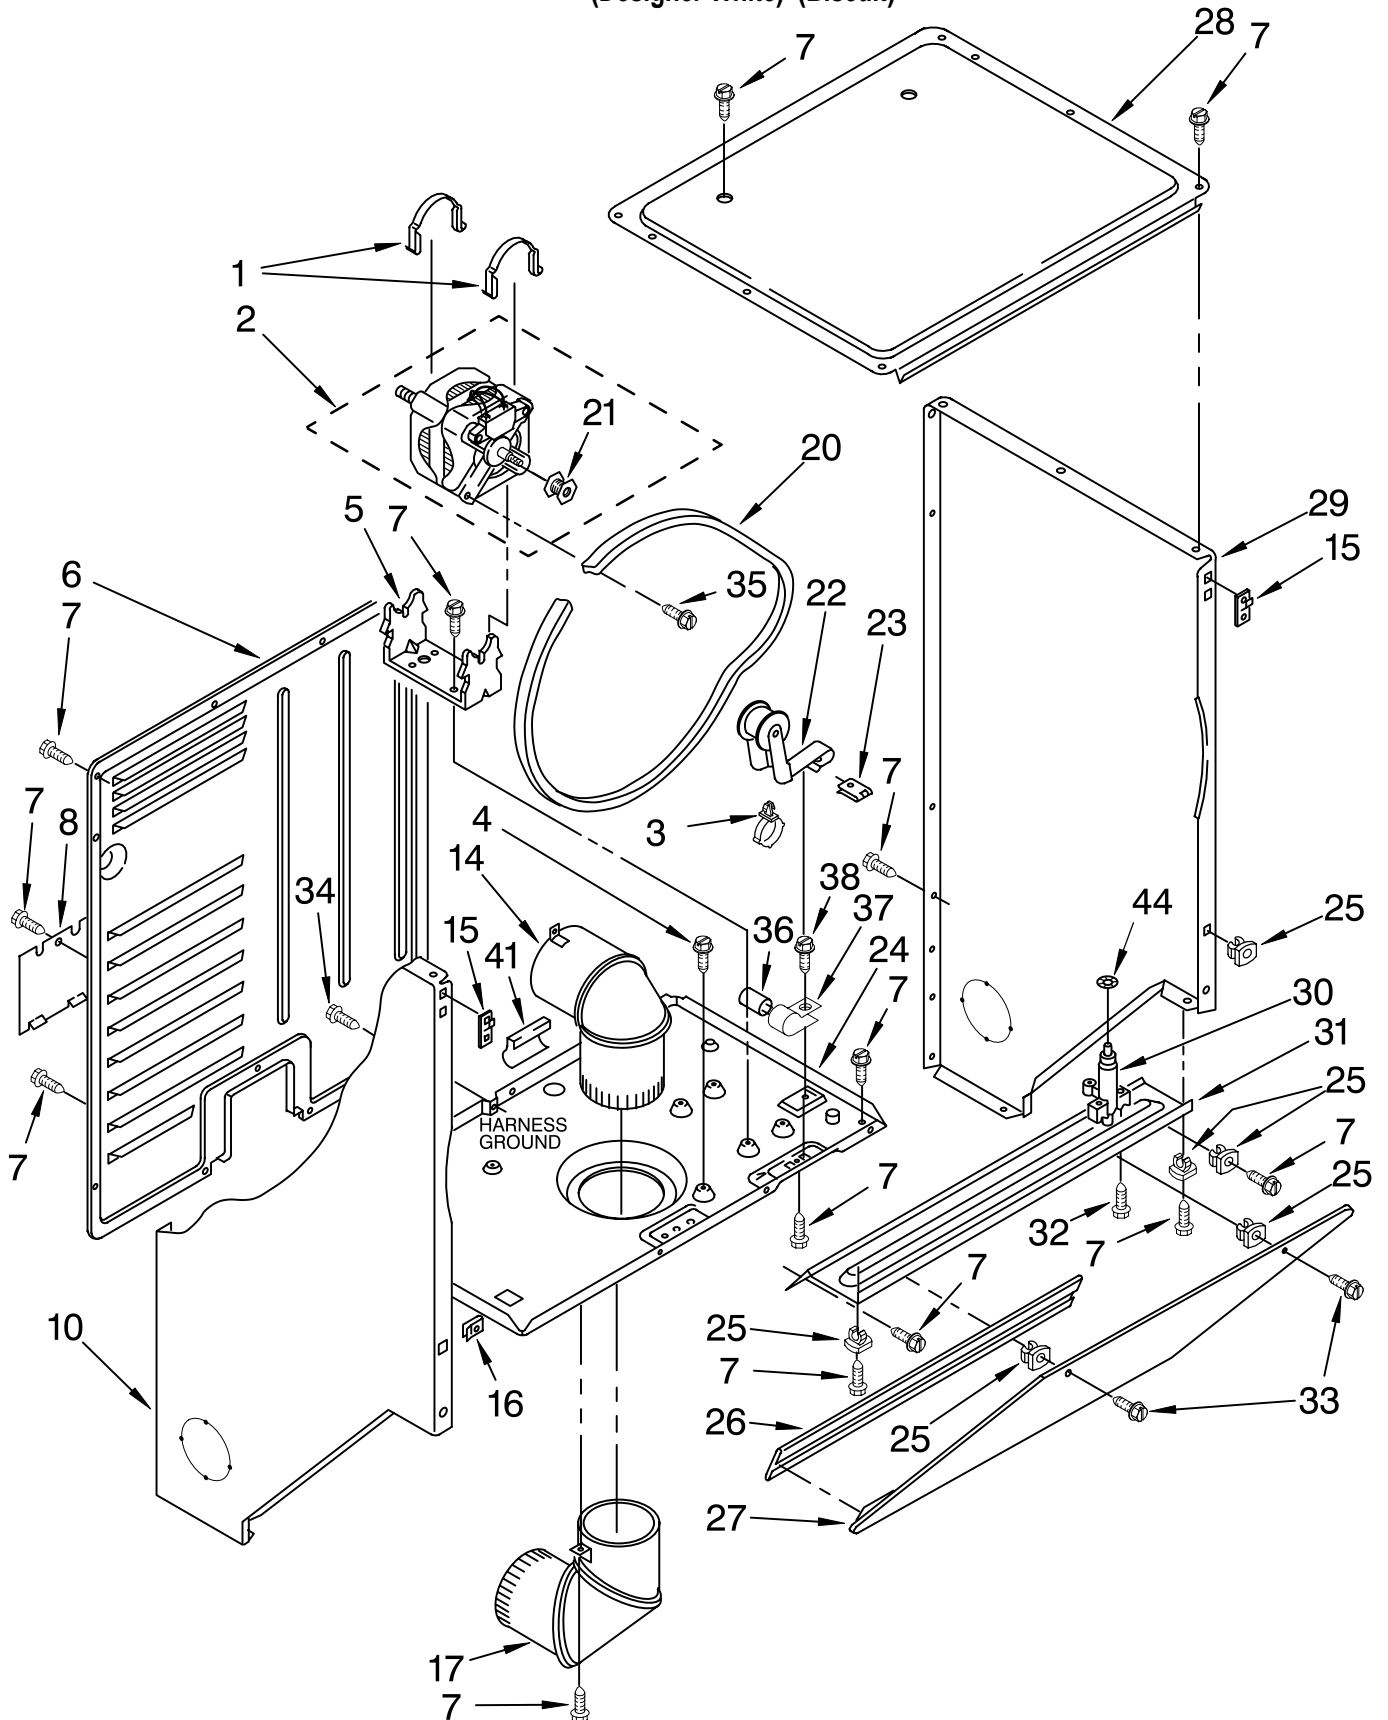

DRYER CABINET AND MOTOR PARTS

For Models: LTG5243DQ6, LTG5243DT6

(Designer White) (Biscuit)

FOR ORDERING INFORMATION REFER TO PARTS PRICE LIST

DRYER CABINET AND MOTOR PARTS

For Models: LTG5243DQ6, LTG5243DT6

(Designer White) (Biscuit)

Illus. No.	Part No.	DESCRIPTION	Illus. No.	Part No.	DESCRIPTION	Illus. No.	Part No.	DESCRIPTION
1	660658	Clamp, Motor Mounting (2)	21	8066051	Pulley, Motor (60 Hz.)	31		Closure, Control Area
2	8538265	Motor, Main Drive (60 Hz.)	22	691366	Idler & Pulley Assembly		692781	White
3	3352501	Clip	23	692771	Nut, Idler Bracket To Base		3978599	Biscuit
4	3351614	Screw, 10-24 x 3/8	24	3399633	Base, Dryer	32	354975	Screw & Washer (3) (Lid Latch Mounting)
5	696541	Bracket, Motor	25	692400	Nut, Push-In	33	693304	Screw & Washer (2) (Transition Panel To Closure)
6	3390405	Panel, Rear	26	692926	Cove, Transition Panel (Black)	34	697776	Screw, Ground (10-32 x 5/8)
7	343641	Screw, 10-16 x 1/2	27		Panel, Transition	35	3390631	Screw, 10-16 x 3/8
8	3394228	Cover, Terminal Block		692933	White	36	8572717	Capacitor, Motor Start (Automatic Washer)
10		Panel, Side (L.H.)		3978591	Biscuit	37	357030	Clamp, Capacitor
	3402293	White	28	692641	Top, Dryer	38	343641	Screw, Capacitor Mounting
	3978589	Biscuit	29		Panel, Side (R.H.)	41	686770	Edge, Protector
14	3399602	Elbow, Upper		3402287	White	44	90296	Clip
15	3394083	Clip, Front Panel (2)		3978590	Biscuit			
16	98234	Clip, Ground	30	693145	Latch, Lid			
17	3399603	Elbow, Lower						
20	8066064	Belt, Drive						

FOR ORDERING INFORMATION REFER TO PARTS PRICE LIST