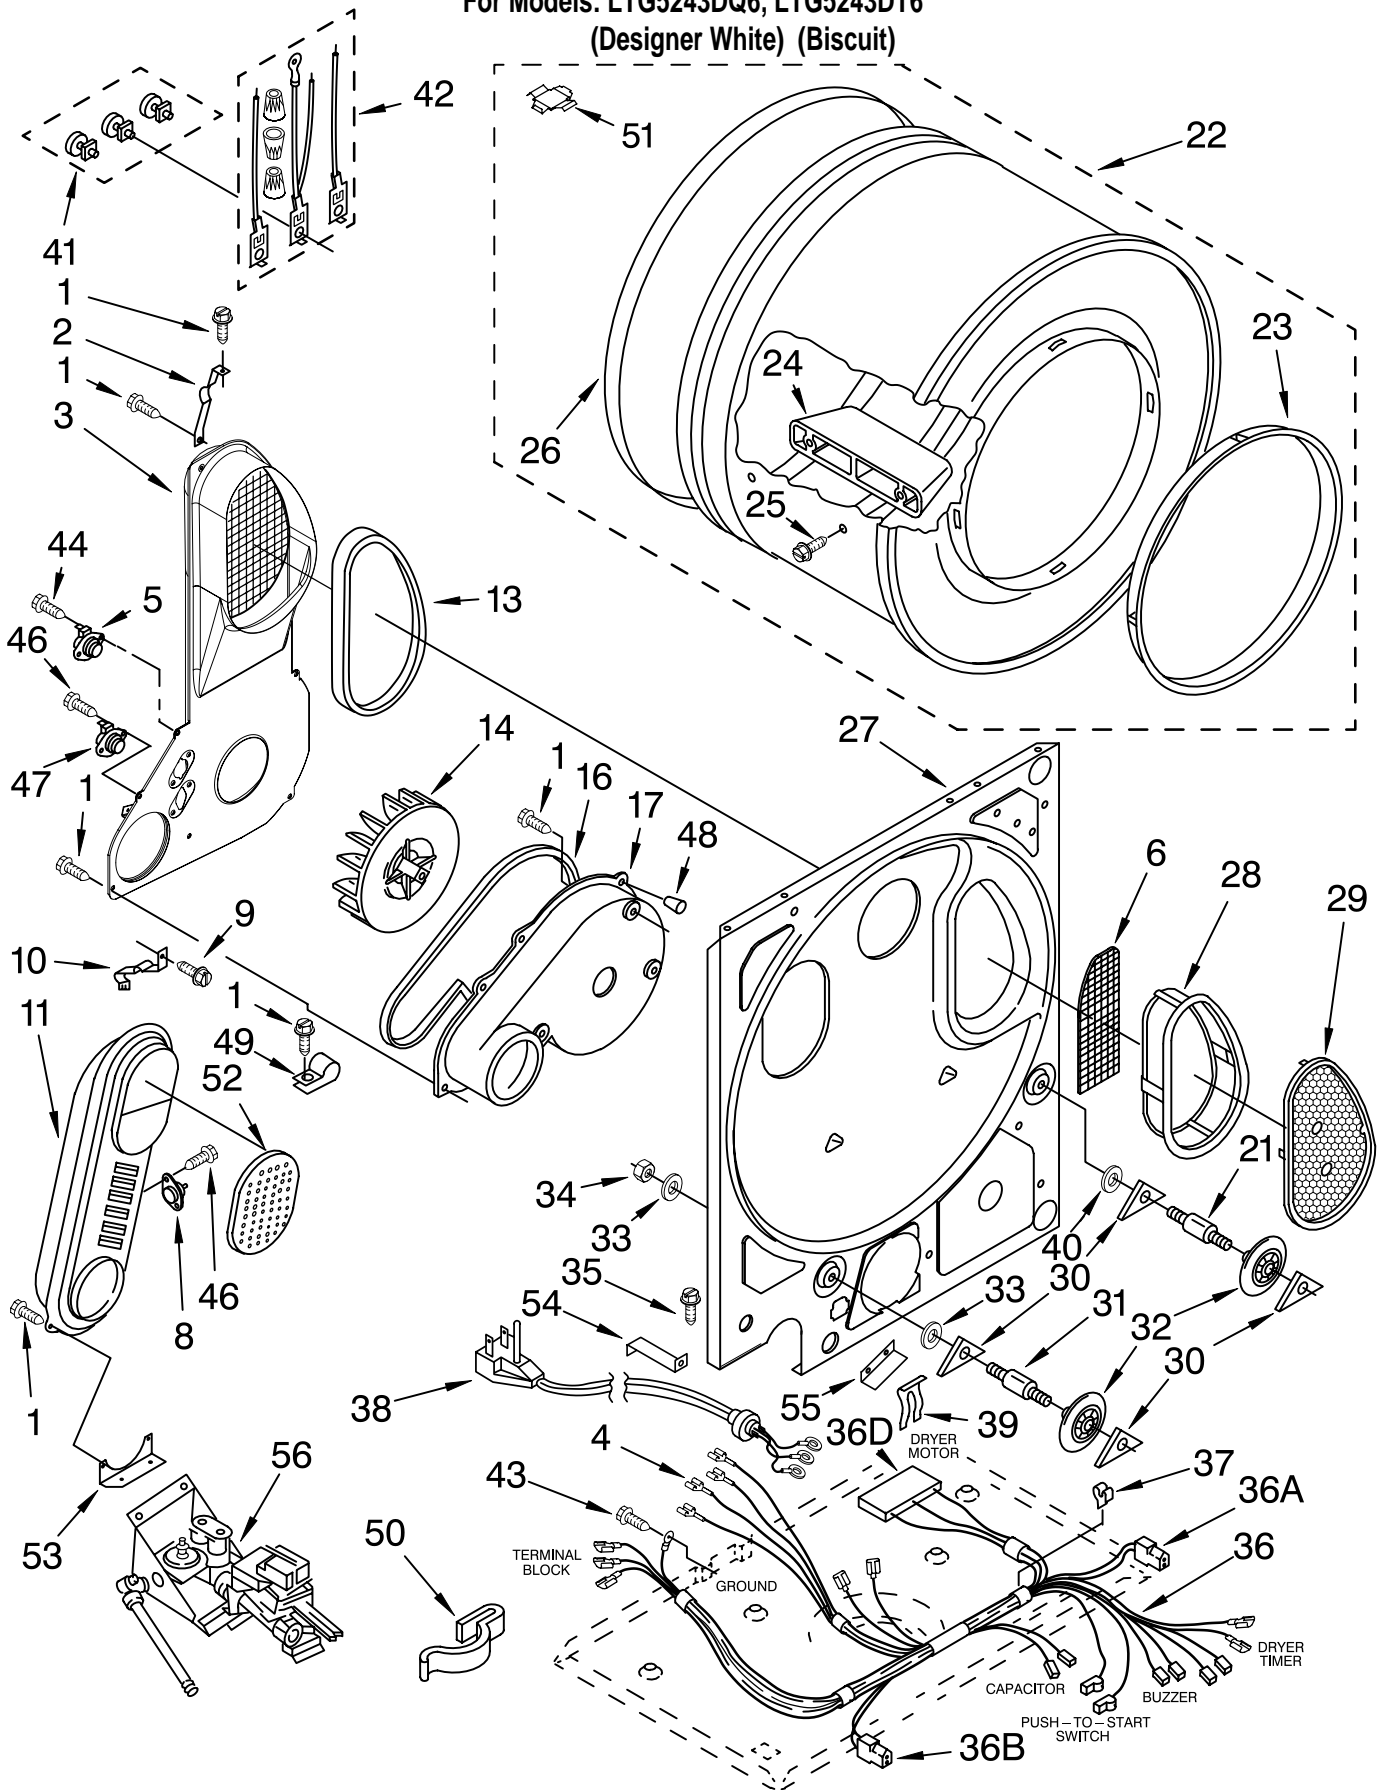

DRYER BULKHEAD PARTS

For Models: LTG5243DQ6, LTG5243DT6

(Designer White) (Biscuit)

FOR ORDERING INFORMATION REFER TO PARTS PRICE LIST

DRYER BULKHEAD PARTS

For Models: LTG5243DQ6, LTG5243DT6

(Designer White) (Biscuit)

Illus. No.	Part No.	DESCRIPTION	Illus. No.	Part No.	DESCRIPTION	Illus. No.	Part No.	DESCRIPTION
1	343641	Screw, 10-16 x 1/2	29	8531967	Cover, Lint Screen Outlet	39	694415	Strain Relief, Power Cord
2	3395396	Clip, Air Duct To Bulkhead	30	690997	Tri-Ring (4)	40	3388703	Washer, Support
3	8566187	Air Duct & Cover	31	3399506	Shaft, Drum Roller (L.H.)	41	279393	Screw Kit (For Terminal Block)
4	94614	Terminal	32	3397590	Roller, Support (2)	42	279318	Terminal, Tinned & Brass (3) (Includes Illus. 41)
5	3398128	Thermostat, Internal Bias	33	348197	Washer, Support (4)	43	697776	Screw, 10-32 x 1/2
6	348378	Screen, Back-up	34	3359452	Nut, 3/8-16 (2)	44	3390647	Screw, 8-18 x 1/2
8	3403140	Thermostat, Heater Box 205°F (96C)	35	3390631	Screw, 10-16 x 3/8	46	90767	Screw, 8-18 X 3/8
9	489463	Screw, 8-18 x 5/8	36	8299829	Harness, Main Dryer Wiring (Includes Illus. 36A, 36B, 36D)	47	8572767	Thermal Limiter 195°F (91C)
10	3398161	Clip, Heater Box To Bulkhead	36A	717252	Receptacle, Terminal (2-Way) (Connects With Door Switch Harness)	48	359702	Cap, Screw
11	697269	Heater Box	36B	697780	Receptacle, (Gas Valve)	49	255563	Clip, Strain Relief
13	339956	Seal, Air Duct To Bulkhead	36D	3395683	Receptacle, Multi-Terminal (Connects With Dryer Motor)	50	3400935	Clip, Harness
14	696426	Wheel, Blower	37	693141	Clip, Wiring Harness (3)	51	8066086	Drum, Hole Plug
16	8066094	Seal, Fan Scroll	38	694018	Cord, Power	52	345335	Cover, Manifold
17	696418	Fan Scroll				53	347455	Support, Heater Box
21	3399507	Shaft, Drum Roller (R.H.)				54	3387208	Support, Corner Gas
22	695943	Drum, Dryer				55	697571	Guard, Sock
23	3394508	Ring, Bearing				56	3402856	Burner (Refer to page 19 For Complete Breakdown)
24	685207	Baffle, Drum (3)						
25	97787	Screw, 11-16 x 3/4						
26	345648	Seal, Drum Rear						
27	697540	Bulkhead						
28	8531964	Lint Screen						

FOR ORDERING INFORMATION REFER TO PARTS PRICE LIST