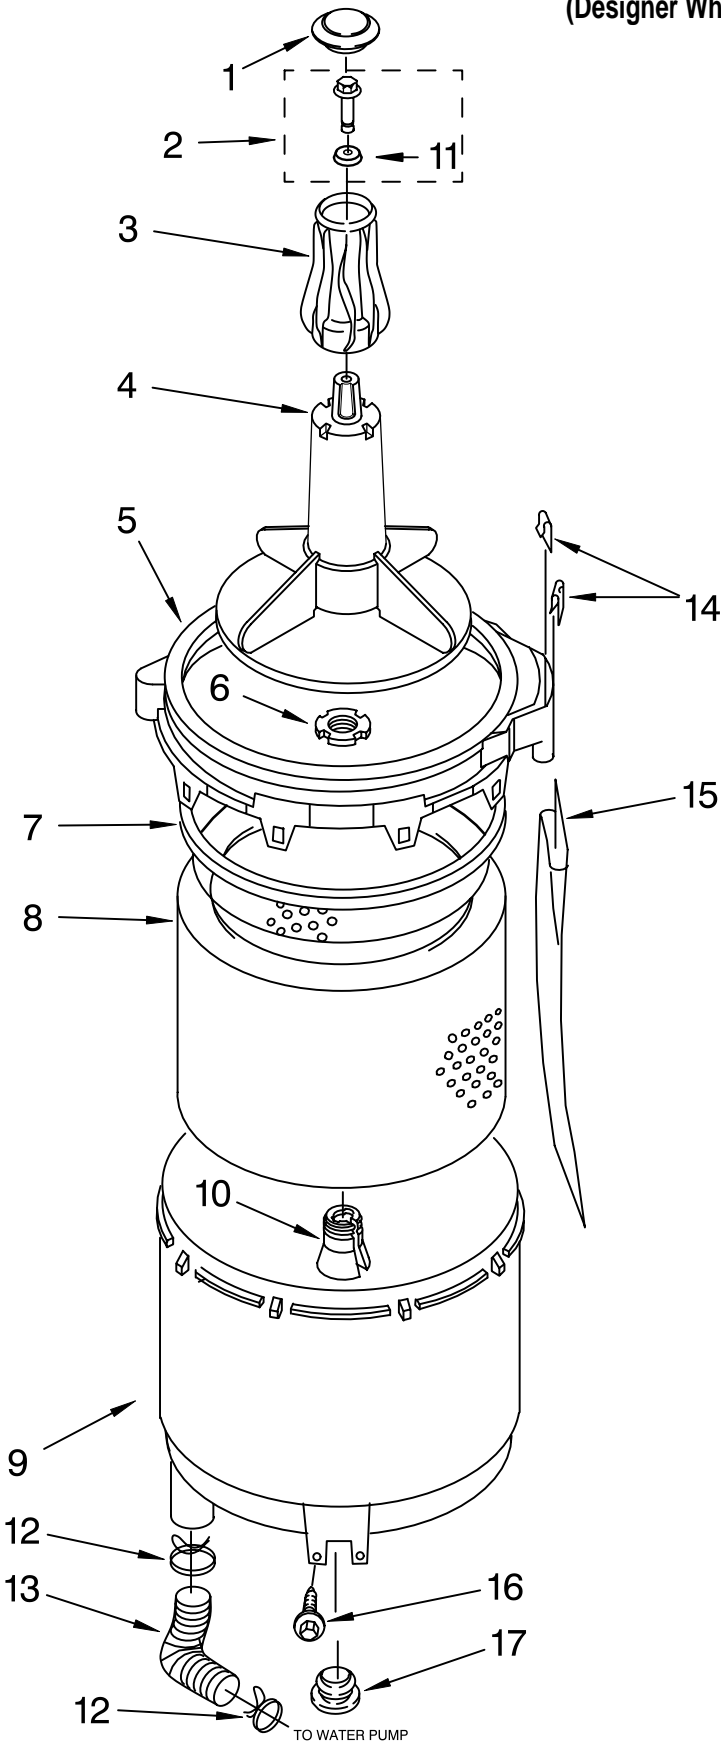

Illus. No.	Part No.	DESCRIPTION
10	3357334	Screw, (Gearcase To Tub Support)
11	62611	Plate, Motor Mount To Gearcase
13	3364003	Coupling, Motor & Isolating
14	661600	Motor, Main Drive
15	3355454	Clip (Anti-Rattle)
16	3946532	Plate, Motor
18	3363394	Pump, Complete
19	8546127	Retainer, Pump
20	62850	Switch, Main Drive Motor
21	62691	Grommet, Motor (4)
22	3349637	Retainer, Motor (2)
24	3387485	Screw, 10-16 x 5/8

FOR ORDERING INFORMATION REFER TO PARTS PRICE LIST

MACHINE BASE PARTS

For Models: LTG5243DQ6, LTG5243DT6

(Designer White) (Biscuit)

Illus. No.	Part No.	DESCRIPTION
1	285203	Centerpost Bearing Kit (Incls. Illus. 10, 11, & 12)
3	64137	Shield, Tub
4	388492	Spring, Counterweight
5	3406201	Suspension Assembly (3)
6	8577373	Base
10	356934	Seal, Centerpost
11	3347047	Bearing, Centerpost (2)
12	357409	Seal, Centerpost
13	63134	Ring, Sound Deadening
14	343641	Screw, 10-16 x 1/2
15	63636	Bracket, Counterweight Spring
17	63637	Shield, Tub
18	3351021	Nut, 1/2 - 13 (1)
19	63740	Tub Support and Drum
22	90767	Screw, 8-18 x 3/8
23	386011	Screw & Washer (Base To Cabinet)
24	696044	Block, Restraint

FOR ORDERING INFORMATION REFER TO PARTS PRICE LIST

TUB AND BASKET PARTS

For Models: LTG5243DQ6, LTG5243DT6

(Designer White) (Biscuit)

Illus. No.	Part No.	DESCRIPTION
------------	----------	-------------

1	3355758	Cap, Agitator
2	358237	Screw & Washer (5/16-24 x 1)
3	63840	Filter, Agitator
4	3349098	Agitator
5	64175	Tub Ring & Gasket (Includes Illus. 7, 14 & 15)
6	21366	Nut, Spanner
7	3359587	Gasket, Tub Ring
8	3351985	Basket
9	8066082	Tub
10	389140	Block, Basket Drive
11	3949550	Washer
12	3363366	Clamp, Hose
13	8066201	Hose, Tub To Pump
14	352155	Clip, Retaining
15	356398	Tube, Drain Off
16	357640	Screw & Washer (Tub Mounting)
17	383727	Gasket, Centerpost