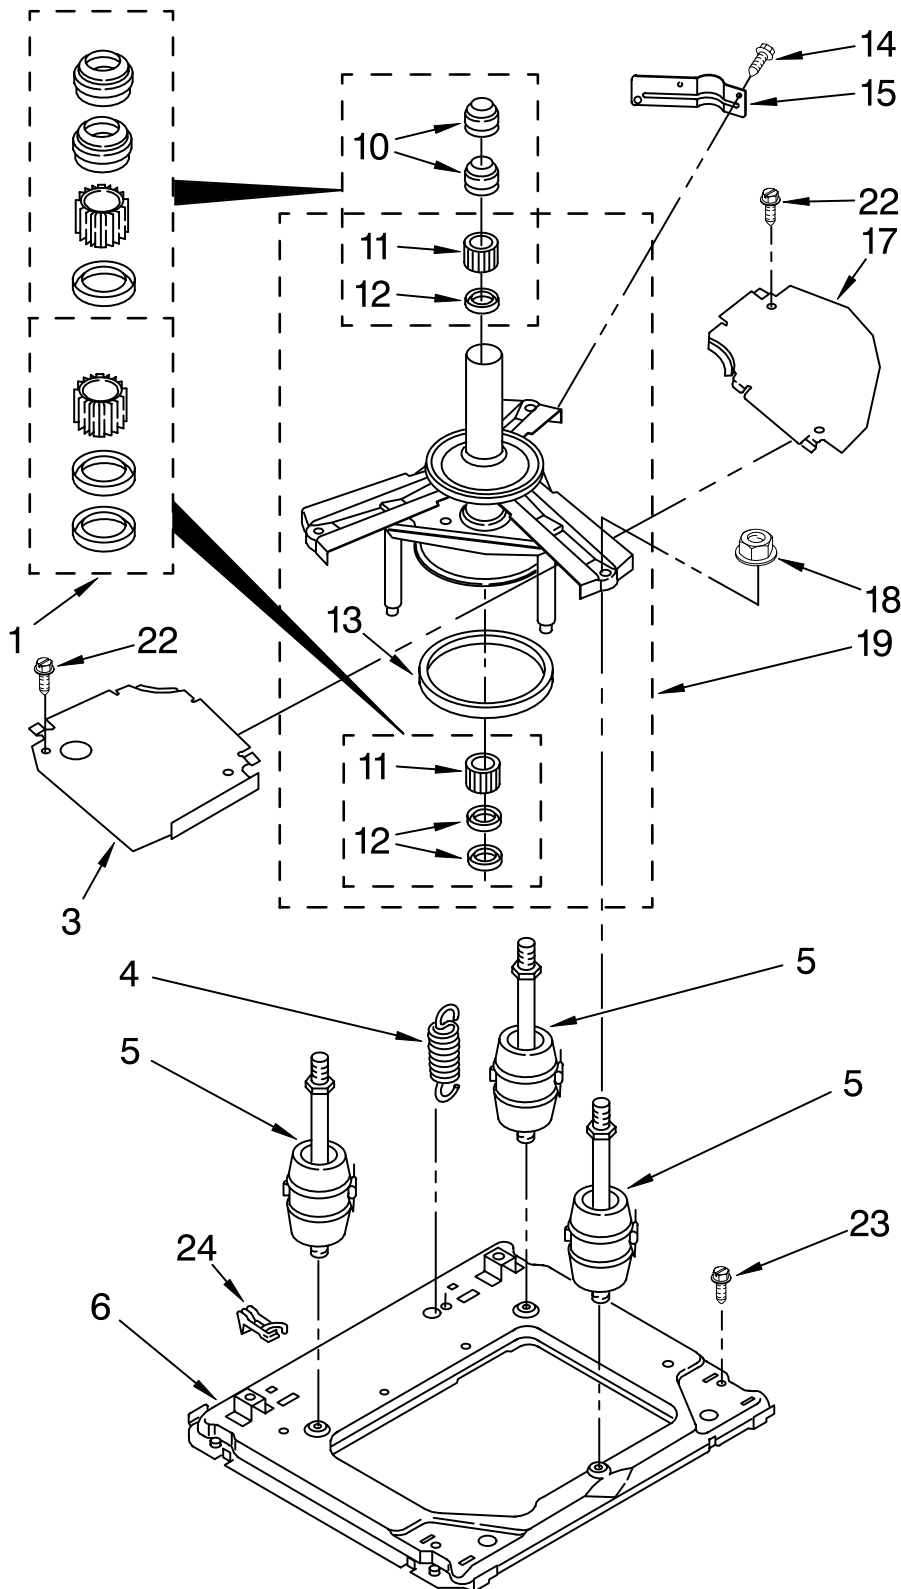

Illus. No.	Part No.	DESCRIPTION
10	3357334	Screw, (Gearcase To Tub Support)
11	62611	Plate, Motor Mount To Gearcase
13	3364003	Coupling, Motor & Isolating
14	661600	Motor, Main Drive
15	3355454	Clip (Anti-Rattle)
16	3946532	Plate, Motor
18	3363394	Pump, Complete
19	8546127	Retainer, Pump
20	62850	Switch, Main Drive Motor
21	62691	Grommet, Motor (4)
22	3349637	Retainer, Motor (2)
24	3387485	Screw, 10-16 x 5/8

FOR ORDERING INFORMATION REFER TO PARTS PRICE LIST

MACHINE BASE PARTS

For Models: LTG5243DQ6, LTG5243DT6

(Designer White) (Biscuit)

Illus. No.	Part No.	DESCRIPTION
1	285203	Centerpost Bearing Kit (Incls. Illus. 10, 11, & 12)
3	64137	Shield, Tub
4	388492	Spring, Counterweight
5	3406201	Suspension Assembly (3)
6	8577373	Base
10	356934	Seal, Centerpost
11	3347047	Bearing, Centerpost (2)
12	357409	Seal, Centerpost
13	63134	Ring, Sound Deadening
14	343641	Screw, 10-16 x 1/2
15	63636	Bracket, Counterweight Spring
17	63637	Shield, Tub
18	3351021	Nut, 1/2 - 13 (1)
19	63740	Tub Support and Drum
22	90767	Screw, 8-18 x 3/8
23	386011	Screw & Washer (Base To Cabinet)
24	696044	Block, Restraint