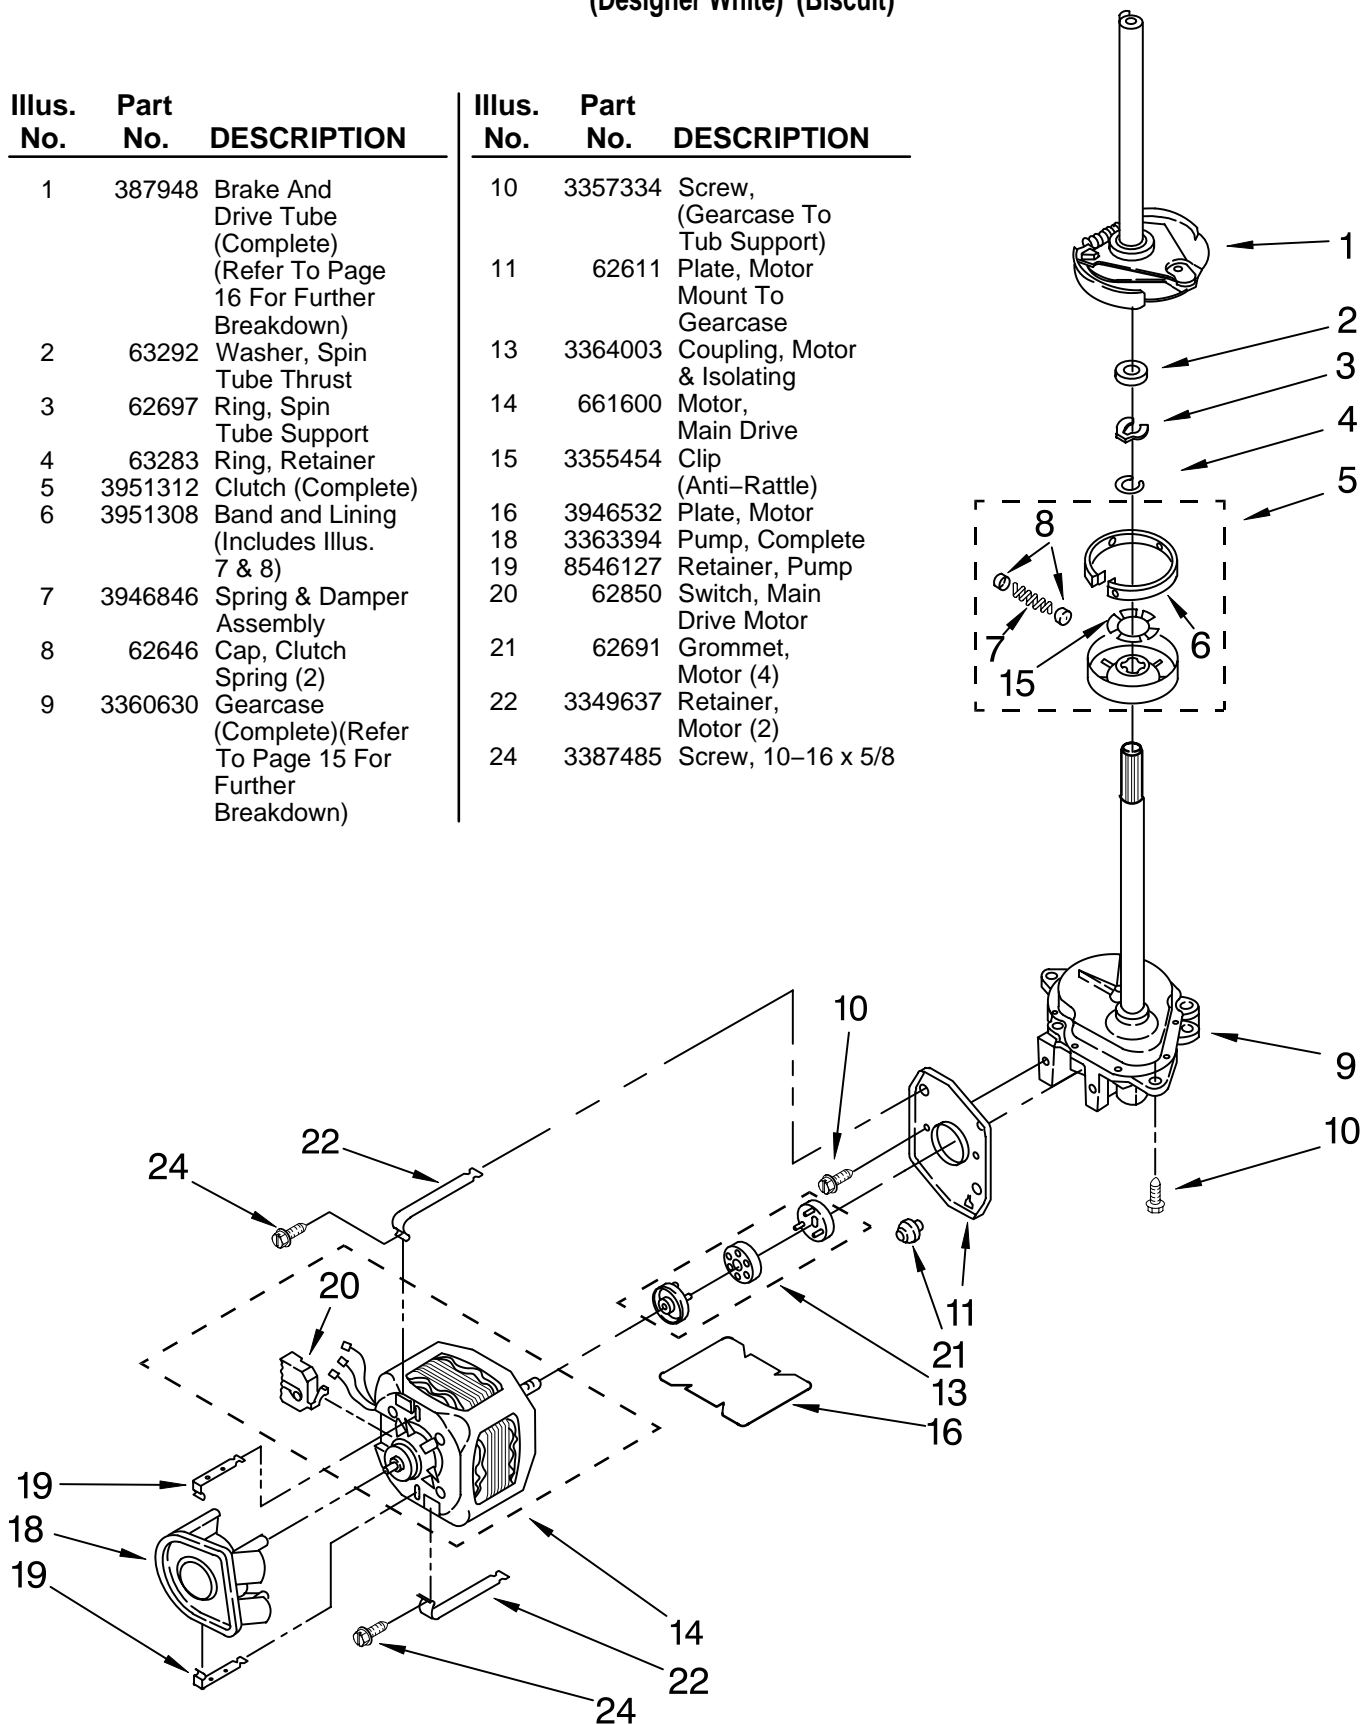

FOR ORDERING INFORMATION REFER TO PARTS PRICE LIST

BRAKE, CLUTCH, GEARCASE, MOTOR AND PUMP PARTS

For Models: LTG5243DQ6, LTG5243DT6

(Designer White) (Biscuit)

Illus. No.	Part No.	DESCRIPTION
1	387948	Brake And Drive Tube (Complete) (Refer To Page 16 For Further Breakdown)
2	63292	Washer, Spin Tube Thrust
3	62697	Ring, Spin Tube Support
4	63283	Ring, Retainer
5	3951312	Clutch (Complete)
6	3951308	Band and Lining (Includes Illus. 7 & 8)
7	3946846	Spring & Damper Assembly
8	62646	Cap, Clutch Spring (2)
9	3360630	Gearcase (Complete)(Refer To Page 15 For Further Breakdown)

Illus. No.	Part No.	DESCRIPTION
10	3357334	Screw, (Gearcase To Tub Support)
11	62611	Plate, Motor Mount To Gearcase
13	3364003	Coupling, Motor & Isolating
14	661600	Motor, Main Drive
15	3355454	Clip (Anti-Rattle)
16	3946532	Plate, Motor
18	3363394	Pump, Complete
19	8546127	Retainer, Pump
20	62850	Switch, Main Drive Motor
21	62691	Grommet, Motor (4)
22	3349637	Retainer, Motor (2)
24	3387485	Screw, 10-16 x 5/8