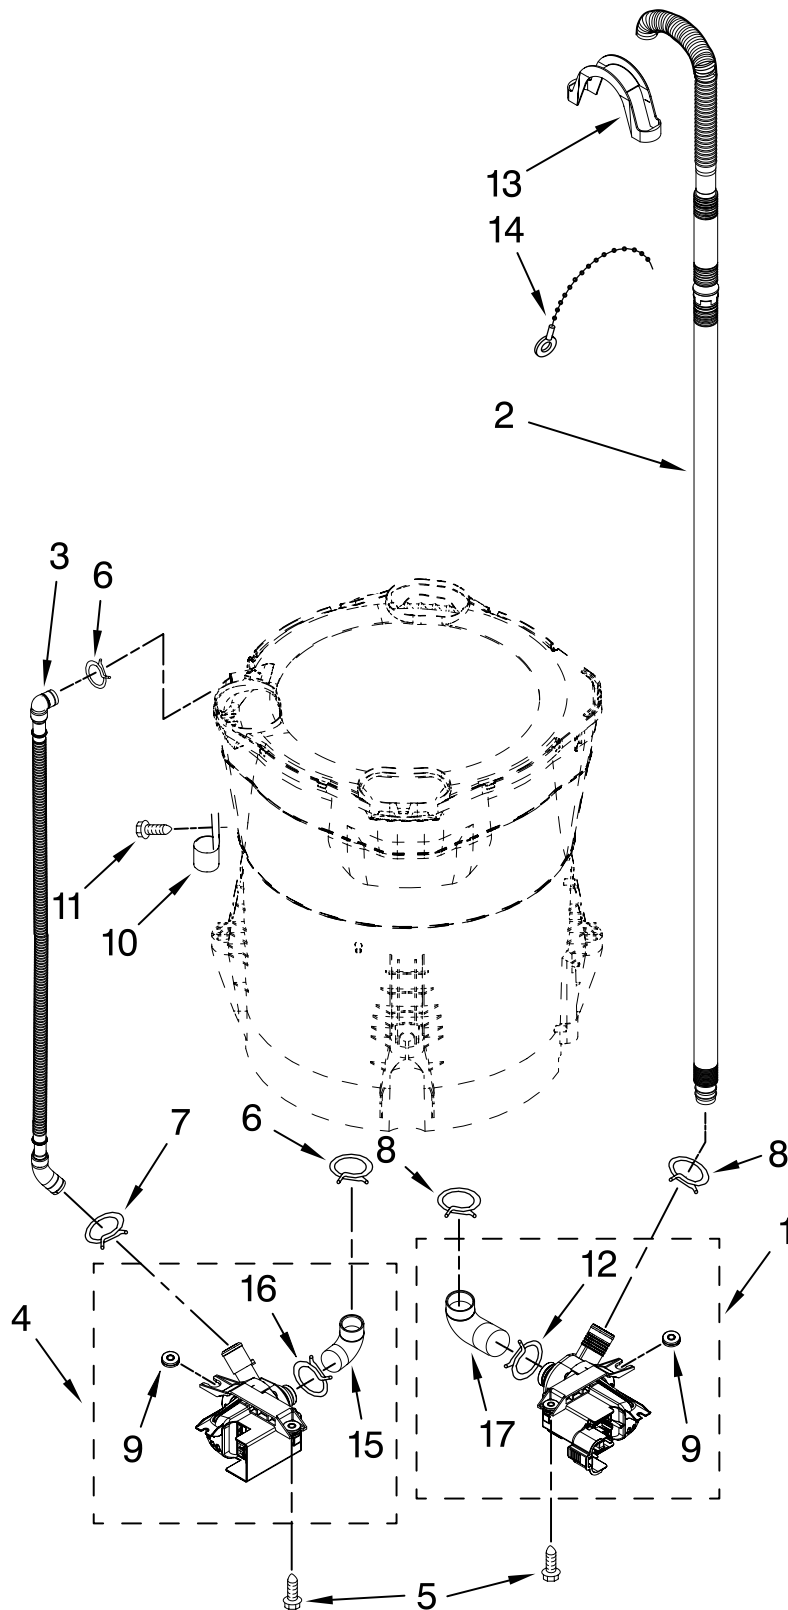

FOR ORDERING INFORMATION REFER TO PARTS PRICE LIST

CONTROL PANEL PARTS

For Model: WTW6400SW3
(White)

FOR ORDERING INFORMATION REFER TO PARTS PRICE LIST

CONTROL PANEL PARTS

For Model: WTW6400SW3
(White)

Illus. No.	Part No.	DESCRIPTION
1	W10155109	Control Unit Assembly, Machine & Motor
2	W10130502	Gasket, Valve Tray
3	8565304	Tray Assembly, Console (Includes Items 2 & 4)
4	8565259	Gasket, Console/Tray
5	W10128457	Valve, Log Assembly
6	8574957	Knob, Control
7	8564291	User Interface
8	W10004990	Screw, 6-20 x 1.2
9	W10070050	Console
10	8564265	Cover, Rear-User Interface
11	W10003770	Screw, 6-19 x 1/2 (3)
12	W10022060	Nut, Push-In (3)
13	W10128687	Harness, Upper (Includes Item 21)
14	8565324	Screw, 10-16 x 1.75
15	8281136	Screw, 8-18 x 3/4
16	3407203	Cord Assembly, Power
17	98460	Nut, Push-In (2)
18	3976300	Washer, Water Inlet Hose (1-1/16 x 5/8)(4)
19		Hose, Water Inlet
	8571377	Blue Coupler
	8571378	Red Coupler
20	3351614	Screw, Power Cord Ground
21	3407187	Harness, Thermistor

FOR ORDERING INFORMATION REFER TO PARTS PRICE LIST

PUMP PARTS

For Model: WTW6400SW3
(White)

Illus. No.	Part No.	DESCRIPTION
1	W10049390	Pump Assembly, Drain
2	W10128765	Hose, Drain
3	8543774	Hose, Recirc
4	W10049400	Pump Assembly, Recirc
5	W10004910	Screw, 12-16 x 1.125
6	370449	Clamp, Hose
7	8269146	Clamp, Hose
8	8317496	Clamp, Hose
9	8182771	Grommet, Pump Mounting (4)
10	8534021	Clamp, Recirc Hose Retainer
11	8533943	Screw, 10-16 x 3/4
12	8182768	Clamp, Drain Pump Hose
13	8576642	Retainer, Drain Hose
14	3347868	Cable Tie
15	8182769	Hose, Recirc Pump
16	8182770	Clamp, Recirc Pump Hose
17	8182767	Hose, Drain Pump