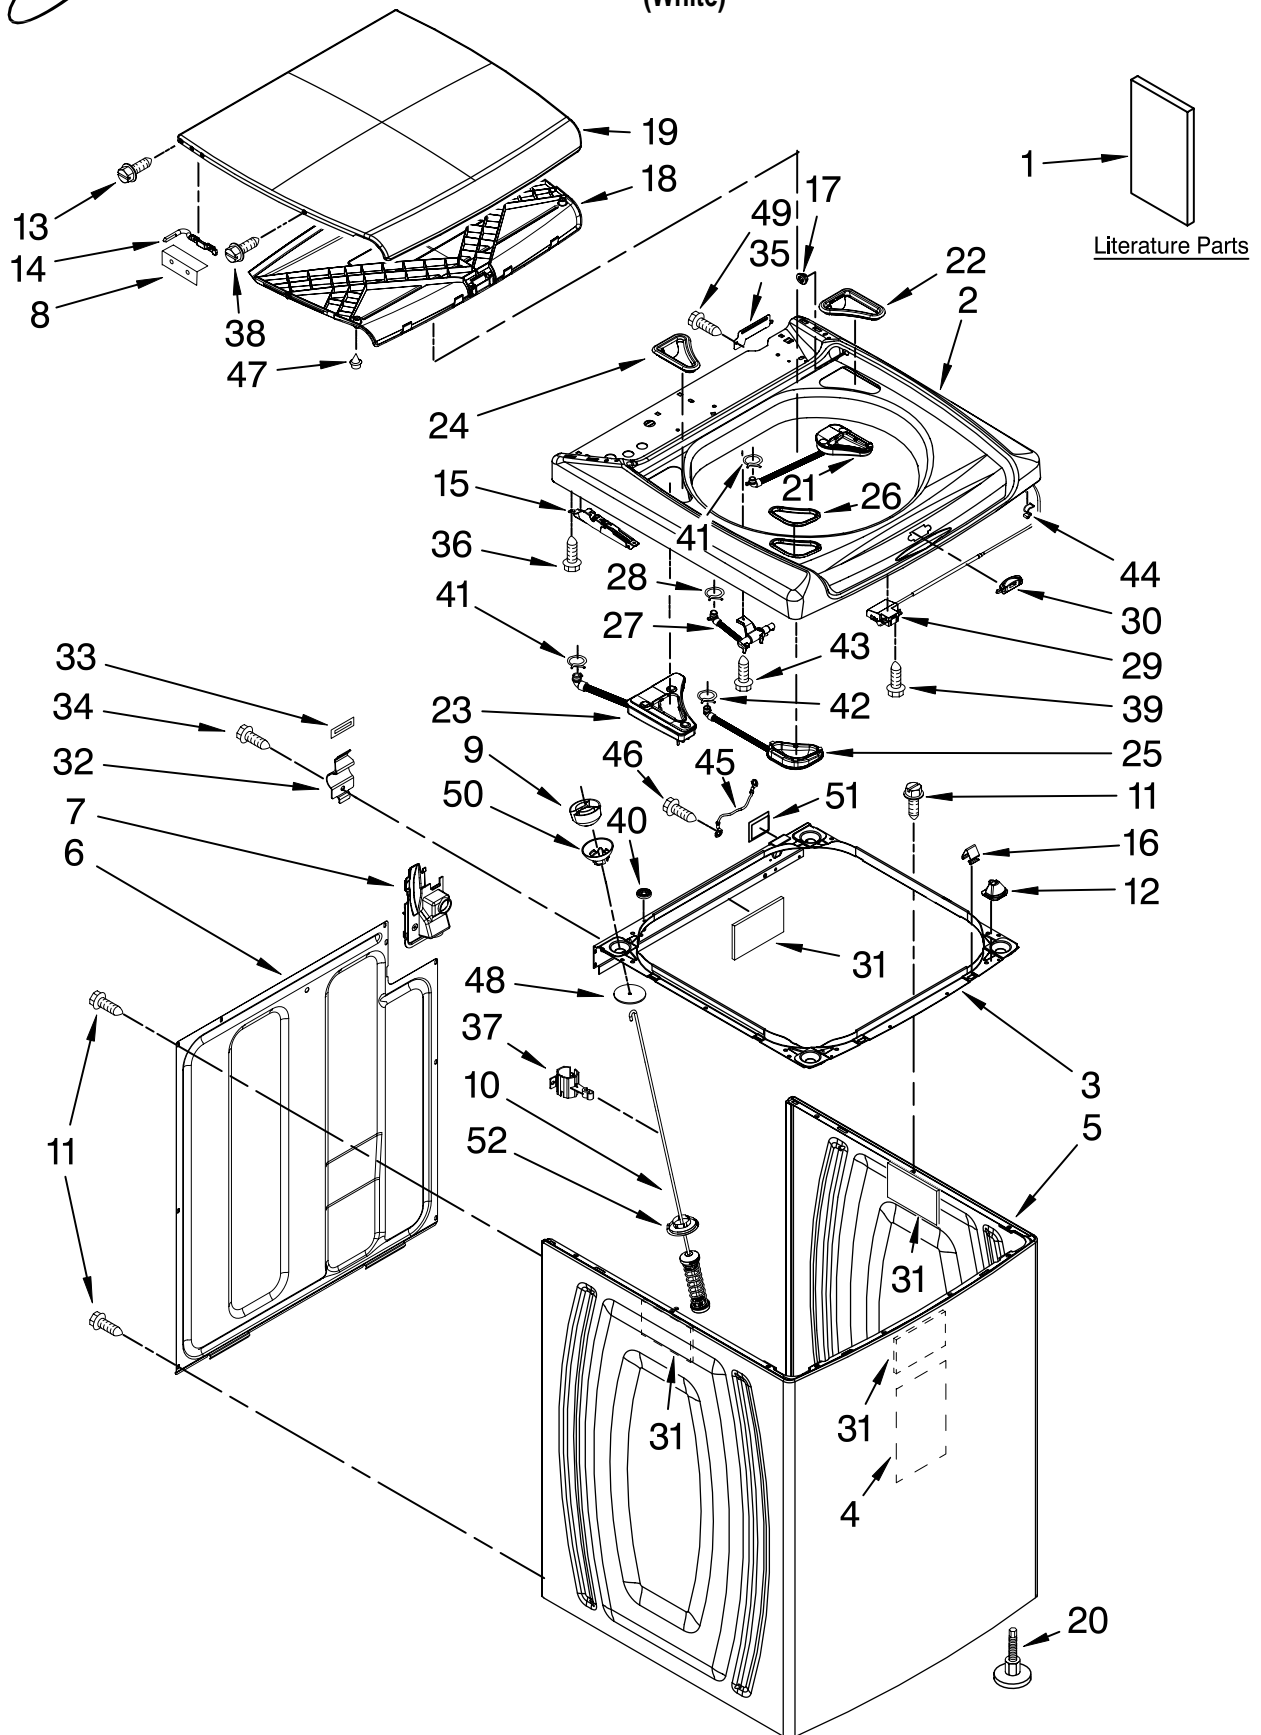

TOP AND CABINET PARTS

AUTOMATIC WASHER

For Model: WTW6400SW3
(White)

Literature Parts

FOR ORDERING INFORMATION REFER TO PARTS PRICE LIST

TOP AND CABINET PARTS

For Model: WTW6400SW3
(White)

Illus. No.	Part No.	DESCRIPTION	Illus. No.	Part No.	DESCRIPTION	Illus. No.	Part No.	DESCRIPTION
1		Literature Parts	14	8576780	Hinge Arm, Lid (2)	30	8572019	Bezel, Lid Lock
	W10113000	Use & Care Guide	15		Hinge, Spring Assembly	31	8564458	Absorber, Impact
	W10026571	Tech Sheet		8563962	(Left)	32	8564456	Hinge, Top (2)
	W10106480	Quick Start Guide		8563963	(Right)	33	18849	Pad, Top Hinge (2)
	8577781	Wiring Diagram	16	8563785	Lock, Top-Front (2)	34	343641	Screw, 10-16 x 1/2 (2)
	W10165664	Energy Guide				35	8563941	Cover, Harness
2	8565314	Top	17	W10052730	Bearing, Lid Hinge (2)	36	693995	Screw, 8-18 x 3/8
3	W10162416	Frame Assembly, Cabinet Top (Includes Items 31 & 51)	18	8577353	Lid-Inner (Includes Item 47)	37	8543784	Bracket, Drain Hose
4	8576784	Sound Absorber, Cabinet	19	8572891	Lid	38	W10076920	Screw (2)
5	8566156	Cabinet	20	8578826	Foot Assembly, Leveling (4)	39	8281136	Screw, 10-16 x 3/4
6	8566090	Panel, Rear	21	W10059150	Dispenser, Fabric Softener	40	8576476	Spacer, Rear (Cabinet/Top)
7	W10160572	Retainer, Drain Hose Storage	22	8566210	Bezel, Fabric Softener Dispenser	41	370451	Clamp, Hose
8	21097	Pad, Lid Hinge (2)	23	W10161865	Dispenser, Stain Remover	42	371503	Clamp, Hose
9	W10111536	Ball, Suspension (Set Of 4 - Includes Item 50)	24	8566211	Bezel, Stain Remover Dispenser	43	3400061	Screw, 10-16 x 9/16
10	8566146	Damper Assembly, Tub Suspension (Set Of 4-Includes Items 9, 48, 50 & 52)	25	8564976	Dispenser, Detergent	44	90016	Clip, Harness (5)
11	1157158	Screw, 8-18 x 3/8	26	8564979	Bezel, Detergent Dispenser	45	8281736	Wire, Ground Jumper
12	W10042120	Locator, Top (2)	27	W10106990	Nozzle Assembly, Fresh Water	46	3400076	Screw, 10-32 x 5/8
13	W10119828	Screw, Lid Hinge Mounting (4)	28	371503	Clamp, Hose	47	W10076780	Bumper, Lid (2)
			29	W10059230	Lock Assembly, Lid	48	8577896	Washer, Suspension Umbrella (4)
						49	3390647	Screw, 8-18 x 1/2
						50	W10167599	Bushing, Suspension (Set Of 4-Includes Item 9)
						51	8578386	Shield, Wire Harness
						52	8564017	Cup, Suspension (4)

FOR ORDERING INFORMATION REFER TO PARTS PRICE LIST