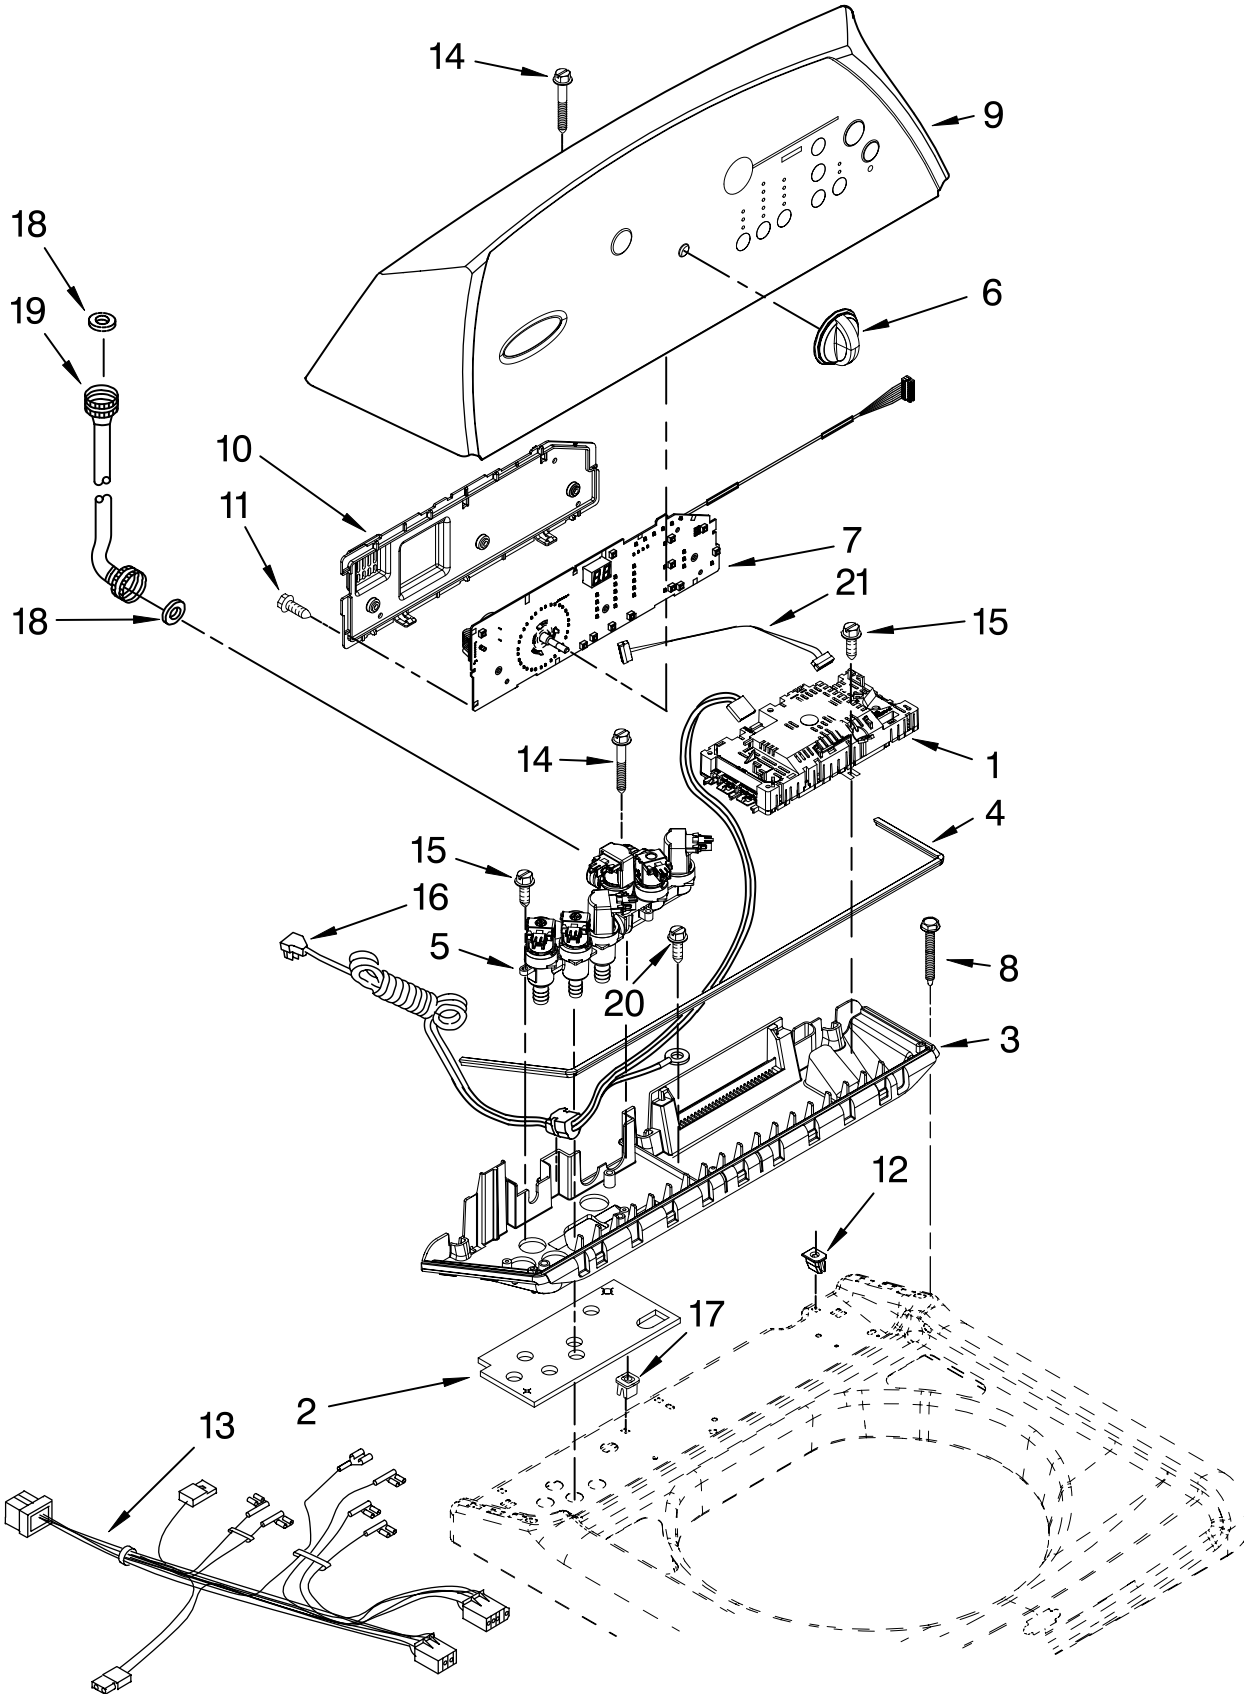

FOR ORDERING INFORMATION REFER TO PARTS PRICE LIST

CONTROL PANEL PARTS

For Model: WTW6400SW3
(White)

FOR ORDERING INFORMATION REFER TO PARTS PRICE LIST

CONTROL PANEL PARTS

For Model: WTW6400SW3
(White)

Illus. No.	Part No.	DESCRIPTION
1	W10155109	Control Unit Assembly, Machine & Motor
2	W10130502	Gasket, Valve Tray
3	8565304	Tray Assembly, Console (Includes Items 2 & 4)
4	8565259	Gasket, Console/Tray
5	W10128457	Valve, Log Assembly
6	8574957	Knob, Control
7	8564291	User Interface
8	W10004990	Screw, 6-20 x 1.2
9	W10070050	Console
10	8564265	Cover, Rear-User Interface
11	W10003770	Screw, 6-19 x 1/2 (3)
12	W10022060	Nut, Push-In (3)
13	W10128687	Harness, Upper (Includes Item 21)
14	8565324	Screw, 10-16 x 1.75
15	8281136	Screw, 8-18 x 3/4
16	3407203	Cord Assembly, Power
17	98460	Nut, Push-In (2)
18	3976300	Washer, Water Inlet Hose (1-1/16 x 5/8)(4)
19		Hose, Water Inlet
	8571377	Blue Coupler
	8571378	Red Coupler
20	3351614	Screw, Power Cord Ground
21	3407187	Harness, Thermistor