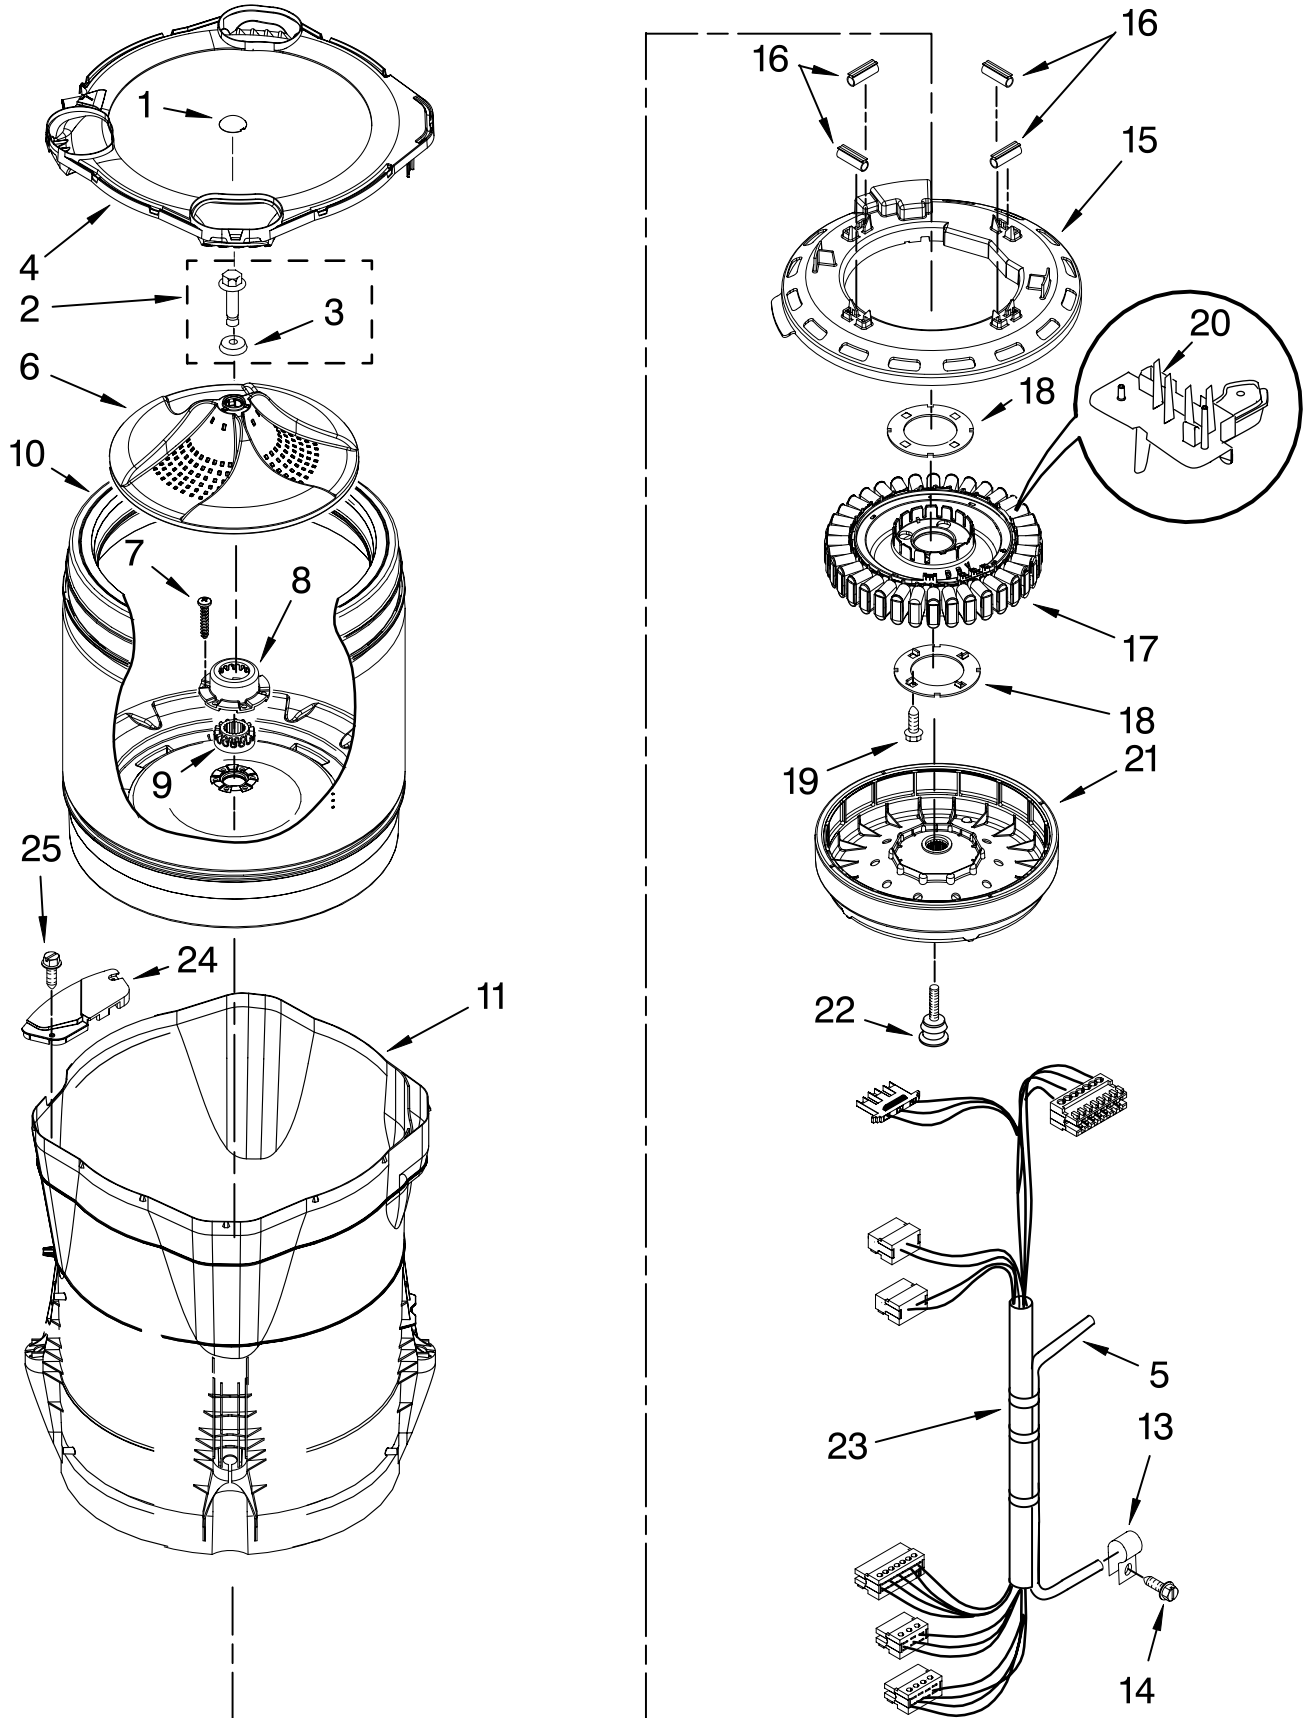

MOTOR, BASKET AND TUB PARTS

For Model: WTW6400SW3
(White)

FOR ORDERING INFORMATION REFER TO PARTS PRICE LIST

MOTOR, BASKET AND TUB PARTS

For Model: WTW6400SW3
(White)

<u>Illus.</u> <u>No.</u>	<u>Part</u> <u>No.</u>	<u>DESCRIPTION</u>
1	W10106600	Cap, Impeller
2	W10076270	Screw & Washer Assembly
3	W10076260	Washer
4	W10130807	Tub Ring
5	8572540	Hose Pressure Switch
6	W10141017	Impeller (Washplate)
7	8533953	Screw, 8-16 x 1.000 (6)
8	W10118114	Hub, Basket-Driven (Includes Item 9)
9	8545953	Hub, Basket-Driver (Includes Item 8)
10	W10118182	Basket Assembly (Includes Items 7, 8, & 9)
11	8572660	Tub & Drive Shaft Assembly
13	W10005430	Clamp, Pressure Hose Retainer
14	8533957	Screw, 10-16 x 1/2
15	W10137698	Shield, Drive Motor (Includes Item 16)
16	8565172	Tube, Buffer (Set Of 4)
17	8565170	Stator, Motor (Includes Item 18)
18	8557836	Plate, Stator (Set Of 2)
19	8534042	Screw, 1/4-20 x .968 (4)
20	W10137685	RPS Assembly
21	8565177	Rotor, Main Drive Motor (Includes Item 22)
22		Bolt, Rotor Assembly Non-Serviceable (Supplied W/Rotor)
23	W10137697	Harness, Lower (Includes Item 5)
24	8566197	Filter, Dual Pump Hood
25	8533928	Screw, 8-18 x 3/4 (2)

FOR ORDERING INFORMATION REFER TO PARTS PRICE LIST