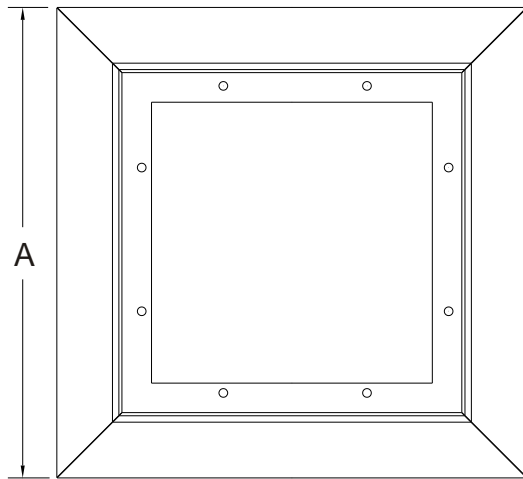

whirlwind

www.whirlwindusa.com

Whirlwind's Patent-Pending Recessed Wall Frames

These two-piece wall frame assemblies recess exposed connectors, providing greater protection for them and enhancing any installation. Whirlwind patent-pending Wall Frames are currently available to fit 8"x8" and 12"x12" standard NEMA type 1 electrical backboxes. There are two standard recess depths (1" and 2.5") and frames are available for both flush mount and surface mount applications.

The surface mount version (WFS_ _ _) mounting flanges are the same dimensions as the corresponding backbox.

The flush mount version (WFF_ _ _) mounting flanges extend one-half inch beyond the edge of the backbox on all four sides to provide a visually appealing trim ring effect to the finished wall.

Other sizes of recessed Wall Frames are also available upon request.

WFS8x8x1B	8" x 8" x 1"	fits 8" x 8" x 4" surface-mounted electrical box
WFS8x8x2.5B	8" x 8" x 2.5"	fits 8" x 8" x 6" surface-mounted electrical box
WFF8x8x1B	9" x 9" x 1"	fits 8" x 8" x 4" recessed electrical box
WFF8x8x2.5B	9" x 9" x 2.5"	fits 8" x 8" x 6" recessed electrical box
WFS12x12x1B	12" x 12" x 1"	fits 12" x 12" x 4" surface-mounted electrical box
WFS12x12x2.5B	12" x 12" x 2.5"	fits 12" x 12" x 6" surface-mounted electrical box
WFF12x12x1B	13" x 13" x 1"	fits 12" x 12" x 4" recessed electrical box
WFF12x12x2.5B	13" x 13" x 2.5"	fits 12" x 12" x 6" recessed electrical box

Connector Insert Plates

WFI12x12B
fits 12x12 WFF and WFS

WFI8x8B
fits 8x8 WFF and WFS

Wall Frame Dimensions

	A	B	C
WFS8x8x1	8"	6.75"	1"
WFS8x8x2.5	8"	6.75"	2.5"
WFF8x8x1	9"	6.75"	1"
WFF8x8x2.5	9"	6.75"	2.5"
WFS12x12x1	12"	10.75"	1"
WFS12x12x2.5	12"	10.75"	2.5"
WFF12x12x1	13"	10.75"	1"
WFF12x12x2.5	13"	10.75"	2.5"