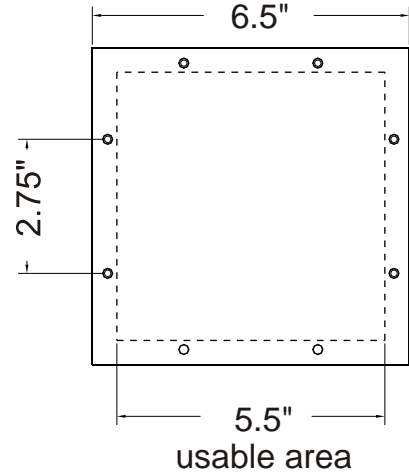

The surface mount version (WFS_ _ _) mounting flanges are the same dimensions as the corresponding backbox.

The flush mount version (WFF_ _ _) mounting flanges extend one-half inch beyond the edge of the backbox on all four sides to provide a visually appealing trim ring effect to the finished wall.

Other sizes of recessed Wall Frames are also available upon request.

WFS8x8x1B	8" x 8" x 1"	fits 8" x 8" x 4" surface-mounted electrical box
WFS8x8x2.5B	8" x 8" x 2.5"	fits 8" x 8" x 6" surface-mounted electrical box
WFF8x8x1B	9" x 9" x 1"	fits 8" x 8" x 4" recessed electrical box
WFF8x8x2.5B	9" x 9" x 2.5"	fits 8" x 8" x 6" recessed electrical box
WFS12x12x1B	12" x 12" x 1"	fits 12" x 12" x 4" surface-mounted electrical box
WFS12x12x2.5B	12" x 12" x 2.5"	fits 12" x 12" x 6" surface-mounted electrical box
WFF12x12x1B	13" x 13" x 1"	fits 12" x 12" x 4" recessed electrical box
WFF12x12x2.5B	13" x 13" x 2.5"	fits 12" x 12" x 6" recessed electrical box

Connector Insert Plates

WFI12x12B
fits 12x12 WFF and WFS

WFI8x8B
fits 8x8 WFF and WFS

Wall Frame Dimensions

	A	B	C
WFS8x8x1	8"	6.75"	1"
WFS8x8x2.5	8"	6.75"	2.5"
WFF8x8x1	9"	6.75"	1"
WFF8x8x2.5	9"	6.75"	2.5"
WFS12x12x1	12"	10.75"	1"
WFS12x12x2.5	12"	10.75"	2.5"
WFF12x12x1	13"	10.75"	1"
WFF12x12x2.5	13"	10.75"	2.5"