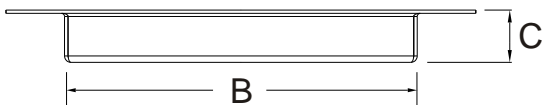

Other sizes of recessed Wall Frames are also available upon request.

WFS8x8x1B	8" x 8" x 1"	fits 8" x 8" x 4" surface-mounted electrical box
WFS8x8x2.5B	8" x 8" x 2.5"	fits 8" x 8" x 6" surface-mounted electrical box
WFF8x8x1B	9" x 9" x 1"	fits 8" x 8" x 4" recessed electrical box
WFF8x8x2.5B	9" x 9" x 2.5"	fits 8" x 8" x 6" recessed electrical box
WFS12x12x1B	12" x 12" x 1"	fits 12" x 12" x 4" surface-mounted electrical box
WFS12x12x2.5B	12" x 12" x 2.5"	fits 12" x 12" x 6" surface-mounted electrical box
WFF12x12x1B	13" x 13" x 1"	fits 12" x 12" x 4" recessed electrical box
WFF12x12x2.5B	13" x 13" x 2.5"	fits 12" x 12" x 6" recessed electrical box

Connector Insert Plates

WFI12x12B
fits 12x12 WFF and WFS

WFI8x8B
fits 8x8 WFF and WFS

Wall Frame Dimensions

	A	B	C
WFS8x8x1	8"	6.75"	1"
WFS8x8x2.5	8"	6.75"	2.5"
WFF8x8x1	9"	6.75"	1"
WFF8x8x2.5	9"	6.75"	2.5"
WFS12x12x1	12"	10.75"	1"
WFS12x12x2.5	12"	10.75"	2.5"
WFF12x12x1	13"	10.75"	1"
WFF12x12x2.5	13"	10.75"	2.5"