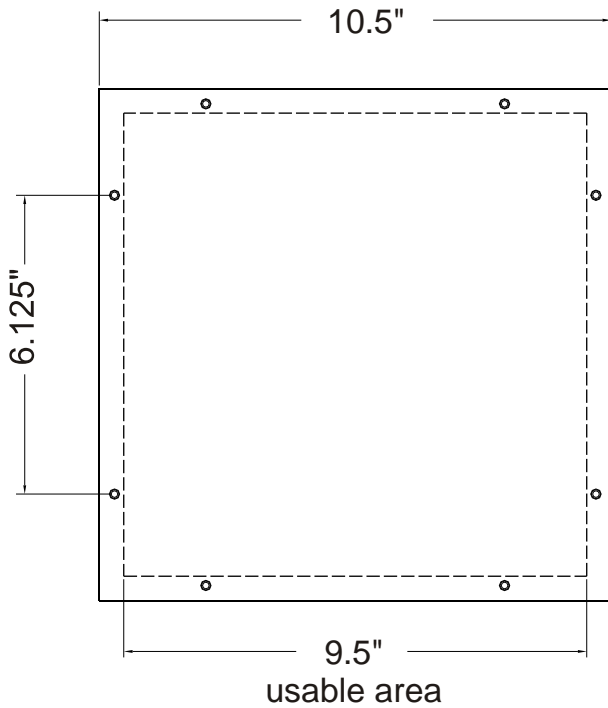

The surface mount version (WFS_ _ _) mounting flanges are the same dimensions as the corresponding backbox.

The flush mount version (WFF_ _ _) mounting flanges extend one-half inch beyond the edge of the backbox on all four sides to provide a visually appealing trim ring effect to the finished wall.

Other sizes of recessed Wall Frames are also available upon request.

WFS8x8x1B	8" x 8" x 1"	fits 8" x 8" x 4" surface-mounted electrical box
WFS8x8x2.5B	8" x 8" x 2.5"	fits 8" x 8" x 6" surface-mounted electrical box
WFF8x8x1B	9" x 9" x 1"	fits 8" x 8" x 4" recessed electrical box
WFF8x8x2.5B	9" x 9" x 2.5"	fits 8" x 8" x 6" recessed electrical box
WFS12x12x1B	12" x 12" x 1"	fits 12" x 12" x 4" surface-mounted electrical box
WFS12x12x2.5B	12" x 12" x 2.5"	fits 12" x 12" x 6" surface-mounted electrical box
WFF12x12x1B	13" x 13" x 1"	fits 12" x 12" x 4" recessed electrical box
WFF12x12x2.5B	13" x 13" x 2.5"	fits 12" x 12" x 6" recessed electrical box

Connector Insert Plates

WFI12x12B
fits 12x12 WFF and WFS

WFI8x8B
fits 8x8 WFF and WFS

Wall Frame Dimensions

	A	B	C
WFS8x8x1	8"	6.75"	1"
WFS8x8x2.5	8"	6.75"	2.5"
WFF8x8x1	9"	6.75"	1"
WFF8x8x2.5	9"	6.75"	2.5"
WFS12x12x1	12"	10.75"	1"
WFS12x12x2.5	12"	10.75"	2.5"
WFF12x12x1	13"	10.75"	1"
WFF12x12x2.5	13"	10.75"	2.5"