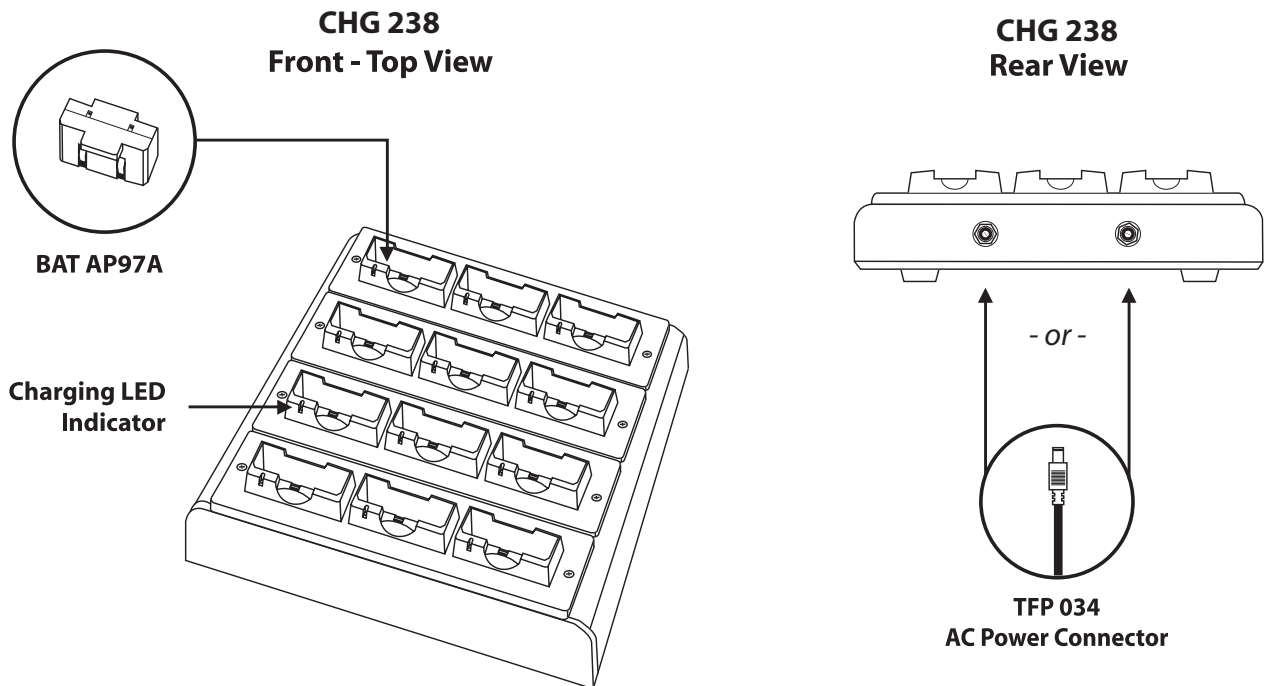

Multiple Battery Charger • Model CHG 238

Description:

The CHG 238 multiple battery charger will charge and store up to (12) AP97A NiMH rechargeable batteries as used in Williams Sound's WIR RX237, WIR RX238, WIR RX239, and WIR RX16 receivers.

CHG 238 Charger:

Size:	6" x 5 3/4" x 1 3/4" (150 mm x 145 mm x 45 mm)
Weight:	535g (1.18 lbs) with power supply
Color:	Black
Power Input:	115 AC input
Power Supply:	AC adaptor, 12 VDC - 200 mA
Charging Rate:	Overnight Charge: 14 mA Trickle/Maintain: 8 mA
Charging Time:	14 hours nominal
Unit Capacity:	12 Units
Indicators:	Individual Charging Indicators: Red LEDs

Multiple Battery Charger Features

NOTE: SPECIFICATIONS SUBJECT TO CHANGE WITHOUT NOTICE!