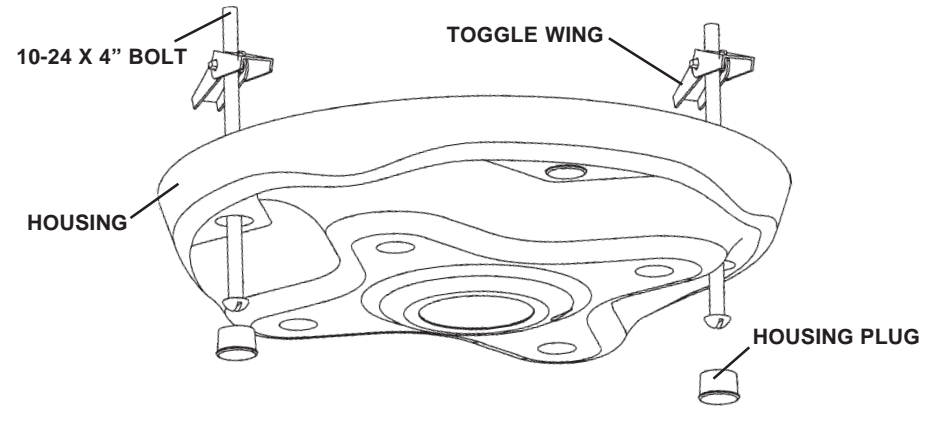

INSTRUCTIONS
WINEGARD® TELEMETRY PRODUCTS
MODEL TLS-600

- STEP 1. Select location for mounting.
- STEP 2. Drill (3) 5/8" holes in mounting location for toggle bolts and coaxial cable.
- STEP 3. Install toggle bolts in antenna housing.
- STEP 4. Connect coaxial cable.
- STEP 5. Push toggle bolts through holes in mounting location and tighten.
- STEP 6. Push housing plugs into holes in housing, covering toggle bolts.

NOTE: TLS-600 is equipped with a 2-color LED.
Green: Indicates voltage present on line in correct polarity.
Red: Indicates voltage on line with reversed polarity.
Insure proper polarity (green LED) at all times!