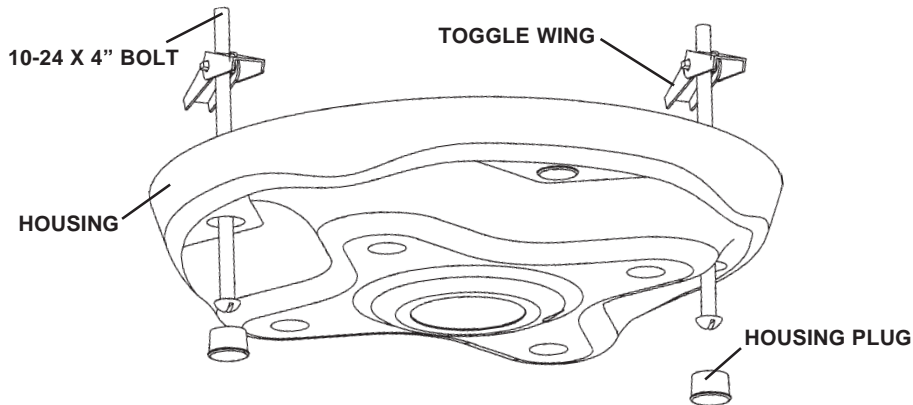

INSTRUCTIONS
WINEGARD® TELEMETRY PRODUCTS
MODEL TLS-600

- STEP 1. Select location for mounting.
- STEP 2. Drill (3) 5/8" holes in mounting location for toggle bolts and coaxial cable.
- STEP 3. Install toggle bolts in antenna housing.
- STEP 4. Connect coaxial cable.
- STEP 5. Push toggle bolts through holes in mounting location and tighten.
- STEP 6. Push housing plugs into holes in housing, covering toggle bolts.

NOTE: TLS-600 is equipped with a 2-color LED.
Green: Indicates voltage present on line in correct polarity.
Red: Indicates voltage on line with reversed polarity.
Insure proper polarity (green LED) at all times!