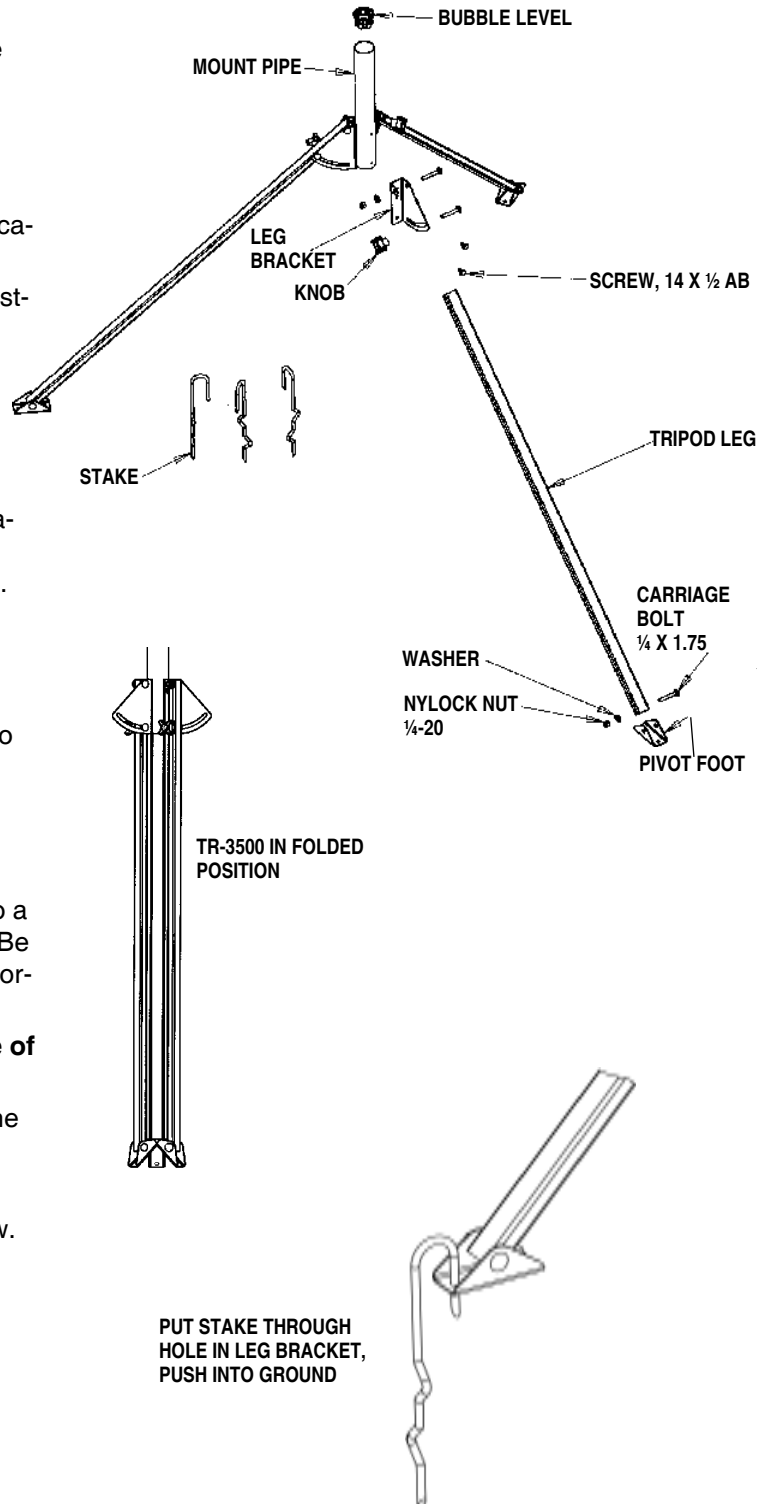

1. Set up tripod in an area with a clear view of the sky — south west or south-southeast, depending on your location in the continental U.S.
2. Place bubble level on top of mount pipe and use adjustable legs to level. After leveling, remove bubble level.
3. Slide satellite antenna onto pole and secure on pole. Use ground stakes to stabilize mount if necessary.

ELEVATION ANGLE

Depending on your location, satellites will be at an elevation angle between 30° and 60°. Southern states point more toward 60°, northern states point more toward 30°.

FINDING THE SATELLITE

1. Be sure to connect the cables to the TV, receiver and antenna before accessing satellite signal, and connect to your power source.
2. Check the instruction manual that came with your receiver to determine how to access the on-screen signal meter.

The signal meter shows you when you have locked onto a satellite broadcast signal and gives the signal strength. Be sure you select your type of dish antenna — pointing coordinates will depend on the type of dish you have.

3. **Azimuth value is determined by the local zip code of your location.** Enter into your receiver menu.
4. Rotate compass dial until azimuth value aligns with the **blue** arrow.
5. Turn compass to align red pointer arrow to red "N".
6. Point satellite dish in same direction as the blue arrow.