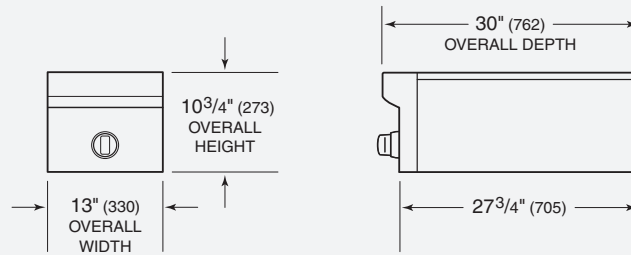

Model SB13 side burner, shown with outdoor grill and portable grill cart.

LED lit control knob (outdoor grill shown).

13" Burner Module

OVERALL DIMENSIONS

Burner Module and Side Burner

Unit dimensions may vary by $\pm 1/8$ ".

SPECIFICATIONS

| | |
|-------------------------|---------------------------------------|
| Exterior Finish | Stainless Steel |
| Overall Width | 13" |
| Overall Height | 10 ³ / ₄ " |
| Overall Depth | 30" |
| Burner Rating | |
| Natural Gas | 24,000 Btu |
| LP Gas | 25,000 Btu |
| Electrical Requirements | 110/120 V AC 60 Hz, 15 amp circuit |
| Power Cord | 6' cord with grounded plug |
| Shipping Weight | 50 lbs |