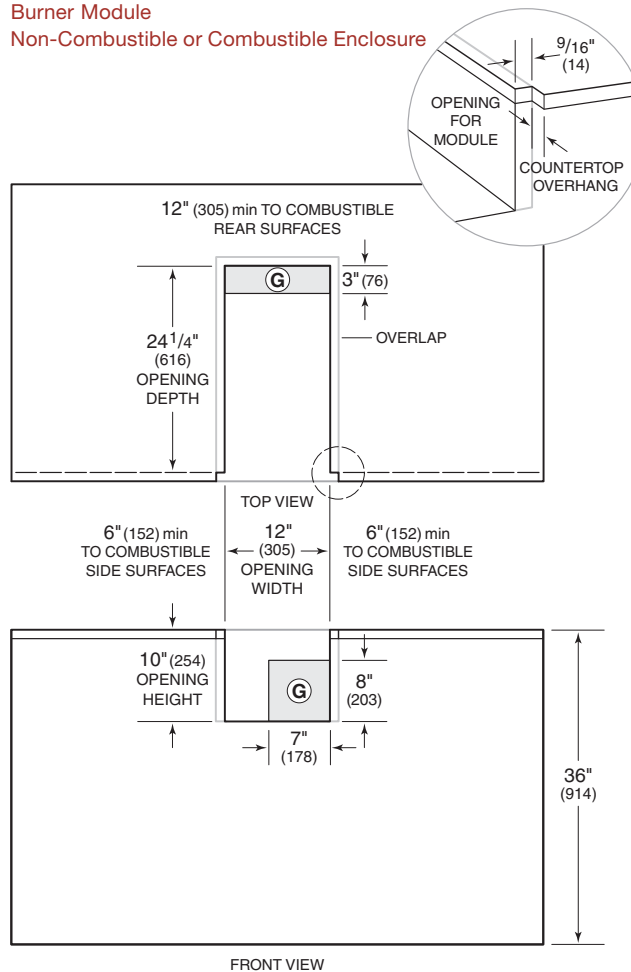

INSTALLATION SPECIFICATIONS

Burner Module Non-Combustible or Combustible Enclosure

INSTALLATION NOTES

The Wolf model BM13 burner module is designed for easy placement into a built-in enclosure. Minimum clearances must be maintained as shown in the illustration.

Complete installation specifications can be found on our website, wolfappliance.com.

Dimensions in parentheses are in millimeters unless otherwise specified.