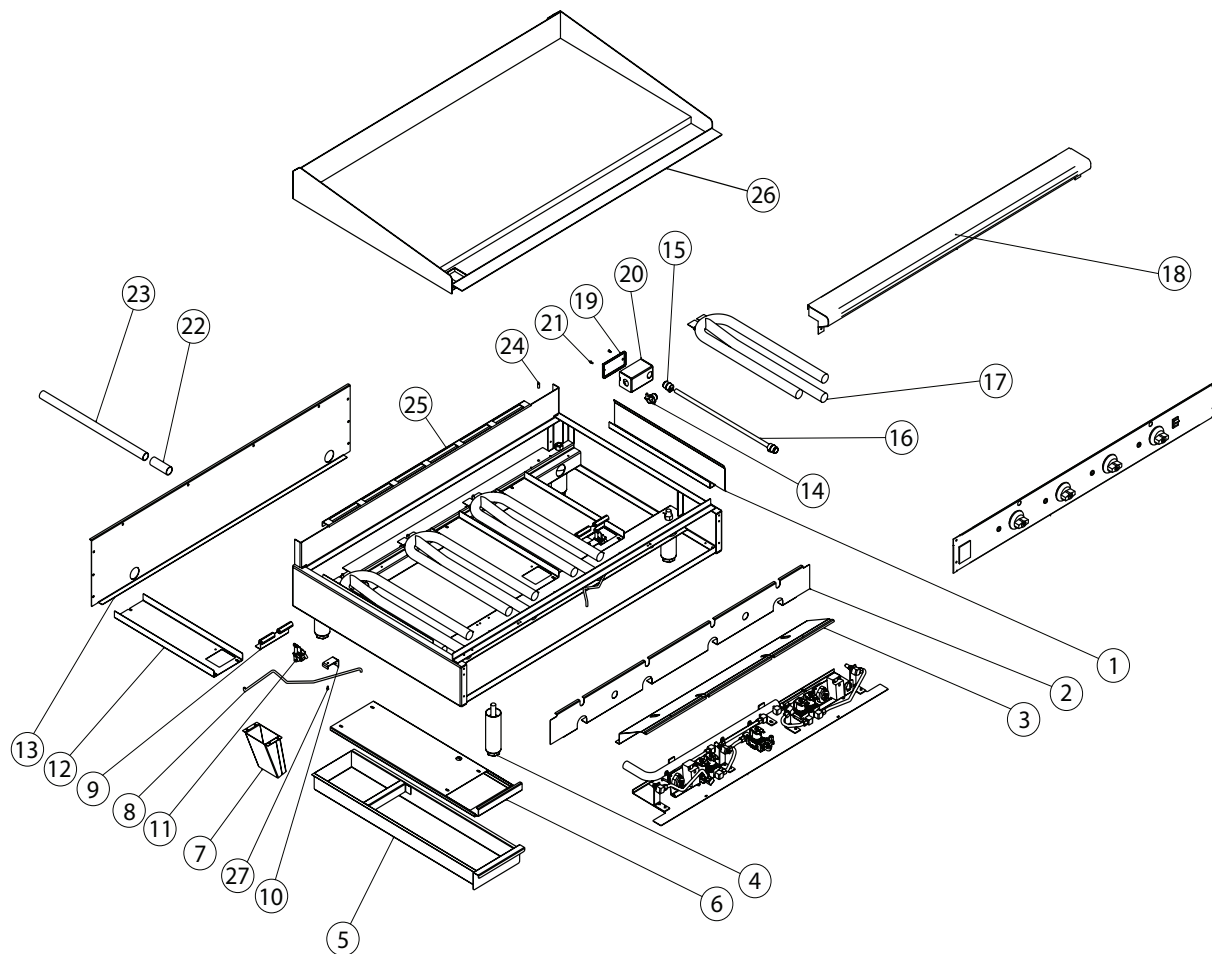

**Fig. 2-A**

**AGE SERIES  
GRIDDLE EXPLODED VIEW**

ILLUS.  
Fig. 2-A

ILLUS. Fig. 2-A	PART NO.	NAME OF PART	AMT.				
			24"	36"	48"	60"	72"
1	00-790031-00001	Side Heat Shield, Right .....	1	1	1	1	1
	00-790031-00002	Side Heat Shield, Left .....	1	1	1	1	1
2	00-788850	Deflector Panel 24" .....	1				
	00-788851	Deflector Panel 36" .....		1			
	00-788790	Deflector Panel 48" .....			1		
	00-788852	Deflector Panel 60" .....				1	
	00-788853	Deflector Panel 72" .....					1
3	00-788855	Heatshield 24" .....	1				
	00-788856	Heatshield 36" .....		1			
	00-788791	Heatshield 48" .....			1		
	00-788857	Heatshield 60" .....				1	
	00-788858	Heatshield 72" .....					1
4	00-725353-00002	Legs .....	4	4	4	4	4
5	00-498082-0000A	Grease Can Assembly .....	1	1	1	2	2
6	00-788854	Grease Can Guide .....	1	1	1	2	2
7	00-790019-0000A	Weld Assembly, Grease Chute .....	1	1	1	2	2
8	00-722229	Flex Tubing 1/4X18" .....					
9	00-790035	Flash Tube .....	2	2	2	3	3
10	00-790036	Bracket, Pilot .....	2	2	2	3	3
11	00-713930	Pilot, Robertshaw 35-20 (W/Orange Wire) .....	2	2	2	3	3
12	00-790033	Heat Shield Middle .....	2	2	3	4	4
13	00-788824	Back Panel 24" .....	1				
	00-788801	Back Panel 36" .....		1			
	00-788825	Back Panel 48" .....			1		
	00-788826	Back Panel 60" .....				1	
	00-788827	Back Panel 72" .....					1
14	00-713813	Connector, 3/8" Supply Cord .....	1	1	1	1	1
15	00-719522	Connector, 3/8" Metal Conduit .....	1	1	1	1	1
16	00-723531	3/8" Conduit, 19" .....	1	1	1	1	1
17	00-719737-00004	Burner, Screw Attached (Old Style) .....	2	3	4	5	6
	00-719737-00005	Burner, Pin (Clip Attached) (New Style) .....	AR	AR	AR	AR	AR
18	00-790054-00A24	Bullnose Weldment Assembly Wolf 24" .....	1				
	00-790054-00A36	Bullnose Weldment Assembly Wolf 36" .....		1			
	00-790054-00A48	Bullnose Weldment Assembly Wolf 48" .....			1		
	00-790054-00A60	Bullnose Weldment Assembly Wolf 60" .....				1	
	00-790054-00A72	Bullnose Weldment Assembly Wolf 72" .....					1
19	00-719503	"J" Box, Cover .....	1	1	1	1	1
20	00-719502	"J" Box. #670 Raco Single .....	1	1	1	1	1
21	00-730228	10-24 X 1/2" Phil Truss Taptite, Zinc .....	3	3	3	3	3
22	00-719004	Coupling, 3/4" Black .....	1	1	1	1	1
23	00-719990	Nipple 3/4 X 21 1/2" .....	1	1	1	1	1
24	00-722608	Nut. Nutsert 1/4 X 20. 3/8" Dia. ....	2	3	4	5	6
25	00-788800-000A1	Chassis Weld Assembly 24" .....	1				
	00-788800-000A2	Chassis Weld Assembly 36" .....		1			
	00-788800-000A3	Chassis Weld Assembly 48" .....			1		
	00-788800-000A4	Chassis Weld Assembly 60" .....				1	
	00-788800-000A5	Chassis Weld Assembly 72" .....					1
26	00-790088-000A1	Weld Assembly, Chrome Griddle Plate 24" .....	1				
	00-790088-000A2	Weld Assembly, Chrome Griddle Plate 36" .....		1			
	00-790088-000A3	Weld Assembly, Chrome Griddle Plate 48" .....			1		
	00-790088-000A4	Weld Assembly, Chrome Griddle Plate 60" .....				1	
	00-790088-000A5	Weld Assembly, Chrome Griddle Plate 72" .....					1
	00-788828-000A1	Griddle Plate Assy STD 24" .....	1				
	00-788828-000A2	Griddle Plate Assy STD 36" .....		1			
	00-788828-000A3	Griddle Plate Assy STD 48" .....			1		
	00-788828-000A4	Griddle Plate Assy STD 60" .....				1	
	00-788828-000A5	Griddle Plate Assy STD 72" .....					1
27	00-730260	Screw. 10-24 X 3/8" .....	2	2	2	3	3
	Items Not Shown						
	00-723526-00001	Wiring Harness .....	1				
	00-723527-00001	Wiring Harness .....		1			
	00-723528-00001	Wiring Harness .....			1		
	00-723529-00001	Wiring Harness .....				1	
	00-723530-00001	Wiring Harness .....					1