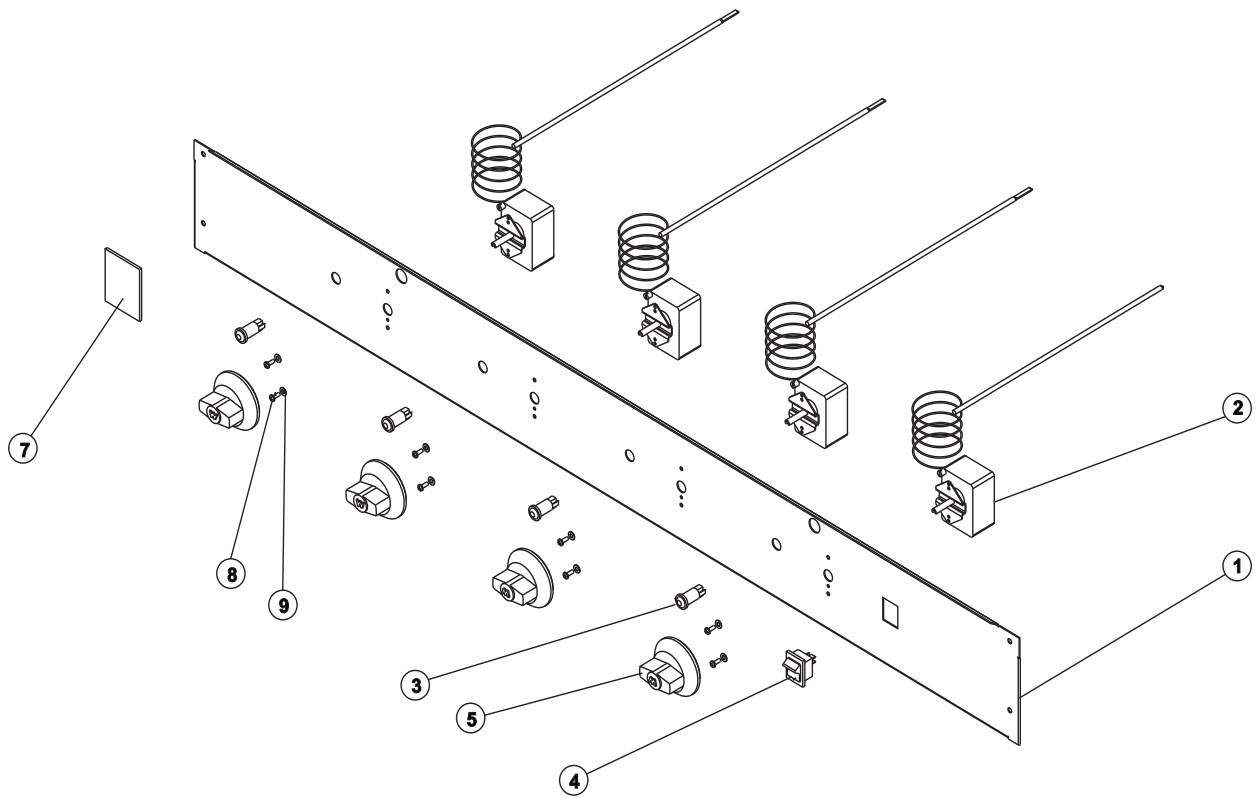

**Fig. 2-A**

**AGE SERIES  
GRIDDLE EXPLODED VIEW**

ILLUS.  
Fig. 2-A

ILLUS. Fig. 2-A	PART NO.	NAME OF PART	AMT.				
			24"	36"	48"	60"	72"
1	00-790031-00001	Side Heat Shield, Right .....	1	1	1	1	1
	00-790031-00002	Side Heat Shield, Left .....	1	1	1	1	1
2	00-788850	Deflector Panel 24" .....	1				
	00-788851	Deflector Panel 36" .....		1			
	00-788790	Deflector Panel 48" .....			1		
	00-788852	Deflector Panel 60" .....				1	
	00-788853	Deflector Panel 72" .....					1
3	00-788855	Heatshield 24" .....	1				
	00-788856	Heatshield 36" .....		1			
	00-788791	Heatshield 48" .....			1		
	00-788857	Heatshield 60" .....				1	
	00-788858	Heatshield 72" .....					1
4	00-725353-00002	Legs .....	4	4	4	4	4
5	00-498082-0000A	Grease Can Assembly .....	1	1	1	2	2
6	00-788854	Grease Can Guide .....	1	1	1	2	2
7	00-790019-0000A	Weld Assembly, Grease Chute .....	1	1	1	2	2
8	00-722229	Flex Tubing 1/4X18" .....					
9	00-790035	Flash Tube .....	2	2	2	3	3
10	00-790036	Bracket, Pilot .....	2	2	2	3	3
11	00-713930	Pilot, Robertshaw 35-20 (W/Orange Wire) .....	2	2	2	3	3
12	00-790033	Heat Shield Middle .....	2	2	3	4	4
13	00-788824	Back Panel 24" .....	1				
	00-788801	Back Panel 36" .....		1			
	00-788825	Back Panel 48" .....			1		
	00-788826	Back Panel 60" .....				1	
	00-788827	Back Panel 72" .....					1
14	00-713813	Connector, 3/8" Supply Cord .....	1	1	1	1	1
15	00-719522	Connector, 3/8" Metal Conduit .....	1	1	1	1	1
16	00-723531	3/8" Conduit, 19" .....	1	1	1	1	1
17	00-719737-00004	Burner, Screw Attached (Old Style) .....	2	3	4	5	6
	00-719737-00005	Burner, Pin (Clip Attached) (New Style) .....	AR	AR	AR	AR	AR
18	00-790054-00A24	Bullnose Weldment Assembly Wolf 24" .....	1				
	00-790054-00A36	Bullnose Weldment Assembly Wolf 36" .....		1			
	00-790054-00A48	Bullnose Weldment Assembly Wolf 48" .....			1		
	00-790054-00A60	Bullnose Weldment Assembly Wolf 60" .....				1	
	00-790054-00A72	Bullnose Weldment Assembly Wolf 72" .....					1
19	00-719503	"J" Box, Cover .....	1	1	1	1	1
20	00-719502	"J" Box. #670 Raco Single .....	1	1	1	1	1
21	00-730228	10-24 X 1/2" Phil Truss Taptite, Zinc .....	3	3	3	3	3
22	00-719004	Coupling, 3/4" Black .....	1	1	1	1	1
23	00-719990	Nipple 3/4 X 21 1/2" .....	1	1	1	1	1
24	00-722608	Nut. Nutsert 1/4 X 20. 3/8" Dia. ....	2	3	4	5	6
25	00-788800-000A1	Chassis Weld Assembly 24" .....	1				
	00-788800-000A2	Chassis Weld Assembly 36" .....		1			
	00-788800-000A3	Chassis Weld Assembly 48" .....			1		
	00-788800-000A4	Chassis Weld Assembly 60" .....				1	
	00-788800-000A5	Chassis Weld Assembly 72" .....					1
26	00-790088-000A1	Weld Assembly, Chrome Griddle Plate 24" .....	1				
	00-790088-000A2	Weld Assembly, Chrome Griddle Plate 36" .....		1			
	00-790088-000A3	Weld Assembly, Chrome Griddle Plate 48" .....			1		
	00-790088-000A4	Weld Assembly, Chrome Griddle Plate 60" .....				1	
	00-790088-000A5	Weld Assembly, Chrome Griddle Plate 72" .....					1
	00-788828-000A1	Griddle Plate Assy STD 24" .....	1				
	00-788828-000A2	Griddle Plate Assy STD 36" .....		1			
	00-788828-000A3	Griddle Plate Assy STD 48" .....			1		
	00-788828-000A4	Griddle Plate Assy STD 60" .....				1	
	00-788828-000A5	Griddle Plate Assy STD 72" .....					1
27	00-730260	Screw. 10-24 X 3/8" .....	2	2	2	3	3
	Items Not Shown						
	00-723526-00001	Wiring Harness .....	1				
	00-723527-00001	Wiring Harness .....		1			
	00-723528-00001	Wiring Harness .....			1		
	00-723529-00001	Wiring Harness .....				1	
	00-723530-00001	Wiring Harness .....					1