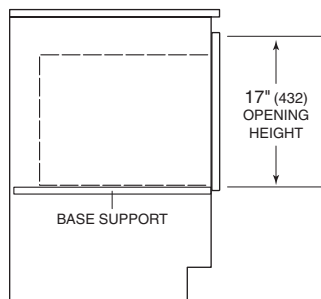

SPECIFICATIONS

PRODUCT	
Dimensions	24"W x 13 ³ / ₈ "H x 19 ¹ / ₈ "D
Weight	50 lb
OVEN INTERIOR	
Capacity	2.0 cu ft
Dimensions	17 ³ / ₈ "W x 10 ¹ / ₂ "H x 18 ⁵ / ₈ "D
ELECTRICAL	
Power	1200 W
Supply	120 VAC, 60 Hz
Service	15 amp circuit
Power Cord	4 ft

Dimensions may vary ±1/8" (3). Dimensions in parentheses are millimeters unless otherwise specified.

DIMENSIONS

*1/4" (32) for contemporary E series trim only.

OPENING WIDTH

TRIM	W
27" Trim	25 1/4" (641)
30" Trim	27 1/2" (699)

INSTALLATION WITH TRIM

TOP VIEW

SIDE VIEW

FRONT VIEW

NOTE: Dashed line represents profile of unit.

Free Manuals Download Website

<http://myh66.com>

<http://usermanuals.us>