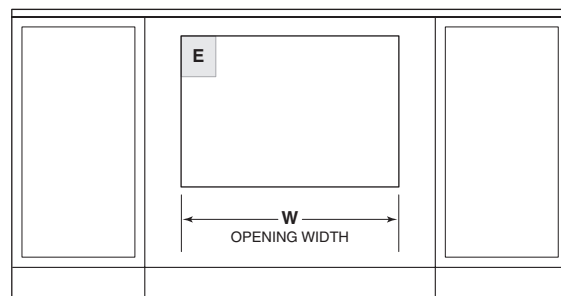

SPECIFICATIONS

PRODUCT	
Dimensions	24"W x 13 ³ / ₈ "H x 19 ¹ / ₈ "D
Weight	50 lb
OVEN INTERIOR	
Capacity	2.0 cu ft
Dimensions	17 ³ / ₈ "W x 10 ¹ / ₂ "H x 18 ⁵ / ₈ "D
ELECTRICAL	
Power	1200 W
Supply	120 VAC, 60 Hz
Service	15 amp circuit
Power Cord	4 ft

Dimensions may vary ±1/8" (3). Dimensions in parentheses are millimeters unless otherwise specified.

DIMENSIONS

*1/4" (32) for contemporary E series trim only.

OPENING WIDTH

TRIM	W
27" Trim	25 1/4" (641)
30" Trim	27 1/2" (699)

INSTALLATION WITH TRIM

TOP VIEW

SIDE VIEW

FRONT VIEW

NOTE: Dashed line represents profile of unit.

Free Manuals Download Website

<http://myh66.com>

<http://usermanuals.us>