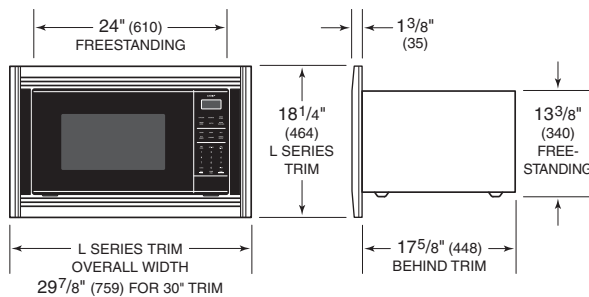

SPECIFICATIONS

PRODUCT	
Dimensions	24"W x 13 ³ / ₈ "H x 19 ¹ / ₈ "D
Weight	50 lb
OVEN INTERIOR	
Capacity	2.0 cu ft
Dimensions	17 ³ / ₈ "W x 10 ¹ / ₂ "H x 18 ⁵ / ₈ "D
ELECTRICAL	
Power	1200 W
Supply	120 VAC, 60 Hz
Service	15 amp circuit
Power Cord	4 ft

Dimensions may vary ±1/8" (3). Dimensions in parentheses are millimeters unless otherwise specified.

DIMENSIONS

*1/4" (32) for contemporary E series trim only.

OPENING WIDTH

TRIM	W
27" Trim	25 1/4" (641)
30" Trim	27 1/2" (699)