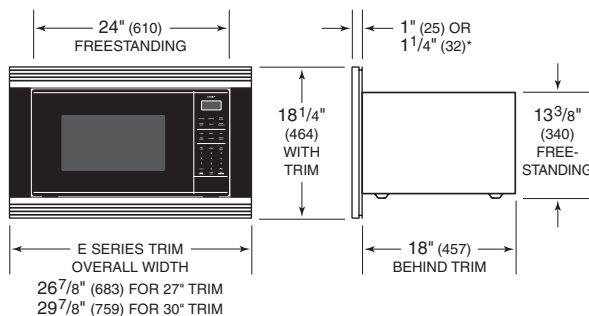

MODEL OPTIONS

STANDARD MICROWAVE

Model	MS24
-------	------

BUILT-IN TRIM KITS

- 27" E series.
- 30" E series.
- 30" L series.

Optional trim kits are available through an authorized Wolf dealer. For local dealer information, visit the find a showroom section of our website, wolfappliance.com.

SPECIFICATIONS

PRODUCT	
Dimensions	24"W x 13 ³ / ₈ "H x 19 ¹ / ₈ "D
Weight	50 lb
OVEN INTERIOR	
Capacity	2.0 cu ft
Dimensions	17 ³ / ₈ "W x 10 ¹ / ₂ "H x 18 ⁵ / ₈ "D
ELECTRICAL	
Power	1200 W
Supply	120 VAC, 60 Hz
Service	15 amp circuit
Power Cord	4 ft

Dimensions may vary ±1/8" (3). Dimensions in parentheses are millimeters unless otherwise specified.

DIMENSIONS

*1/4" (32) for contemporary E series trim only.

OPENING WIDTH

TRIM	W
27" Trim	25 1/4" (641)
30" Trim	27 1/2" (699)