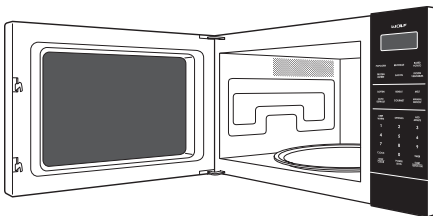

FEATURES

- Built-in or freestanding option for design versatility.
- Built-in trim kits available to match Wolf L and E series ovens.
- Large-capacity interior.
- Easy-to-operate control panel and programmable power options.
- Sensor cooking to monitor and adjust settings.
- Warming feature for gentle heating.
- Turntable is removable for easy cleaning.
- Interactive display with timer up to 99 minutes.
- English, French and Spanish language options.
- Menu label and food guide.
- Interior light and window in door.
- One-touch door open pad.
- Safety door latches will not allow oven to operate unless door is closed.

MODEL OPTIONS

STANDARD MICROWAVE

Model	MS24
-------	------

BUILT-IN TRIM KITS

- 27" E series.
- 30" E series.
- 30" L series.

Optional trim kits are available through an authorized Wolf dealer. For local dealer information, visit the find a showroom section of our website, wolfappliance.com.

SPECIFICATIONS

PRODUCT	
Dimensions	24"W x 13 ³ / ₈ "H x 19 ¹ / ₈ "D
Weight	50 lb
OVEN INTERIOR	
Capacity	2.0 cu ft
Dimensions	17 ³ / ₈ "W x 10 ¹ / ₂ "H x 18 ⁵ / ₈ "D
ELECTRICAL	
Power	1200 W
Supply	120 VAC, 60 Hz
Service	15 amp circuit
Power Cord	4 ft