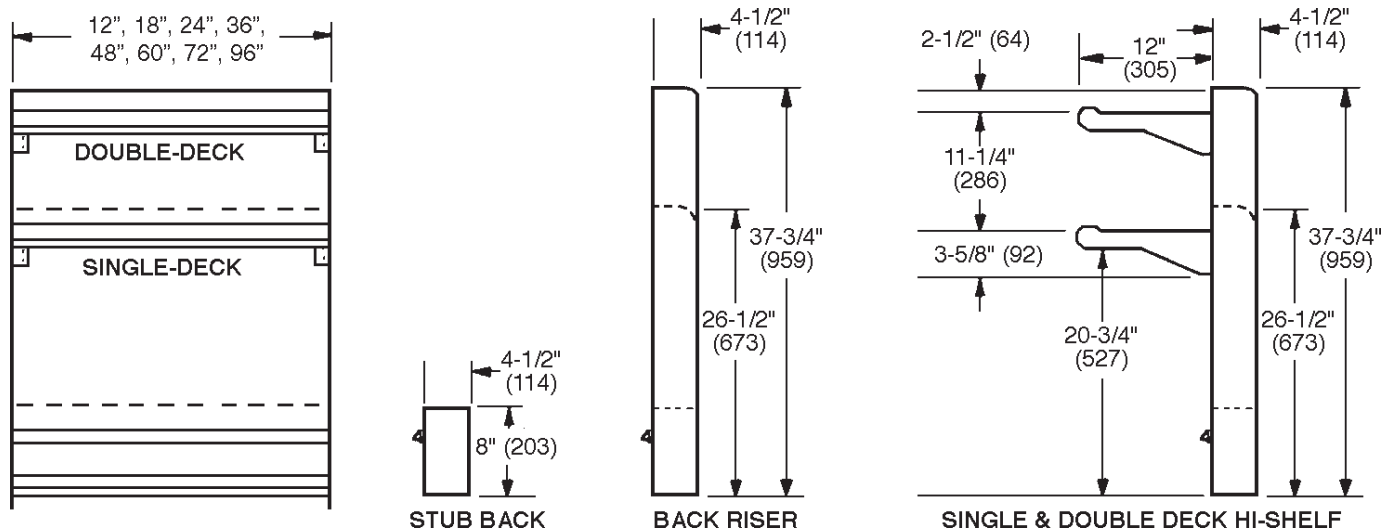

Commander Series Heavy-Duty Back Risers and High shelves

DESCRIPTION	12" WIDE	18" WIDE	24" WIDE	36" WIDE	48" WIDE	60" WIDE	72" WIDE	96" WIDE
Single height back riser (26½")	RS-12	RS-18	RS-24	RS-36	RS-48	RS-60	RS-72	RS-96
Double height back riser (37¾")	RDS-12	RDS-18	RDS-24	RDS-36	RDS-48	RDS-60	RDS-72	RDS-96
Single deck high shelf (26½")	S-12-HSS	S-18-HSS	S-24-HSS	S-36-HSS	S-48-HSS	S-60-HSS	S-72-HSS	S-96-HSS
Single deck flo-thru high shelf (26½")	S-12-HSF	S-18-HSF	S-24-HSF	S-36-HSF	S-48-HSF	S-60-HSF	S-72-HSF	S-96-HSF
Double deck high shelf (37¾")	S-12-HSD	S-18-HSD	S-24-HSD	S-36-HSD	S-48-HSD	S-60-HSD	S-72-HSD	S-96-HSD

NOTE: In line with its policy to continually improve its product, Wolf Range Company reserves the right to change materials and specifications without notice.
This appliance is manufactured for commercial use only and is not intended for home use.