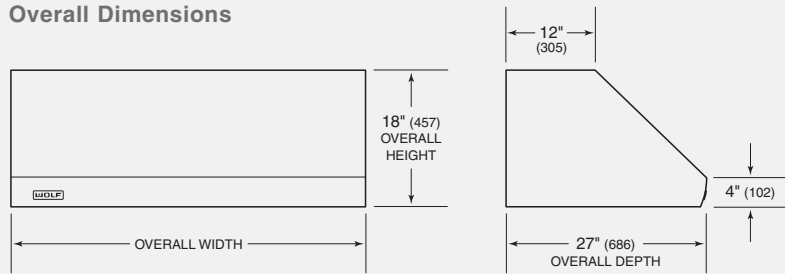

Overall Dimensions

Pro 27" Deep Wall Hood

Pro 27" Deep Wall Hood—Rail (R) Model

Unit dimensions may vary by $\pm 1/8"$.

Specifications

| | |
|--------------------------------|---|
| Exterior Finish | Classic Stainless Steel |
| Overall Widths | 30", 36", 42", 48", 54", 60" and 66" |
| Overall Height | 18" |
| Overall Depth (including rail) | 27" |
| Bottom of Hood to Countertop | 30" to 36" |
| Discharge | Vertical or Horizontal* |
| Duct Size | 10" Round |
| Electrical Requirements | 110/120 V AC 60 Hz, 15 amp dedicated circuit |
| Shipping Weight | 92–163 lbs |