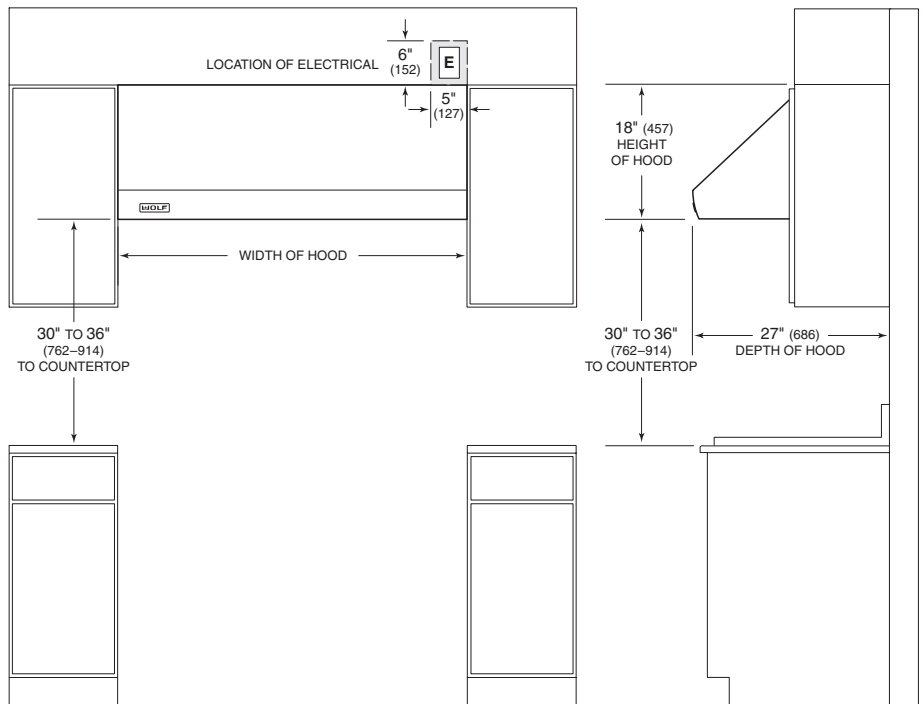

Installation Specifications

NOTE: Pro 27" (686) deep wall hoods have a vertical discharge. A horizontal discharge kit is available as a sales accessory.

Installation Notes

Pro 27" deep wall hoods are sold as a shell only. An internal, in-line or remote blower is required. For blower recommendations, visit our website, wolfappliance.com.

Pro 27" deep wall ventilation hoods are recommended for use with all Wolf cooking appliances.

Complete installation specifications can be found on our website, wolfappliance.com.

Dimensions in parentheses are in millimeters unless otherwise specified.