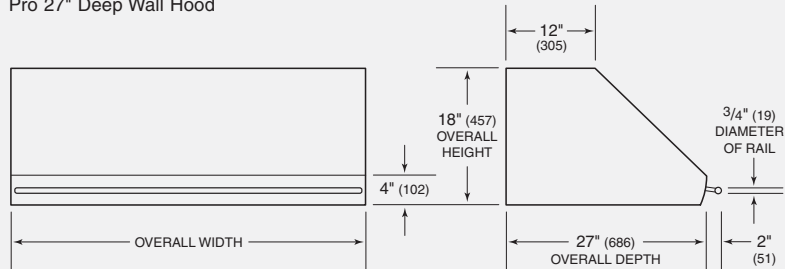

Overall Dimensions

Pro 27" Deep Wall Hood

Pro 27" Deep Wall Hood—Rail (R) Model

Unit dimensions may vary by $\pm 1/8"$.

Specifications

| | |
|--------------------------------|---|
| Exterior Finish | Classic Stainless Steel |
| Overall Widths | 30", 36", 42", 48", 54", 60" and 66" |
| Overall Height | 18" |
| Overall Depth (including rail) | 27" |
| Bottom of Hood to Countertop | 30" to 36" |
| Discharge | Vertical or Horizontal* |
| Duct Size | 10" Round |
| Electrical Requirements | 110/120 V AC 60 Hz, 15 amp dedicated circuit |
| Shipping Weight | 92–163 lbs |