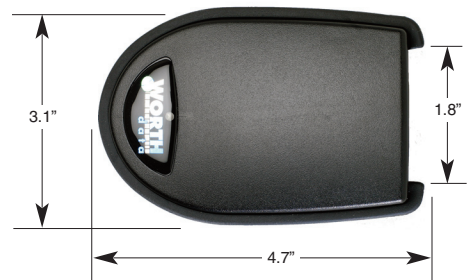

Model	Description	Interface	Cable
LZ310-USB	Integrated USB Laser Scanner	USB HID Keyboard	C40 USB Cable
LZ310-WDP	Integrated Keyboard Laser Scanner	Keyboard 6-Pin Mini Din	C41 Keyboard Y-Cable

Operational

Light Source	650 nm Laser Diode
Scan Speed	35 scans/sec Bidirectional
Scan Angle	53° ± 2°
Minimum Bar Width	2.3mil
Print Contrast	20% minimum reflectance differential
Indicators (LED)	Bi-Color LED - Green/Decode Orange/Scan
Beeper Operation	5 Tones plus OFF
System Interface(s)	USB HID Keyboard or Keyboard Wedge
Operating System	Windows® Vista, XP, NT, 2000, 98SE, Mac OS
Bar Codes Supported	Code 39, Full ASCII Code 39, UPC-A, UPC-E, EAN-13, EAN-8, ISBN, Code 93, 2 of 5 Standard, Interleaved 2 of 5, Codabar, Code 128, RSS-14 UCC/EAN 128, MSI, Plessey

Physical

Height	5.6" (142mm)
Depth	4.7" (119mm)
Width	3.1" (79mm)
Weight	8.8 oz - 249g
Cables	C40 USB 6' (1800mm) Straight Cable or C41 Keyboard Wedge 6' (1800mm) Y-Cable

Power

Input Voltage	5VDC ± 10%
Power (nominal)	25mA Idle, 93mA scanning
Laser Class	CDRH class II / IEC class 2
EMC	FCC part 15 class A EN 55024, 61000-3-2, 61000-3-3 CE Compliant

Environmental

Operating Temperature	14°F to 122°F (-0°C to 50°C)
Storage Temperature	-4°F to 140°F (-20°C to 60°C)
Humidity	5% to 95% non-condensing
Ambient Light Immunity	Sunlight: 8,000 ft. candles - Indoor: 450 ft. candles
Shock	6' drop to concrete
Warranty	2 Years - Parts & Labor