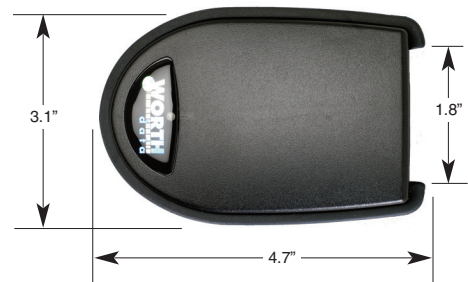

Model	Description	Interface	Cable
LZ410-USB	Integrated USB Laser Scanner	USB HID Keyboard	C40 USB Cable
LZ410-WDP	Integrated Keyboard Laser Scanner	Keyboard 6-Pin Mini Din	C41 Keyboard Y-Cable

Operational

Light Source	650 nm Laser Diode
Scan Speed	35 scans/sec Bidirectional
Scan Angle	42° ± 2°
Minimum Bar Width	2.3mil
Print Contrast	20% minimum reflectance differential
Indicators (LED)	Bi-Color LED - Green/Decode Orange/Scan
Beeper Operation	5 Tones plus OFF
System Interface(s)	USB HID Keyboard or Keyboard Wedge
Operating System	Windows® Vista, XP, NT, 2000, 98SE, Mac OS
Bar Codes Supported	Code 39, Full ASCII Code 39, UPC-A, UPC-E, EAN-13, EAN-8, ISBN, Code 93, 2 of 5 Standard, Interleaved 2 of 5, Codabar, Code 128, RSS-14, UCC/EAN 128, MSI, Plessey, RSS-14

Physical

Height	5.6" (142mm)
Depth	4.7" (119mm)
Width	3.1" (79mm)
Weight	8.8 oz - 249g
Cables	C40 USB 6' (1800mm) Straight Cable or C41 Keyboard 6' (1800mm) Y-Cable

Power

Input Voltage	5VDC ± 10%
Power (nominal)	25mA Idle, 93mA scanning
Laser Class	CDRH class II / IEC class 2
EMC	FCC part 15 class A EN 55024, 61000-3-2, 61000-3-3 CE Compliant

Environmental

Operating Temperature	14°F to 122°F (0°C to 50°C)
Storage Temperature	-4°F to 140°F (-20°C to 60°C)
Humidity	5% to 95% non-condensing
Ambient Light Immunity	Sunlight: 10,000 ft. candles - Indoor: 450 ft. candles
Shock	6' drop to concrete
Warranty	3 Years - Parts & Labor