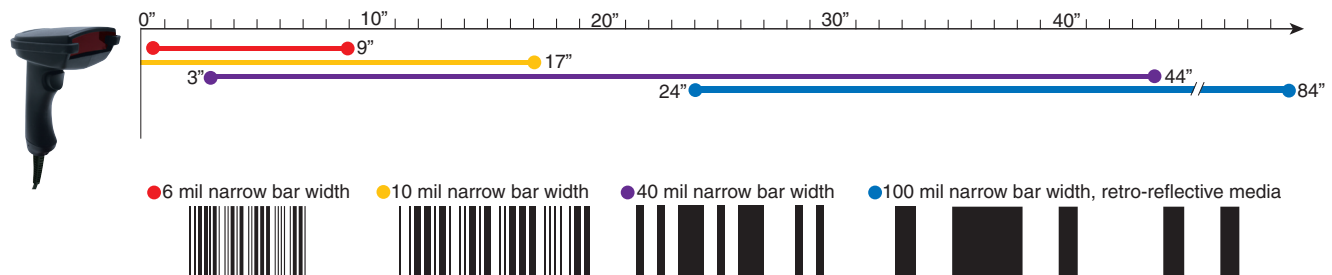

Scan Range for LZ410-USB & LZ410-WDP