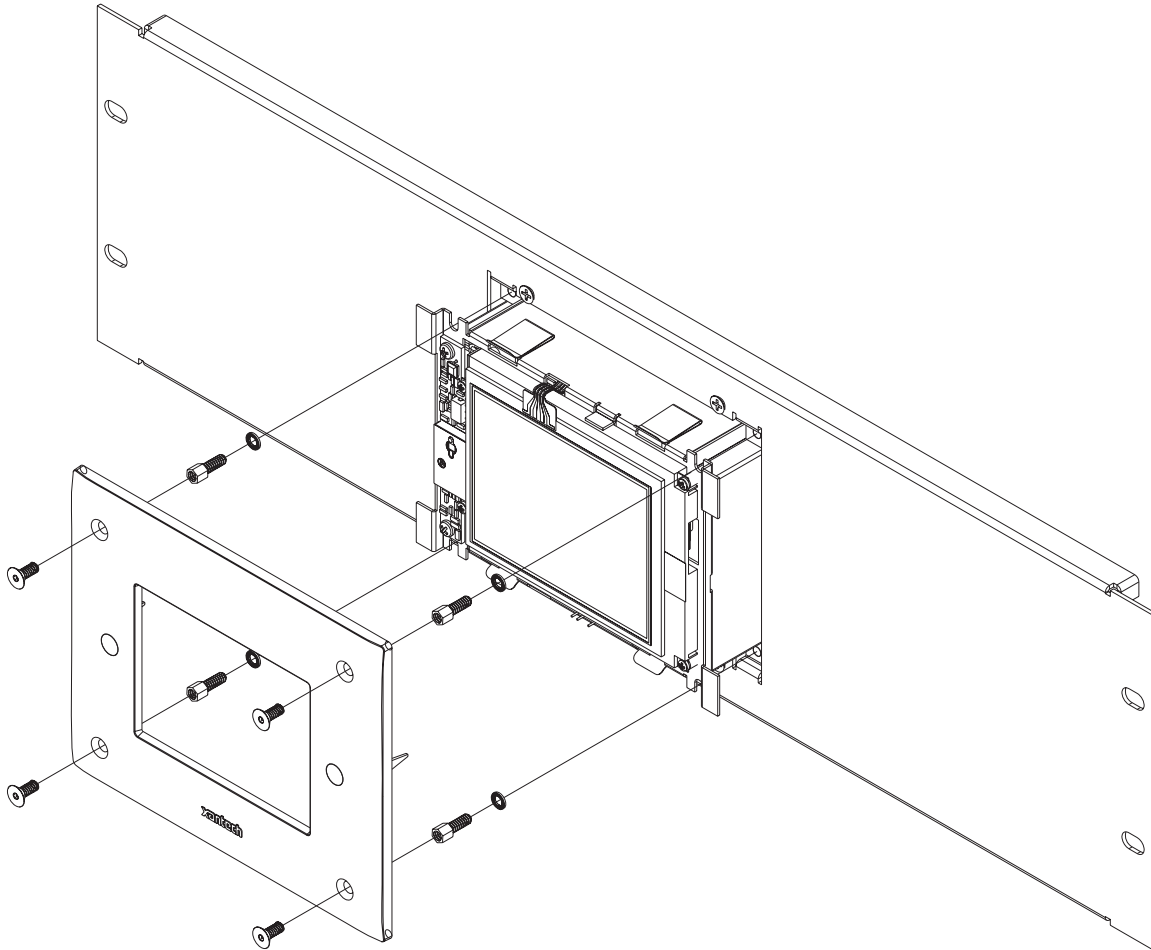

Xantech
Instructions CSPLCD39RMP
Rack Mount Panel 19" Black

Standard SmartPad™ LCD Bezel Mounting Instructions (SPLCD39BZ)

1. Using the included screws (10-32 5/8"), mount the rack mount panel to the system rack.
2. Attach the Xantech touch-screen controller to the rack mount panel by screwing in the 6-32x1/4" screws (included with the back box) to all four corners.
3. Place the SPLCD Bezel on top of the Xantech touch-screen controller by lining up the tabs and inserting slowly.
4. Installation Complete!

Specifications:

Rack Mount Dimension: 19" Width x 5.22" Height (48.26cm x 13.25cm)

Rack Height = 3U (1U=1.75")

Finish: Camel Paint, Acrylic Flat Black

Material: Electro-Galvanized Steel

Doc. Number 08905074A

Xantech
Instructions CSPLCD39RMP
Rack Mount Panel 19" Black

CSPLCD Security Bezel Mounting Instructions (CTD39SBZ)

1. Using the included screws (10-32 5/8"), mount the rack mount panel to the system rack.
2. Attach the Xantech touch-screen controller to the rack mount panel by screwing in the included 3/16" hex standoffs and washers to all four corners.
CAUTION: Over tightening may result in broken hex standoffs.
3. Place the SPLCD Security Bezel on top of the Xantech touch-screen controller by lining up the tabs and inserting slowly. Be sure the female threads of all four hex standoffs and be seen through the countersunk holes.
4. Screw in the desired 6-32x1/2" security screws to all four corners.
5. Installation Complete!