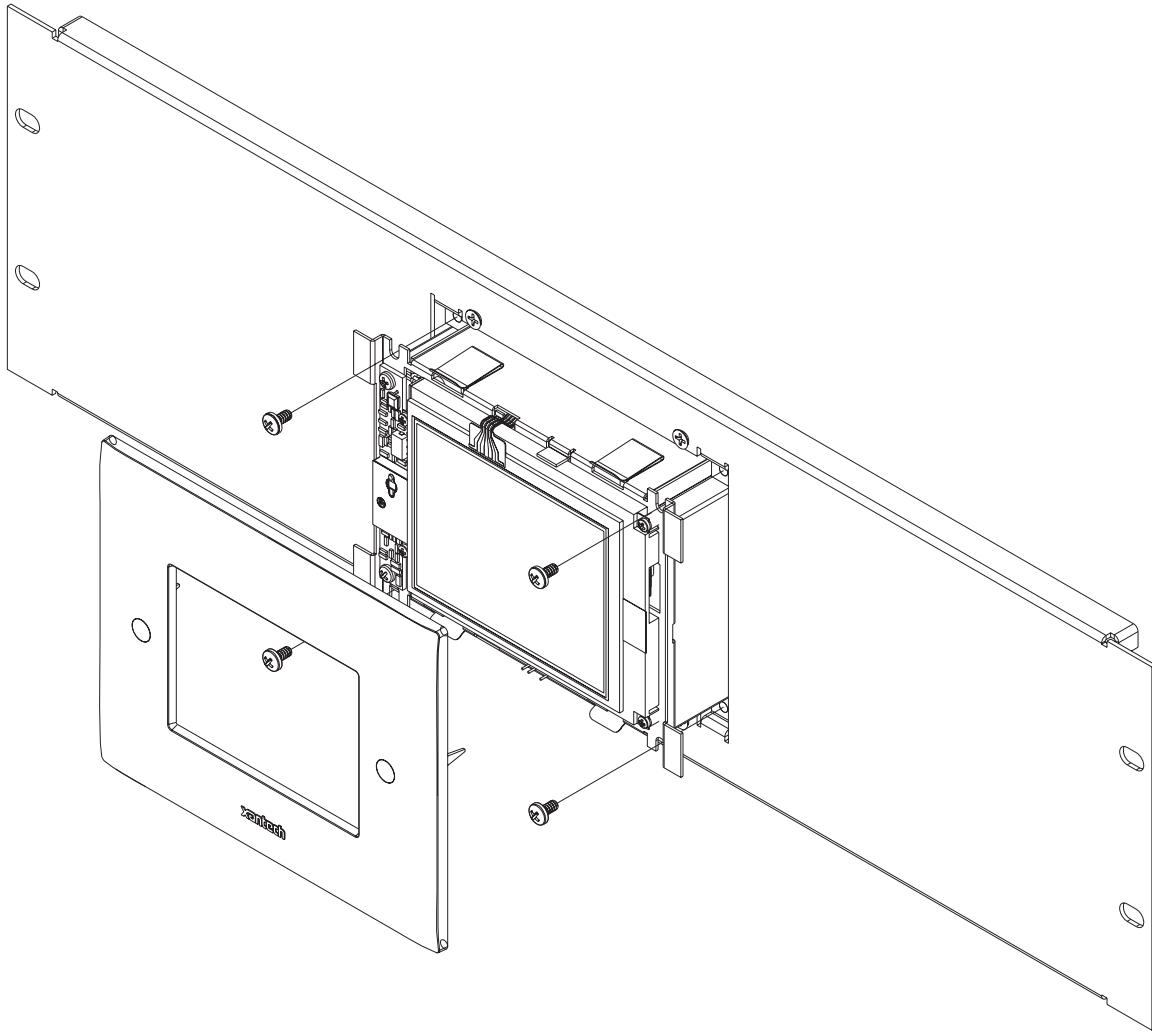

Xantech
Instructions CSPLCD39RMP
Rack Mount Panel 19" Black

Standard SmartPad™ LCD Bezel Mounting Instructions (SPLCD39BZ)

1. Using the included screws (10-32 5/8"), mount the rack mount panel to the system rack.
2. Attach the Xantech touch-screen controller to the rack mount panel by screwing in the 6-32x1/4" screws (included with the back box) to all four corners.
3. Place the SPLCD Bezel on top of the Xantech touch-screen controller by lining up the tabs and inserting slowly.
4. Installation Complete!

Specifications:

Rack Mount Dimension: 19" Width x 5.22" Height (48.26cm x 13.25cm)

Rack Height = 3U (1U=1.75")

Finish: Camel Paint, Acrylic Flat Black

Material: Electro-Galvanized Steel

Doc. Number 08905074A

Xantech
Instructions CSPLCD39RMP
Rack Mount Panel 19" Black

CSPLCD Security Bezel Mounting Instructions (CTD39SBZ)

1. Using the included screws (10-32 5/8"), mount the rack mount panel to the system rack.
2. Attach the Xantech touch-screen controller to the rack mount panel by screwing in the included 3/16" hex standoffs and washers to all four corners.
CAUTION: Over tightening may result in broken hex standoffs.
3. Place the SPLCD Security Bezel on top of the Xantech touch-screen controller by lining up the tabs and inserting slowly. Be sure the female threads of all four hex standoffs and be seen through the countersunk holes.
4. Screw in the desired 6-32x1/2" security screws to all four corners.
5. Installation Complete!