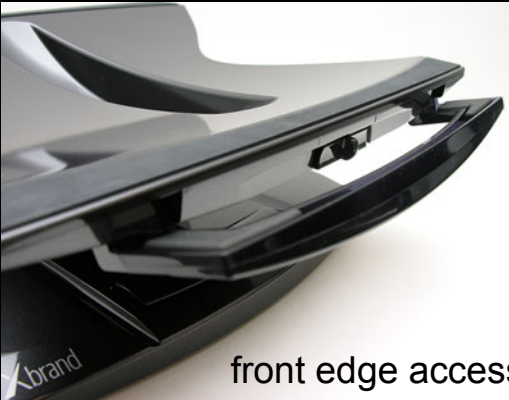

# Height Adjustable Laptop Stand

improves comfort

front edge access

360° swivel

Quickly transforms laptop into a desktop to improve your comfort workspace & style.

space savings

4 height positions

improves laptop cooling