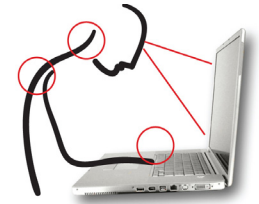

# Height Adjustable Laptop Stand

improves comfort

front edge access

360° swivel

Quickly transforms laptop into a desktop to improve your comfort workspace & style.

space savings

4 height positions

improves laptop cooling