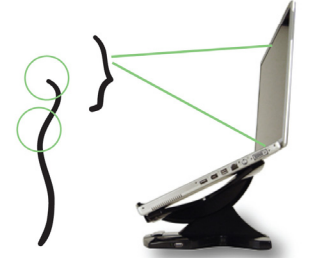

# Height Adjustable Laptop Stand

improves comfort

front edge access

360° swivel

Quickly transforms laptop into a desktop to improve your comfort workspace & style.

space savings

4 height positions

improves laptop cooling

# Height Adjustable Laptop Stand

Technical Specifications	
Product Name	360 Height Adjustable Laptop Stand
Model Number	XB-1001-xx
Weight	1.81 lbs (.82 kg)
Dimensions in Inches	11.8" (w) x 11.0" (d) x 4.25" (h) / 8.5" (h)
Dimensions in Millimeters	300mm (w) x 280mm (d) x 108mm (h) / 216mm (h)
Warranty	1 year
Physical Laptop Compatibility	Universal

## WHY TO BUY

- **universal** – the Stand is compatible with all makes and models of laptops including most 17" screen systems
- **superior value & features** –converts laptop into a desktop to improve comfort via proper screen height positioning, creates desk space savings, enhances laptop cooling and includes a 360° swivel
- **it's just plain cool** – stunning, award winning design functions as good as it looks

## FAQ

**How do you type on the laptop when it's in the Stand?**

The Stand is designed for use with an external keyboard and mouse. Simply attach these accessories directly to an available port on your laptop.