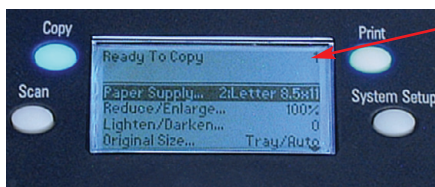

8560MFP

HP 2800 series

Black Toner

Yellow Toner

Magenta Toner

Cyan Toner

Front panel display eliminates guesswork

The 8560MFP device's front panel display is larger and shows more helpful information, including animated graphics to aid in maintenance.

The HP 2800 series' front panel is smaller, provides less information at a glance, and requires more button-pushing to find what you need.

Xerox 8560MFP

6-line display complete with animations

Limited 2-line display with no animation