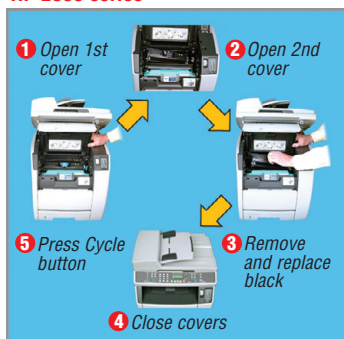

HP 2800 series

Black Toner