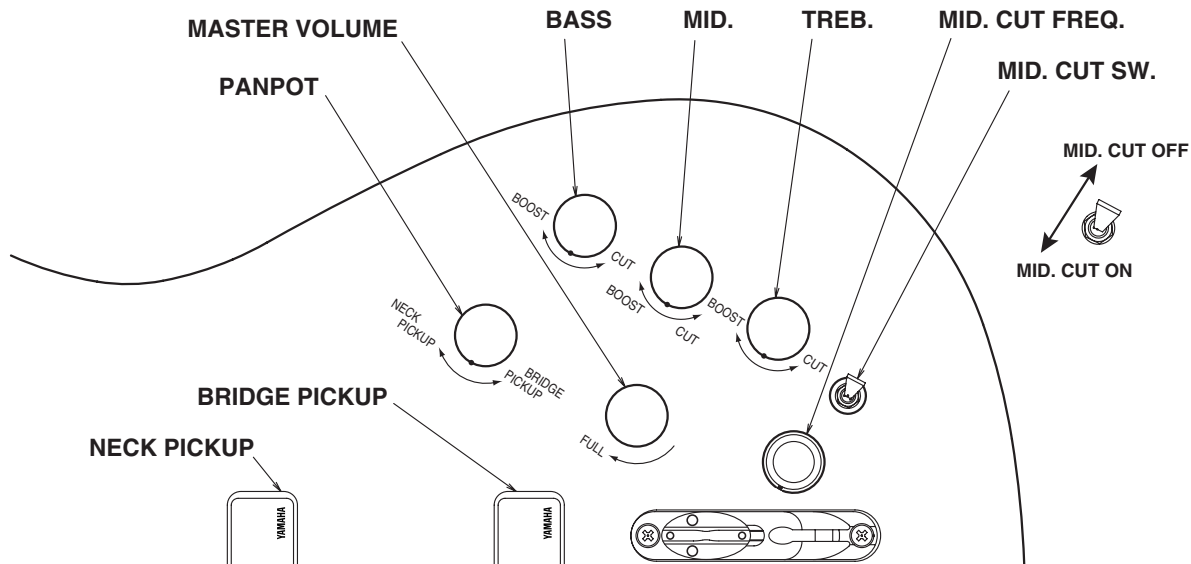

BB NE2 CONTROL SYSTEM

 **YAMAHA**

QC68940

Printed in Japan

Free Manuals Download Website

<http://myh66.com>

<http://usermanuals.us>

<http://www.somanuals.com>