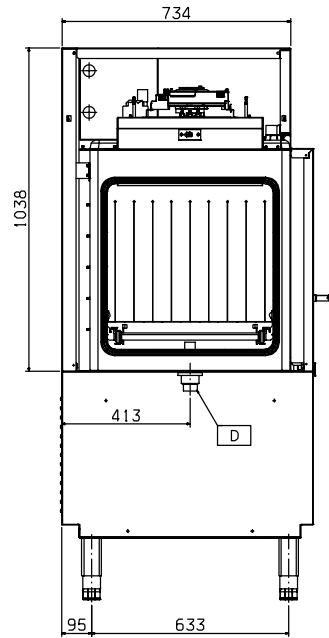

9001 and ISO 14001 certified factory.

- ◆ CFC free packaging.

For Compact Rack Types ordered prior to February 2008, please request the drying tunnel as special code.

TECHNICAL DATA		
CHARACTERISTICS	MODELS	
	HABRTER 864506	HABRTEL 864507
Feeding direction	R>L	L>R
Power supply	Electric	Electric
External dimensions - mm		
width	600	600
depth	807	807
height	1038	1038
Temperature - °C	50-60	50-60
air flow - m³/h	600	600