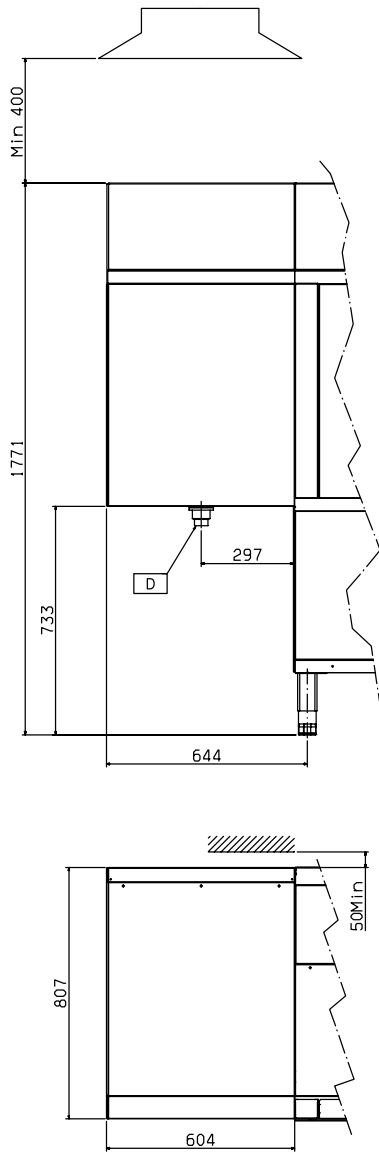

9001 and ISO 14001 certified factory.

- ◆ CFC free packaging.

For Compact Rack Types ordered prior to February 2008, please request the drying tunnel as special code.

TECHNICAL DATA		
CHARACTERISTICS	MODELS	
	HABRTER 864506	HABRTEL 864507
Feeding direction	R>L	L>R
Power supply	Electric	Electric
External dimensions - mm		
width	600	600
depth	807	807
height	1038	1038
Temperature - °C	50-60	50-60
air flow - m³/h	600	600