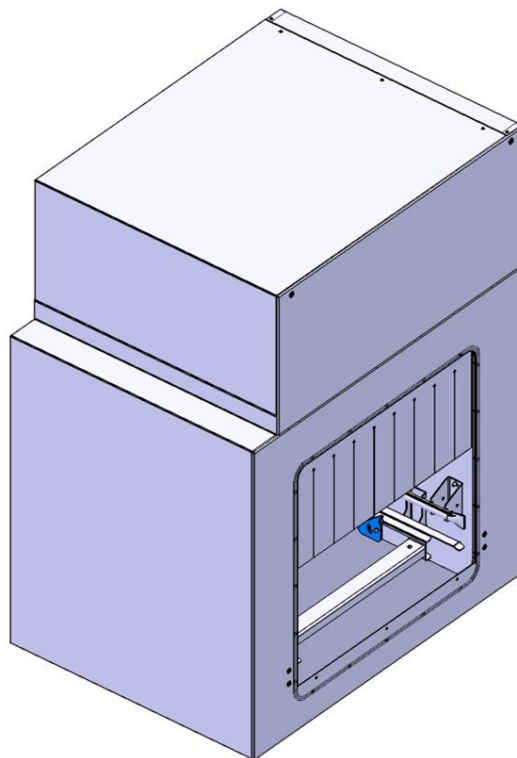

HOT AIR BLOWER for RTCS

RACK TYPE DISHWASHERS **ZANUSSI** PROFESSIONAL

FUNCTIONAL AND CONSTRUCTION FEATURES

- ◆ It is designed to be placed on any Zanussi compact (RTCS) rack type dishwasher.
- ◆ The feeding system from the dishwasher and the curve will automatic move the racks through the hot air blower.
- ◆ The best drying results are achieved after a single tank dishwasher with low feeding speed. For other machines a reduced drying time of the dishes is obtained.
- ◆ The drying zone removes every trace of water from the crockery, through a high powered fan that extracts dry air from outside, providing dry plates at a low temperature.
- ◆ The hygienic design provides easy cleaning.
- ◆ 304 AISI stainless steel front, side and top panels.
- ◆ IPX5 water protection.
- ◆ Developed and produced in ISO

9001 and ISO 14001 certified factory.

- ◆ CFC free packaging.

For Compact Rack Types ordered prior to February 2008, please request the drying tunnel as special code.

TECHNICAL DATA		
CHARACTERISTICS	MODELS	
	HABRTER 864506	HABRTEL 864507
Feeding direction	R>L	L>R
Power supply	Electric	Electric
External dimensions - mm		
width	600	600
depth	807	807
height	1038	1038
Temperature - °C	50-60	50-60
air flow - m³/h	600	600