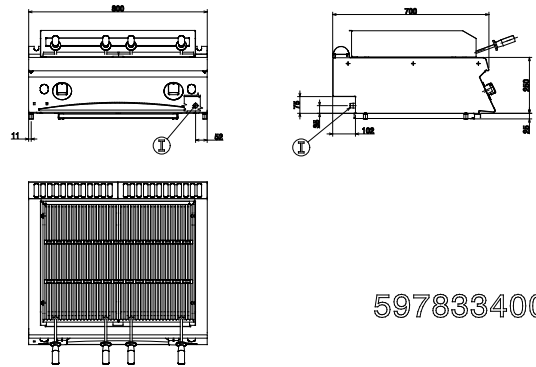

597833400

LEGEND

	KGE400T 178096	KGE800T 178097	KGE400T2 178106	KGE800T2 178107
I - Electrical connection	400 V, 3N, 50/60	400 V, 3N, 50/60	230 V, 3, 50/60	230 V, 3, 50/60

OPTIONAL ACCESSORIES

ACCESSORIES	MODELS			
	KGE400T 178096	KGE800T 178097	KGE400T2 178106	KGE800T2 178107
2 SIDE COVERING PANELS FOR TOP-D=700MM	206277	206277	206277	206277
CAST IRON GRID FOR GRILL TOPS	921643	921643	921643	921643
CHIMNEY COVER 400MM CLOSED	206269		206269	
CHIMNEY COVER 800MM CLOSED		206271		206271
CHIMNEY UPSTAND 400MM	206303		206303	
CHIMNEY UPSTAND 800MM		206304		206304
SCRAPER FOR GRID W/DRAINAGE - GRILL TOPS	921614	921614	921614	921614