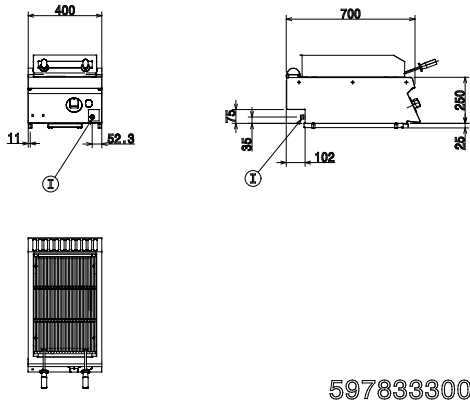

### FUNCTIONAL AND CONSTRUCTION FEATURES

- ◆ Incoloy armoured heating elements.
- ◆ Each half module is provided with one bank of three heating elements (2 kW each).
- ◆ "Power ON" indicator light.

- ◆ Worktop in 1,5mm stainless steel. Front panel in stainless steel with Scotch Brite finish.
- ◆ Feet in stainless steel adjustable in height 50mm.
- ◆ All models have right-angled side edges to allow flush fitting joints between units.
- ◆ Stainless steel grids and splashguard on three sides.

- ◆ IPX4 water protection.
- ◆ Main connections can be via the rear or the base of the unit.
- ◆ Not for installation on refrigerated base.

TECHNICAL DATA				
CHARACTERISTICS	MODELS			
	KGE400T 178096	KGE800T 178097	KGE400T2 178106	KGE800T2 178107
Power supply	Electric	Electric	Electric	Electric
External dimensions - mm				
width	400	800	400	800
depth	700	700	700	700
height	250	250	250	250
Power - kW				
installed-electric	6	12	6	12
Net weight - kg.	32	42	32	42
Supply voltage	400 V, 3N, 50/60	400 V, 3N, 50/60	230 V, 3, 50/60	230 V, 3, 50/60
<b>INCLUDED ACCESSORIES</b>				
S/S GRID+DRAINAGE CHANNELS F. GRILL TOPS	1	1	1	1