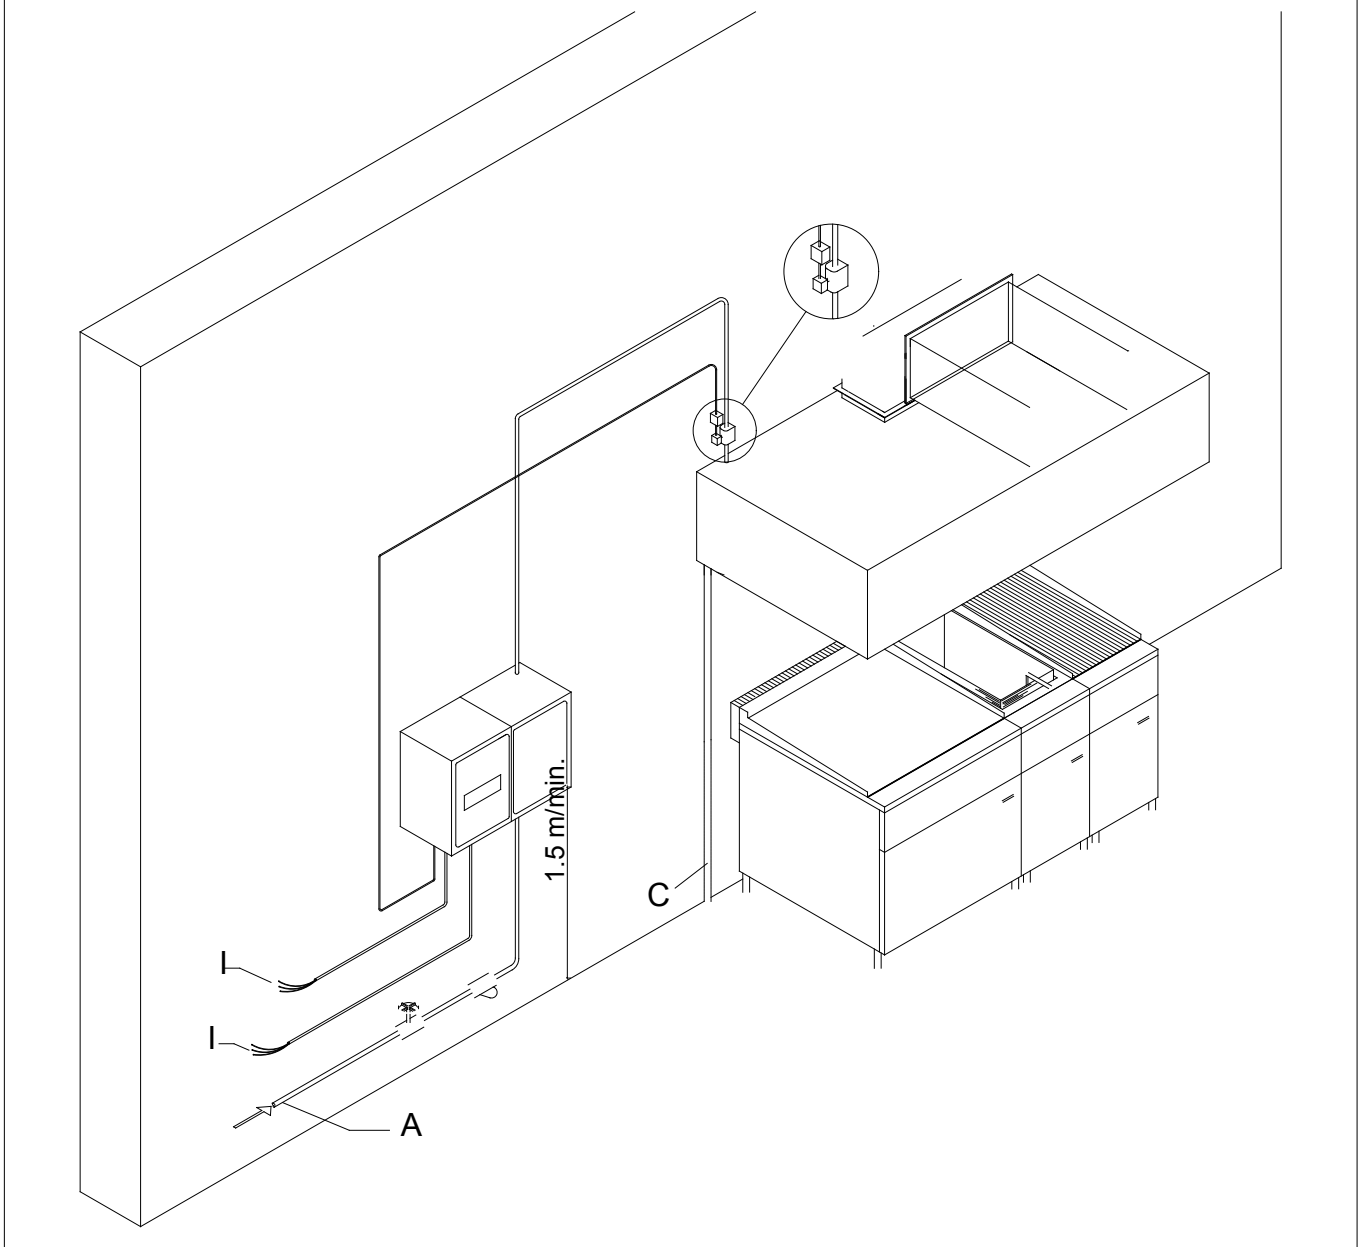

RANGE COMPOSITION

A washing system control panel AWS is the new automatic management system of TORNADO hoods. It is characterized by low costs and by a new software that has simplified all the components reducing their quantity.

WASHING SYSTEM CONTROL PANEL AWS

WASHING SYSTEM CONTROL PANEL **ZANUSSI** PROFESSIONAL

FUNCTIONAL AND CONSTRUCTION FEATURES

- ◆ External covering panel in pre-varnished metal sheet with IP 55 water protection.
- ◆ Three different washing cycles available.
- ◆ Two units: electrical+hydraulic completely separated in order to guarantee a total protection to electronic components.
- ◆ Frontal panel provided with a display showing the functioning status and a programmable keyboard containing all the specific operations.
- ◆ The washing system control panel can be operated manually or can be programmed. You can set the cycle time, the washing cycle frequency and the detergent quantity.

TECHNICAL DATA				
CHARACTERISTICS	MODELS			
	AWS1 641141	AWS2 641142	AWS3 641143	AWS4 641144
External dimensions - mm				
width	600	600	600	600
depth	200	200	200	200
height	400	400	400	400
Net weight - kg.	15	15	15	15