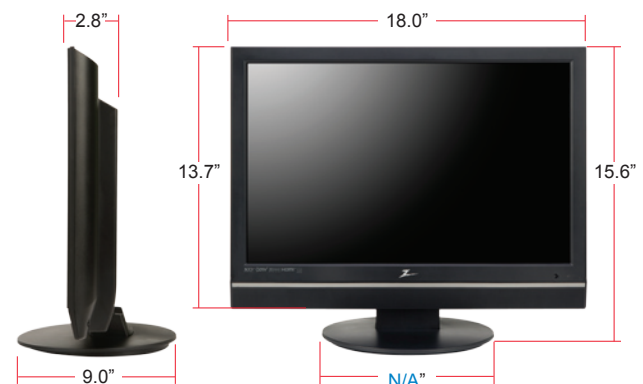

REAR AUDIO/VIDEO INPUTS/OUTPUTS

RF In (Antenna/Cable)	1
L/R Audio/Component Video In	1
S-Video In	1
HD Component Video In (Y,Pb,Pr) + L/R Audio	2
HDMI™/HDCP Input	1 (V.1.3)
RGB In (D-Sub 15pin) - PC	1
PC Audio Input	1
Remote Control In (IR)	1
RS-232c In (Control/Service)	1
USB (Service Only)	1

AUDIO

Audio Outout Power (Watts - THD 10%)	3W + 3W
Speaker System Details	1 Way 2 System
Dolby® Digital Decoder	•
Mono/Stereo/Dual (MTS/SAP)	•
Bass/Treble/Balance Controls	•
Sound Mode	5 Modes
Mute	•

CABINET/ACCESSORIES

Cabinet Style	Table Top
Remote Control Type	Universal
VESA® Compliant	• (N/A mm x N/A mm)

POWER

Consumption (Typical)	40W
Stand-by Consumption	<1W
Energy Star Compliant	•

DIMENSIONS/WEIGHTS

Dimensions w/out stand (W x H x D)	18.0" x 13.7" x 2.8"
Weight w/out stand	10.1 lbs
Dimensions w/stand (W x H x D)	18.0" x 15.6" x 9.0"
Weight w/stand	11.0 lbs
Packaging Dimensions (W x H x D)	20.5" x 16.6" x 6.3"
Weight in package	14.3 lbs
UPC	719192172425
Limited Warranty	1 Year Parts/Labor

DIMENSIONS/REMOTE/INPUTS/OUTPUTS

The Quality Goes in Before the Name Goes on.

zenith

© 2008 Zenith and the "Z Bolt" are registered trademarks of Zenith Electronics Corporation. All other trademarks are the property of their respective owners. Marketed and Distributed by LG Electronics U.S.A., Inc. 1000 Sylvan Avenue, Englewood Cliffs, NJ 07632. Design, features and specifications subject to change without notice. 05/07/08