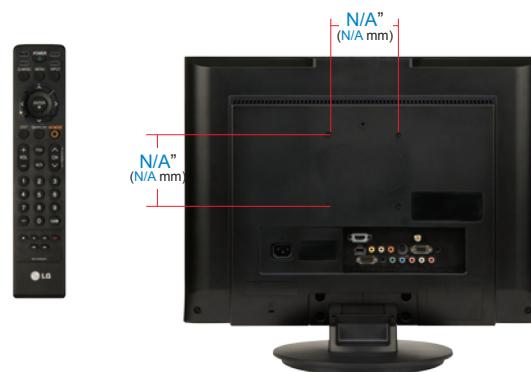

REAR AUDIO/VIDEO INPUTS/OUTPUTS

RF In (Antenna/Cable)	1
L/R Audio/Component Video In	1
S-Video In	1
HD Component Video In (Y,Pb,Pr) + L/R Audio	2
HDMI™/HDCP Input	1 (V.1.3)
RGB In (D-Sub 15pin) - PC	1
PC Audio Input	1
Remote Control In (IR)	1
RS-232c In (Control/Service)	1
USB (Service Only)	1

AUDIO

Audio Outout Power (Watts - THD 10%)	3W + 3W
Speaker System Details	1 Way 2 System
Dolby® Digital Decoder	•
Mono/Stereo/Dual (MTS/SAP)	•
Bass/Treble/Balance Controls	•
Sound Mode	5 Modes
Mute	•

CABINET/ACCESSORIES

Cabinet Style	Table Top
Remote Control Type	Universal
VESA® Compliant	• (N/A mm x N/A mm)

POWER

Consumption (Typical)	40W
Stand-by Consumption	<1W
Energy Star Compliant	•

DIMENSIONS/WEIGHTS

Dimensions w/out stand (W x H x D)	18.0" x 13.7" x 2.8"
Weight w/out stand	10.1 lbs
Dimensions w/stand (W x H x D)	18.0" x 15.6" x 9.0"
Weight w/stand	11.0 lbs
Packaging Dimensions (W x H x D)	20.5" x 16.6" x 6.3"
Weight in package	14.3 lbs
UPC	719192172425
Limited Warranty	1 Year Parts/Labor

DIMENSIONS/REMOTE/INPUTS/OUTPUTS

The Quality Goes in Before the Name Goes on.

zenith

© 2008 Zenith and the "Z Bolt" are registered trademarks of Zenith Electronics Corporation. All other trademarks are the property of their respective owners. Marketed and Distributed by LG Electronics U.S.A., Inc. 1000 Sylvan Avenue, Englewood Cliffs, NJ 07632. Design, features and specifications subject to change without notice. 05/07/08