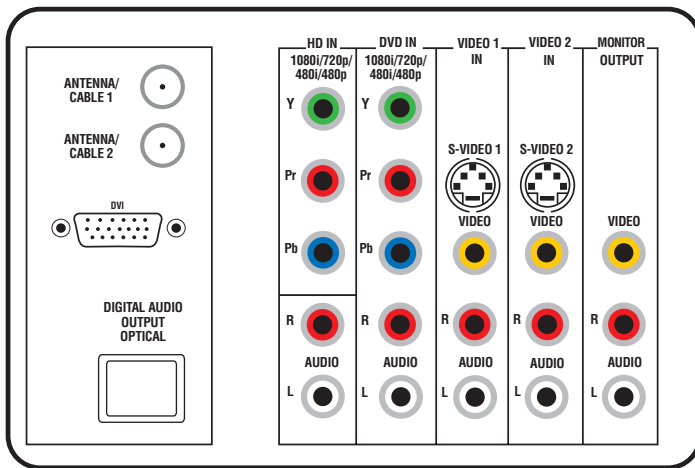

32" 4:3 Direct View Integrated HDTV (C32V37)

Color Temperature Control Using the remote control, users can select between Warm, Mid or Cool presets to control the ambiance and mood of the picture on the screen.

MTS Stereo with SAP Multi-Channel Television Sound, or MTS, produces crisp, clear stereo broadcasts. Second Audio Programming, or SAP, is a separate audio signal that allows networks to broadcast audio in different languages.

Dynamic Focus Ensures accurate side-to-side focus while maintaining accurate center focus, keeping the overall image sharp.

SRS TruSurround® Provides virtual surround sound and allows users to experience multichannel formats with just two speakers.

16:9/4:3 Aspect Ratio Correction Allows users to view feature length movies in their original wide screen format (16:9) or in regular format (4:3).

JACK PACK

RF In	1 (ATSC), 1 (NTSC)
DVI with HDCP	1
Dolby® Digital Out	1 Optical
Hi-Res Component Video In (Y, Pb, Pr)	2 Rear (480i/480p/720p/1080i)
S-Video In	1 Front, 2 Rear
A/V In	1 Front, 2 Rear
A/V Out	1 Rear (NTSC Only)

GENERAL INFORMATION

Remote	Illuminated Universal
Finish	Silver Metallic/Gray
Cabinet Dimensions	
Width x Height x Depth	36.4" x 27.0" x 22.4"
Weight (Approx.)	158.0 lbs.
Dimensions with Packaging	
Width x Height x Depth	41.2" x 30.8" x 27.2"
Shipping Weight (Approx.)	173.0 lbs.
UPC Code	04464270029 4

SERVICE/LIMITED WARRANTY

Warranty: Parts/CRT/Labor	1 Year/2 Years/90 Days

VIDEO ENHANCEMENTS

Screen Size	32"
Aspect Ratio	4:3
CRT	Fine Pitch
3:2 Pulldown Cinema Correction	Yes
Advanced Scan Velocity Modulation	Off/Low/High
Digital Color Transient Improvement	Yes
Digital Luminance Transient Improvement	Yes
Auto 16:9 Enhanced Mode	Yes
Auto Pedestal Clamp	Yes
Manual Tilt Correction Control	Yes
Invar Mask	Yes
Dynamic Focus	Yes
Dark Tint Tube	Yes
Color Temperature	Warm/Mid/Cool
Black Level Expansion/White Level Compression	Yes
3D Y/C Comb Filter	Yes
Aspect Ratio Correction (16:9, 4:3)	Yes

DISPLAY RESOLUTIONS

Display Formats	1080i, 480p
Input Formats	ATSC/NTSC

AUDIO ENHANCEMENTS

Built-in Speakers	20W (10W x 2)
SRS TruSurround™	Yes
Dolby® Digital	Yes
MTS/SAP	Yes
Bass/Treble/Balance	Yes
DSP Sound Fields	Yes (6 Modes)
CC/CC When Mute	Yes

SPECIAL FEATURES

2 Tuner Picture-in-Picture	Yes
Picture-outside-Picture	Yes
Split Screen	Yes
Tuners	ATSC (Advanced 8-VSB Chipset with QAM), NTSC
Tri-lingual Menus	English, Spanish, French
EZ Tag Menu System	Yes
Auto Programming	Yes
Channel Labels	Yes
Parental Control with V-Chip	Yes
Favorite Channel Selection	Yes
Sleep and On/Off Timer	Yes
Flashback	Yes
XDS	Level 2*
Time/Channel Display	Yes
On/Off Speaker Selection	Yes
ENERGY STAR® Compliant	Yes

*Level 2: Auto Channel Labels, Auto Program Titles, Elapsed Time, Program Length, Auto Clock Set. Dimensions and weights are approximate. Design and specifications subject to change without notice.

zenith
DIGITIZE THE EXPERIENCE.™

Dolby® or Dolby® Digital is a trademark of Dolby® Laboratories.
ENERGY STAR® is a registered trademark of the U.S. Environmental Protection Agency.
SRS and the SRS symbol, and TruSurround™, are registered trademarks of SRS Labs, Inc.
Marketed and Distributed by LG Electronics U.S.A., Inc. 1000 Sylvan Avenue, Englewood Cliffs, NJ 07632
www.zenith.com 1-877-9-zenith