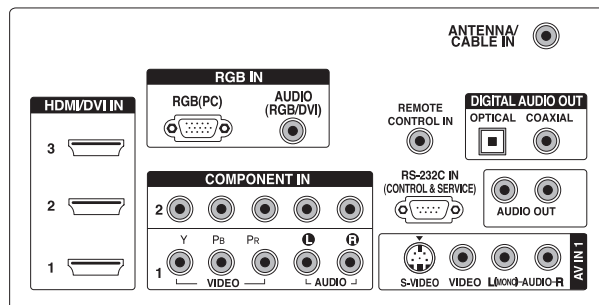

REAR AUDIO/VIDEO INPUTS/OUTPUTS

RF In (Antenna/Cable)	1
L/R Audio/Component Video In	1
L/R Audio Out	1
S-Video In	1
HD Component Video In (Y,Pb,Pr) + L/R Audio	2
Digital Audio Out	1 (Optical)
HDMI™/HDPC Input	3 (V.1.3)
RGB In (D-Sub 15pin) - PC	1
PC Audio Input	1
Remote Control In (IR)	1
RS-232c In (Control/Service)	1
USB (Service Only)	1

AUDIO

Audio Out Power (Watts - THD 10%)	10W + 10W
Speaker System Details	1 Way 2 System
Dolby® Digital Decoder	•
Mono/Stereo/Dual (MTS/SAP)	•
Bass/Treble/Balance Controls	•
Sound Mode	4 Modes
Mute	•

CABINET/ACCESSORIES

Cabinet Style	Table Top
Remote Control Type	Universal
VESA® Compliant	• (600mm x 400mm)

POWER

Consumption (Typical)	220W
Stand-by Consumption	<1W
Energy Star Compliant	•

DIMENSIONS/WEIGHTS

Dimensions w/out stand (W x H x D)	40.9" x 27.1" x 2.7"
Weight w/out stand	48.9 lbs
Dimensions w/stand (W x H x D)	40.9" x 29.6" x 13.2"
Weight w/stand	56.2 lbs
Packaging Dimensions (W x H x D)	44.8" x 33.0" x 16.3"
Weight in package	68.9 lbs
UPC	719192172920
Limited Warranty	1 Year Parts/Labor

DIMENSIONS/REMOTE/INPUTS/OUTPUTS

The Quality Goes in Before the Name Goes on.

© 2008 Zenith and the "Z Bolt" are registered trademarks of Zenith Electronics Corporation. All other trademarks are the property of their respective owners. Marketed and Distributed by LG Electronics U.S.A., Inc. 1000 Sylvan Avenue, Englewood Cliffs, NJ 07632. Design, features and specifications subject to change without notice. 05/21/08