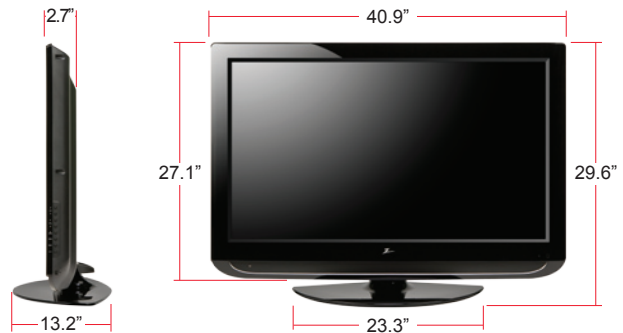

Digital Comb Filter	• (3D)
Color Temperature Control	4 Modes
Aspect Ratio Adjustment	6 Modes
Enhanced Noise Reduction (Video Noise Filter)	• (3D & MPEG)
Enhanced Line Doubler	•
Picture Selection Mode	7 Modes
Picture Reset	•
DTV Signal Strength Indicator	•
Black Stretcher (Black Level Enhancer)	•
DB (Digital Booster)	•

REAR AUDIO/VIDEO INPUTS/OUTPUTS

RF In (Antenna/Cable)	1
L/R Audio/Component Video In	1
L/R Audio Out	1
S-Video In	1
HD Component Video In (Y,Pb,Pr) + L/R Audio	2
Digital Audio Out	1 (Optical)
HDMI™/HDPC Input	3 (V.1.3)
RGB In (D-Sub 15pin) - PC	1
PC Audio Input	1
Remote Control In (IR)	1
RS-232c In (Control/Service)	1
USB (Service Only)	1

AUDIO

Audio Out Power (Watts - THD 10%)	10W + 10W
Speaker System Details	1 Way 2 System
Dolby® Digital Decoder	•
Mono/Stereo/Dual (MTS/SAP)	•
Bass/Treble/Balance Controls	•
Sound Mode	4 Modes
Mute	•

CABINET/ACCESSORIES

Cabinet Style	Table Top
Remote Control Type	Universal
VESA® Compliant	• (600mm x 400mm)

POWER

Consumption (Typical)	220W
Stand-by Consumption	<1W
Energy Star Compliant	•

DIMENSIONS/WEIGHTS

Dimensions w/out stand (W x H x D)	40.9" x 27.1" x 2.7"
Weight w/out stand	48.9 lbs
Dimensions w/stand (W x H x D)	40.9" x 29.6" x 13.2"
Weight w/stand	56.2 lbs
Packaging Dimensions (W x H x D)	44.8" x 33.0" x 16.3"
Weight in package	68.9 lbs
UPC	719192172920
Limited Warranty	1 Year Parts/Labor

DIMENSIONS/REMOTE/INPUTS/OUTPUTS

The Quality Goes in Before the Name Goes on.

© 2008 Zenith and the "Z Bolt" are registered trademarks of Zenith Electronics Corporation. All other trademarks are the property of their respective owners. Marketed and Distributed by LG Electronics U.S.A., Inc. 1000 Sylvan Avenue, Englewood Cliffs, NJ 07632. Design, features and specifications subject to change without notice. 05/21/08