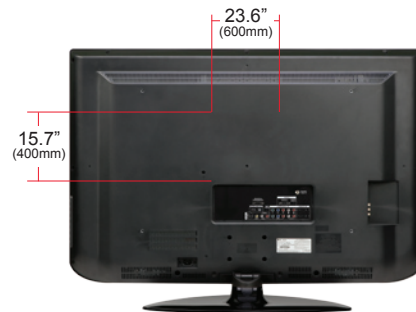

Digital Comb Filter	• (3D)
Color Temperature Control	4 Modes
Aspect Ratio Adjustment	6 Modes
Enhanced Noise Reduction (Video Noise Filter)	• (3D & MPEG)
Enhanced Line Doubler	•
Picture Selection Mode	7 Modes
Picture Reset	•
DTV Signal Strength Indicator	•
Black Stretcher (Black Level Enhancer)	•
DB (Digital Booster)	•

REAR AUDIO/VIDEO INPUTS/OUTPUTS

RF In (Antenna/Cable)	1
L/R Audio/Component Video In	1
L/R Audio Out	1
S-Video In	1
HD Component Video In (Y,Pb,Pr) + L/R Audio	2
Digital Audio Out	1 (Optical)
HDMI™/HDPC Input	3 (V.1.3)
RGB In (D-Sub 15pin) - PC	1
PC Audio Input	1
Remote Control In (IR)	1
RS-232c In (Control/Service)	1
USB (Service Only)	1

AUDIO

Audio Out Power (Watts - THD 10%)	10W + 10W
Speaker System Details	1 Way 2 System
Dolby® Digital Decoder	•
Mono/Stereo/Dual (MTS/SAP)	•
Bass/Treble/Balance Controls	•
Sound Mode	4 Modes
Mute	•

CABINET/ACCESSORIES

Cabinet Style	Table Top
Remote Control Type	Universal
VESA® Compliant	• (600mm x 400mm)

POWER

Consumption (Typical)	220W
Stand-by Consumption	<1W
Energy Star Compliant	•

DIMENSIONS/WEIGHTS

Dimensions w/out stand (W x H x D)	40.9" x 27.1" x 2.7"
Weight w/out stand	48.9 lbs
Dimensions w/stand (W x H x D)	40.9" x 29.6" x 13.2"
Weight w/stand	56.2 lbs
Packaging Dimensions (W x H x D)	44.8" x 33.0" x 16.3"
Weight in package	68.9 lbs
UPC	719192172920
Limited Warranty	1 Year Parts/Labor

DIMENSIONS/REMOTE/INPUTS/OUTPUTS

The Quality Goes in Before the Name Goes on.

© 2008 Zenith and the "Z Bolt" are registered trademarks of Zenith Electronics Corporation. All other trademarks are the property of their respective owners. Marketed and Distributed by LG Electronics U.S.A., Inc. 1000 Sylvan Avenue, Englewood Cliffs, NJ 07632. Design, features and specifications subject to change without notice. 05/21/08