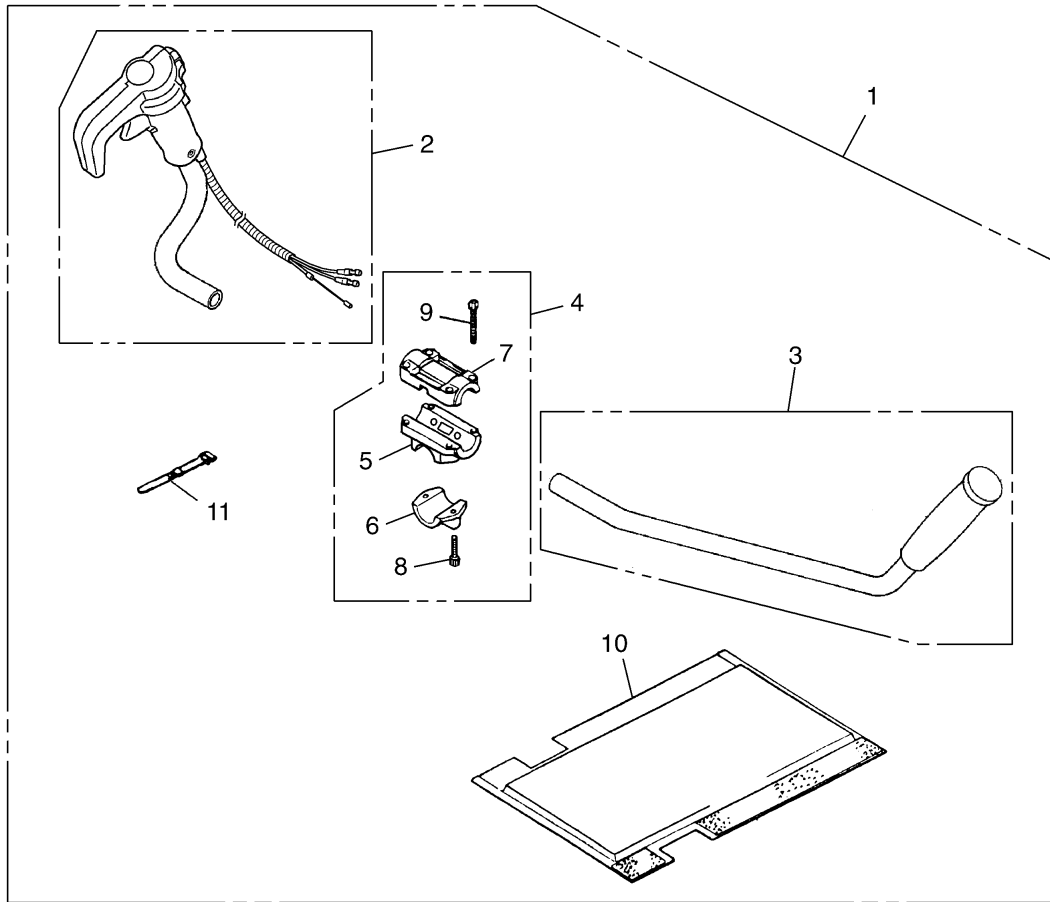

PARTS LIST

BRUSHCUTTERS

W-HANDLE KIT for BC2602 (EU)

NOTE :

1. Use ZENOAH genuine parts specified in the parts list for repair and/or replacement.
2. ZENOAH does not warrant the machines, those which have been damaged by the use of any parts other than those specified by the company.
3. When placing orders of parts for repair and/or replacement, check if the model name and the serial number are suitable to those specified in the parts list, then use parts number described in the parts list.
4. The contents described in the parts list may change due to improvement.
5. The parts for the machine shall be supplied within ten (10) years after the machine is discontinued. [It is possible that some specific parts may be subject to change of their delivery term and list price within the limit of ten (10) years after the machine is discontinued. And it is also possible that some parts may be available even after the limit of ten (10) years.]

April 2003

W-HANDLE KIT for BC2602 (EU)

Key#	PART NUMBER	DESCRIPTION	Q'TY /UNIT	NOTE	Key#	PART NUMBER	DESCRIPTION	Q'TY /UNIT	NOTE
1	T3238-95000	W-HANDLE KIT	1						
2	T3111-14100	• HANDLE-R-ASSY	1						
3	T3111-14300	• HANDLE-L-COMP	1						
4	3583-14101	• BRACKET-ASSY	1						
5	3583-14111	• BRACKET	1						
6	3583-14121	• CAP-L	1						
7	3257-14192	• CAP-U	1						
8	01252-30522	• BOLT	2						
9	01252-30525	• BOLT	4						
10	4050-17110	• PROTECTOR	1						
11	3540-93120	• BAND	1						