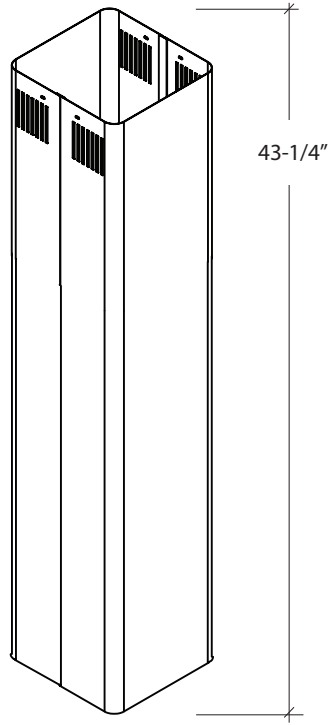

Use, Care, and Installation Guide

Guide d'utilisation, d'entretien et d'installation

Guía de instalación, uso y mantenimiento

OCT06.0101

DUCT COVER EXTENSION KIT

Z1C01ML

For use with ZML series range hoods
(up to 12' ceiling height)

READ AND SAVE THESE INSTRUCTIONS
LISEZ CES INSTRUCTIONS ET CONSERVEZ-LES
LEA Y GUARDE ESTAS INSTRUCCIONES

LIST OF MATERIALS

Angle Brackets*

**installation will require you to use the angle brackets included with the range hood for ceilings over 11'. (pictured on page 2)*

Top Duct Cover

Bottom Duct Cover

Screws Package

U-Shaped Bracket

Support Box

Add Blocking

Fasten Ceiling Bracket to Ceiling
(included with hood)

original angle
brackets included
with range hood