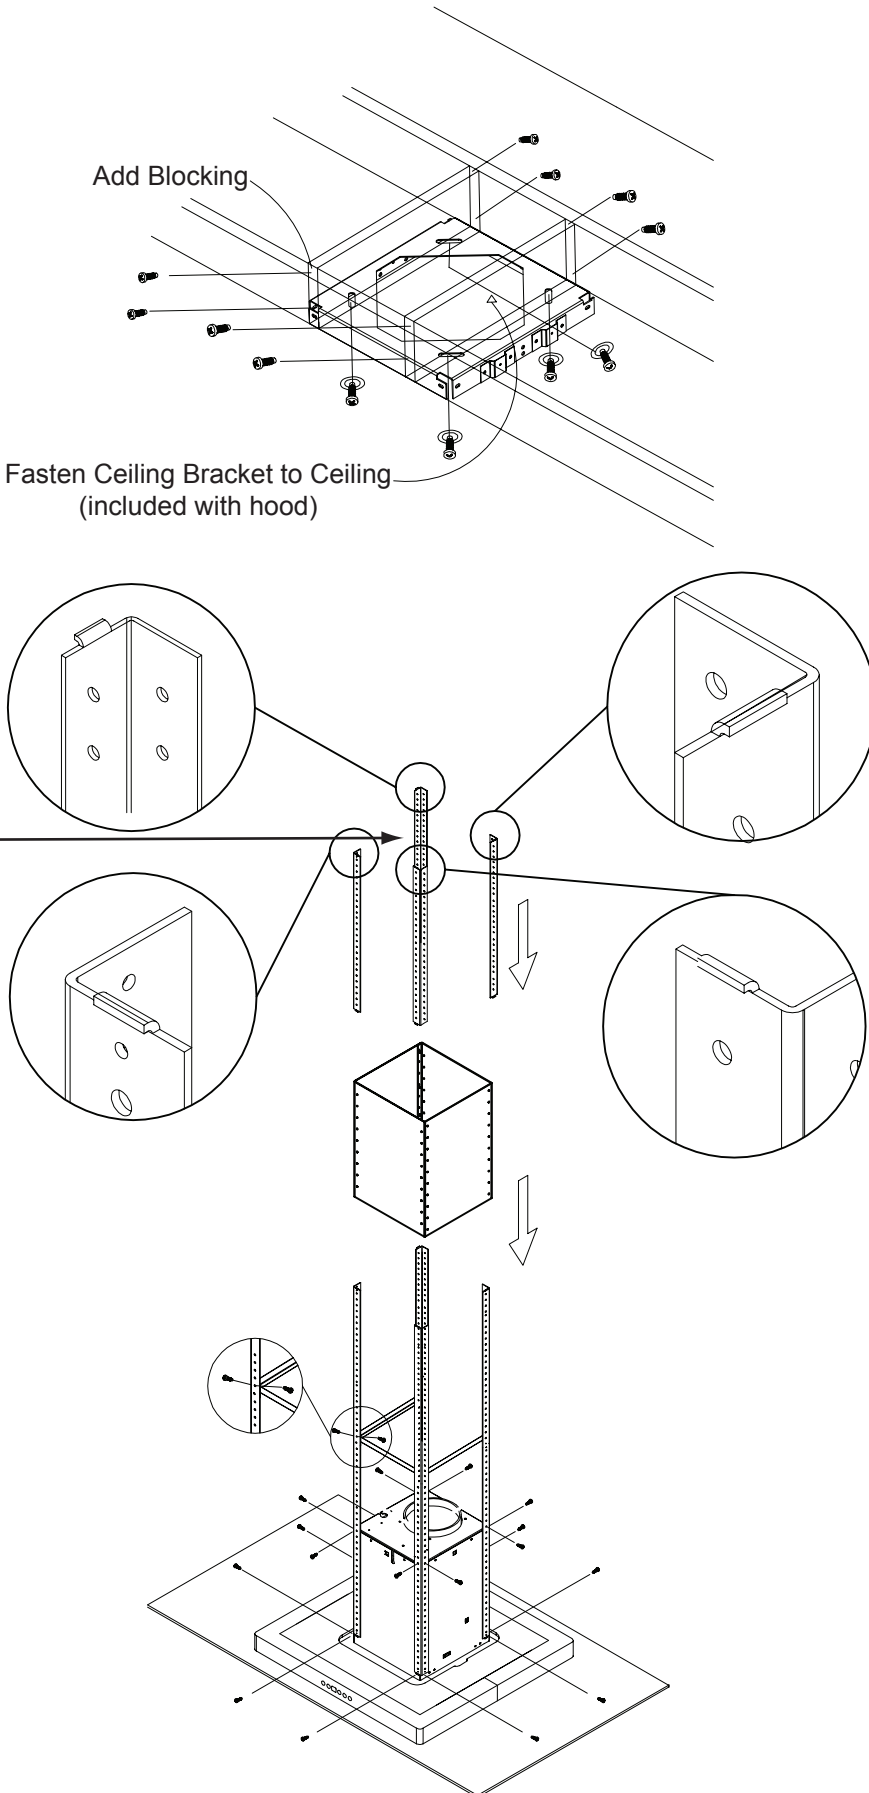

READ AND SAVE THESE INSTRUCTIONS
LISEZ CES INSTRUCTIONS ET CONSERVEZ-LES
LEA Y GUARDE ESTAS INSTRUCCIONES

LIST OF MATERIALS

Angle Brackets*

**installation will require you to use the angle brackets included with the range hood for ceilings over 11'. (pictured on page 2)*

Top Duct Cover

Bottom Duct Cover

Screws Package

U-Shaped Bracket

Support Box

Add Blocking

Fasten Ceiling Bracket to Ceiling
(included with hood)

original angle
brackets included
with range hood