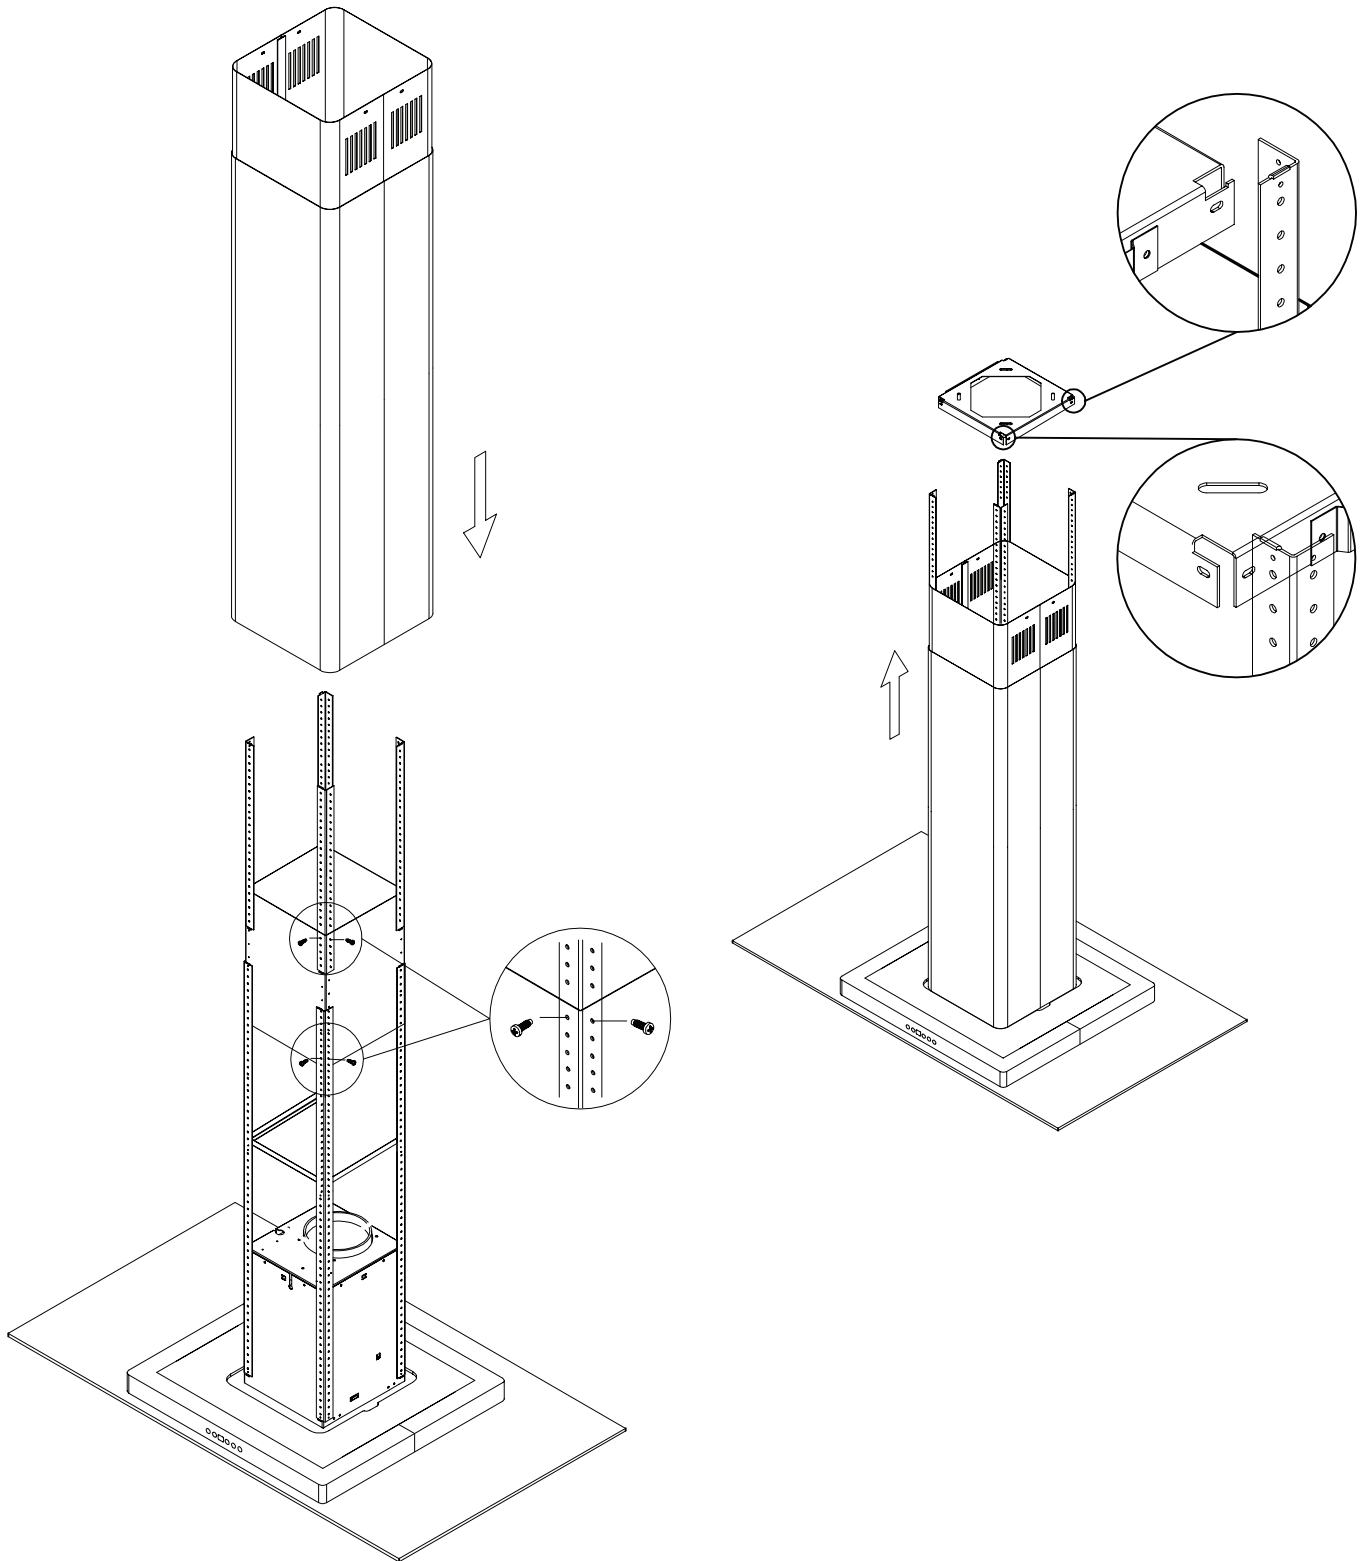

READ AND SAVE THESE INSTRUCTIONS
LISEZ CES INSTRUCTIONS ET CONSERVEZ-LES
LEA Y GUARDE ESTAS INSTRUCCIONES

LIST OF MATERIALS

Angle Brackets*

**installation will require you to use the angle brackets included with the range hood for ceilings over 11'. (pictured on page 2)*

Top Duct Cover

Bottom Duct Cover

Screws Package

U-Shaped Bracket

Support Box

Add Blocking

Fasten Ceiling Bracket to Ceiling
(included with hood)

original angle
brackets included
with range hood