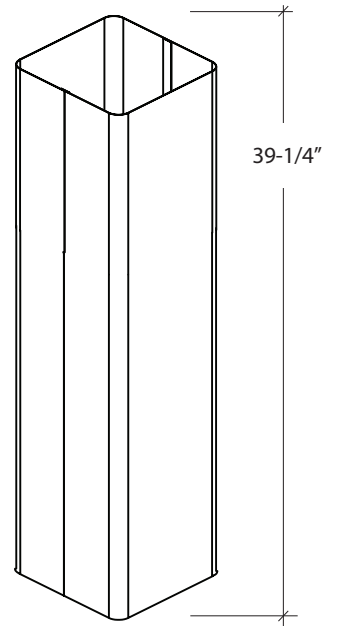

Bottom Duct Cover