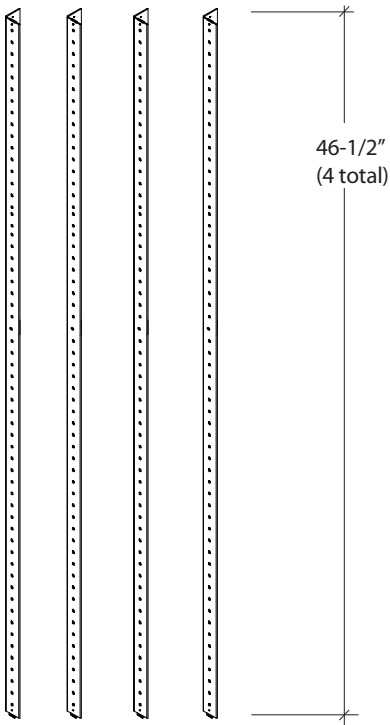

Use, Care, and Installation Guide

Guide d'utilisation, d'entretien et d'installation

Guía de instalación, uso y mantenimiento

OCT06.0101

DUCT COVER EXTENSION KIT

Z1C01ML

For use with ZML series range hoods
(up to 12' ceiling height)

READ AND SAVE THESE INSTRUCTIONS
LISEZ CES INSTRUCTIONS ET CONSERVEZ-LES
LEA Y GUARDE ESTAS INSTRUCCIONES

LIST OF MATERIALS

Angle Brackets*

**installation will require you to use the angle brackets included with the range hood for ceilings over 11'. (pictured on page 2)*