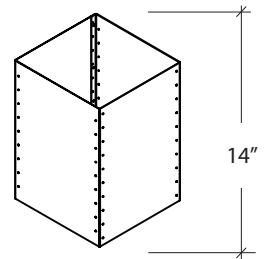

Top Duct Cover

Bottom Duct Cover

Screws Package

U-Shaped Bracket

Support Box

Add Blocking

Fasten Ceiling Bracket to Ceiling
(included with hood)

original angle
brackets included
with range hood