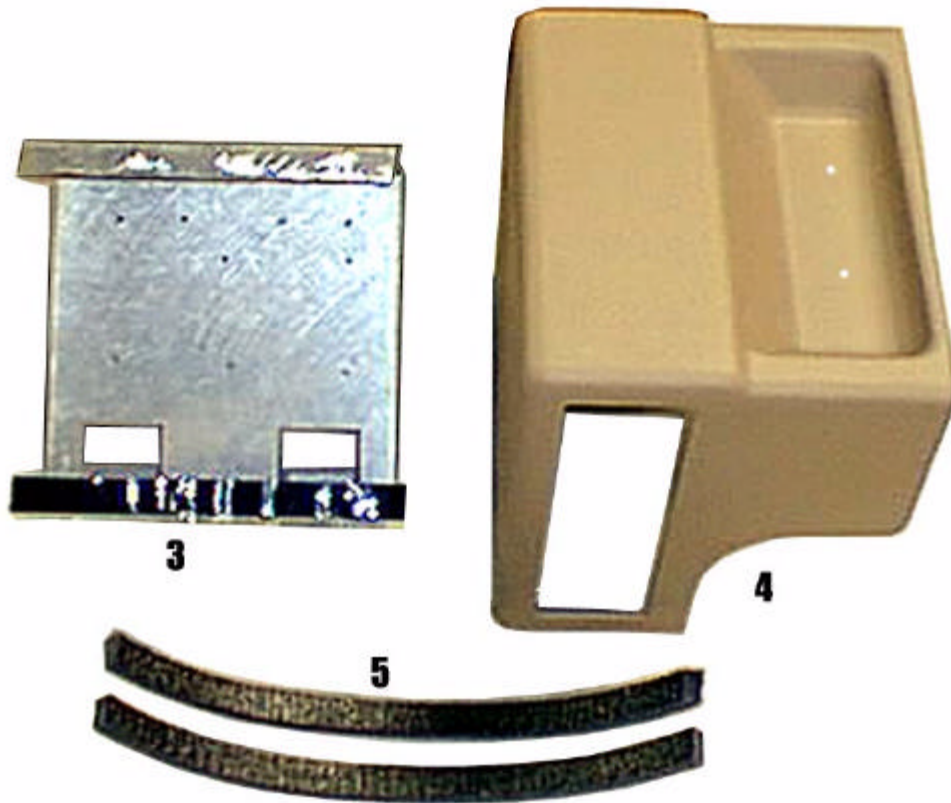

INSTALLATION INSTRUCTIONS
FOR
50-0301x-002 SERIES 1181334
50-0301x-014 SERIES 1181332
50-0301x-019 SERIES 1181336
FORD EXPLORER / MERCURY MOUNTAINEER
VCP HOUSING

These instructions are intended for use only by experienced professionals in the automotive customizing business. Special tools and equipment, as well as specialized handling and care of product during installation, may be required. Before beginning this installation, carefully read through the following instructions. Check for wiring or other componentry behind VCP area before installing.

Materials/ Tools required for this installation:

1. #2 Phillips screwdriver
2. Powered screwdriver or drill with adapter
3. Awl or similar tool
4. Razor knife or similar
5. Audiovox VCP (AVP-7180 or equiv.)

MATERIALS PROVIDED FOR INSTALLATION:

ITEM	Description	QTY
1	SCREW, # 8X 9/16" PWH	10
2	SCREW, # 8 X 3/4" PPH	2
3	VCP MOUNTING BRACKET	1
4	VCP HOUSING	1
5	FOAM TAPE, 3/4" X 3/4" X 14"	2

I. PREPARATION OF VEHICLE INTERIOR

FIGURE 1

1. Retract storage cover, remove from location and lay it in a safe place. See Figure 1.
2. Fold rear seat forward.

3. Install and route all video and audio cables, and any other added component requirements to their respective places in the vehicle. Refer to component installation instructions for wiring diagrams. The suggested routing of the video system cable is as follows: Above the headliner from video system to C-pillar. Down the C-pillar to the floor. Route the power lead to a fused accessory controlled source. Connect the ground lead to the vehicle chassis. Route the remaining wiring (RCA plugs, Remote Sensor extension, etc.) to the VCP location. See Figure 2. Connect per instructions included with the video system. If video system is to be used as a television, install an appropriate antenna per instructions included with the antenna.