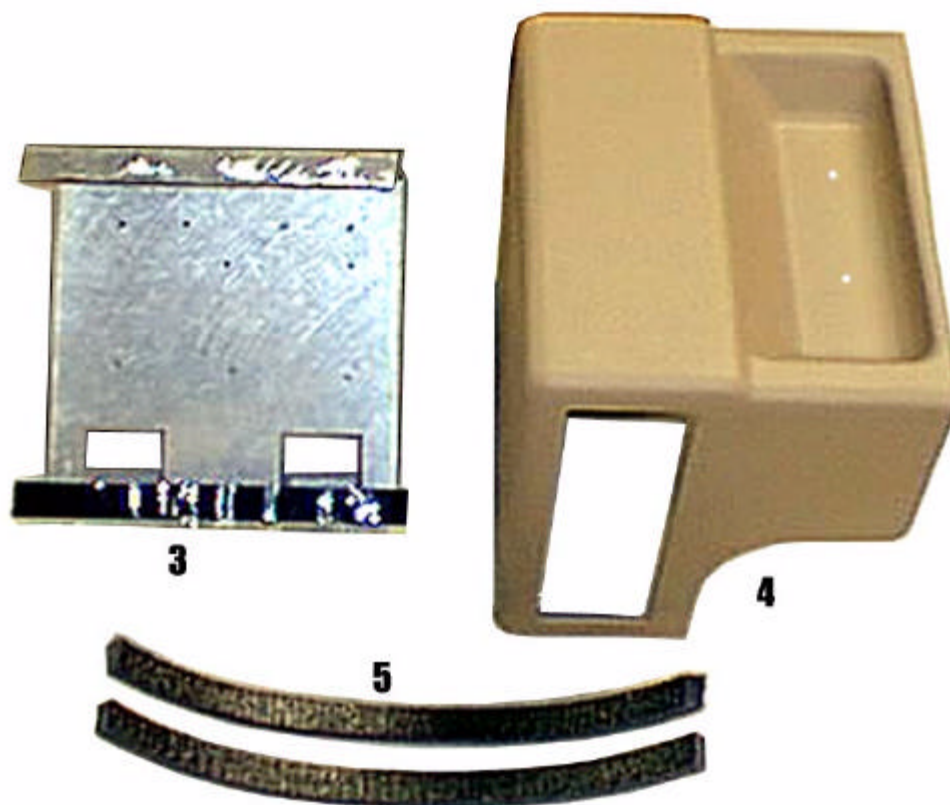

INSTALLATION INSTRUCTIONS
FOR
50-0301x-002 SERIES 1181334
50-0301x-014 SERIES 1181332
50-0301x-019 SERIES 1181336
FORD EXPLORER / MERCURY MOUNTAINEER
VCP HOUSING

These instructions are intended for use only by experienced professionals in the automotive customizing business. Special tools and equipment, as well as specialized handling and care of product during installation, may be required. Before beginning this installation, carefully read through the following instructions. Check for wiring or other componentry behind VCP area before installing.

Materials/ Tools required for this installation:

1. #2 Phillips screwdriver
2. Powered screwdriver or drill with adapter
3. Awl or similar tool
4. Razor knife or similar
5. Audiovox VCP (AVP-7180 or equiv.)

MATERIALS PROVIDED FOR INSTALLATION:

ITEM	Description	QTY
1	SCREW, # 8X 9/16" PWH	10
2	SCREW, # 8 X 3/4" PPH	2
3	VCP MOUNTING BRACKET	1
4	VCP HOUSING	1
5	FOAM TAPE, 3/4" X 3/4" X 14"	2

I. PREPARATION OF VEHICLE INTERIOR

FIGURE 1

1. Retract storage cover, remove from location and lay it in a safe place. See Figure 1.
2. Fold rear seat forward.

3. Install and route all video and audio cables, and any other added component requirements to their respective places in the vehicle. Refer to component installation instructions for wiring diagrams. The suggested routing of the video system cable is as follows: Above the headliner from video system to C-pillar. Down the C-pillar to the floor. Route the power lead to a fused accessory controlled source. Connect the ground lead to the vehicle chassis. Route the remaining wiring (RCA plugs, Remote Sensor extension, etc.) to the VCP location. See Figure 2. Connect per instructions included with the video system. If video system is to be used as a television, install an appropriate antenna per instructions included with the antenna.