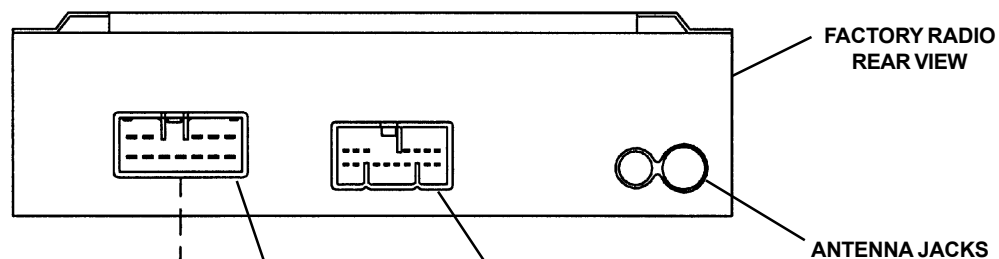

CDC-T02

8-PIN DIN
CONNECTOR

5 METER DIN
CABLE
(SUPPLIED W/
CD CHANGER)

10 DISC CD CHANGER