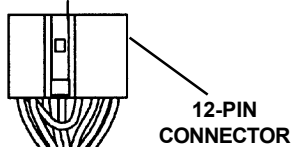

CDC-T02

8-PIN DIN
CONNECTOR

5 METER DIN
CABLE
(SUPPLIED W/
CD CHANGER)

10 DISC CD CHANGER