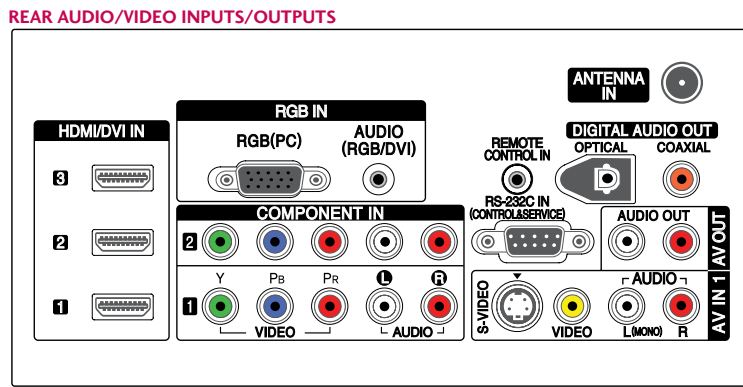

REAR AUDIO/VIDEO INPUTS/OUTPUTS

RF In (Antenna/Cable)	1
L/R Audio/Composite Video In	1
L/R Audio Out	1

REAR AUDIO/VIDEO INPUTS/OUTPUTS (CONTINUED)

S-Video In	1
HD Component Video In (Y,Pb,Pr) + L/R Audio	2
Digital Audio Out	2 (1 Coaxial/1 Optical)
HDMI/HD-DCP Input	3
RGB In (D-Sub 15pin) - PC	1
PC Audio Input	1
RS-232c In (Control/Service)	1
Remote Control In (IR)	1

SIDE AUDIO/VIDEO INPUTS/OUTPUTS

L/R Audio/Composite Video In	1
S-Video In	1
USB In (Music, Photos Only)	1 (JPEG,MP3)

CABINET/ACCESSORIES

Cabinet Style	Table Top
Cabinet Color	Gloss Black
Remote Control Type	Universal
VESA® Compatible (W x H)	600mm x 400mm

POWER

Consumption (Typical)	165 W
Stand-by Consumption	1 W
Energy Star Compliant	•

SPECIFICATIONS

Dimensions w/Out Stand (W x H x D)	36.5" x 25.0" x 3.5"
Weight w/Out Stand	35.9 lbs.
Dimensions w/Stand (W x H x D)	36.5" x 27.5" x 11.0"
Weight w/Stand	44.1 lbs.
Dimensions w/Packaging (W x H x D)	39.3" x 34.4" x 10.4"
Weight In Package	54.0 lbs.
UPC	719192171404
Warranty	1 Year Parts/Labor