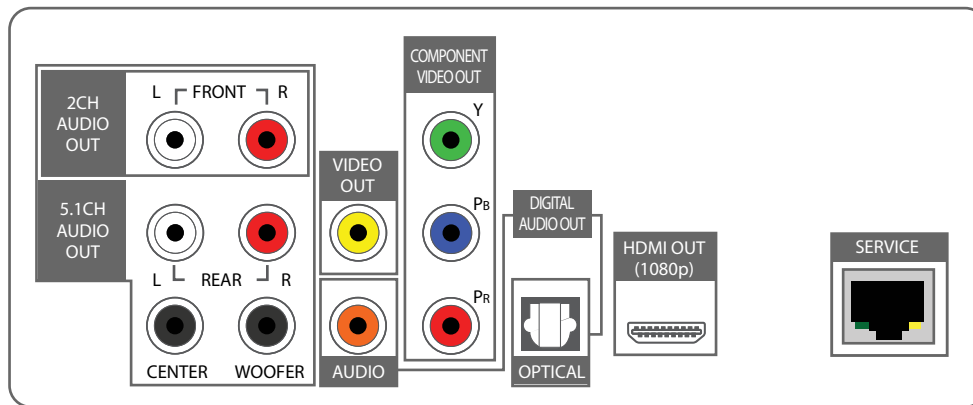

REAR AUDIO/VIDEO INPUTS/OUTPUTS

LG Electronics U.S.A., Inc.
1000 Sylvan Avenue
Englewood Cliffs, NJ 07632
1-800-243-0000
www.LGusa.com