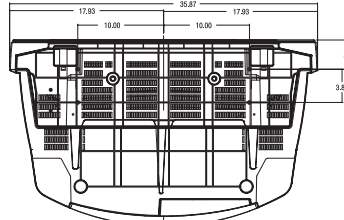

Pro:Idiom™
CONTENT SECURITY by LG

XD™
ENGINE

HDTV
MONITOR

30FZ1DC 30" Wide Truly Flat CRT Commercial Grade TV

DIMENSIONS

Front View

Side View

Bottom View

Top View

SCREEN SIZE	30"
Dimensions (H x W x D)	23.64" x 35.87" x 21.68"
Weight	1279 Lbs.

VIDEO ENHANCEMENTS	
CRT	30" Wide Flat
Display Format	1920 x 1080i
Horizontal/Vertical Scan Rate	15.75 kHz/60 Hertz
Integrated ATSC/NTSC	Yes
Open QAM Tuner	Yes
Dynamic Focus	Yes
Comb Filter	4H Comb Filter
Scan Velocity Modulation	Yes (Off/Low/High)
Color Temperature	Yes (Cool/Mid/Warm)
Auto Flesh Tone	Yes
DLTI/DCTI	Yes
Black/Blue Stretcher	Yes
White Level Compression	Yes
Advanced Ghost Canceler	Yes
Improved Weak Signal Performance	Yes (PVSB)
3:2 Cinema Correction	Yes
Aspect Ratio Correction	Normal, Wide, Horizon, Zoom1, Zoom2, Cinema Zoom
Manual Degaussing	Yes
Tilt Correction Control	Yes (Manual)
Picture User Control	Contrast/Brightness/Tint/Color/Sharpness
EZ Video	Custom, Normal, Movie, Sports, Video Game, Weak Signal, Day Light
LST-4100a Required	Yes (Sold Separately)