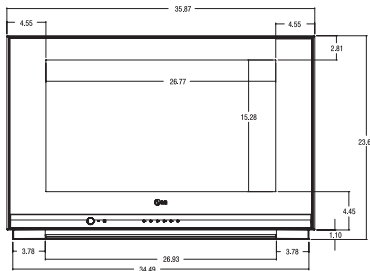

Pro:Idiom™
CONTENT SECURITY by LG

XD™
ENGINE

HDTV
MONITOR

30FZ1DC 30" Wide Truly Flat CRT Commercial Grade TV

DIMENSIONS

Front View

Side View

Bottom View

Top View

SCREEN SIZE	30"
Dimensions (H x W x D)	23.64" x 35.87" x 21.68"
Weight	1279 Lbs.

VIDEO ENHANCEMENTS	
CRT	30" Wide Flat
Display Format	1920 x 1080i
Horizontal/Vertical Scan Rate	15.75 kHz/60 Hertz
Integrated ATSC/NTSC	Yes
Open QAM Tuner	Yes
Dynamic Focus	Yes
Comb Filter	4H Comb Filter
Scan Velocity Modulation	Yes (Off/Low/High)
Color Temperature	Yes (Cool/Mid/Warm)
Auto Flesh Tone	Yes
DLTI/DCTI	Yes
Black/Blue Stretcher	Yes
White Level Compression	Yes
Advanced Ghost Canceler	Yes
Improved Weak Signal Performance	Yes (PVSB)
3:2 Cinema Correction	Yes
Aspect Ratio Correction	Normal, Wide, Horizon, Zoom1, Zoom2, Cinema Zoom
Manual Degaussing	Yes
Tilt Correction Control	Yes (Manual)
Picture User Control	Contrast/Brightness/Tint/Color/Sharpness
EZ Video	Custom, Normal, Movie, Sports, Video Game, Weak Signal, Day Light
LST-4100a Required	Yes (Sold Separately)