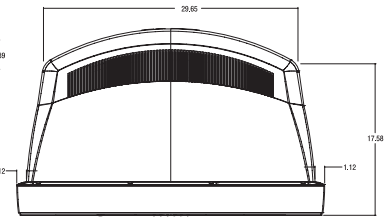

Pro:Idiom™
CONTENT SECURITY by LG

XD™
ENGINE

HDTV
MONITOR

30FZ1DC 30" Wide Truly Flat CRT Commercial Grade TV

DIMENSIONS

Front View

Side View

Bottom View

Top View

SCREEN SIZE	30"
Dimensions (H x W x D)	23.64" x 35.87" x 21.68"
Weight	1279 Lbs.

VIDEO ENHANCEMENTS	
CRT	30" Wide Flat
Display Format	1920 x 1080i
Horizontal/Vertical Scan Rate	15.75 kHz/60 Hertz
Integrated ATSC/NTSC	Yes
Open QAM Tuner	Yes
Dynamic Focus	Yes
Comb Filter	4H Comb Filter
Scan Velocity Modulation	Yes (Off/Low/High)
Color Temperature	Yes (Cool/Mid/Warm)
Auto Flesh Tone	Yes
DLTI/DCTI	Yes
Black/Blue Stretcher	Yes
White Level Compression	Yes
Advanced Ghost Canceler	Yes
Improved Weak Signal Performance	Yes (PVSB)
3:2 Cinema Correction	Yes
Aspect Ratio Correction	Normal, Wide, Horizon, Zoom1, Zoom2, Cinema Zoom
Manual Degaussing	Yes
Tilt Correction Control	Yes (Manual)
Picture User Control	Contrast/Brightness/Tint/Color/Sharpness
EZ Video	Custom, Normal, Movie, Sports, Video Game, Weak Signal, Day Light
LST-4100a Required	Yes (Sold Separately)