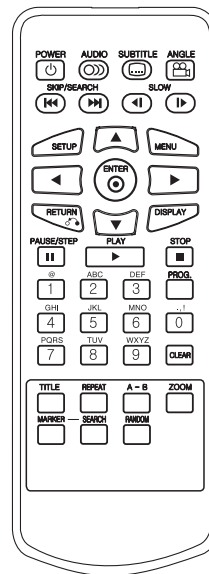

LG Electronics U.S.A., Inc. • 1000 Sylvan Avenue Englewood Cliffs, NJ 07632

Customer Service and Technical Support: (800) 243-0000 • LGusa.com

© 2008 LG Electronics U.S.A., Inc., Englewood Cliffs, NJ. All rights reserved. "LG Life's Good" is a registered trademark of LG Corp.

All other trademarks are the property of their respective owners. Design, features and specifications subject to change without notice. 06/13/08