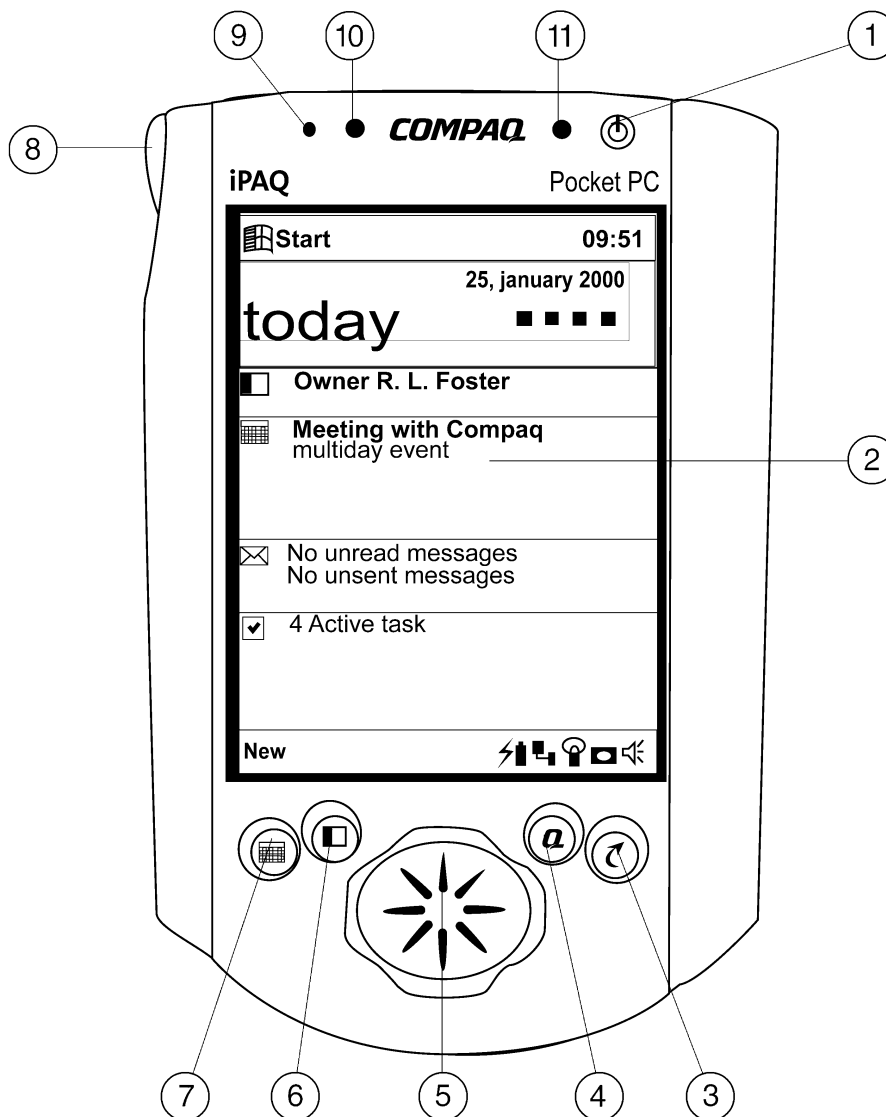

- | | |
|------------------------------------|----------------------------------|
| 1. Instant on/off and Light Button | 7. Calendar Button |
| 2. Display | 8. Voice Recorder Button |
| 3. QStart Button | 9. Microphone |
| 4. QMenu | 10. Ambient Light Sensor |
| 5. Speaker and 5-way joystick | 11. Alarm/Charge Indicator Light |
| 6. Contacts Button | |