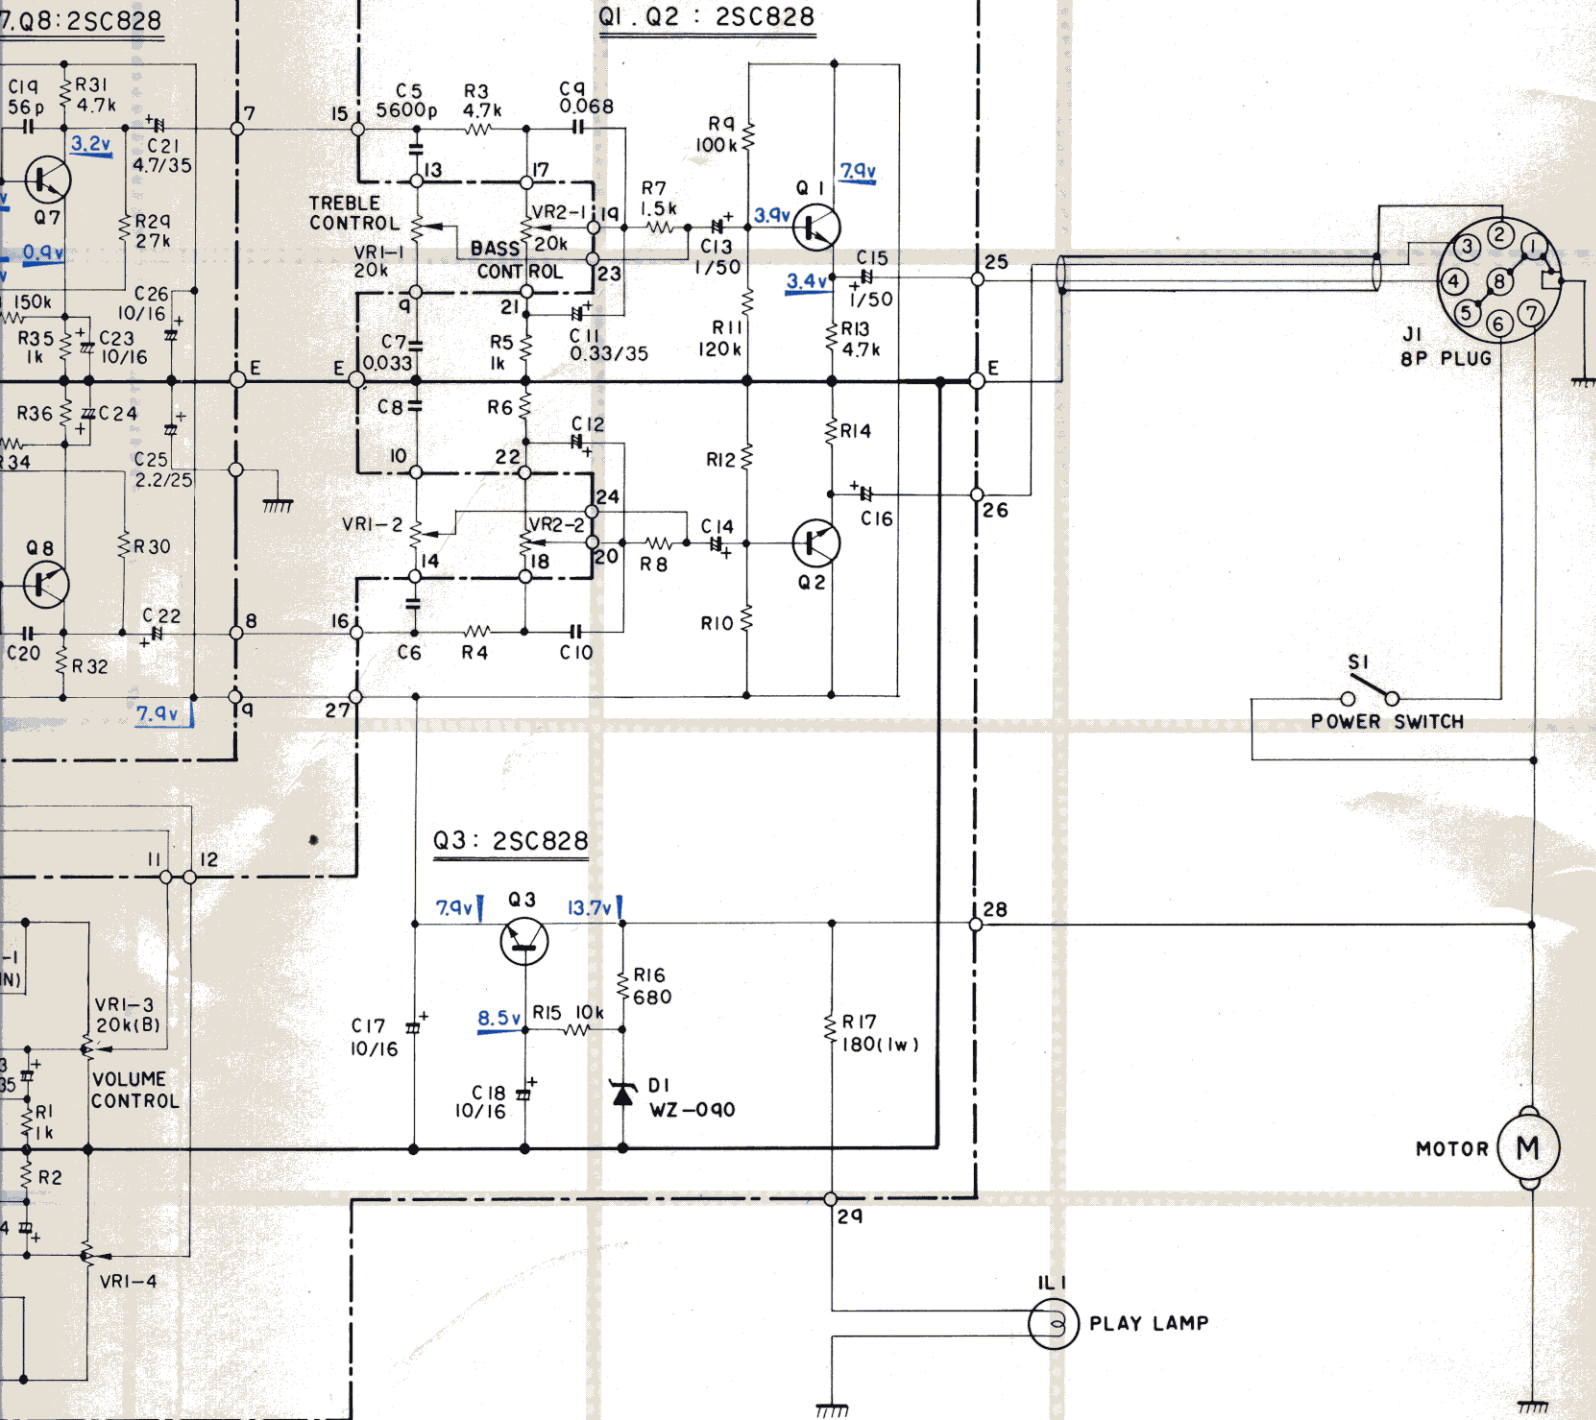

D E F

CONTROL AMPLIFIER UNIT (CWK-115)