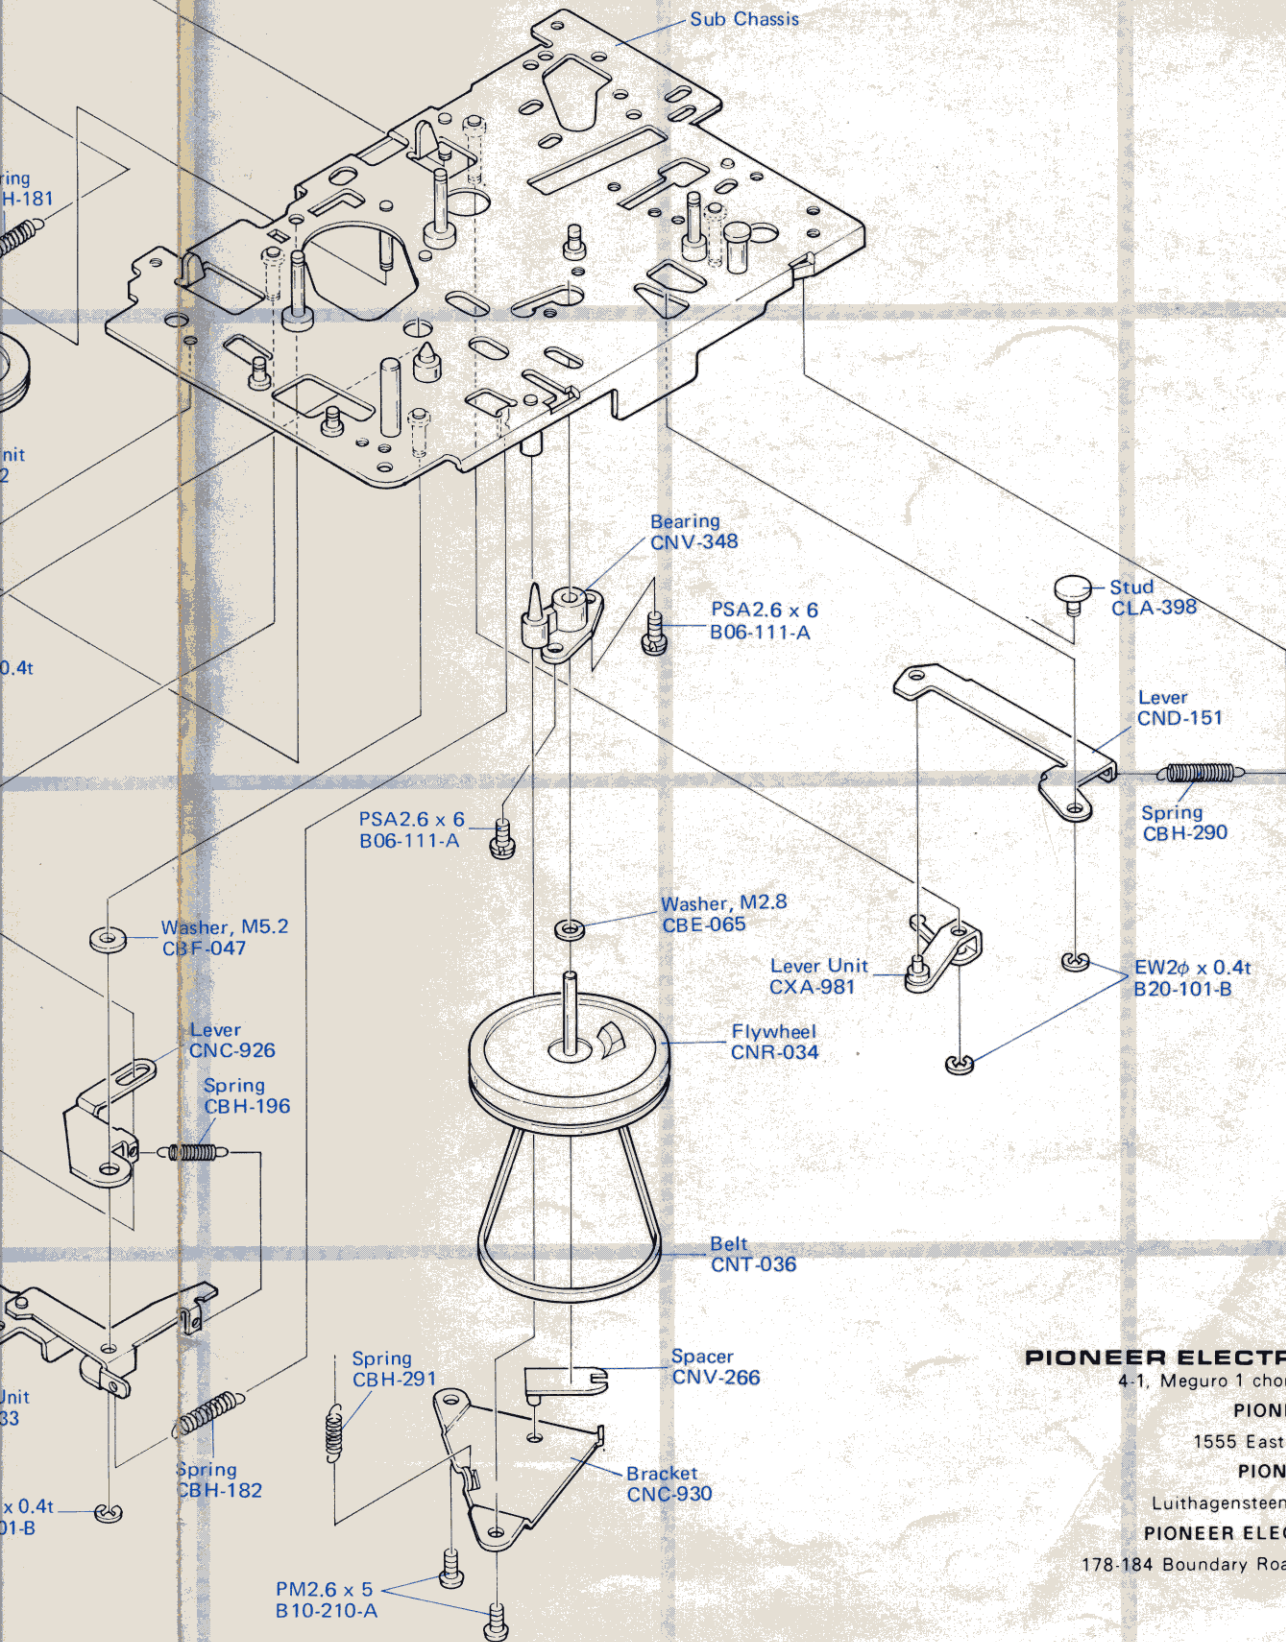

• Before Change (Name Plate)

• After Change (Name Plate)

CASSETTE MECHANISM EXPLODED VIEW (TOP)

Unit

NOTICE: Part whose parts number is omitted is subject to being not supplied.

CASSETTE MECHANISM EXPLODED VIEW (BOTTOM)