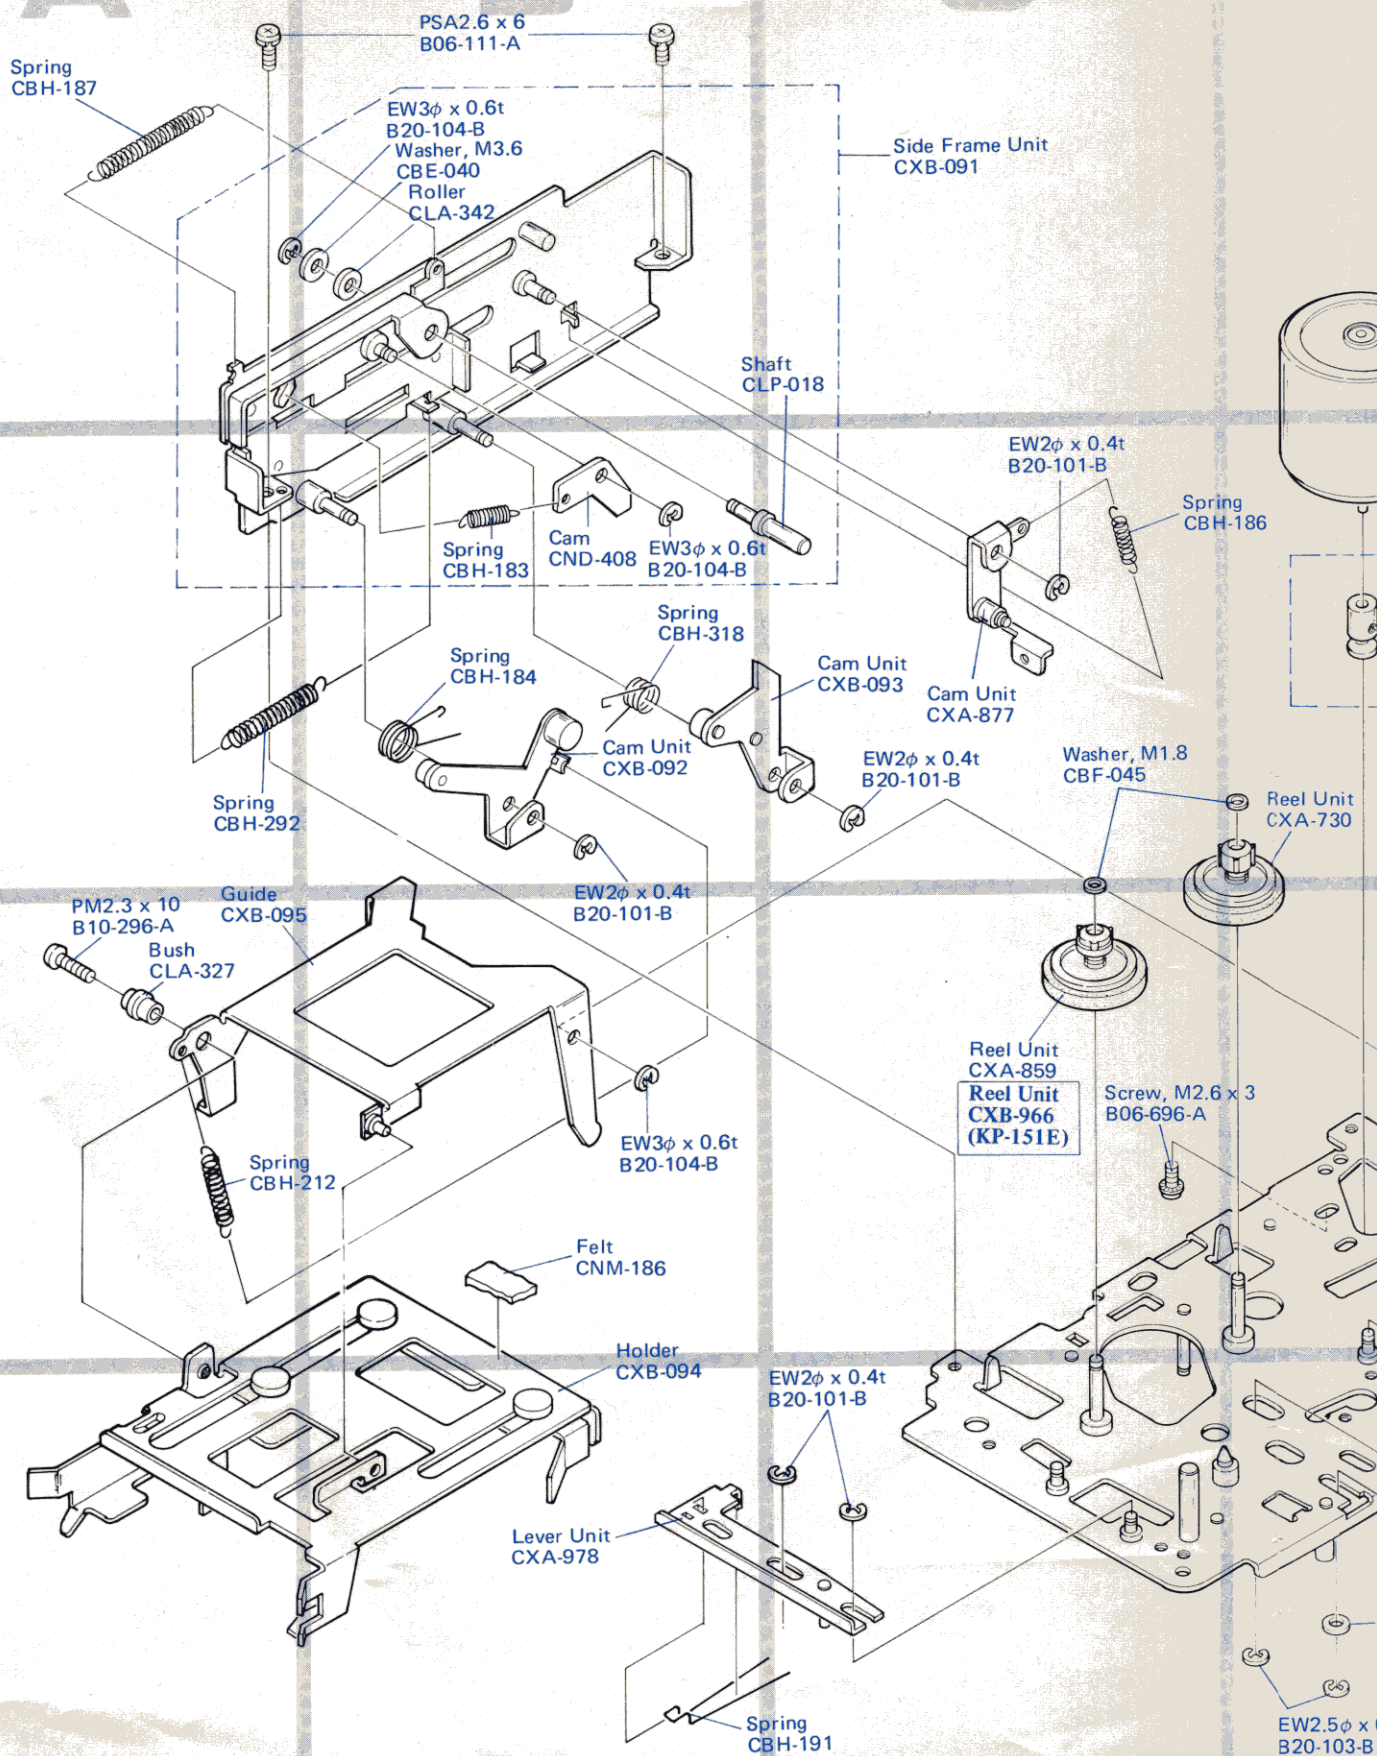

Cassette Mechanism Assembly has been changed for the models starting from the serial numbers shown in the table below.

Model	Serial No. Applied	Model	Serial No. Applied
KP-151 E	24,601~	KP-4300A ZEB	7,601~
KP-212 E	77,601~	KP-410A ZE	6,601~
KP-250 ZE	31,101~	KP-4400A ZE	1~
KP-4000 G	89,101~	KP-4900A SE	2,601~
KP-4000A ZE	26,101~	08118-65707	1,101~
KP-4000A ZEB	11,101~	08118-65708	1,101~
KP-4300A ZE	1,601~		

• Before Change (Name Plate)

• After Change (Name Plate)

CASSETTE MECHANISM EXPLODED VIEW (TOP)

Unit

NOTICE: Part whose parts number is omitted is subject to being not supplied.

CASSETTE MECHANISM EXPLODED VIEW (BOTTOM)