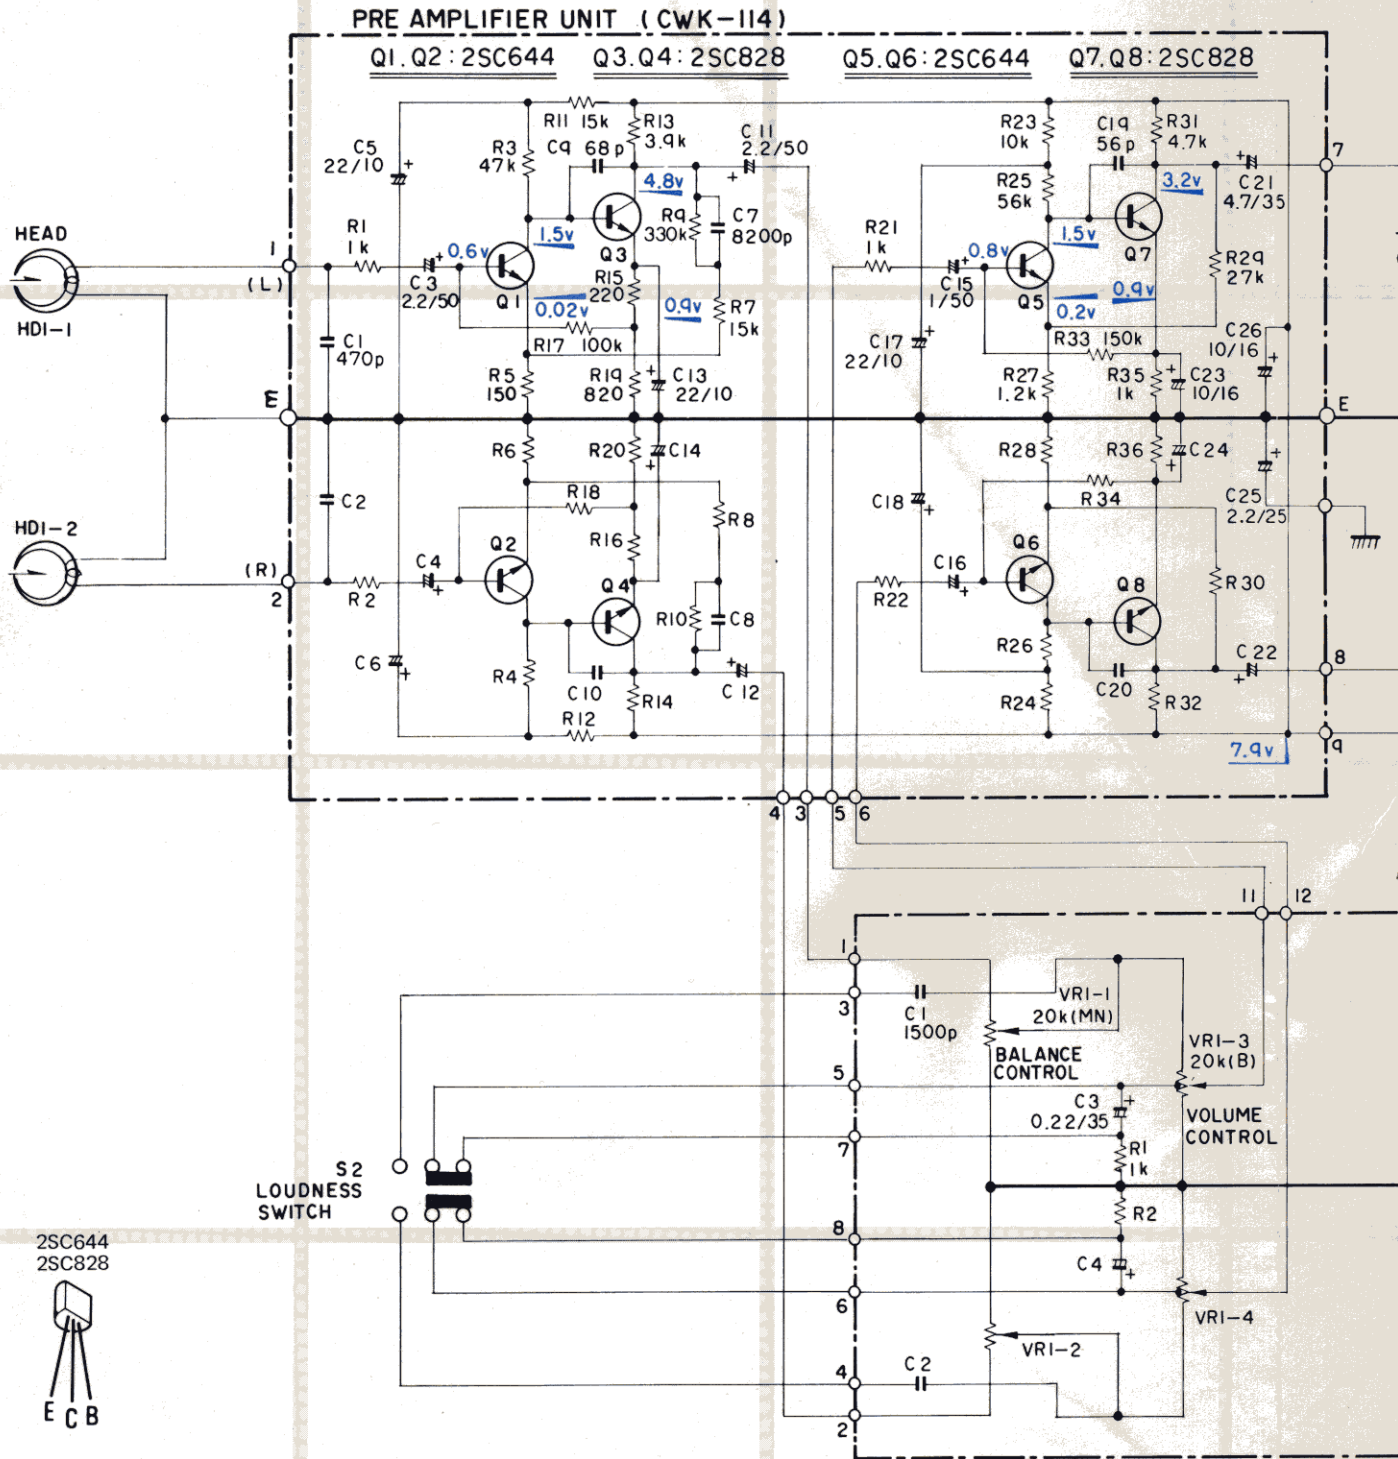

SCHEMATIC CIRCUIT DIAGRAM