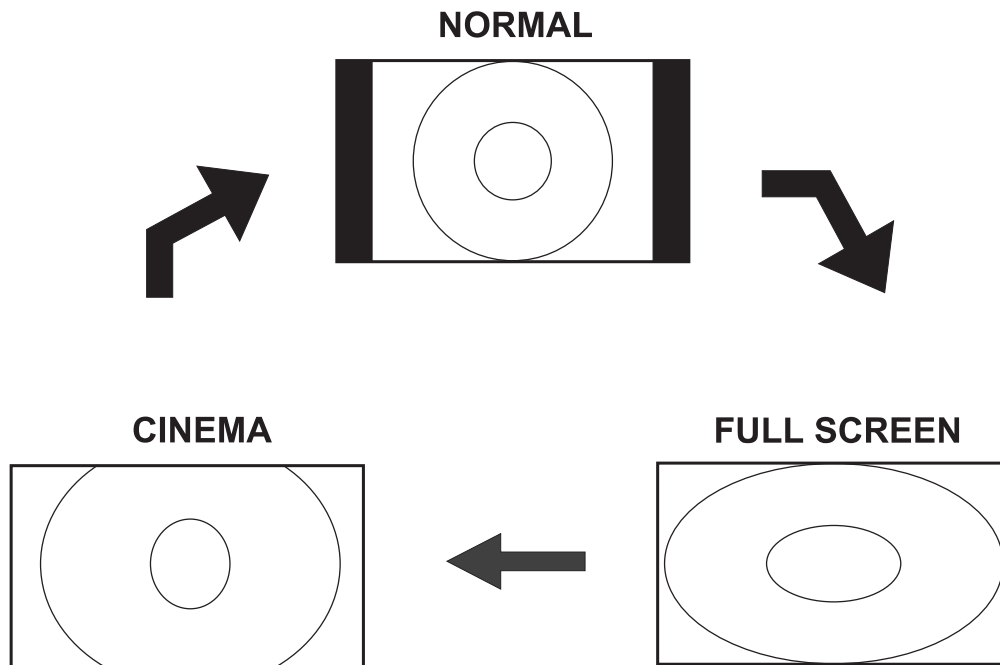

The Setup Menu appears
Brightness will be highlighted in red.

Press + or – to select Day or Night highlighted in red. Day selection will be bright, Night will be dark.

Note: If brightness control is set for Night, It will return to Day mode whenever the Ignition is turned off for more than 30 seconds.

Display Mode

1. Press MENU to get the On Screen Display (OSD).
2. Select Display Mode.
3. Press the + or the - to switch the screen aspect ratio.

FULL SCREEN: 16:9 picture is fully displayed.

CINEMA : Picture is displayed with uniform vertical enlargement.