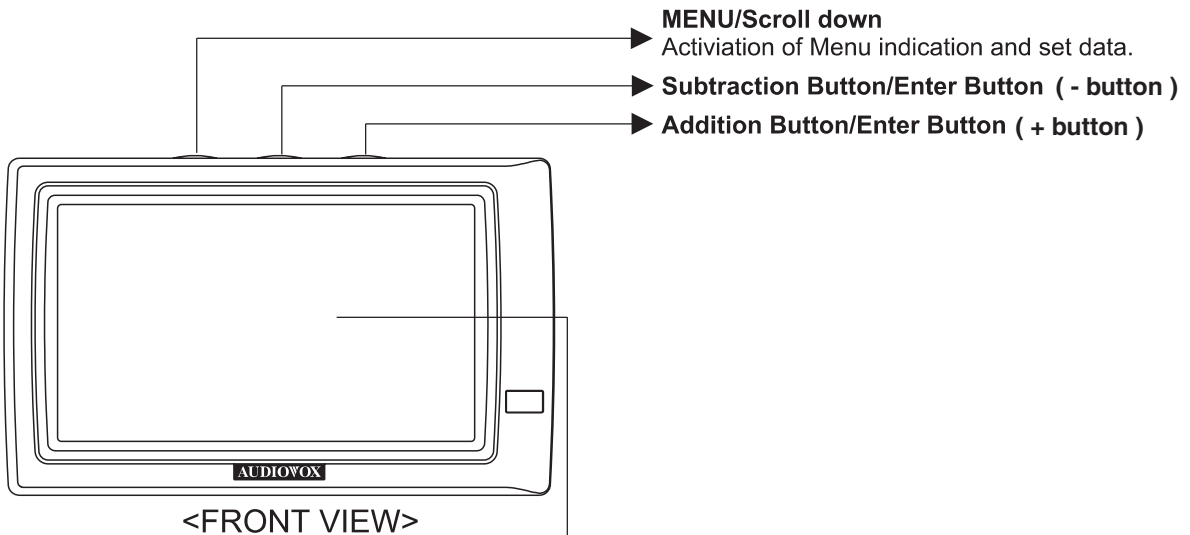

■ AUX Cable

(External VCR device connection wire)

- 1) Type of Cable : Two RCA to One Stereo Cable.

OSD Menu Structure

■ Monitor Panel Control

<TOP VIEW>

CVBS MENU

RGB(Navigation) MENU

SETUP MENU

On Screen
Display (OSD)
Indicator

On Screen Display

This page describes the function of the control keys and the OSD menu structure.

The relevant menu (video or nav) will be detected automatically, depending on the input mode given by the display control line or by VCR-connector.