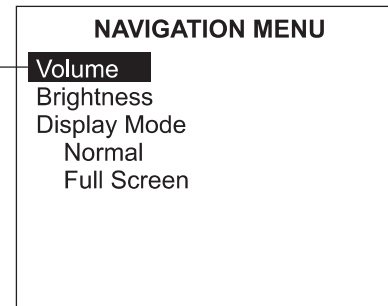

■ AUX Cable

(External VCR device connection wire)

- 1) Type of Cable : Two RCA to One Stereo Cable.

OSD Menu Structure

■ Monitor Panel Control

<TOP VIEW>

CVBS MENU

RGB(Navigation) MENU

SETUP MENU

On Screen
Display (OSD)
Indicator

On Screen Display

This page describes the function of the control keys and the OSD menu structure.

The relevant menu (video or nav) will be detected automatically, depending on the input mode given by the display control line or by VCR-connector.

Monitor Settings

The color display is equipped with On-Screen Display (OSD) prompting for the monitor settings.

There are 3 buttons on top of the monitor.
These will be used for the OSD control. They are as follows:

- * Volume: Adjust Volume level of the built-in
monitor loudspeaker
- * Brightness: Adjust brightness of the display.
- * Display mode: Screen display; the selected setting
is indicated in red.
Possible selections include:
“Full Screen “ (16:9)
“Normal” (4:3)