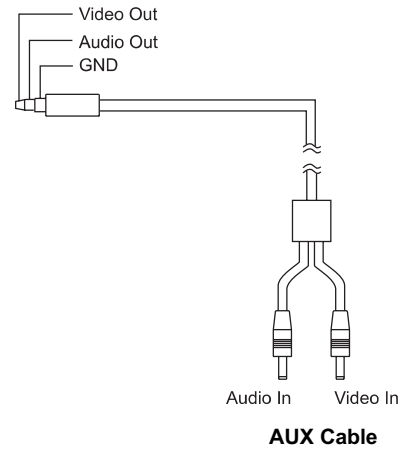

LCM5N 5 Inch Navigation Monitor
LCM58N 5.8 Inch Navigation Monitor
with
1 Video Input Capability

Operation Manual

Important Notice

It is unlawful in most jurisdictions for a person to drive a motor vehicle which is equipped with a television viewer or screen that is located in the motor vehicle at any point or that is visible directly or indirectly, to the driver while operating the vehicle.

■ AUX Cable

(External VCR device connection wire)

- 1) Type of Cable : Two RCA to One Stereo Cable.

OSD Menu Structure

■ Monitor Panel Control

<TOP VIEW>

CVBS MENU

RGB(Navigation) MENU

SETUP MENU

On Screen
Display (OSD)
Indicator

On Screen Display

This page describes the function of the control keys and the OSD menu structure.

The relevant menu (video or nav) will be detected automatically, depending on the input mode given by the display control line or by VCR-connector.