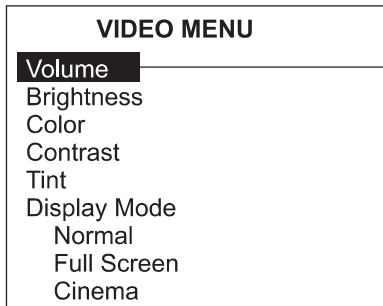

■ AUX Cable

(External VCR device connection wire)

- 1) Type of Cable : Two RCA to One Stereo Cable.

OSD Menu Structure

■ Monitor Panel Control

<TOP VIEW>

CVBS MENU

RGB(Navigation) MENU

SETUP MENU

On Screen
Display (OSD)
Indicator

On Screen Display

This page describes the function of the control keys and the OSD menu structure.

The relevant menu (video or nav) will be detected automatically, depending on the input mode given by the display control line or by VCR-connector.

Monitor Settings

The color display is equipped with On-Screen Display (OSD) prompting for the monitor settings.

There are 3 buttons on top of the monitor.
These will be used for the OSD control. They are as follows:

- * Volume: Adjust Volume level of the built-in
monitor loudspeaker
- * Brightness: Adjust brightness of the display.
- * Display mode: Screen display; the selected setting
is indicated in red.
Possible selections include:
“Full Screen “ (16:9)
“Normal” (4:3)