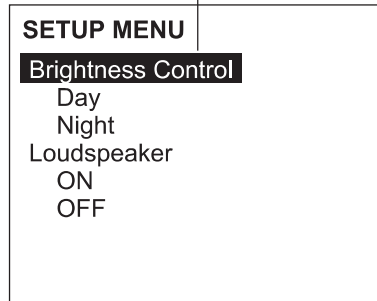

■ AUX Cable

(External VCR device connection wire)

- 1) Type of Cable : Two RCA to One Stereo Cable.

OSD Menu Structure

■ Monitor Panel Control

<TOP VIEW>

CVBS MENU

RGB(Navigation) MENU

SETUP MENU

On Screen
Display (OSD)
Indicator

On Screen Display

This page describes the function of the control keys and the OSD menu structure.

The relevant menu (video or nav) will be detected automatically, depending on the input mode given by the display control line or by VCR-connector.

Monitor Settings

The color display is equipped with On-Screen Display (OSD) prompting for the monitor settings.

There are 3 buttons on top of the monitor.
These will be used for the OSD control. They are as follows:

- * Volume: Adjust Volume level of the built-in
monitor loudspeaker
- * Brightness: Adjust brightness of the display.
- * Display mode: Screen display; the selected setting
is indicated in red.
Possible selections include:
“Full Screen “ (16:9)
“Normal” (4:3)