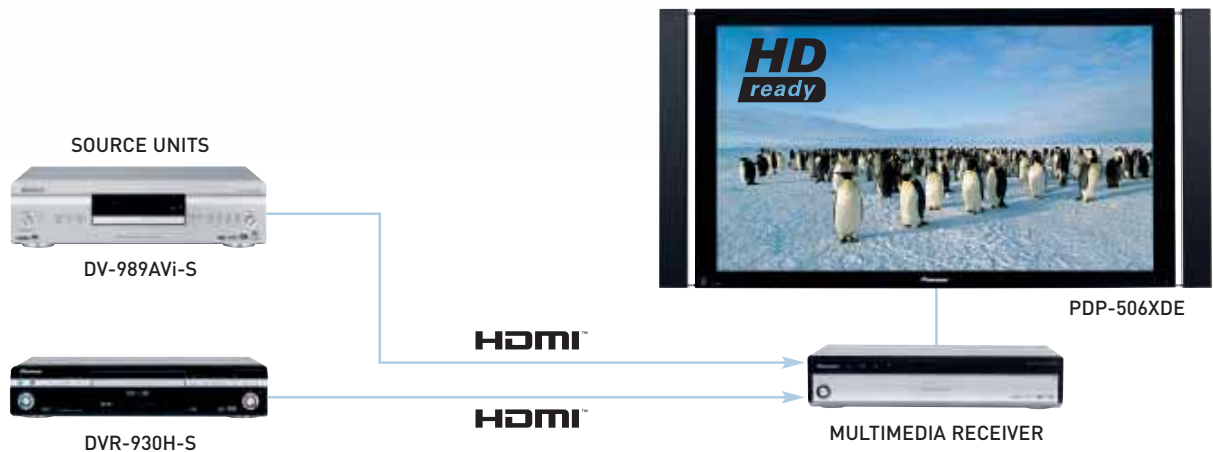

### THE ULTIMATE DIGITAL AUDIO/VIDEO ENTERTAINMENT

This combination of top-of-the-line Pioneer units is at the forefront of the digital revolution. Start off with Pioneer's HD ready Plasma TV for vivid high definition images. It's outfitted with a built-in digital tuner so you can enjoy free-to-air digital broadcasts. The multimedia receiver's two HDMI interfaces handle digital throughput of audio and video signals. In this set-up, a digital set-top box is connected, to enjoy digital broadcasts, as well as an HDMI-equipped A/V receiver, for the purest digital surround sound. The A/V receiver takes over from here as the digital masterpiece. i.LINK and HDMI networking allows you to hook up both an HDD DVD recorder with HDMI connectivity and a top-quality DVD-Audio/Video/SACD player featuring both i.LINK and HDMI. This ensures full digital audio and video signal data transfer directly from the source to the receiver, and on to the Plasma TV — without conversions, therefore with utmost purity. Finally, the sound is precisely delivered by Pioneer's world-class speaker line. Every angle is covered here, every whim. This is the ultimate solution for totally digital audio and video entertainment.

### PURE VIDEO ENTERTAINMENT

This straightforward solution is the choice for pure digital video. You'll see it all more clearly with Pioneer's HD ready Plasma TV. Its HDMI inputs allow you to connect digitally to two HDMI video sources. This means that the digital data is transmitted at the highest quality level, without distortion — through a single cable. For your sources, choose the massive-capacity HDD DVD recorder and a premium DVD player. Both are equipped with HDMI digital connections and outstanding video processing that maximise image realism on the Plasma TV. If a picture says a thousand words, this digital video entertainment solution will leave you speechless.