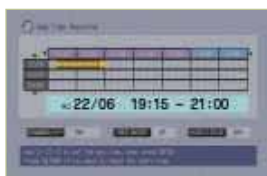

EASY TIMER RECORDING FUNCTION

(DVR-930H, DVR-630H, DVR-530H, DVR-433H, DVR-RT601H, RCS-77H)

GUI 'Easy Timer' recording

With the user-friendly GUI (Graphical User Interface), you can simply use the remote control that operates the on-screen cursor to highlight 15-minute time blocks you wish to record.

DUAL PROGRESSIVE SCAN

Nearly all of Pioneer's HDD DVD recorders feature Progressive Scan video output in both NTSC [525p] and PAL [625p] formats. This means you can enjoy high-quality images from both NTSC and PAL DVD discs, when connected to a NTSC/PAL Progressive Scan-compatible TV or monitor.

Dual PureCinema Progressive Scan restores the original cinema film format images from content recorded on DVD discs. It works by effectively doubling the scanning rate of the picture, resulting in a very stable, flicker-free 'cinematographic' viewing experience.