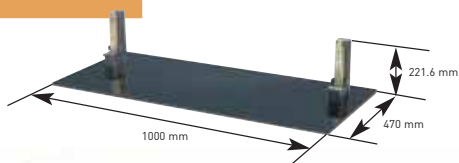

PDK-1014

Table Top Stand

For 61-inch only

PDK-WM03

Wall Bracket

For 61-inch only

For more details on features and technology, please visit [www.pioneer-eur.com](http://www.pioneer-eur.com)

**NEW**  
**PDK-TS12** Swivel Table Top Stand