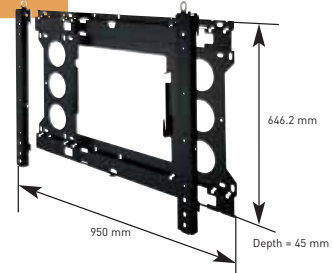

PDK-1014

Table Top Stand

For 61-inch only

PDK-WM03

Wall Bracket

For 61-inch only

For more details on features and technology, please visit [www.pioneer-eur.com](http://www.pioneer-eur.com)

**NEW**  
**PDK-TS12** Swivel Table Top Stand

For 43-inch and 50-inch only

**NEW**  
**PDK-TS10** Table Top Stand

For 43-inch and 50-inch only

**NEW**  
**PDK-FS06** Floor Stand

For 43-inch and 50-inch only

Possibility to mount component

**NEW**  
**PDK-FS05** Floating Floor Stand