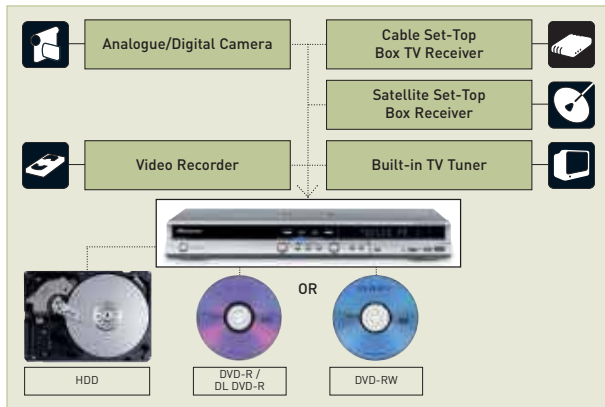

EASY RECORDING FROM A VARIETY OF SOURCES

(DVR-930H, DVR-630H, DVR-530H, DVR-433H, DVR-RT601H, RCS-77H)

With Pioneer DVD recorders, you can record from a digital camcorder, transfer your existing videotape to DVD, and record high-quality TV. All HDD models also feature PAL/NTSC recording, and the built-in tuner is compatible with all European broadcasting systems. With PAL/NTSC recording, you can record in either PAL or NTSC format onto DVD discs. With our HDD DVD recorders, it is possible to store both formats on the Hard Disk Drive.

RGB INPUT FOR BEAUTIFUL MEMORIES

(DVR-930H, DVR-630H, DVR-530H, DVR-433H, DVR-RT601H, RCS-77H)

View your favourite moments in the highest image quality possible, and select your matching video input quality, for absolute top-quality video, when recording from any source component. To achieve this, Pioneer DVD recorders feature RGB input via Euro-SCART.

EASY TIMER RECORDING FUNCTION

(DVR-930H, DVR-630H, DVR-530H, DVR-433H, DVR-RT601H, RCS-77H)

With the user-friendly GUI (Graphical User Interface), you can simply use the remote control that operates the on-screen cursor to highlight 15-minute time blocks you wish to record.

DUAL PROGRESSIVE SCAN

Nearly all of Pioneer's HDD DVD recorders feature Progressive Scan video output in both NTSC [525p] and PAL [625p] formats. This means you can enjoy high-quality images from both NTSC and PAL DVD discs, when connected to a NTSC/PAL Progressive Scan-compatible TV or monitor.

Dual PureCinema Progressive Scan restores the original cinema film format images from content recorded on DVD discs. It works by effectively doubling the scanning rate of the picture, resulting in a very stable, flicker-free 'cinematographic' viewing experience.

DUAL PURECINEMA PROGRESSIVE SCAN FOR PAL/NTSC

(DVR-930H, DVR-630H, DVR-530H, DVR-433H, DVR-RT601H, RCS-77H)

SKIP THROUGH THE ADVERTS

(Available on all DVD recorders, except DVR-RT501)

Now it's simple to skip past unwanted commercials and ad breaks. Just use the Commercial Back/Skip* buttons on your DVD recorder remote control to jump forward or back. Each successive push on the Skip or Back button will scan the programme forward or back in various time increments. A super handy feature when you're replaying a programme, and especially during editing.

* DVR-230 and RCS-55 have Commercial Skip only.

EASY AND ACCURATE EDITING — JUST LIKE THE EXPERTS

(DVR-930H, DVR-630H, DVR-530H, DVR-433H, DVR-RT601H, RCS-77H)

Achieve precision editing on the Hard Disk Drive (HDD) or on DVD-RW discs recorded in 'VR Mode [DVD Video Recording Mode]'. The Erase Section screen lets you define exactly where you want to delete a part on the title which you edit. Simply pick the frame where editing starts and the one where you want it to end, and delete those unwanted commercials that interrupt your movie.