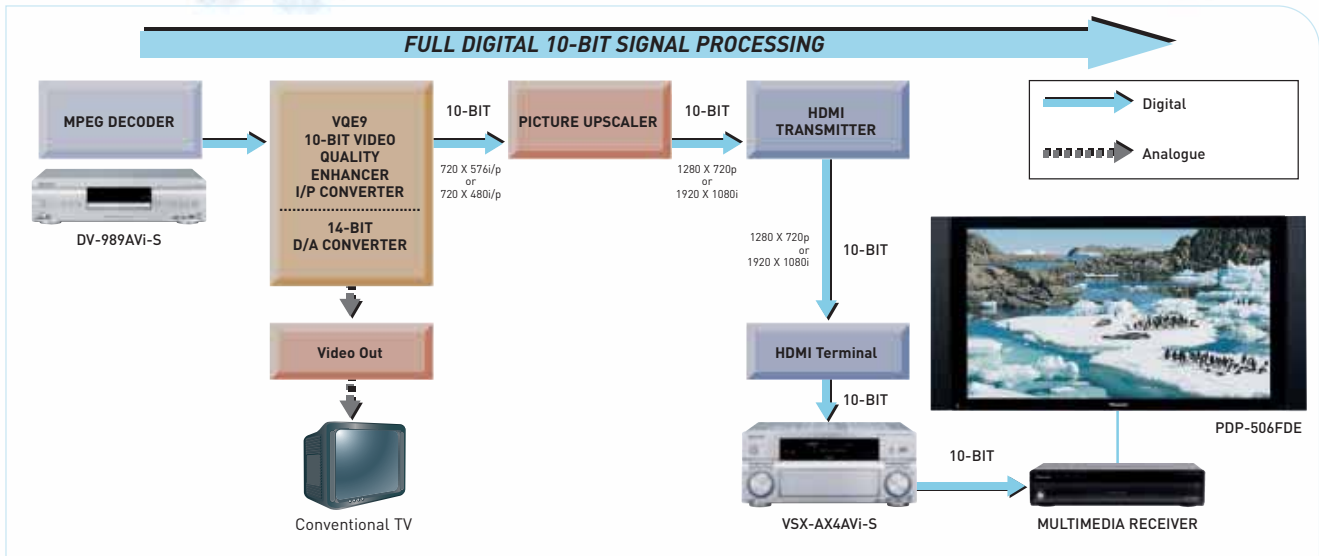

HDMI™ HDMI (HIGH DEFINITION MULTIMEDIA INTERFACE) (DV-989AVi)

HIGH DEFINITION MULTIMEDIA INTERFACE

Experience totally pure, untainted digital video and superior audio* from your digital discs. No tangle of cables needed — only the HDMI interface. A single cable transfers digital audio and video data directly — without unnecessary digital-analogue conversions — from any disc to an HDMI-compliant display. There's no distortion, so the original content is accurately reproduced. It's excellent for 5.1 surround sound and high-resolution digital audio, including the multi-channel DVD-Audio format. When it comes to video, HDMI can support high definition digital video as well as standard NTSC or PAL.

ADVANCED DIGITAL VIDEO TRANSFER

Video reproduction is significantly advanced by Pioneer's Video Quality Enhancer (VQE9) progressive processing. Since the video data is transferred entirely in the 10-bit domain, all the delicate signal details remain intact. The quality of the image is optimised, faithful to the original.

The DV-989AVi is also equipped with a Two-Dimensional Resolution Expander Video Scaler (part of Pioneer's exclusive Digital Direct Pixel Drive**), which upgrades the image — changing the resolution and aspect ratio — to match the high definition capabilities of your display. You can be sure of the most accurate portrayal of high definition images: the best picture quality possible.

* Digital audio on HDMI compatible with 44.1/48 kHz, 16/20/24-bit, 2-ch/2-ch downmix LPCM or bitstream output (Dolby Digital, DTS and MPEG).

** 'Digital Direct Pixel Drive' is a trademark of Pioneer Corporation.

Note: 1) To connect a DVI/HDCP compatible device to the HDMI connector, a conversion cable or adaptor is necessary. Please note that DVI does not feature audio transfer.

2) These units have been designed to be compliant with HDMI (High Definition Multimedia Interface) version 1.1. Depending on the component you have connected, using a DVI connection may result in unreliable signal transfers.

SONIC PURITY FOR THE AUDIOPHILE EAR (DV-989AVi)

Clean and pure sound is now an option you control. The DV-989AVi comes with a button for Pure Audio. Press it to cut out all unused video processing and digital audio circuitry, minimising the level of noise in the audio signal, to bring you clean and undistorted sound. Listening to hybrid SACD discs? The SACD Set-up button lets you switch directly between SACD, 2-channel audio, multi-channel audio, and CD.

DUAL PROGRESSIVE SCAN

DUAL PURECINEMA PROGRESSIVE SCAN (Available on all DVD players)