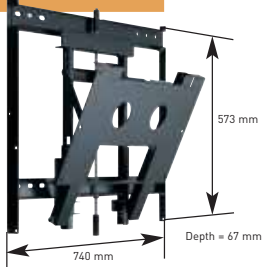

PDK-1014

Table Top Stand

For 61-inch only

PDK-WM03

Wall Bracket

For 61-inch only

For more details on features and technology, please visit [www.pioneer-eur.com](http://www.pioneer-eur.com)

**NEW**  
**PDK-TS12** Swivel Table Top Stand

For 43-inch and 50-inch only

**NEW**  
**PDK-TS10** Table Top Stand

For 43-inch and 50-inch only

**NEW**  
**PDK-FS06** Floor Stand

For 43-inch and 50-inch only

Possibility to mount component

**NEW**  
**PDK-FS05** Floating Floor Stand

For 43-inch and 50-inch only

**NEW**  
**PDK-WT02\*** Angled Wall Bracket

For 43-inch and 50-inch only  
\* With under-mounted speakers, the angle options are limited.

**PDK-WM02** Wall Bracket

For 43-inch and 50-inch only