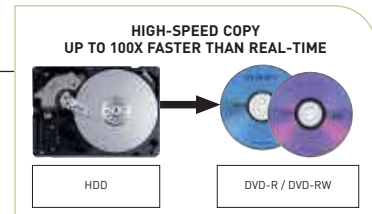

### GOING FOR GOLD IN HIGH-SPEED COPY

(DVR-630H, DVR-530H, DVR-433H, DVR-RT601H, RCS-77H)

The world record in high-speed copying is held by Pioneer: up to 100x faster than real-time. What does this mean? It means Pioneer HDD DVD recorders can now copy a 2 hour programme to disc in just 1.2 minutes without experiencing any quality deterioration.