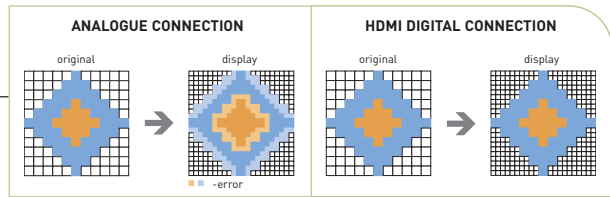

HDMI™ HIGH DEFINITION MULTIMEDIA INTERFACE): THE DIGITAL CONNECTION*
(DVR-930H)

The DVR-930H HDD DVD Recorder comes equipped with an HDMI interface, which enables direct and secure high definition digital content transfer from any audio/video disc to an HDMI-equipped display... all through a single cable.