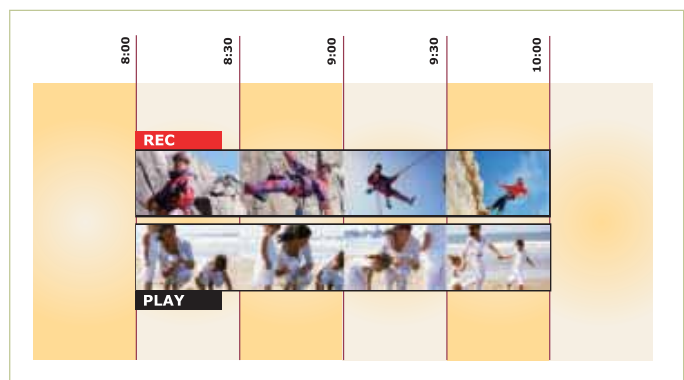

Simultaneous recording and playback