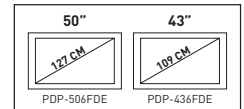

PUREBLACK
Crystal Layer

NEW

PDP-506FDE
PDP-436FDE

PURE Vision Plasma TV

PURE
vision **HDMI™**

HD
ready

MAIN FEATURES

Plasma Panel

- Benefit from the most superb picture quality available — this Plasma TV is 'HD ready'
- View darker picture areas with enhanced contrast, thanks to Pioneer's unique PUREBLACK Crystal Layer
- Pure and clean, ultra-thin (9.2 cm) design
- Wall-mount your Plasma TV with the handy mounting bracket, or choose a table top stand or floor stand
- Opt for side-mounted speakers or for under-mounted* speakers

Multimedia Receiver

- Enjoy a range of TV programmes with the built-in analogue tuner
- Experience the pure quality of direct high definition full digital audio/video transmission, with the HDMI input
- Achieve accurate image reproduction, optimised for your specific environment, with ISF C³ professional calibration
- Benefit from the 2,100-page Teletext memory

* Only available for the 43-inch models

HDTV

**HDTV: TELEVISION THAT MEETS
ADVANCED HOME CINEMA STANDARDS**

High Definition Television (HDTV) is the most important advancement in television since the colour TV. With a **Pioneer 'HD ready' Plasma TV**, you'll be prepared for the significantly enhanced sounds and pictures from HDTV broadcasting. What does HDTV entail? Transmission and reception of signals in **digital** format means a **sharper image**, no analogue interference, a wider choice of channels and interactive services. High-resolution HDTV images contain more image details, resulting in **more detailed pictures**, and they are broadcast in **widescreen (16:9)** for a panoramic, true cinema effect. Even the sound is up to movie-theatre standards: HDTV programmes can come with **multi-channel digital surround sound**.

**PROFESSIONALLY CUSTOMISED
CALIBRATION**