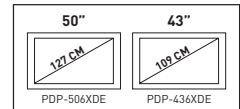

PUREBLACK  
Crystal Layer

Digital  
Terrestrial Tuner

NEW

PDP-506XDE  
PDP-436XDE

PURE Vision Plasma TV

PDP-506XDE shown with optional side-mounted speakers (PDP-S38) and swivel table top stand (PDK-TS12).