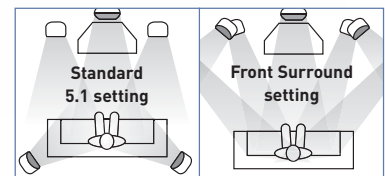

5.1-channel surround sound