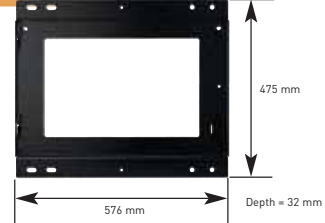

PDK-WM02 Wall Bracket

For 43-inch and 50-inch only

PDA-H03 Conventional Long System Cable (10 m)

NEW
PDA-H05 Optical Long System Cable (30 m)

See page 81 for connection example.

NEW
PDP-S39 Under-mounted Speaker

Dimensions (W x H x D): 1076 x 83 x 92 mm

For 43-inch only

NEW
PDP-S37
PDP-S38 Side-mounted Speakers

Dimensions (W x H x D): PDP-S37 = 76.5 x 632 x 92 mm
PDP-S38 = 76.5 x 717 x 92 mm

PDP-S37 for 43-inch only
PDP-S38 for 50-inch only