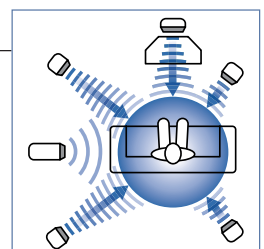

**AUTOMATIC OPTIMAL SURROUND SET-UP (with MCACC technology) (DCS-340, DCS-333)**

Pioneer's Automatic Optimal Surround Set-up with MCACC technology optimally adjusts your sound, for a quick, easy and accurate set-up. Simply install your home cinema system, plug in the MCACC microphone, push the MCACC set-up button on the remote control and watch it go to work, calculating speaker settings and room acoustics for you. For perfect surround sound that matches your room, all you need to do is sit back and relax.