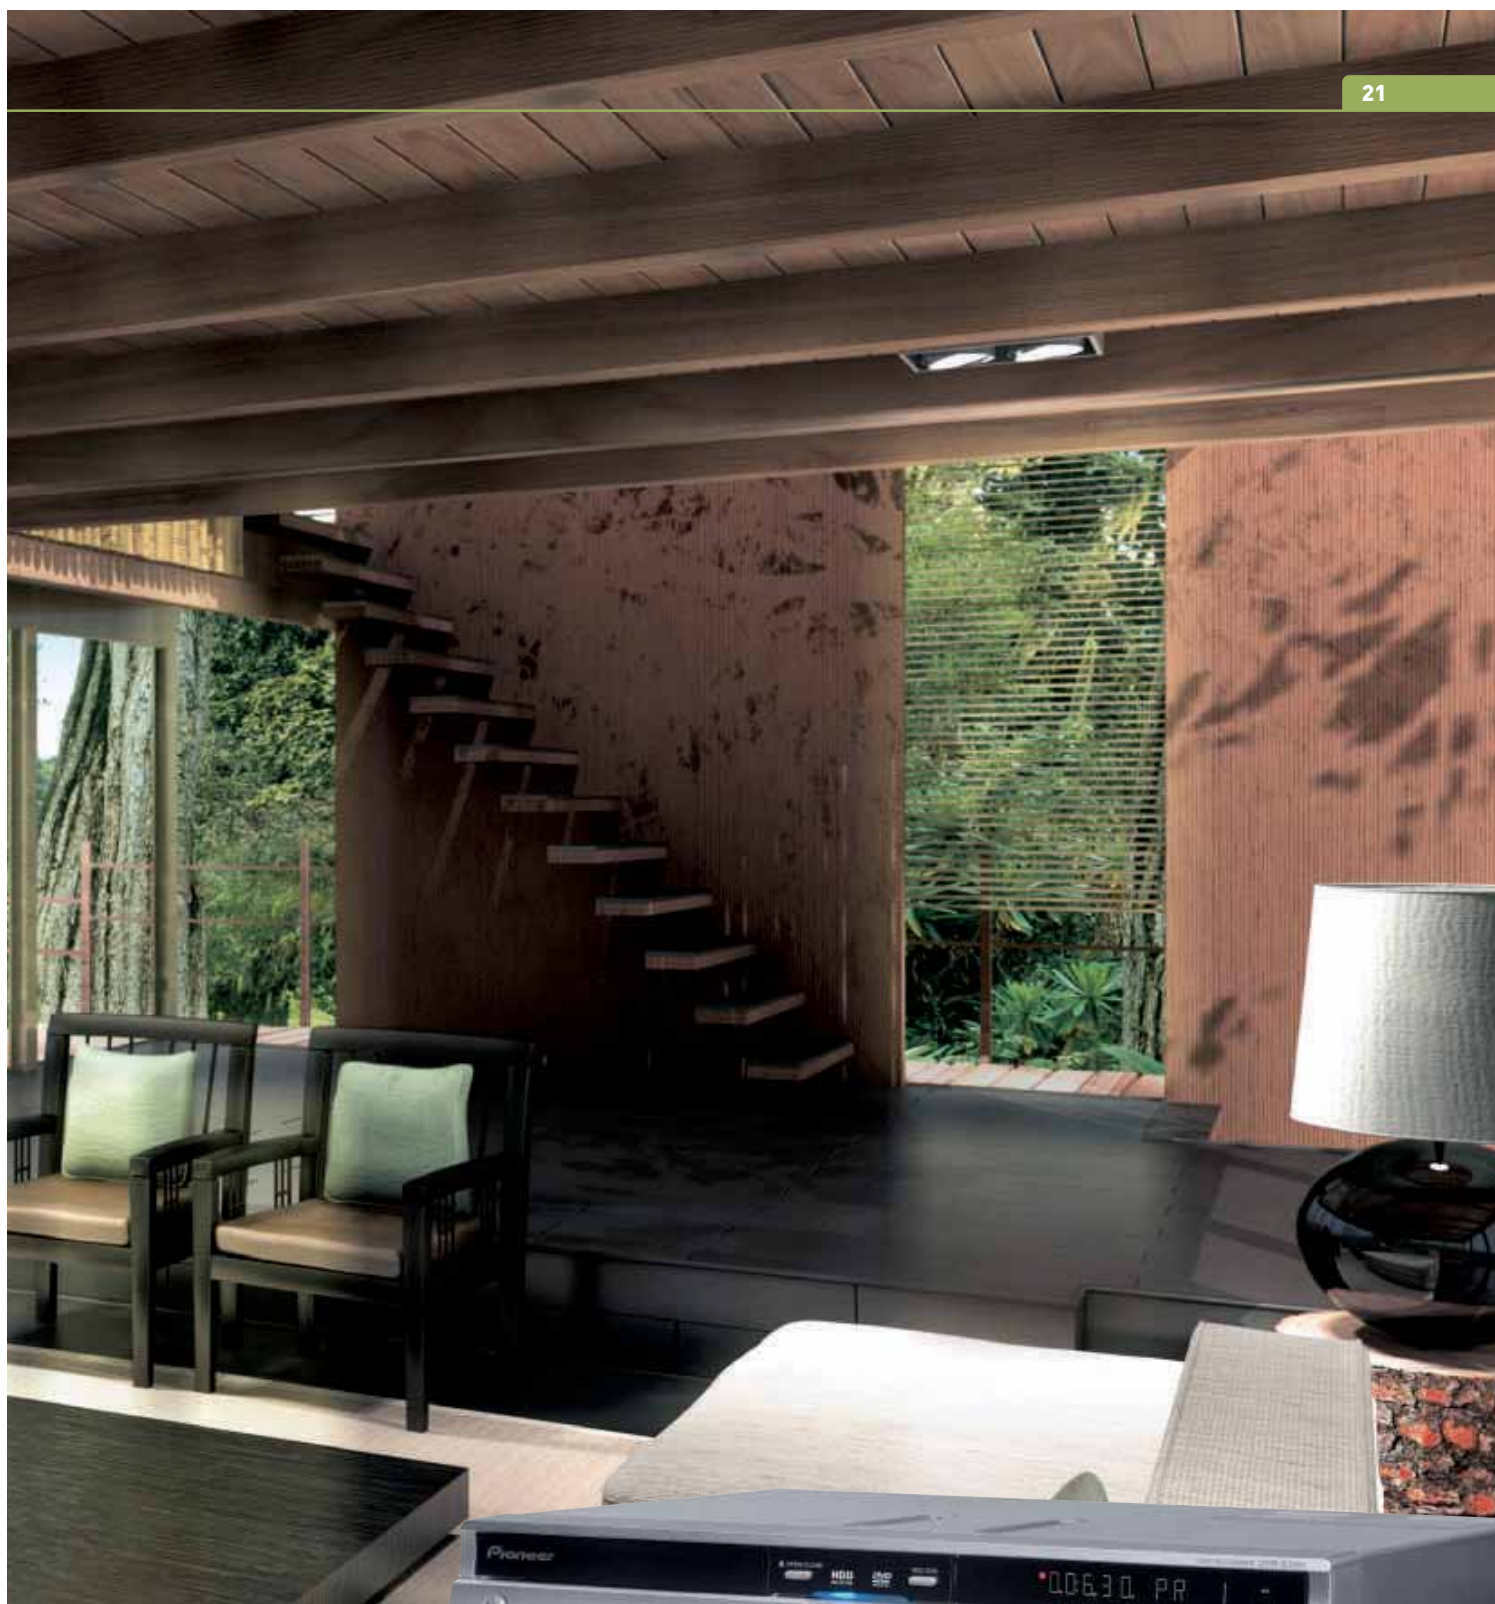

Conventional Plasma

Pioneer Plasma TV with  
Dynamic HD Converter

SHARP AND RICH-IN-CONTRAST PICTURES (PDP-506XDE, PDP-436XDE, PDP-506FDE, PDP-436FDE)

With Pioneer Plasma TVs, there's no problem of dull or faded pictures. Because the Dynamic Range Expander is at work behind the scenes to enhance light and dark areas. How? After making a dynamic analysis of the complete image, a collection of technologies continuously adjusts the picture according to its characteristics. You'll notice a marked improvement in the **contrast** and a **sharper** presentation — with **more details** in dark picture areas.