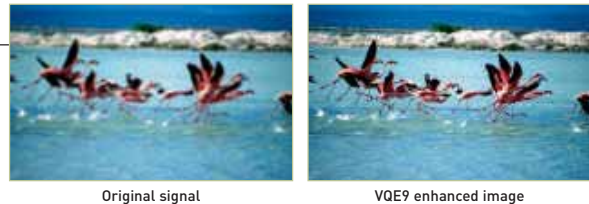

**PICTURE-PERFECT, WITH VQE9 (DVR-930H)**

The DVR-930H incorporates truly advanced 10-bit full digital video processing circuitry, for smooth and natural-looking pictures. Pioneer's advanced Video Quality Enhancer (VQE9) offers precise video quality adjustments using PureCinema Progressive Scan and Component Frame Recursive Digital Noise Reduction. VQE9 also significantly advances the progressive processing of all video data. With even further enhanced jagged noise elimination, you will enjoy crisp and real images — courtesy of Pioneer.