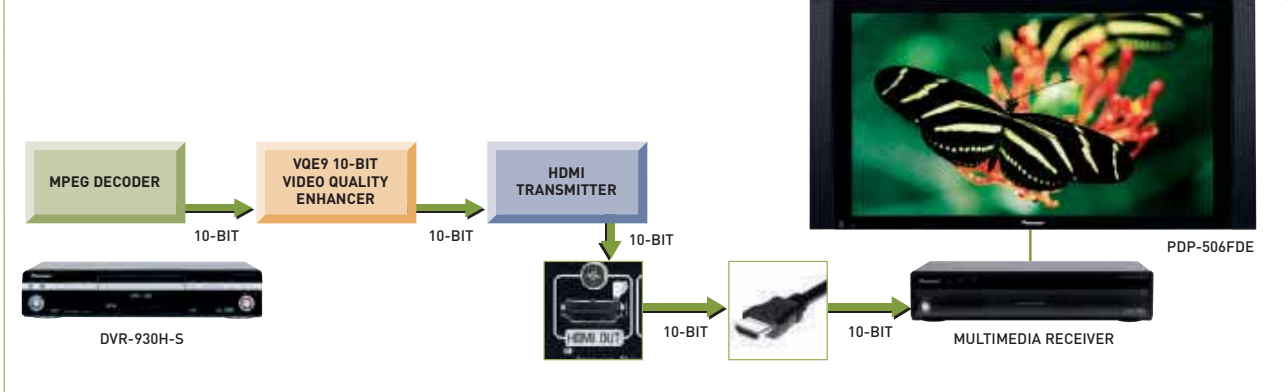

Use the DVR-930H's high-speed copy function to dub from the hard disk drive to DVD at up to 55x faster than real-time, without loss of quality.

### HIGH-QUALITY VIDEO RECORDING (DVR-930H)

A key feature of the DVR-930H is the immediate conversion of incoming video signals from analogue to digital, and subsequent full 10-bit precision signal processing in the digital domain. The analogue-to-digital conversion covers all analogue video input formats, including RGB, guaranteeing the highest possible video quality. As part of the digital processing, a Digital TBC (Time Base Corrector) stabilises the signal and removes jitter often caused by analogue video recording, resulting in high-quality, high-precision picture recording. Pioneer's digital 'Picture Creation' processing further brings out the best picture quality in all content, regardless of how it is acquired. Besides the analogue-based input, the original digital DV input is also processed — for optimum picture quality after transcoding from DV to MPEG.

**HDMI™ HIGH DEFINITION MULTIMEDIA INTERFACE): THE DIGITAL CONNECTION\***  
(DVR-930H)

The DVR-930H HDD DVD Recorder comes equipped with an HDMI interface, which enables direct and secure high definition digital content transfer from any audio/video disc to an HDMI-equipped display... all through a single cable.

**FULL DIGITAL 10-BIT SIGNAL TRANSMISSION**

Full digital signal transfer from the source to your Pioneer Plasma TV

\* To connect a DVI/HDCP compatible device to the HDMI connector, a conversion cable or adapter is necessary. Please note that DVI does not feature audio transfer. This unit has been designed to be compliant with HDMI version 1.1. Depending on the component you have connected, using a DVI connection may result in unreliable signal transfers.