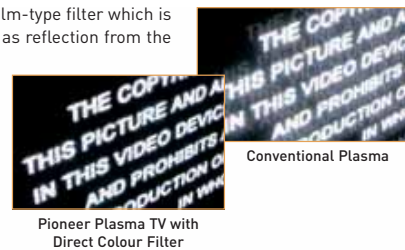

BOLD COLOUR REPRODUCTION (PDP-506XDE, PDP-436XDE, PDP-506FDE, PDP-436FDE)

Enjoy **minimum reflection** and **maximum colour** with Pioneer's Direct Colour Filter, a film-type filter which is attached directly onto the front of the plasma panel. It significantly reduces reflection from outside light as well as reflection from the panel itself. This helps to improve contrast in bright environments. The filter is very thin and light, which minimises the panel's super-slim profile (only 92 mm).