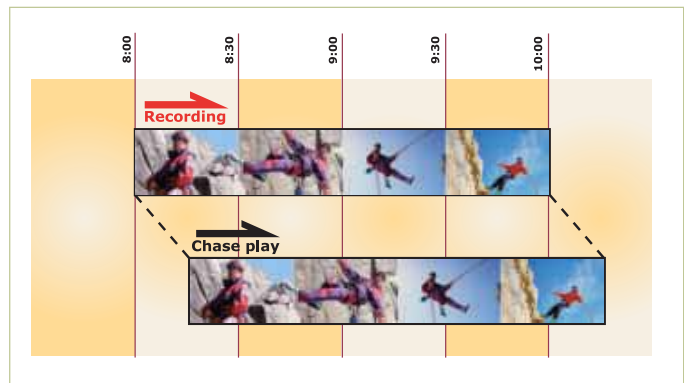

MORE STERLING DVD RECORDER FUNCTIONS

CHASE PLAY / SIMULTANEOUS RECORDING & PLAYBACK / MULTI-TASKING

(DVR-930H, DVR-630H, DVR-530H, DVR-433H, DVR-RT601H, RCS-77H)

Manage your viewing time, and never miss a programme, with the handy Chase Play feature. Now you can set a programme to record, leave, and pop back to catch the beginning, while it's still recording, no matter how late you are! Missed the kick-off of an important game? No problem. Watch it from the beginning of the recording, skip through the replays and ad breaks, until you've caught up with the real-time event, which will still be recording, uninterrupted. You can also record a programme being broadcast while you're watching a previous recording. Record new content onto the HDD while making a high-speed copy of previously recorded material from the HDD to a DVD disc or even while performing a Disc Backup! Now that's what we call true Multi-tasking! Chase Play, Simultaneous Recording & Playback, and Multi-Tasking — Viewing flexibility has never been this easy.

Chase Play

Type		HDD		DVD-R/DVD-RW	
		Rec	Play	Rec	Play
Simultaneous Recording & Playback (different title)	Pattern-1	●	▶		
	Pattern-2	●	▶		▶
	Pattern-3		▶		●
	Pattern-4 *		▶	●	▶
Chase Play (same title)	Pattern-1	●	▶		
	Pattern-2 *		▶	●	▶

* Caution: Only when using DVD-RW media from 2x to 6x and VR Mode [DVD Video Recording Mode]. While recording to the disc, playback during scan operations may not be smooth. Supported on all Pioneer HDD DVD recorders.