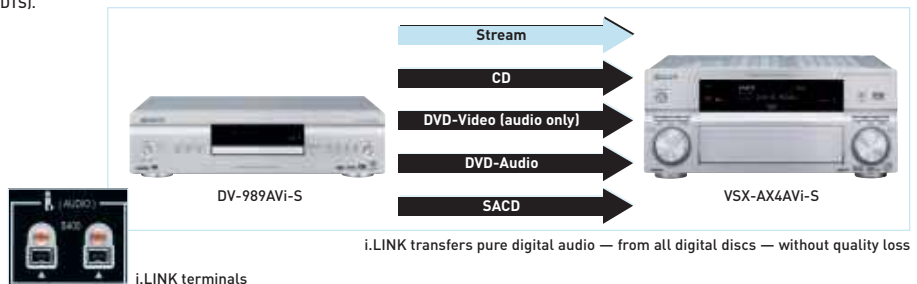

i.LINK* (ADVANCED RESOLUTION DIGITAL AUDIO INTERFACE) [DV-989AVi]

The i.LINK digital audio interface is also known as IEEE1394 or FireWire. Thanks to the support for high throughput and industry-standard content protection technology, it is the ideal interface for demanding digital environments like DVD-Audio and SACD.

The DV-989AVi — equipped with i.LINK Advanced Resolution Digital Audio Interface — passes the digital content of an audio disc directly and securely to a compliant amplifier or receiver. Pioneer's engineers developed the i.LINK interface to deliver this output free of jitter**. The i.LINK interface even goes further, integrating support for device-to-device communication, which enables, for example, operation commands to be transferred via the i.LINK connection — for digital interfacing with ease.

* The i.LINK interface is also known as IEEE1394. FireWire is a trademark. 'i.LINK' and the 'i.LINK' logo are trademarks.

** Except DVD-Video and VideoCD (Dolby Digital, MPEG and DTS).

i.LINK transfers pure digital audio — from all digital discs — without quality loss