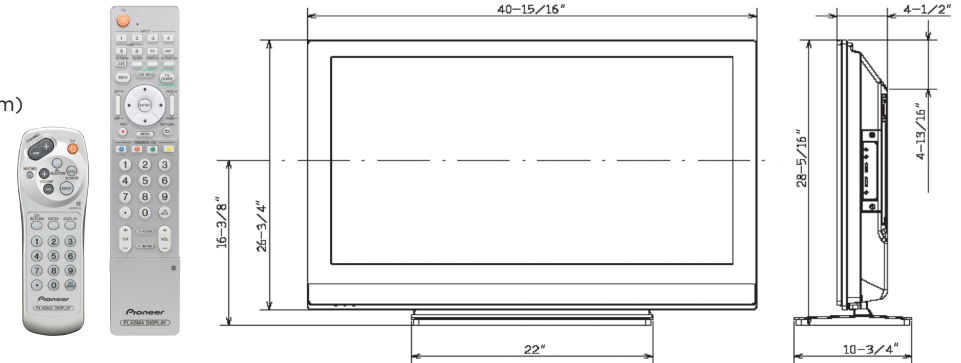

### CARTON DIMENSIONS

- › W x H x D: 46-1/4" x 33-3/4" x 14-3/4"
- › Weight: 86.6 lbs.

### PRODUCT DIMENSIONS

- › Display (W x H x D): 40-15/16" x 26-3/4" x 4-1/2"  
- With Integrated Speaker
- › Display Weight: 63.9 lbs

Specifications and design subject to modification without notice.