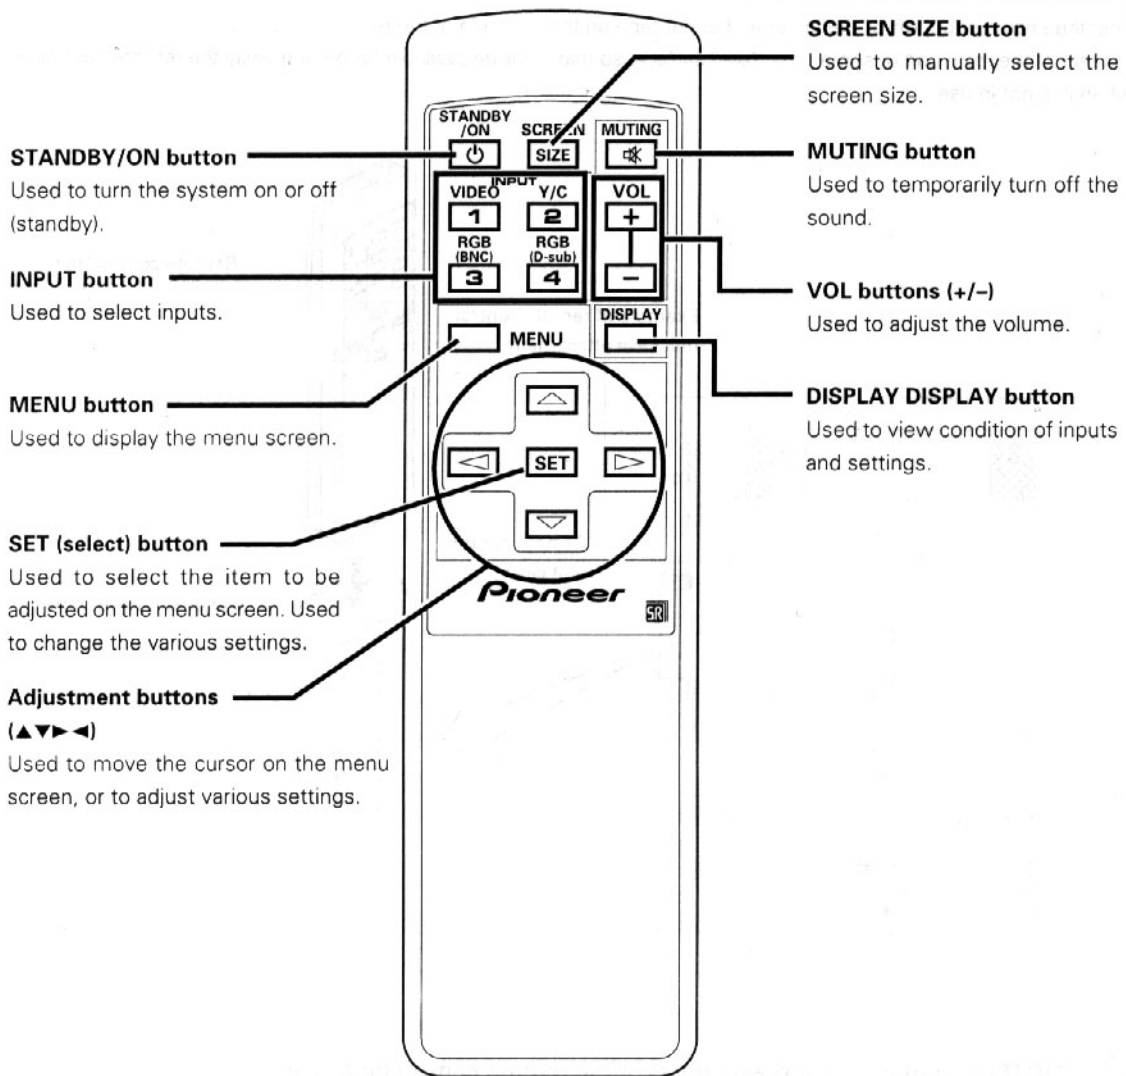

PDP-502MX – Using the Remote Control

The remote control included with the PDP-502MX 50" XGA plasma display panel is the CU-V159. This bulletin repeats the information provided in the Technical Reference manual for this model.