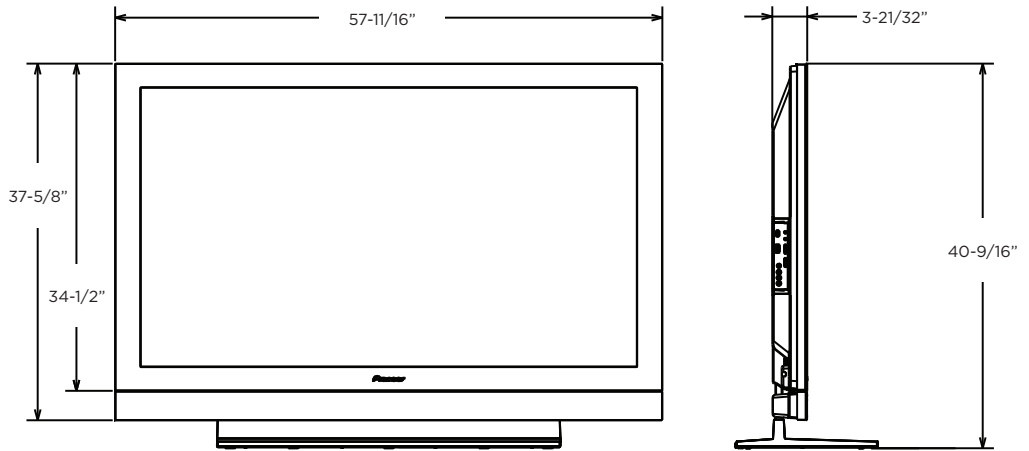

High-Definition Television (HDTV): HDTV refers to a complete product/system with the following minimum performance attributes:

- Receiver: Receives ATSC terrestrial digital transmissions and decodes all ATSC Table 3 video formats.
- Display Scanning Format: Has active vertical scanning lines of 720 progressive (720p), 1080 interlaced (1080i) or higher.
- Aspect Ratio: Capable of displaying a 16:9 image.
- Audio: Receives and reproduces, and/or outputs Dolby Digital audio (Consumer Electronics Association, August 2000).

Plasma Display Systems display images consisting of hundreds of thousands of minute pixels (light emitting cells), and there is a possibility that some pixels may be inactive, flashing or continually illuminated.

Plasma Display Systems are made of glass; be sure to secure it from damage from impact. Plasma Display Systems, while in use, may generate some functional sounds, for example: fan motor noise, and electrical circuit humming/glass panel buzzing.

All phosphor-based display systems (CRT Television Systems—both direct view and projection televisions—as well as plasma display systems) may develop image retention, sometimes called burn-in if permanent. Recommended guidelines are as follows:

- Do not display still images for long periods (such as fixed images from PC or TV game equipment, and/or time of day indicator or channel logo display).
- Do not display content in the 4:3 aspect ratio (black or gray bars on left and right side of content) or letter-box content (black bars above and below of content) for extended periods of time, or use

either of these viewing modes repeatedly within a short period of time. This Plasma Display System is equipped with multiple wide-screen viewing modes; use one of these screen modes to fill the entire screen with content.

Displaying dark images after displaying still images for a period of time may cause image retention. In most cases, the image retention can be corrected by displaying bright images for a similar period of time. However, if your Plasma Display System displays still images for additional long periods of time, image retention may be irreparable.

Plasma Display Systems emit slight amounts of IR (Infrared) emission through luminous discharge technology. This IR emission is not harmful to living organisms, but may interfere with the operation of remote controls for other equipment, or cause static in equipment using IR signals (such as cordless headphones or cordless microphones).

PIONEER and the Pioneer logo are registered trademarks of Pioneer Corporation.

HDMI and the HDMI logo are registered trademarks of HDMI Licensing, LLC.

DLNA, DLNA CERTIFIED and the DLNA logo are trademarks and/or service marks of Digital Living Network Alliance.

WOW, SRS, and the (●) symbol are trademarks of SRS Labs, Inc.