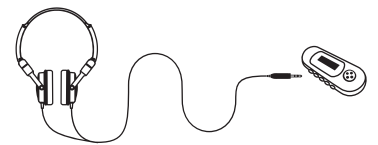

LISTEN ANYWHERE

A portable, folding design allows your music to keep up with your lifestyle.

REAL ALUMINUM

Real aluminum finish reminiscent of DJ turntable styling.

LISTEN LONG

Listen in comfort with a lightweight frame and soft, plush earpads.

FOCUS ON WHAT MATTERS

A closed, on-ear design minimizes outside noise so you can focus on what matters—the music.

PLUG INTO YOUR MP3 OR OTHER PORTABLE AUDIO PLAYER

Compatible with most MP3/portable audio devices including the latest generation iPhone® and iPod.**