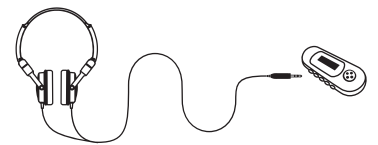

**REAL ALUMINUM**

Real aluminum finish reminiscent of DJ turntable styling.

**LISTEN LONG**

Listen in comfort with a lightweight frame and soft, plush earpads.

**FOCUS ON WHAT MATTERS**

A closed, on-ear design minimizes outside noise so you can focus on what matters—the music.

**PLUG INTO YOUR MP3 OR OTHER PORTABLE AUDIO PLAYER**

Compatible with most MP3/portable audio devices including the latest generation iPhone® and iPod.\*\*

**OTHER DJ-INSPIRED MODELS**

**ōM™**  
**SE-MJ5**