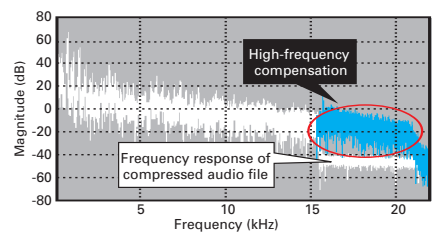

Restoration of Lost Music Cadence