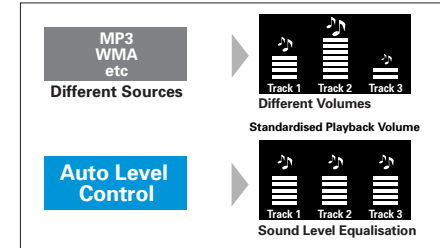

Auto Level Control (HTZ787DVD(-AP)/HTZ585DVD(-AP)/HTZ-FS30DVD(-AP))

Auto Level Control equalises volume level differences between tracks when playing MP3/WMA sources etc. The playback volume is maintained at a consistent level, so there is no need to make adjustments for each song.

2.1ch Front Surround System (HTZ-FS30DVD(-AP))

The 2.1ch system with stylish slim speakers is designed to be a perfect match for your flat panel TV. Enjoy superb front surround sound for both movies and music, from a simple and neat setting without rear speakers. Despite the compact size, rich mid- and low-frequency sound is realised by adopting two 5.2 cm woofers. You can also enjoy natural and wide-spreading high-frequency sound from the 2.6 cm tweeters featuring tangential rib diaphragms.

Down-Firing Subwoofer (HTZ787DVD(-AP)/HTZ585DVD(-AP)/HTZ-FS30DVD(-AP)/HTZ282DVD(-AP)/HTZ280DVD(-AP)/HTZ181DVD/CX505-K/CX500-K/CX303-K)

The Down-Firing subwoofer efficiently disperses sound with little distortion, filling your room with rich, deep bass. The innovative design combines quality performance with a stylish look. The CX505-K, CX500-K, and CX303-K come in Twin Drive design with two speaker-unit construction, allowing clear and powerful bass from a compact subwoofer.

Dual Centre Speakers (HTZ585DVD(-AP)/HTZ181DVD/CX500-K)

The centre speaker is separated into two pieces to be placed neatly on both sides of your flat panel display. You can hear movie dialogue coming straight from the middle of the screen, without placing the centre speaker on top or below the display.