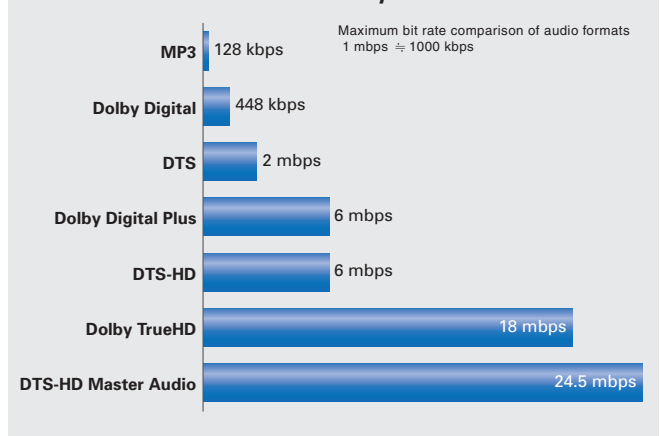

HD Audio vs. Lossy Formats