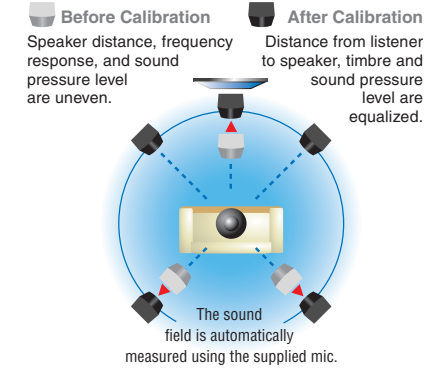

PMPO 7500W
EV90DVD

PMPO 7500W
EV70DVD

PMPO 2500W
EV50DVD

HTD88DVD

MODEL HTD88DVD consists of:
XV-DV88
DVD/CD Receiver (420 x 126 x 445 mm / 9.8 kg)
S-DV88
Speaker System (Front 155 x 360 x 178 mm / 2.3 kg,
Centre 340 x 106 x 100 mm / 1.4 kg,
Surround 155 x 106 x 100 mm / 0.7 kg,
Subwoofer 190 x 360 x 317 mm / 4.6 kg)

PMPO 7500W
HTD88DVD

Feature Highlights of the New DVD Home Theatre Systems

Innovative Technologies for Creating Superior Sound

Advanced Multi-Channel Acoustic Calibration System (MCACC) (HTZ787DVD(-AP)/HTZ585DVD(-AP)/HTZ282DVD(-AP)/HTZ181DVD/HTZ180DVD)

Advanced MCACC creates the ideal acoustic environment with the provided microphone. With a push of a button, the self-calibration feature detects speakers and compensates for the disparities, letting you enjoy soundtracks and music as they were originally intended.

Automatic Optimal Surround Set-up with Advanced MCACC

Front Stage Surround Advance (HTZ787DVD(-AP)/HTZ585DVD(-AP)/HTZ-FS30DVD(-AP))

Enjoy surround sound with only the front speakers and the subwoofer. Since wall reflections are not used, the setup is less dependent on the room environment, allowing front alignment of the speakers. The technology creates excellent sound image and natural sound, because it does not alter the sound frequency or the original sound wave.