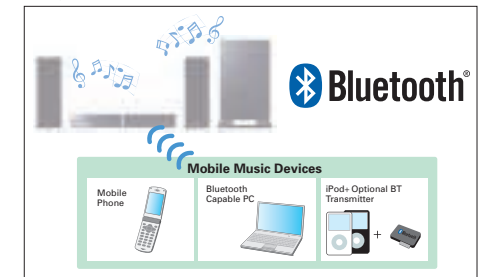

Optical Input (HTZ787DVD(-AP)/HTZ585DVD(-AP)/HTZ-FS30DVD(-AP))

With the optical input terminal, you can enjoy digital broadcasts and gaming in 5.1-channel sound on the HTZ787DVD(-AP)/HTZ585DVD(-AP), or 2.1-channel front surround on the HTZ-FS30DVD(-AP).