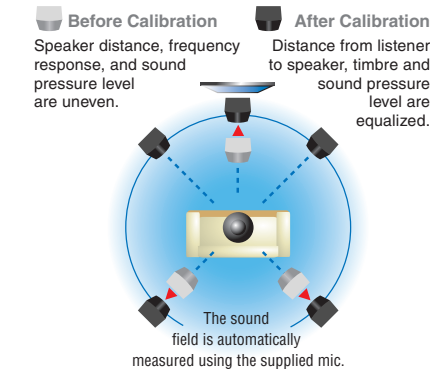

Automatic Optimal Surround Set-up with Advanced MCACC

Front Stage Surround Advance (HTZ787DVD(-AP)/HTZ585DVD-AP/ HTZ-FS30DVD(-AP))

Enjoy surround sound with only the front speakers and the subwoofer. Since wall reflections are not used, the setup is less dependent on the room environment, allowing front alignment of the speakers. The technology creates excellent sound image and natural sound, because it does not alter the sound frequency or the original sound wave.