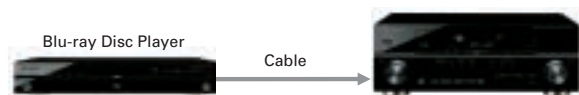

HDMI Repeater vs. HDMI Switching