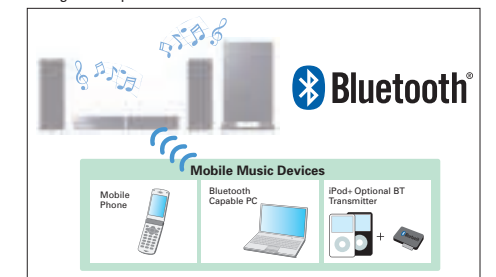

Optical Input (HTZ787DVD(-AP)/HTZ585DVD-AP/ HTZ-FS30DVD(-AP))

With the optical input terminal, you can enjoy digital broadcasts and gaming in 5.1-channel sound on the HTZ787DVD(-AP)/HTZ585DVD-AP, or 2.1-channel front surround on the HTZ-FS30DVD(-AP).