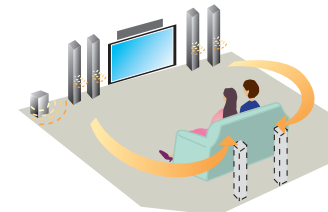

Front Stage Surround Advance

Unaffected by Room Environment with Pioneer's DSP Technology

Advanced Sound Retriever (HTZ787DVD(-AP)/HTZ585DVD-AP/ HTZ-FS30DVD(-AP))

Pioneer-exclusive Sound Retriever technology significantly improves WMA/MP3/MPEG-4 AAC compressed audio to CD quality. It applies a special algorithm to restore the signals in barely audible ranges usually lost during the compression process.