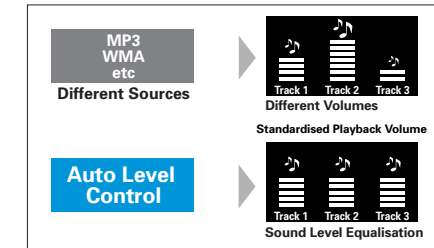

Auto Level Control (HTZ787DVD(-AP)/HTZ585DVD-AP/ HTZ-FS30DVD(-AP))

Auto Level Control equalises volume level differences between tracks when playing MP3/WMA sources etc. The playback volume is maintained at a consistent level, so there is no need to make adjustments for each song.

2.1ch Front Surround System (HTZ-FS30DVD(-AP))

The 2.1ch system with stylish slim speakers is designed to be a perfect match for your flat panel TV. Enjoy superb front surround sound for both movies and music, from a simple and neat setting without rear speakers. Despite the compact size, rich mid- and low-frequency sound is realised by adopting two 5.2 cm woofers. You can also enjoy natural and wide-spreading high-frequency sound from the 2.6 cm tweeters featuring tangential rib diaphragms.

Down-Firing Subwoofer (HTZ787DVD(-AP)/HTZ585DVD-AP/ HTZ-FS30DVD(-AP)/HTZ282DVD(-AP)/ HTZ280DVD(-AP)/HTZ181DVD/CX505-K/ CX500-K/CX303-K)

The Down-Firing subwoofer efficiently disperses sound with little distortion, filling your room with rich, deep bass. The innovative design combines quality performance with a stylish look. The CX505-K, CX500-K, and CX303-K come in Twin Drive design with two speaker-unit construction, allowing clear and powerful bass from a compact subwoofer.

Dual Centre Speakers (HTZ585DVD-AP/HTZ181DVD/CX500-K)

The centre speaker is separated into two pieces to be placed neatly on both sides of your flat panel display. You can hear movie dialogue coming straight from the middle of the screen, without placing the centre speaker on top or below the display.