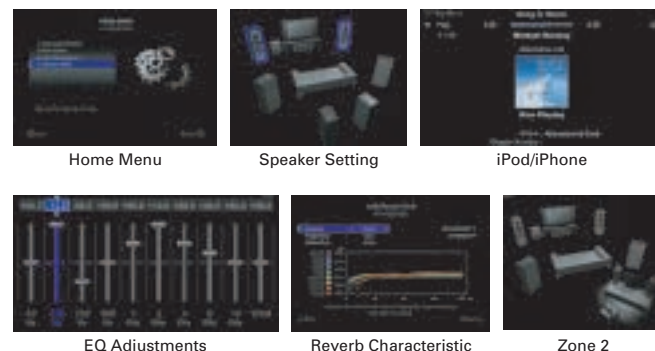

GUI Images

	DTS-HD/Dolby TrueHD	MCACC	iPod Digital	Advanced Sound Retriever	Auto Level Control
VSX-1019AH	•	• (Advanced)	•	• (Multi-ch)	• (Multi-ch)
VSX-919AH	•	• (Advanced)	•	• (Multi-ch)	• (Multi-ch)
VSX-819H	•	•	•	• (2ch)	• (2ch)
VSX-519V	•	•	•	• (2ch)	• (2ch)

VSX-1019AH-K

New Generation Audio Formats

▶ DTS-HD/Dolby TrueHD decoders

Pioneer-Exclusive Innovations

- Phase Control (Bass management system ensures precision low frequency output)
- Advanced MCACC setup with 9-band EQ
- Standing Wave Control
- Advanced Sound Retriever (for enhanced PC and portable audio)
- Front Stage Surround Advance
- Auto Level Control (Multi)
- Advanced Direct Energy Power Amplifier

Features for Superior Sound Quality

- Maximum power (6 ohms): 170 W x 7ch
- PQLS 2ch Audio
- Digital Core Engine with Freescale 400MIPS Processing DSP
- 192 kHz/24-bit DAC

Surround Sound Technologies

- DTS-ES/DTS 96/24/Dolby Digital EX/Dolby Digital Plus decoders
- Neural-THX Surround
- Sound Delay for adjusting Lip Sync (0.0-10.0 frames)
- Dialogue Enhancement

Enhanced Convenience

- iPod player digital direct via USB
- USB memory audio ready (USB Host function)
- HDMI Upscaler
- Digital video converter (up to HDMI)
- Multi-Zone Audio/Video (Zone 2)

VSX-919AH-K(-S)

New Generation Audio Formats

▶ DTS-HD/Dolby TrueHD decoders

Pioneer-Exclusive Innovations

- Phase Control (Bass management system ensures precision low frequency output)
- Advanced MCACC setup with 9-band EQ
- Standing Wave Control
- Advanced Sound Retriever (for enhanced PC and portable audio)
- Front Stage Surround Advance
- Auto Level Control (Multi)
- Advanced Direct Energy Power Amplifier

Features for Superior Sound Quality

- Maximum power (6 ohms): 170 W x 7ch
- PQLS 2ch Audio
- Digital Core Engine with Freescale 400MIPS Processing DSP
- 192 kHz/24-bit DAC

Surround Sound Technologies

- DTS-ES/DTS 96/24/Dolby Digital EX/Dolby Digital Plus decoders
- Sound Delay for adjusting Lip Sync (0.0-10.0 frames)
- Dialogue Enhancement

Enhanced Convenience

- iPod player digital direct via USB
- USB memory audio ready (USB Host function)
- Digital video converter (up to HDMI)
- Multi-Zone Audio/Video (Zone 2)

Silver finish also available (VSX-919AH-S) in some areas