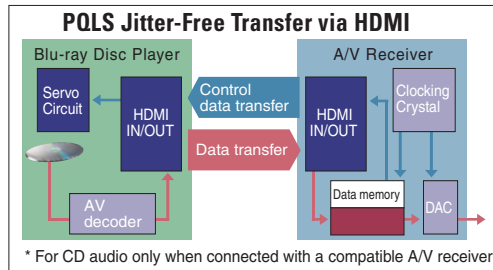

## Video Adjust Mode (BDP-320)

TV and displays such as plasma TVs, LCD TVs, and projectors each have different picture quality characteristics. The Video Adjust Mode comes in 5 modes — in addition to Pioneer PDP which is optimised for Pioneer's KURO plasma TV, there are PDP, LCD, Projector, and Professional, adjusted by our engineers to best match the TV or display. You can now view your media in the ideal picture quality for your device.

### x.v.Colour

The units support "x.v.Colour", an advanced feature which greatly broadens the colour space input to include 1.8 times as many natural colours than the standard RGB signals when connected to a compatible display.

## High-Performance Audio Technologies with HDMI — Precision Quartz Lock System (PQLS) with HDMI (BDP-320)

The BDP-320 features a 2-channel jitter-free CD audio transmission feature via HDMI (PQLS 2ch Audio). When connected to a compatible Pioneer A/V receiver, the Precision Quartz Lock System (PQLS) on the BDP-320 transmit CD music data from the Blu-ray Disc player to the A/V receiver with minimum jitters, providing an optimal audio experience.