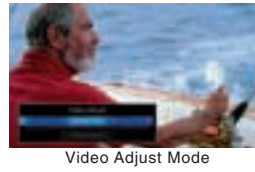

Video Adjust Mode (BDP-320)

TV and displays such as plasma TVs, LCD TVs, and projectors each have different picture quality characteristics. The Video Adjust Mode comes in 5 modes — in addition to Pioneer PDP which is optimised for Pioneer's KURO plasma TV, there are PDP, LCD, Projector, and Professional, adjusted by our engineers to best match the TV or display. You can now view your media in the ideal picture quality for your device.