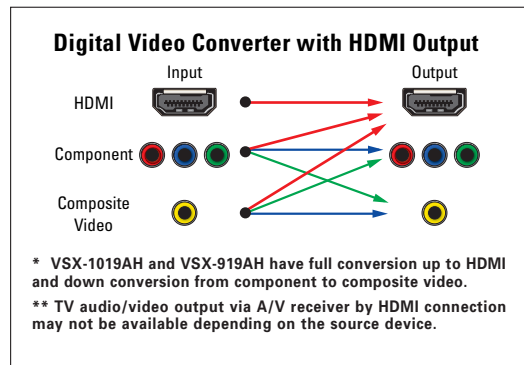

Feature Highlights of the New A/V Receivers

Our latest A/V receivers bring the sound of studio master to your home, by joining Pioneer-original surround sound technologies — Phase Control and MCACC — with DTS-HD Master Audio and Dolby TrueHD new generation audio formats. Features by HDMI connection also provide enhanced video and audio, as well as superior sound from your iPod/iPhone.

HDMI Connection

HDMI Terminals

HDMI ensures lossless transmission for high-quality pictures and sound, as signals remain in a pure digital state. The Pioneer A/V receivers also support Deep Colour and x.v.Colour.

HDMI Terminals	VSX-1019AH	VSX-919AH	VSX-819H	VSX-519V
HDMI Input/Output	4/1 (Repeater)	3/1 (Repeater)	3/1 (Repeater)	2/1 (Repeater)
Deep Colour	•	•	•	•
x.v.Colour	•	•	•	•
KURO LINK	•	•	•	•

Digital Video Converter with PureCinema™ and HDMI Upscaler* (VSX-1019AH/VSX-919AH)

The new digital video converter includes various technologies for enjoying high-definition video, such as PureCinema™ progressive scan circuit for processing I/P conversion of 480i analogue signals and advanced GUI control. The VSX-1019AH features a video upscaler by Anchor Bay Technology for upscaling 480i/p video signals up to 1080p. The VSX-1019AH and VSX-919AH allow HDMI output of all analogue video signals.

* VSX-1019AH only

HDMI Repeater

Pioneer A/V receivers feature an HDMI repeater function. Unlike HDMI switching which only transfers high-definition video signals, the HDMI repeater allows full-digital transfer of high-definition audio as well as up to 1080p video signals. Although the VSX-519V does not have Dolby TrueHD or DTS-HD Master Audio decoders, it does allow you to enjoy HD audio via LPCM output through HDMI.

HDMI Repeater vs. HDMI Switching

	HDMI Repeater	HDMI Switching	Legacy Cable
Connection Type	Video Audio	Video Audio	Video Audio
HD Audio	Yes DOLBY DIGITAL DTS-HD Master Audio	— DOLBY DIGITAL DTS Digital	— Dolby Surround (Analogue)
Auto Lip-Sync	Yes	—	—

Precision Quartz Lock System (PQLS) — Jitter-Free Audio Transmission via HDMI (VSX-1019AH/VSX-919AH)

Through an HDMI connection with a compatible Pioneer Blu-ray Disc player, the VSX-1019AH and VSX-919AH perfect CD playback with the proprietary Precision Quartz Lock System (PQLS). This technology eliminates distortion from timing errors, giving the best possible digital-to-analogue conversion from audio CD sources for jitter-free playback and dynamic sound quality.

iPod/iPhone Connection

iPod®/iPhone Digital Connection via USB (VSX-1019AH/VSX-919AH/VSX-819H)

Enjoy iPod videos, pictures and music via digital connection. The VSX-1019AH, VSX-919AH, and VSX-819H each come with an iPod/iPhone connection cable allowing direct USB connection to the front panel without having to buy a docking station. The audio signals are directly transferred to the A/V receiver's high-performance DAC, offering superior sound. What's more, you can operate your iPod with the A/V receiver's remote control. With an iPhone/iPod Touch, you can even watch YouTube video enlarged on your TV screen. The VSX-1019AH and VSX-919AH can display album artwork on an HDTV.