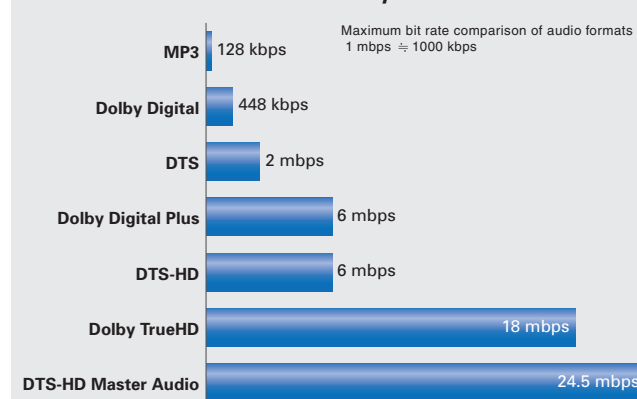

HD Audio vs. Lossy Formats