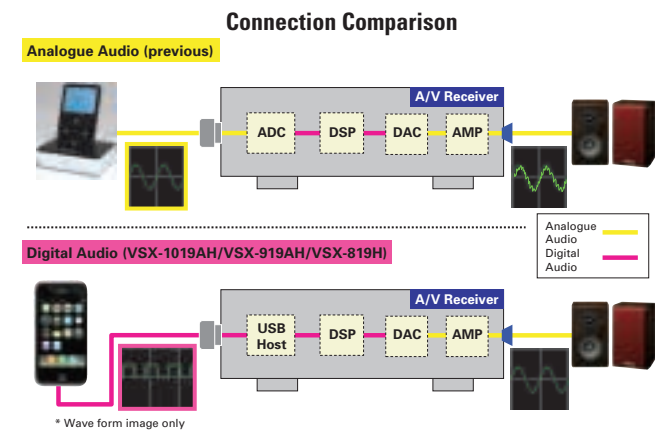

High-Performance Technologies for Superior Sound Quality

Advanced Sound Retriever

Pioneer's latest A/V receivers feature the Advanced Sound Retriever, which significantly improves the sound quality of compressed audio — such as WMA, MPEG-4 AAC, and MP3 — to the level of CD sound. The Advanced Sound Retriever creates new signals to restore the minor details left out during the compression process. The VSX-1019AH and VSX-919AH feature an Advanced Sound Retriever for multi-surround sound, which is compatible with DVD soundtrack such as Dolby Digital or DTS.

Auto Level Control

Auto Level Control equalises volume level differences between tracks when playing music from iPod or other sources. The Auto Level Control on the VSX-1019AH and VSX-919AH supports multi-channel playback, maintaining a consistent level even at low volumes.

New GUI (VSX-1019AH/VSX-919AH)

The GUI on the latest A/V receivers has been refined, resulting in enhanced ease-of-use. Each function has a dedicated GUI screen, displaying, for instance, iPod/iPhone data, speaker settings, or EQ adjustments.