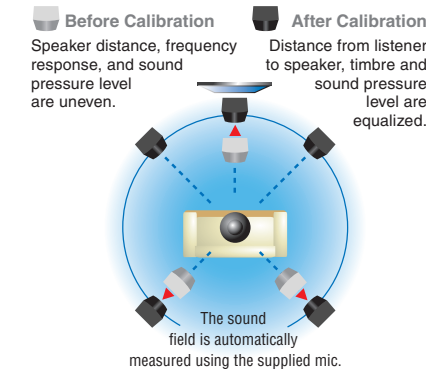

Automatic Optimal Surround Set-up with Advanced MCACC

Front Stage Surround Advance (HTZ787DVD(-AP)/HTZ585DVD-AP/HTZ-FS30DVD(-AP))

Enjoy surround sound with only the front speakers and the subwoofer. Since wall reflections are not used, the setup is less dependent on the room environment, allowing front alignment of the speakers. The technology creates excellent sound image and natural sound, because it does not alter the sound frequency or the original sound wave.