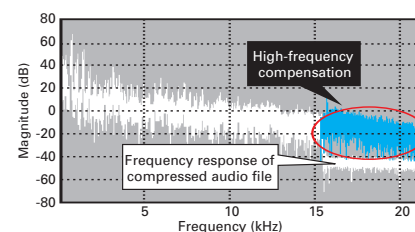

Restoration of Lost Music Cadence