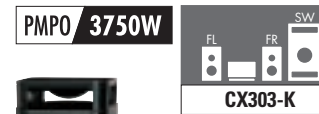

HTD88DVD

MODEL HTD88DVD consists of:

XV-DV88
DVD/CD Receiver (420 x 126 x 445 mm / 9.8 kg)
S-DV88
Speaker System (Front 155 x 360 x 178 mm / 2.3 kg,
Centre 340 x 106 x 100 mm / 1.4 kg,
Surround 155 x 106 x 100 mm / 0.7 kg,
Subwoofer 190 x 360 x 317 mm / 4.6 kg)

Feature Highlights of the New DVD Home Theatre Systems

Innovative Technologies for Creating Superior Sound

Advanced Multi-Channel Acoustic Calibration System (MCACC) (HTZ787DVD(-AP)/HTZ585DVD-AP/HTZ282DVD(-AP)/HTZ181DVD/HTZ180DVD)

Advanced MCACC creates the ideal acoustic environment with the provided microphone. With a push of a button, the self-calibration feature detects speakers and compensates for the disparities, letting you enjoy soundtracks and music as they were originally intended.