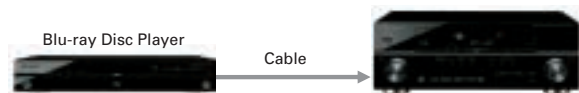

HDMI Repeater vs. HDMI Switching