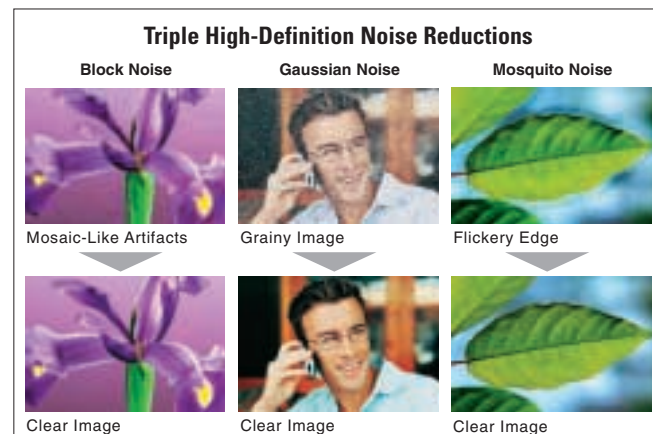

Feature Highlights of the New Blu-ray Disc Players

Since introducing the world's first Laser Disc player, followed by our expertise in DVD technology, Pioneer has remained at the forefront of optical disc innovations. The latest Blu-ray Disc players bring forth our continuous pursuit for high-resolution, natural colours, and quality sound, giving you the thrilling experience of high-definition sound and images like never before.

Innovative Video Technologies

The Blu-ray Disc players were developed by Pioneer engineers who absolutely love movies. Since introducing the innovative LaserDisc, then throughout the DVD to Blu-ray Disc era, Pioneer remains committed to offering the best stay-at-home movie experience. Our passionate devotion to movies realised the world's first 1080/24p real film quality output. Pioneer Blu-ray Disc players can even upscale the resolution of your standard DVD collection, so that all your movies look better than ever. The Blu-ray Disc players are capable of 1080/24p output. By connecting with a compatible display, you can enjoy images in 24 frames per second (fps) — the real-cinema quality intended by the creators.

Deep Colour

The Pioneer Blu-ray Disc players support high-bit Deep Colour, offering images with superbly detailed, natural colour expression. The BDP-320 features the highest specification of 48-bit (except 1080p/50 and 1080p/60 output) colour depth, while the BDP-120 features 36-bit colour depth, providing natural and smooth colour gradations.

Motion Adaptive IP Conversion (BDP-320)