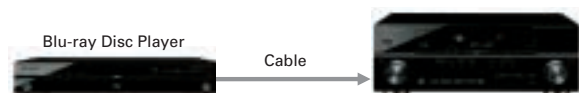

HDMI Repeater vs. HDMI Switching