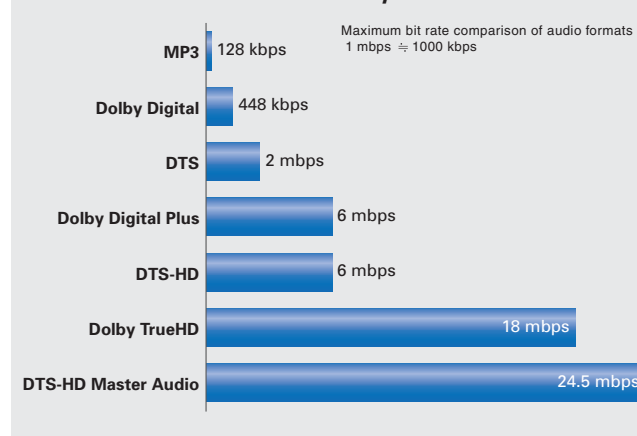

HD Audio vs. Lossy Formats

*1 Action, Drama, Sci-Fi, Mono Film, Entertainment Show, Expanded Theater, TV Surround, Advanced Game, Sports, Classical, Rock/Pop, Unplugged, Extended Stereo + Phones Surround

*2 Action, Drama, Entertainment Show, Advanced Game, Sports, Classical, Rock/Pop, Unplugged, Extended Stereo

*3 The units are compatible with 5th generation and newer iPod, iPod nano, iPod touch, and iPhone, but compatibility may vary depending on the software incorporated in your iPod. The Pioneer A/V receivers do not support software versions prior to iPod update 2004-10-20. Consult your nearest Pioneer dealer for supported versions.

While connected to the A/V receiver, iPod cannot be controlled directly and only the word "Pioneer" is displayed on the iPod display. Functions such as equalizer cannot be controlled using the receiver, so we recommend you to turn off the equalizer before connecting. iPod is for legal or rightholder-authorized copying only. Don't steal music. iPod is a trademark of Apple Computer, Inc., registered in the U.S. and other countries.

** Tuner included.