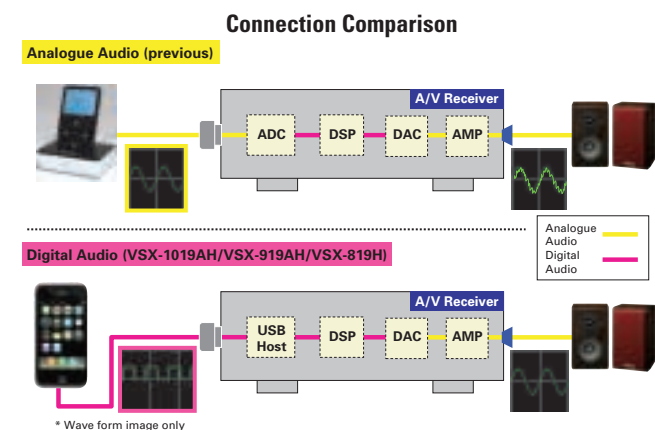

High-Performance Technologies for Superior Sound Quality

Advanced Sound Retriever

Pioneer's latest A/V receivers feature the Advanced Sound Retriever, which significantly improves the sound quality of compressed audio — such as WMA, MPEG-4 AAC, and MP3 — to the level of CD sound. The Advanced Sound Retriever creates new signals to restore the minor details left out during the compression process. The VSX-1019AH and VSX-919AH feature an Advanced Sound Retriever for multi-surround sound, which is compatible with DVD soundtrack such as Dolby Digital or DTS.

Auto Level Control

Auto Level Control equalises volume level differences between tracks when playing music from iPod or other sources. The Auto Level Control on the VSX-1019AH and VSX-919AH supports multi-channel playback, maintaining a consistent level even at low volumes.

New GUI (VSX-1019AH/VSX-919AH)

The GUI on the latest A/V receivers has been refined, resulting in enhanced ease-of-use. Each function has a dedicated GUI screen, displaying, for instance, iPod/iPhone data, speaker settings, or EQ adjustments.