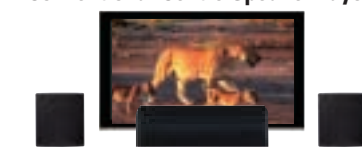

Conventional Centre Speaker Layout