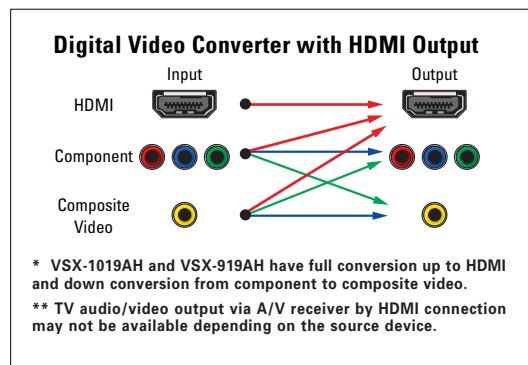

Feature Highlights of the New A/V Receivers

Our latest A/V receivers bring the sound of studio master to your home, by joining Pioneer-original surround sound technologies — Phase Control and MCACC — with DTS-HD Master Audio and Dolby TrueHD new generation audio formats. Features by HDMI connection also provide enhanced video and audio, as well as superior sound from your iPod/iPhone.

HDMI Connection

HDMI Terminals

HDMI ensures lossless transmission for high-quality pictures and sound, as signals remain in a pure digital state. The Pioneer A/V receivers also support Deep Colour and x.v.Colour.

HDMI Terminals	VSX-1019AH	VSX-919AH	VSX-819H	VSX-519V
HDMI Input/Output	4/1 (Repeater)	3/1 (Repeater)	3/1 (Repeater)	2/1 (Repeater)
Deep Colour	•	•	•	•
x.v.Colour	•	•	•	•
KURO LINK	•	•	•	•

Digital Video Converter with PureCinema™ and HDMI Upscaler* (VSX-1019AH/VSX-919AH)

The new digital video converter includes various technologies for enjoying high-definition video, such as PureCinema™ progressive scan circuit for processing I/P conversion of 480i analogue signals and advanced GUI control. The VSX-1019AH features a video upscaler by Anchor Bay Technology for upscaling 480i/p video signals up to 1080p. The VSX-1019AH and VSX-919AH allow HDMI output of all analogue video signals.

* VSX-1019AH only

HDMI Repeater

Pioneer A/V receivers feature an HDMI repeater function. Unlike HDMI switching which only transfers high-definition video signals, the HDMI repeater allows full-digital transfer of high-definition audio as well as up to 1080p video signals. Although the VSX-519V does not have Dolby TrueHD or DTS-HD Master Audio decoders, it does allow you to enjoy HD audio via LPCM output through HDMI.

HDMI Repeater vs. HDMI Switching

	HDMI Repeater	HDMI Switching	Legacy Cable
Connection Type	Video Audio	Video Audio	Video Audio
HD Audio	Yes DOLBY DIGITAL DTS-HD Master Audio	— DOLBY DIGITAL DTS Digital	— Dolby Surround (Analogue)
Auto Lip-Sync	Yes	—	—

Precision Quartz Lock System (PQLS) — Jitter-Free Audio Transmission via HDMI (VSX-1019AH/VSX-919AH)

Through an HDMI connection with a compatible Pioneer Blu-ray Disc player, the VSX-1019AH and VSX-919AH perfect CD playback with the proprietary Precision Quartz Lock System (PQLS). This technology eliminates distortion from timing errors, giving the best possible digital-to-analogue conversion from audio CD sources for jitter-free playback and dynamic sound quality.

iPod/iPhone Connection

iPod®/iPhone Digital Connection via USB (VSX-1019AH/VSX-919AH/VSX-819H)

Enjoy iPod videos, pictures and music via digital connection. The VSX-1019AH, VSX-919AH, and VSX-819H each come with an iPod/iPhone connection cable allowing direct USB connection to the front panel without having to buy a docking station. The audio signals are directly transferred to the A/V receiver's high-performance DAC, offering superior sound. What's more, you can operate your iPod with the A/V receiver's remote control. With an iPhone/iPod Touch, you can even watch YouTube video enlarged on your TV screen. The VSX-1019AH and VSX-919AH can display album artwork on an HDTV.