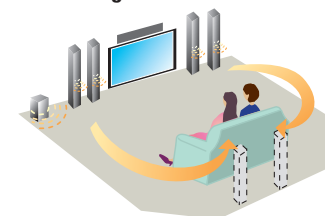

Front Stage Surround Advance

Unaffected by Room Environment with Pioneer's DSP Technology

Advanced Sound Retriever (HTZ787DVD(-AP)/HTZ585DVD-AP/HTZ-FS30DVD(-AP))

Pioneer-exclusive Sound Retriever technology significantly improves WMA/MP3/MPEG-4 AAC compressed audio to CD quality. It applies a special algorithm to restore the signals in barely audible ranges usually lost during the compression process.